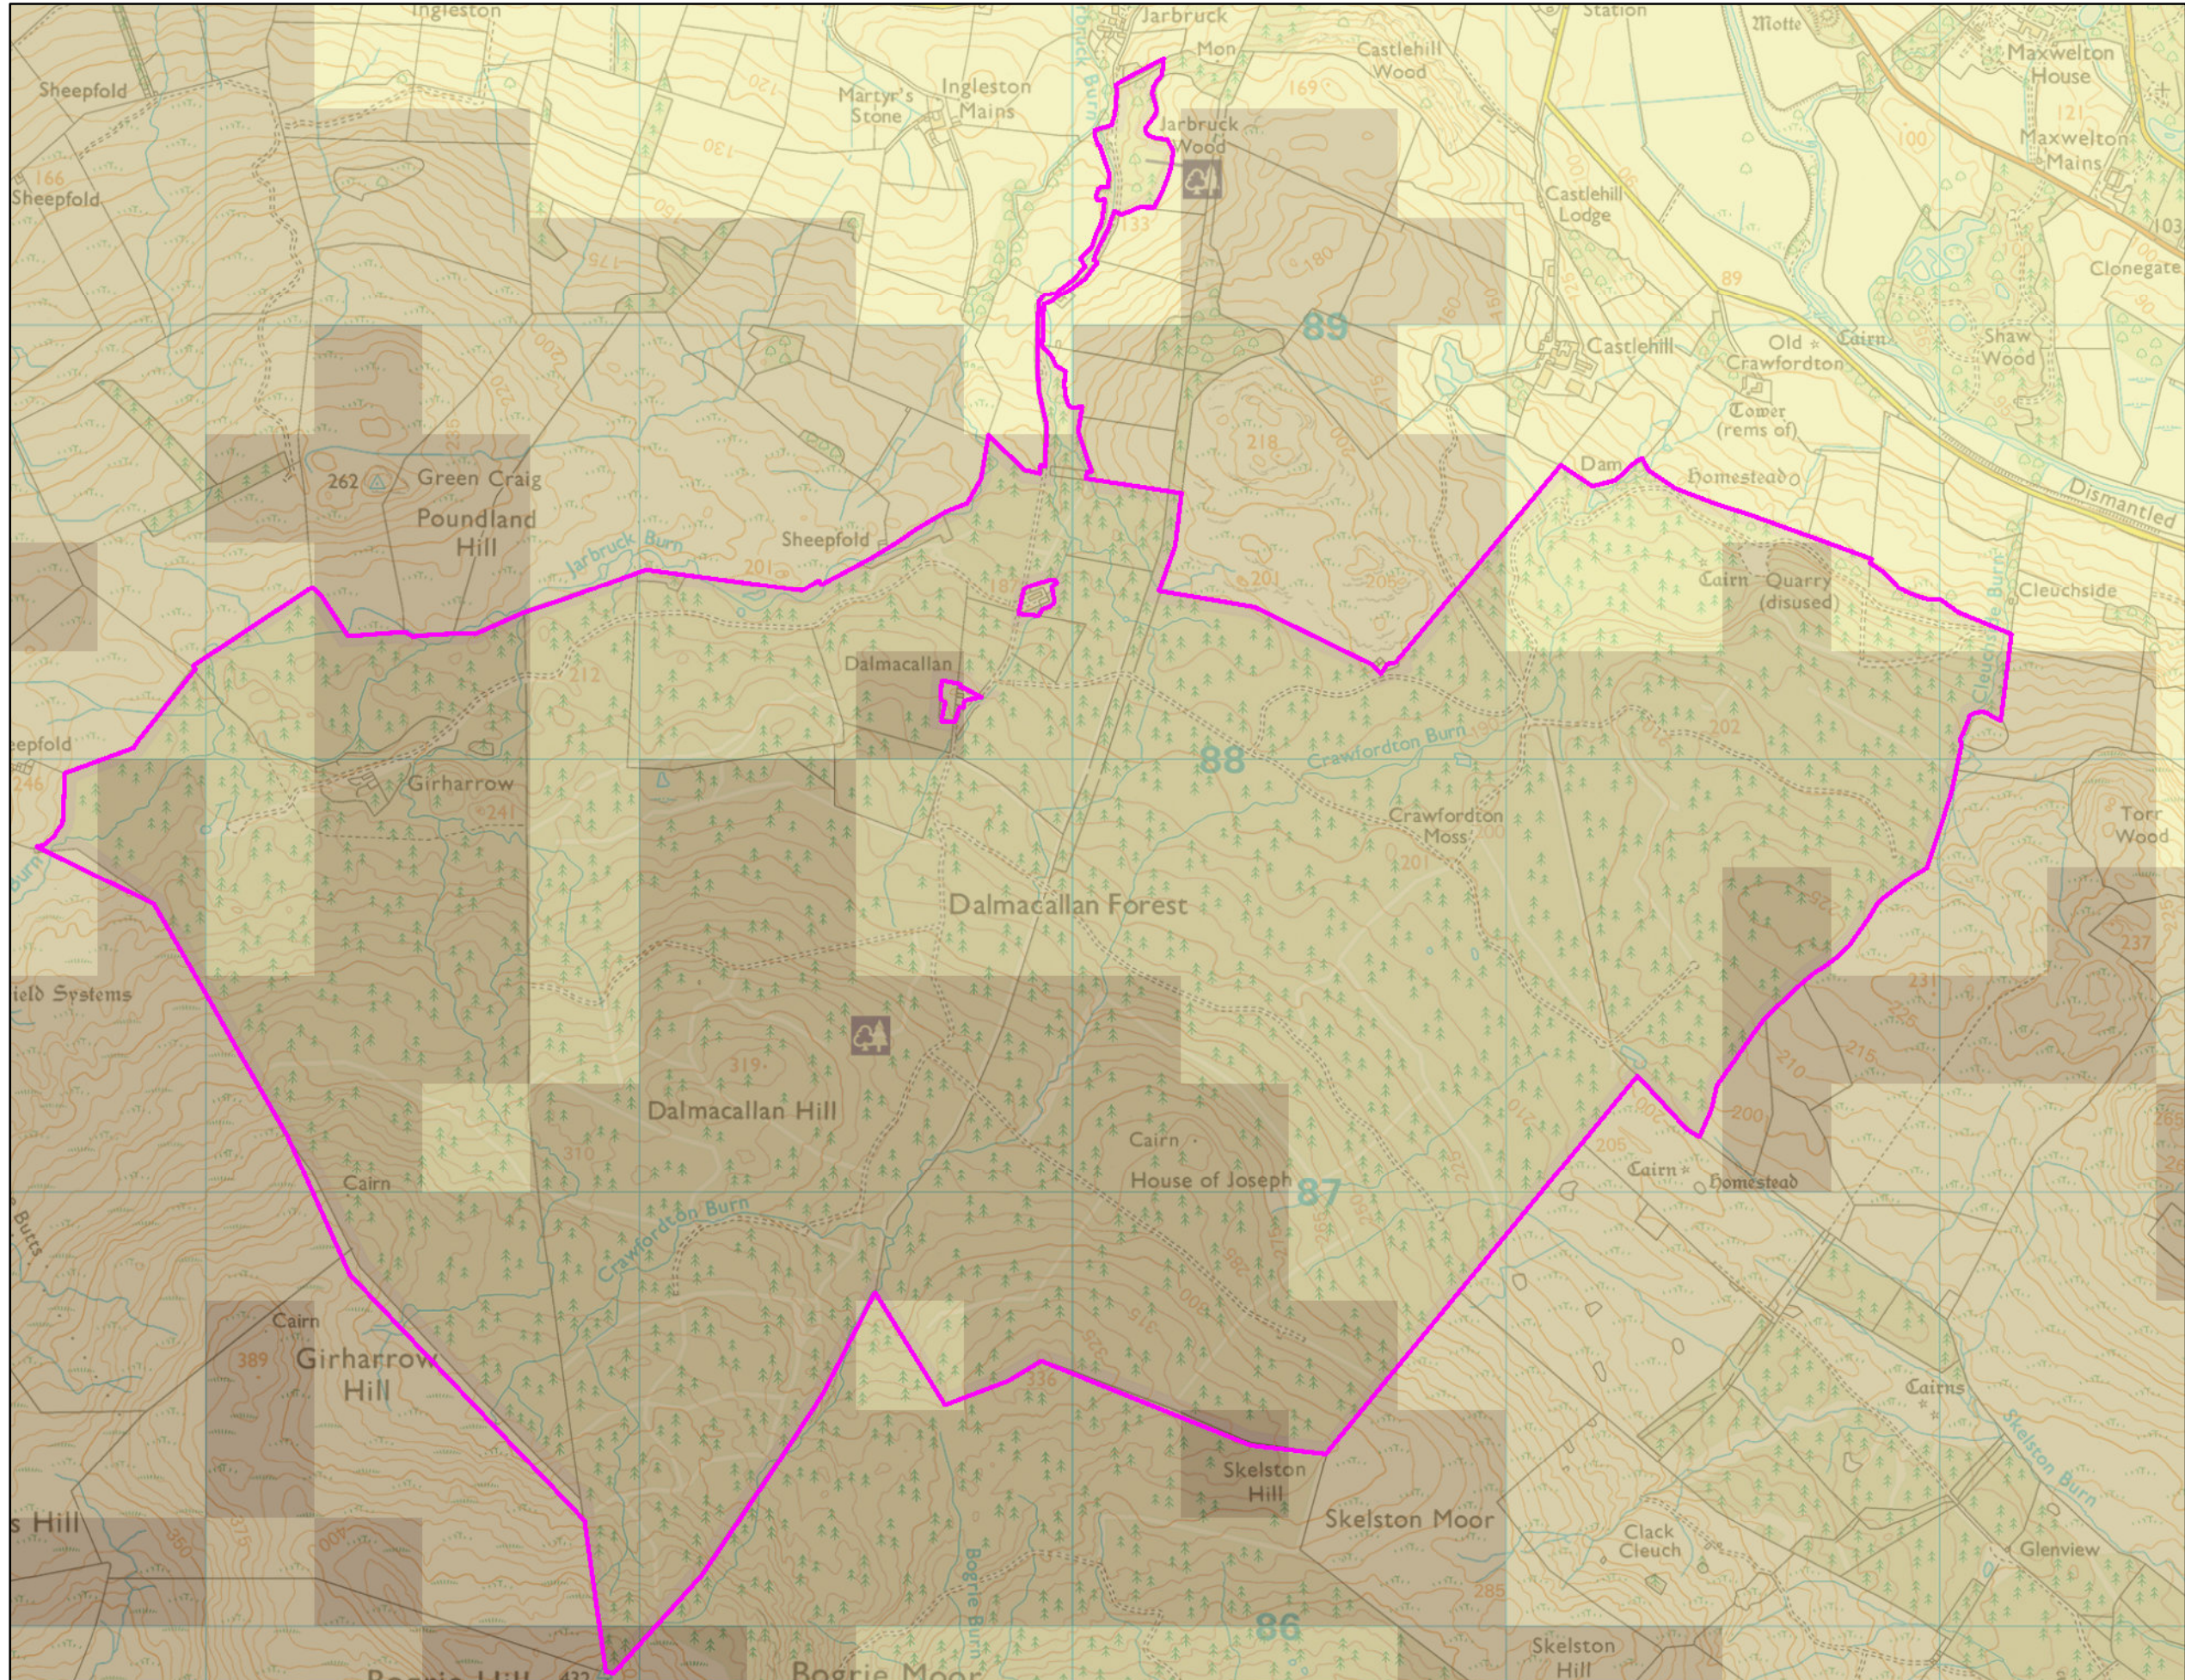

Map 10 - DAMS

Author: Tom Harvey

Scale @ A3: 1:15,000

Date: 29/10/2020

Legend

-  Blocks
- Strategic Level ESC (DAMS)**
-  Sheltered
-  Moderately Exposed
-  Highly Exposed
-  Severely Exposed
-  Too Exposed For Forestry

Reproduced by permission of Ordnance Survey on behalf of HMSO.
 © Crown copyright and database right 2020. All rights reserved.
 Ordnance Survey Licence number 100024925.
 © Getmapping Plc and Bluesky International Limited 2020.