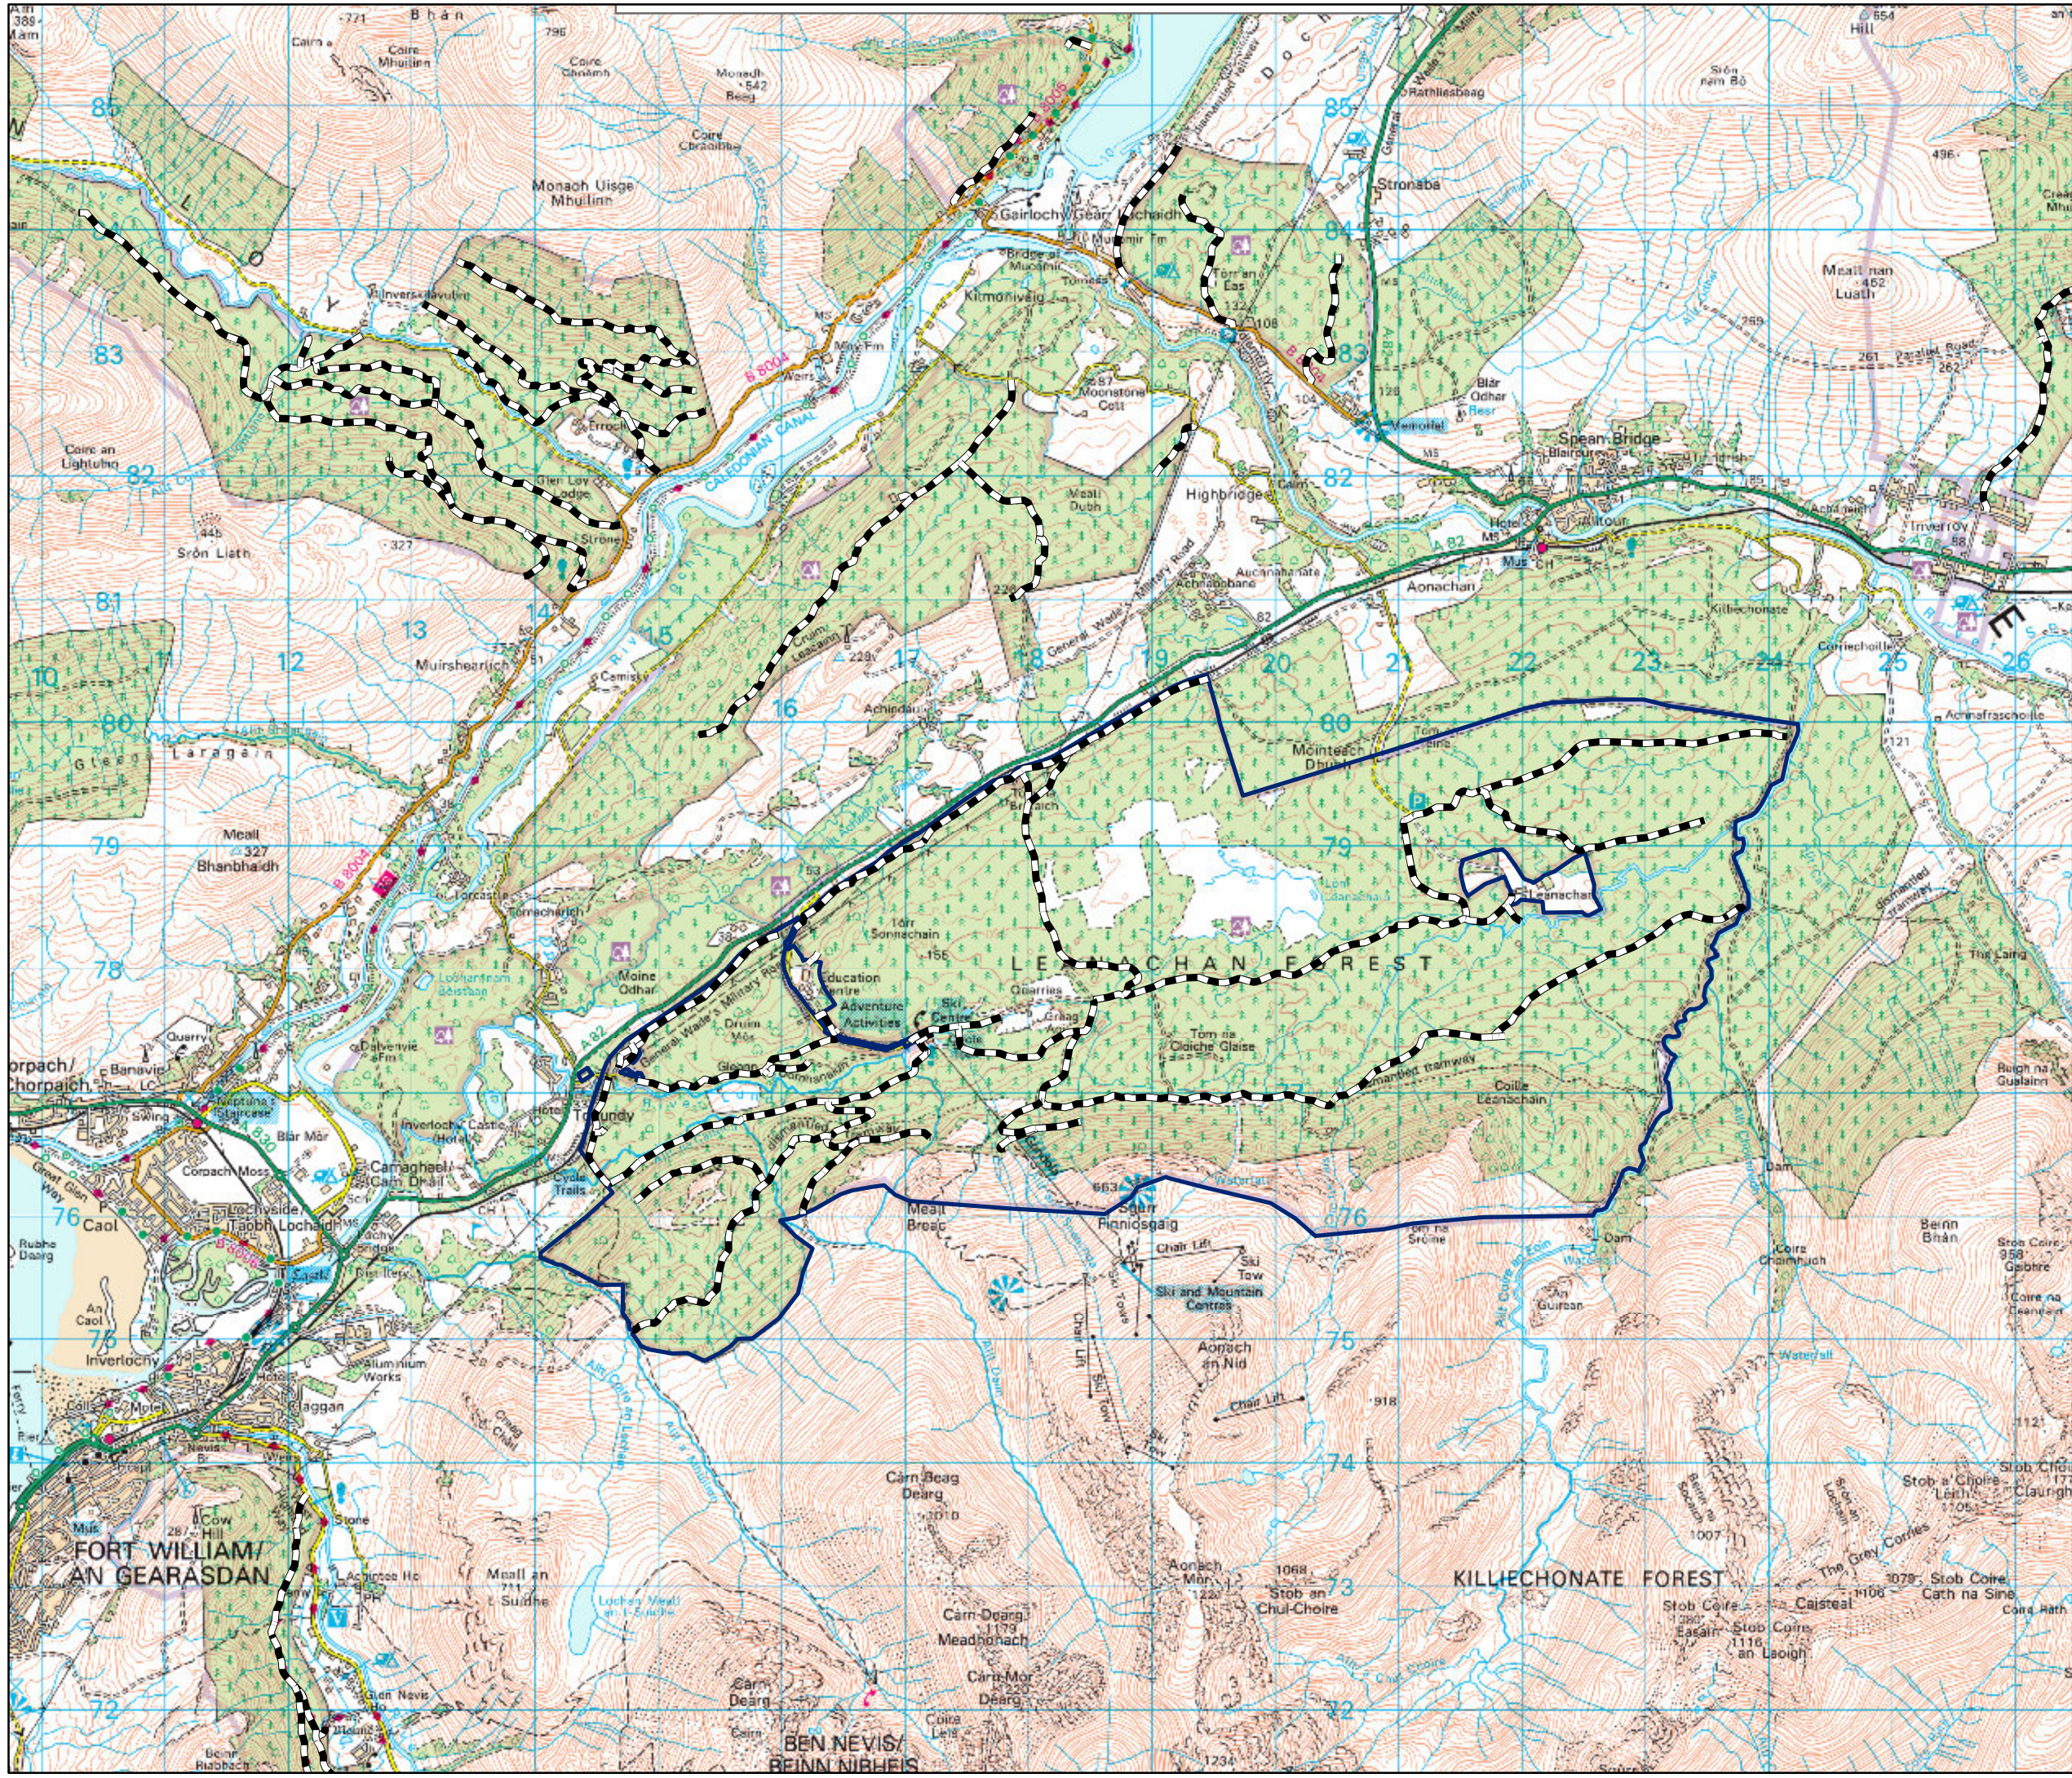

Location Map

Author: Sarah.Hood
Scale @ A3: 1:50,000
Date: 31/01/2024

Legend

-  Leanachan
-  Forest Roads

Reproduced by permission of Ordnance Survey on behalf of HMSO.
© Crown copyright and database right [2024]. All rights reserved.
Ordnance Survey Licence number [100021242].
© Getmapping Plc and Bluesky International Limited 2024.