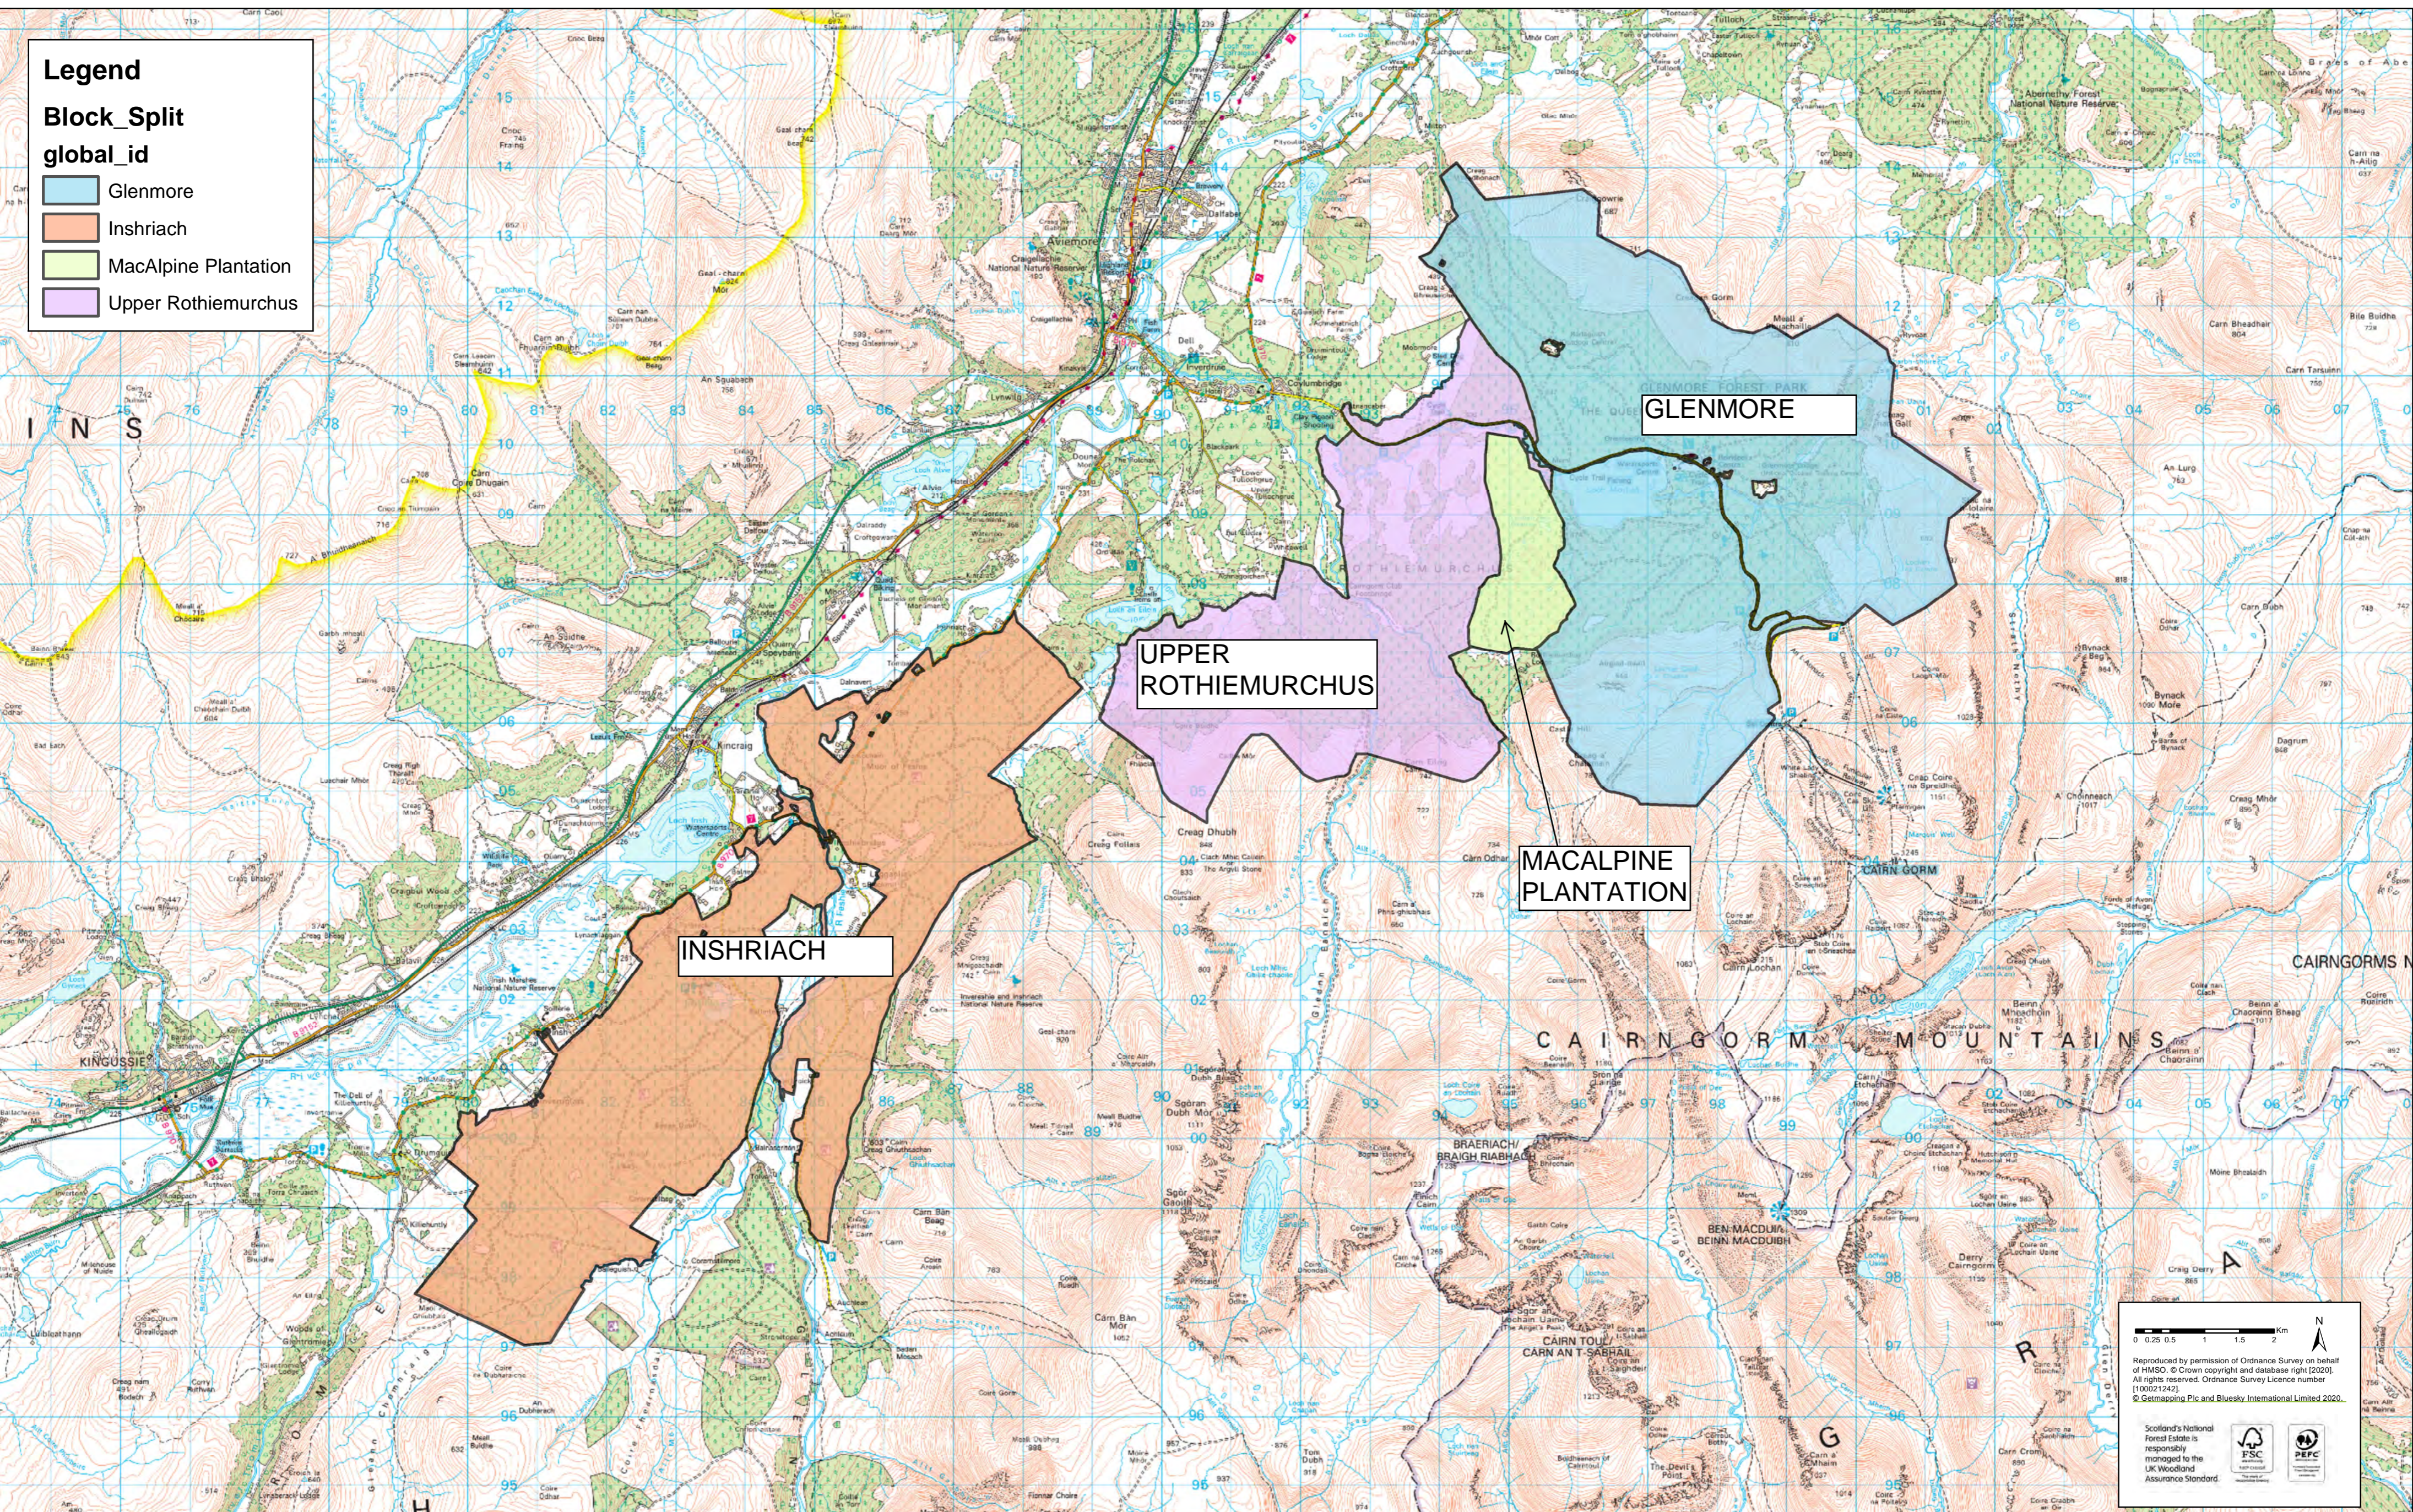

Map 2 Strathspey LMP FLS Land Holding

Legend

Block_Split global_id

-  Glenmore
-  Inshriach
-  MacAlpine Plantation
-  Upper Rothiemurchus

GLENMORE

UPPER
ROTHIEMURCHUS

MACALPINE
PLANTATION

INSHRIACH

0 0.25 0.5 1 1.5 2 Km
N
Reproduced by permission of Ordnance Survey on behalf of HMCO. © Crown copyright and database right (2020). All rights reserved. Ordnance Survey Licence number 100021242.
© Getmapping Plc and Bluesky International Limited 2020.