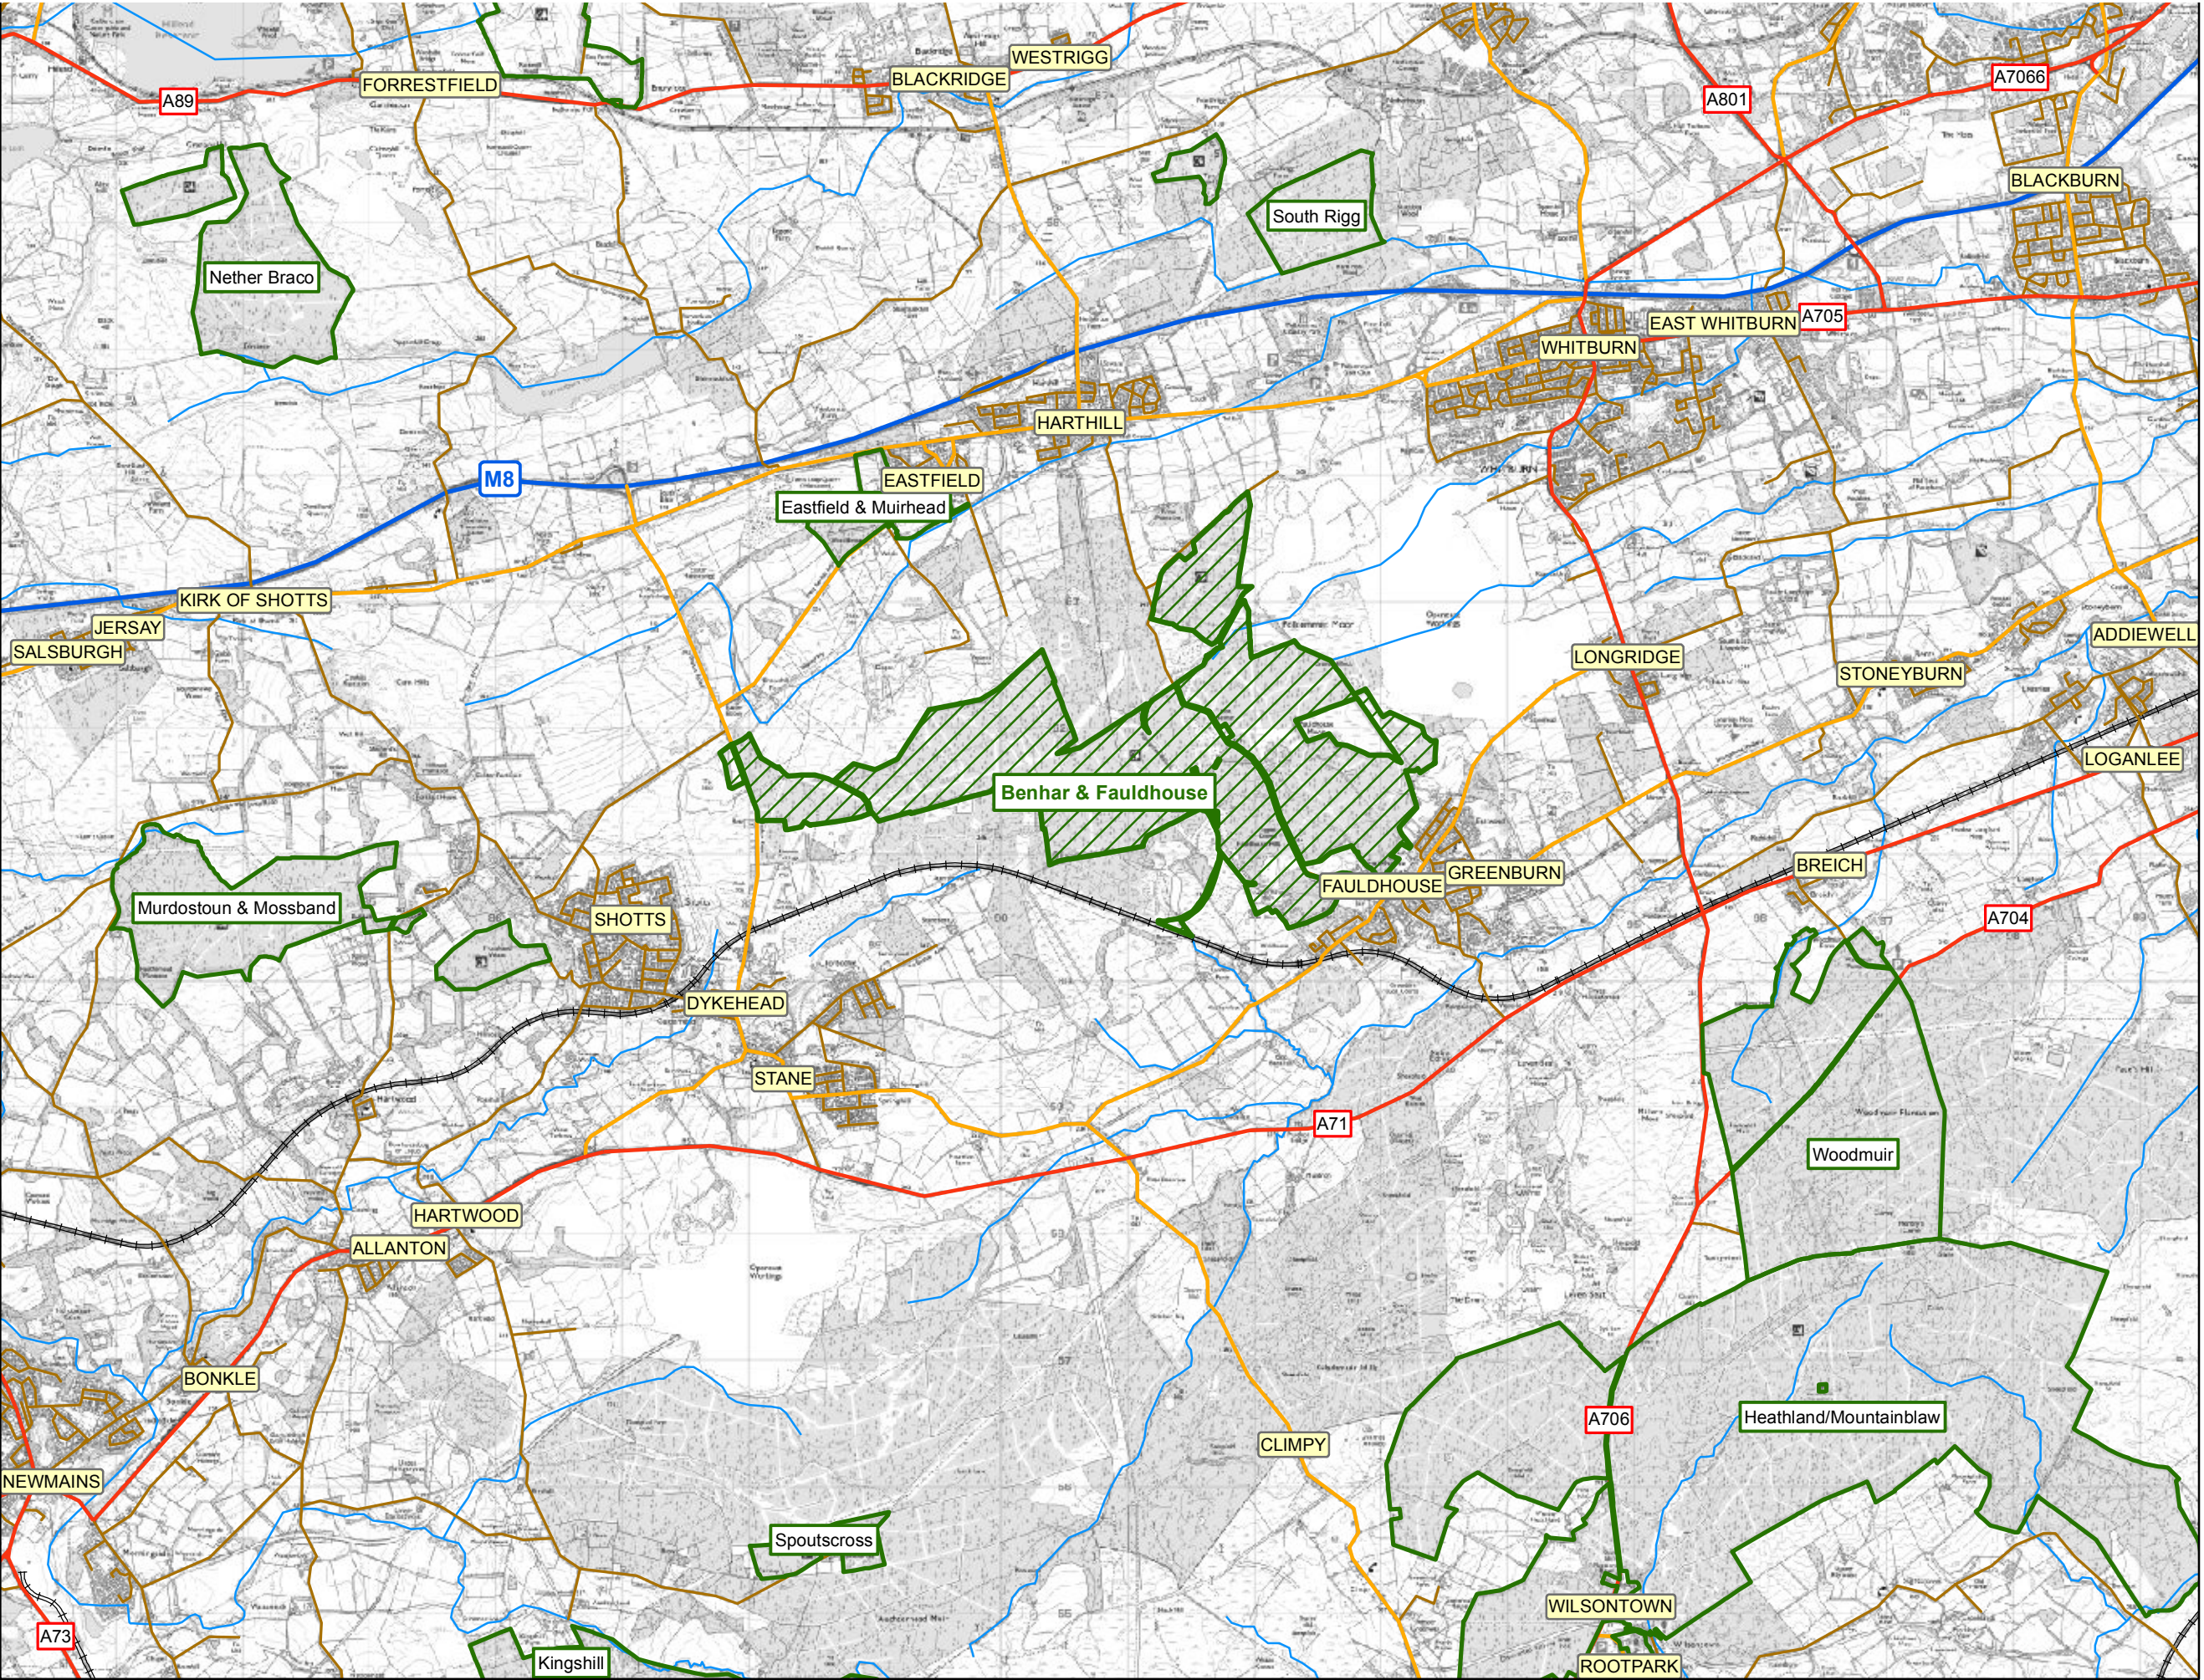

1. Location Map
Scale: 50,000 @ A3

Sep 2018

Legend

-  Benhar & Fauldhouse Bolcks
-  Surrounding Forest Blocks
-  'A' Roads
-  'B' Roads
-  Minor Roads
-  Rail Lines
-  Motorways
-  Water Courses

Scotland's National Forest Estate is responsibly managed to the UK Woodland Assurance Standard.