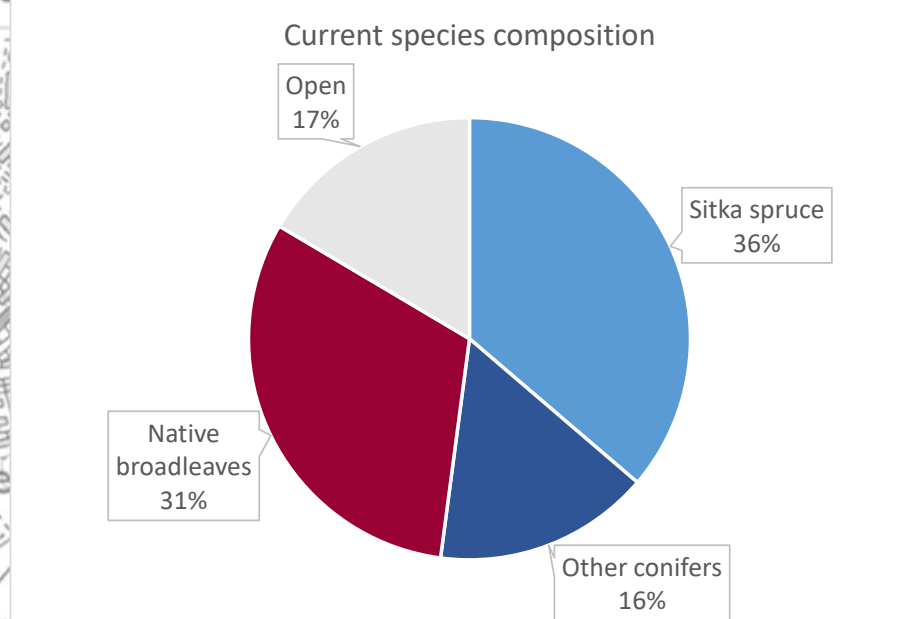

Map 8: Current Woodland Composition

Author: Robin Fuller
 Scale @ A3: 1:10,000
 Date: 23/02/2023

Legend

-  Blocks
-  Forest Roads
-  Birch
-  Oak
-  Other/Mixed Broadleaves
-  Other/Mixed Conifers
-  Lodgepole Pine
-  Norway Spruce
-  Scots Pine
-  Sitka Spruce
-  No Species