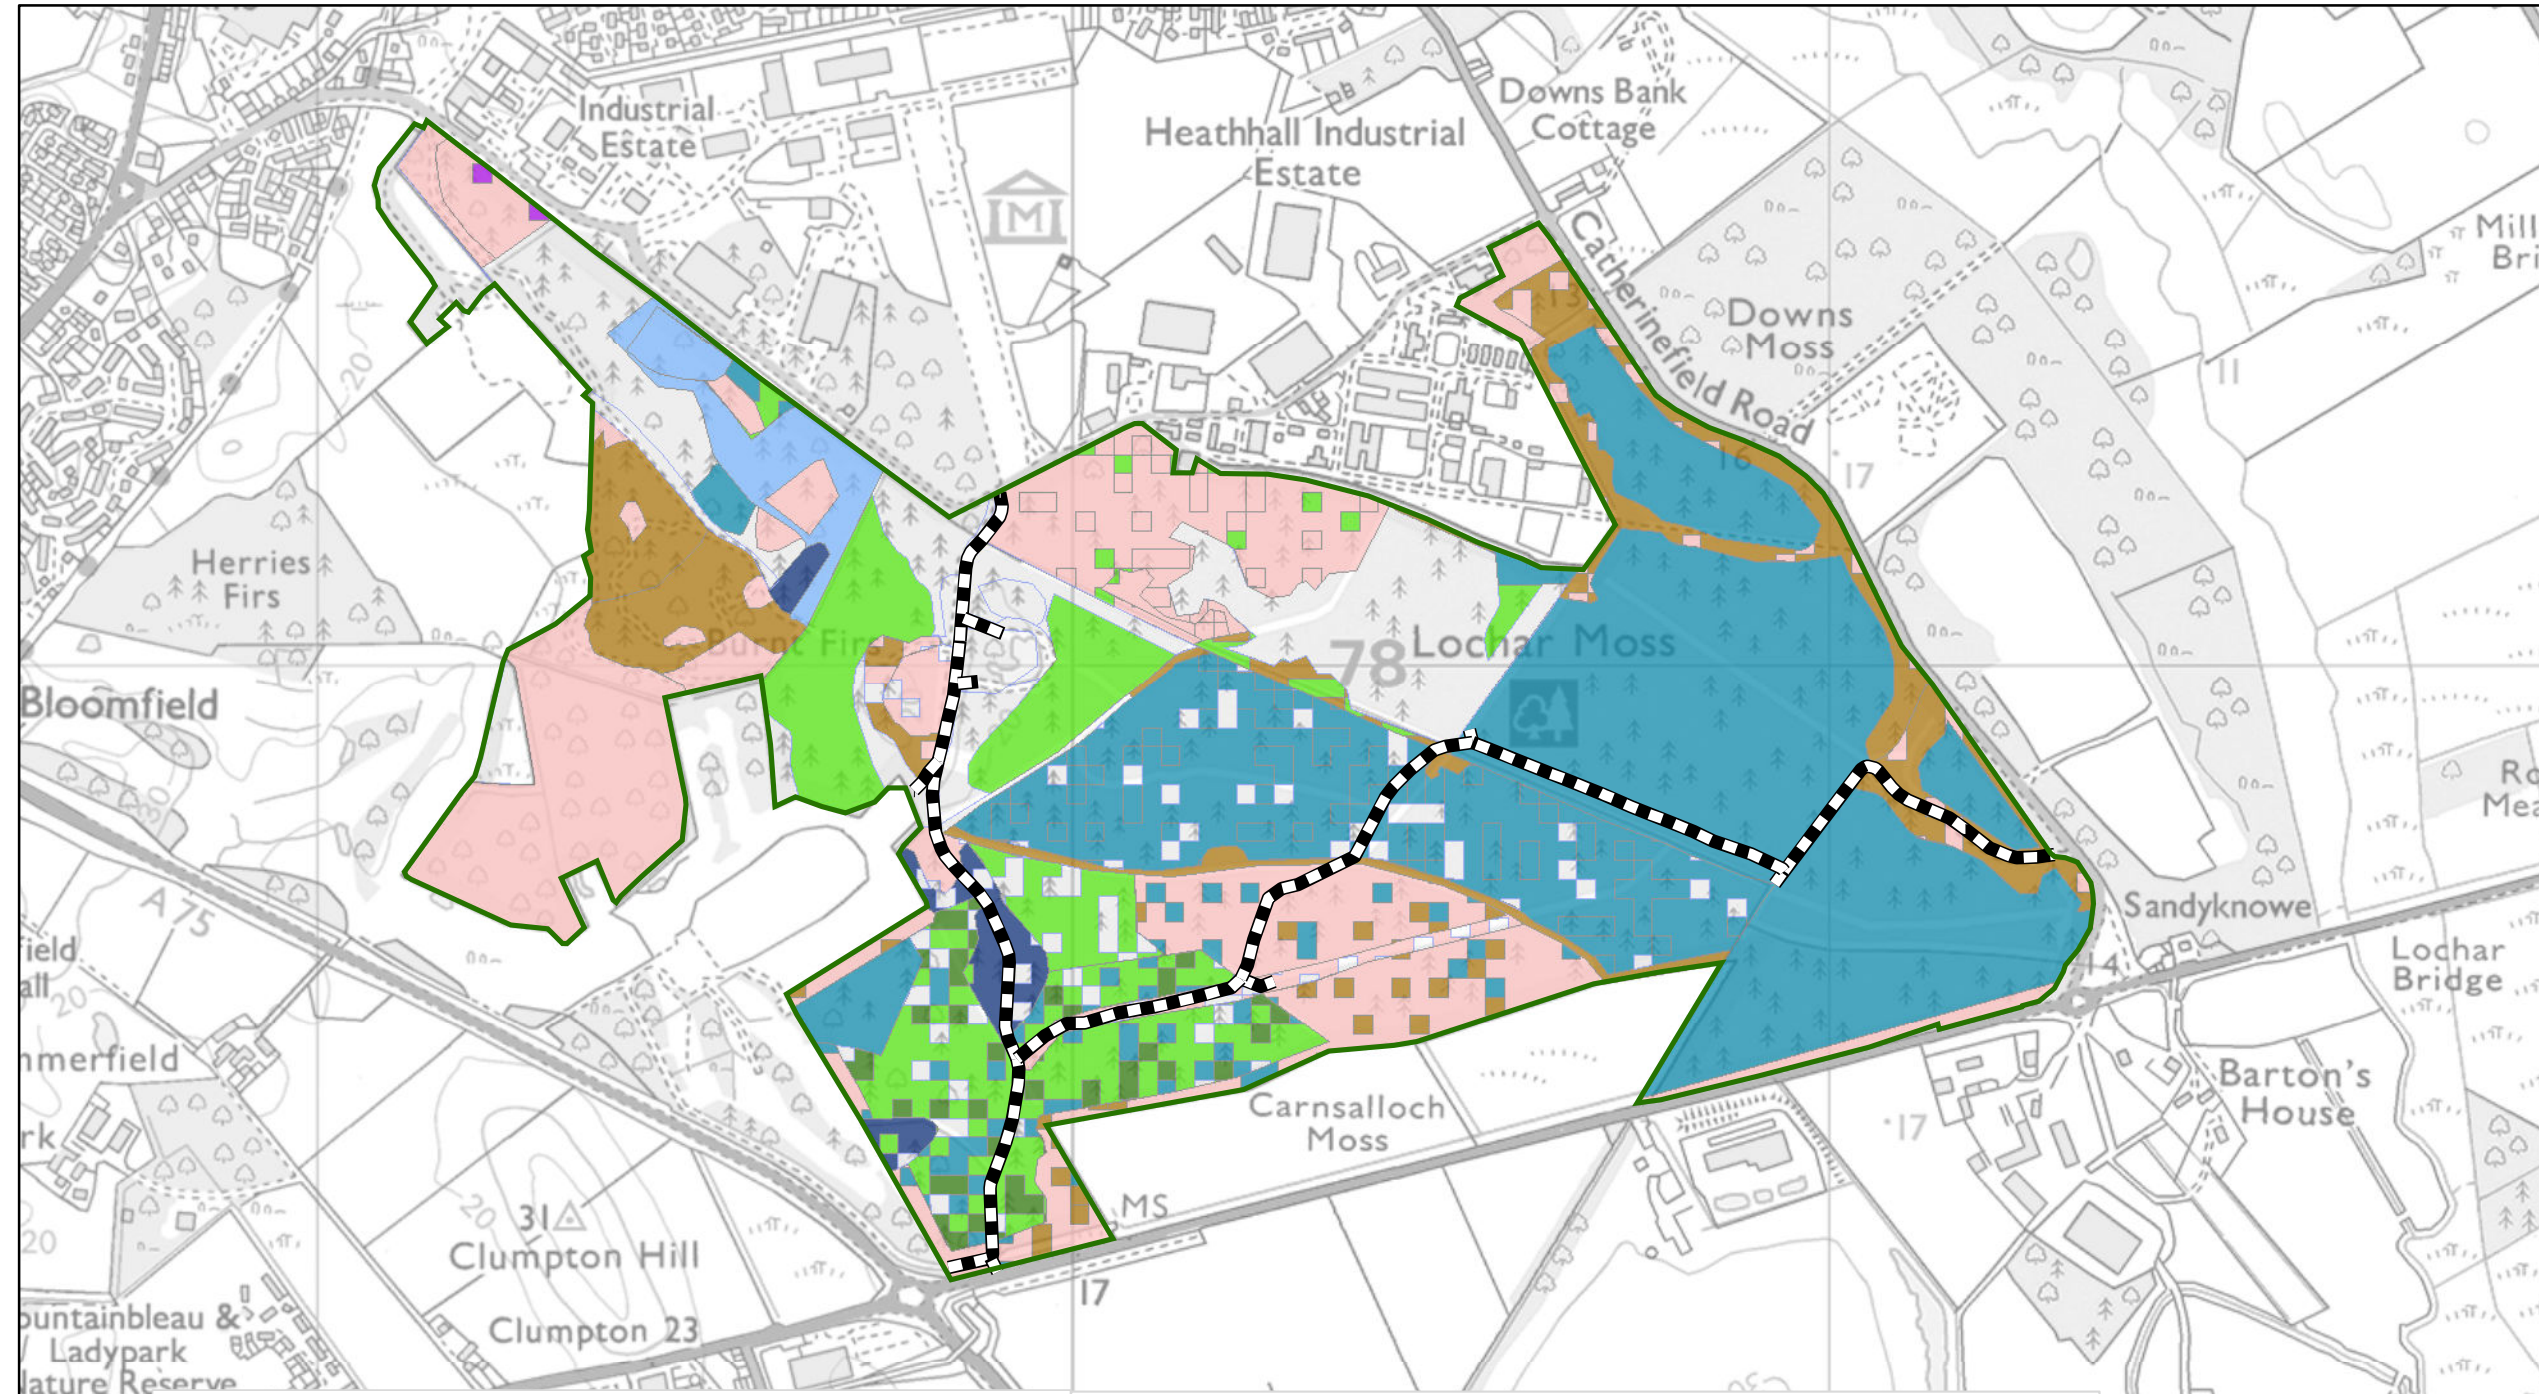

Map 8: Current Woodland Composition

Author: Robin Fuller
 Scale @ A3: 1:10,000
 Date: 23/02/2023

Legend

-  Blocks
-  Forest Roads
-  Birch
-  Oak
-  Other/Mixed Broadleaves
-  Other/Mixed Conifers
-  Lodgepole Pine
-  Norway Spruce
-  Scots Pine
-  Sitka Spruce
-  No Species

 0 0.0476.095 0.19 0.285 0.38 Km
 N
 Reproduced by permission of Ordnance Survey on behalf of HMSO.
 © Crown copyright and database right [2023]. All rights reserved.
 Ordnance Survey Licence number [100021242].
 © Getmapping Plc and Bluesky International Limited 2023.