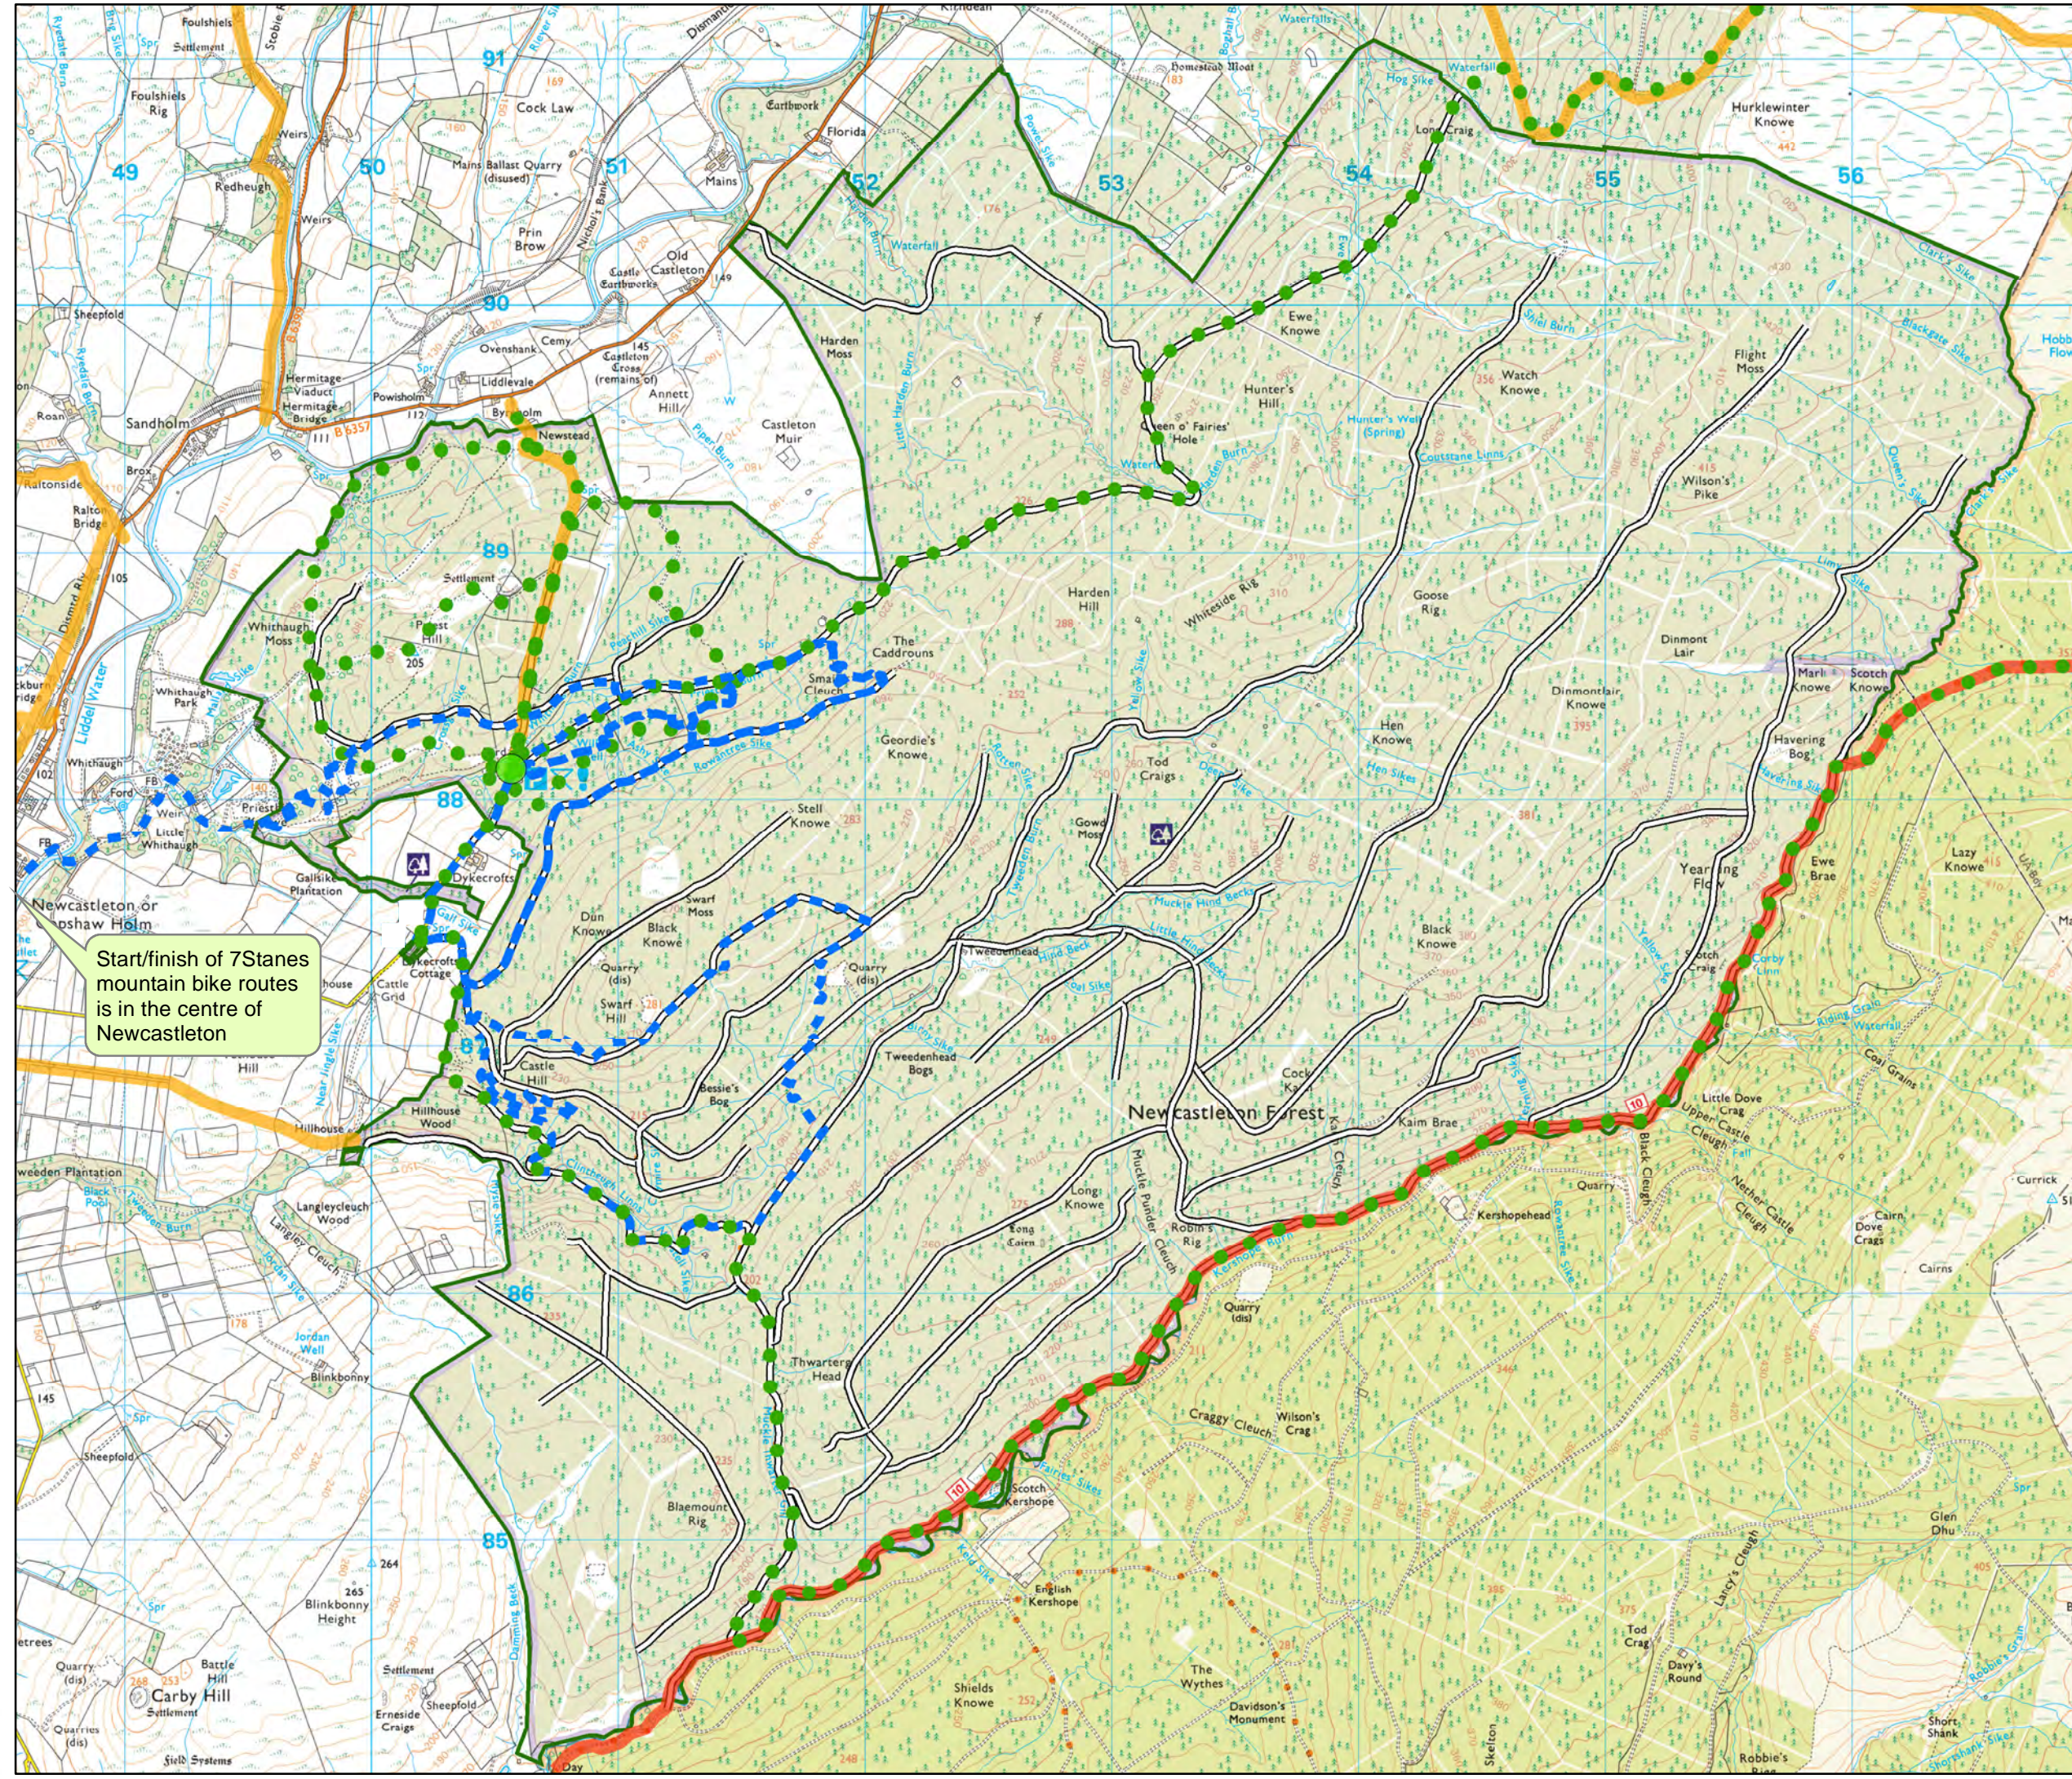

Map 12: Access and Recreation

Author: John Ogilvie
Scale @ A3: 1:25,000
Date: 21/08/2020

- Legend**
-  Priest Hill Car Park
 -  Walking Routes
 -  Mountain Bike Routes
 -  ScotWays Rights of Way
 -  National Cycle Network Route 10
 -  Forest Roads

Reproduced by permission of Ordnance Survey on behalf of HMSO.
© Crown copyright and database right [2020]. All rights reserved.
Ordnance Survey Licence number [100021242].
© Getmapping Plc and Bluesky International Limited 2020.