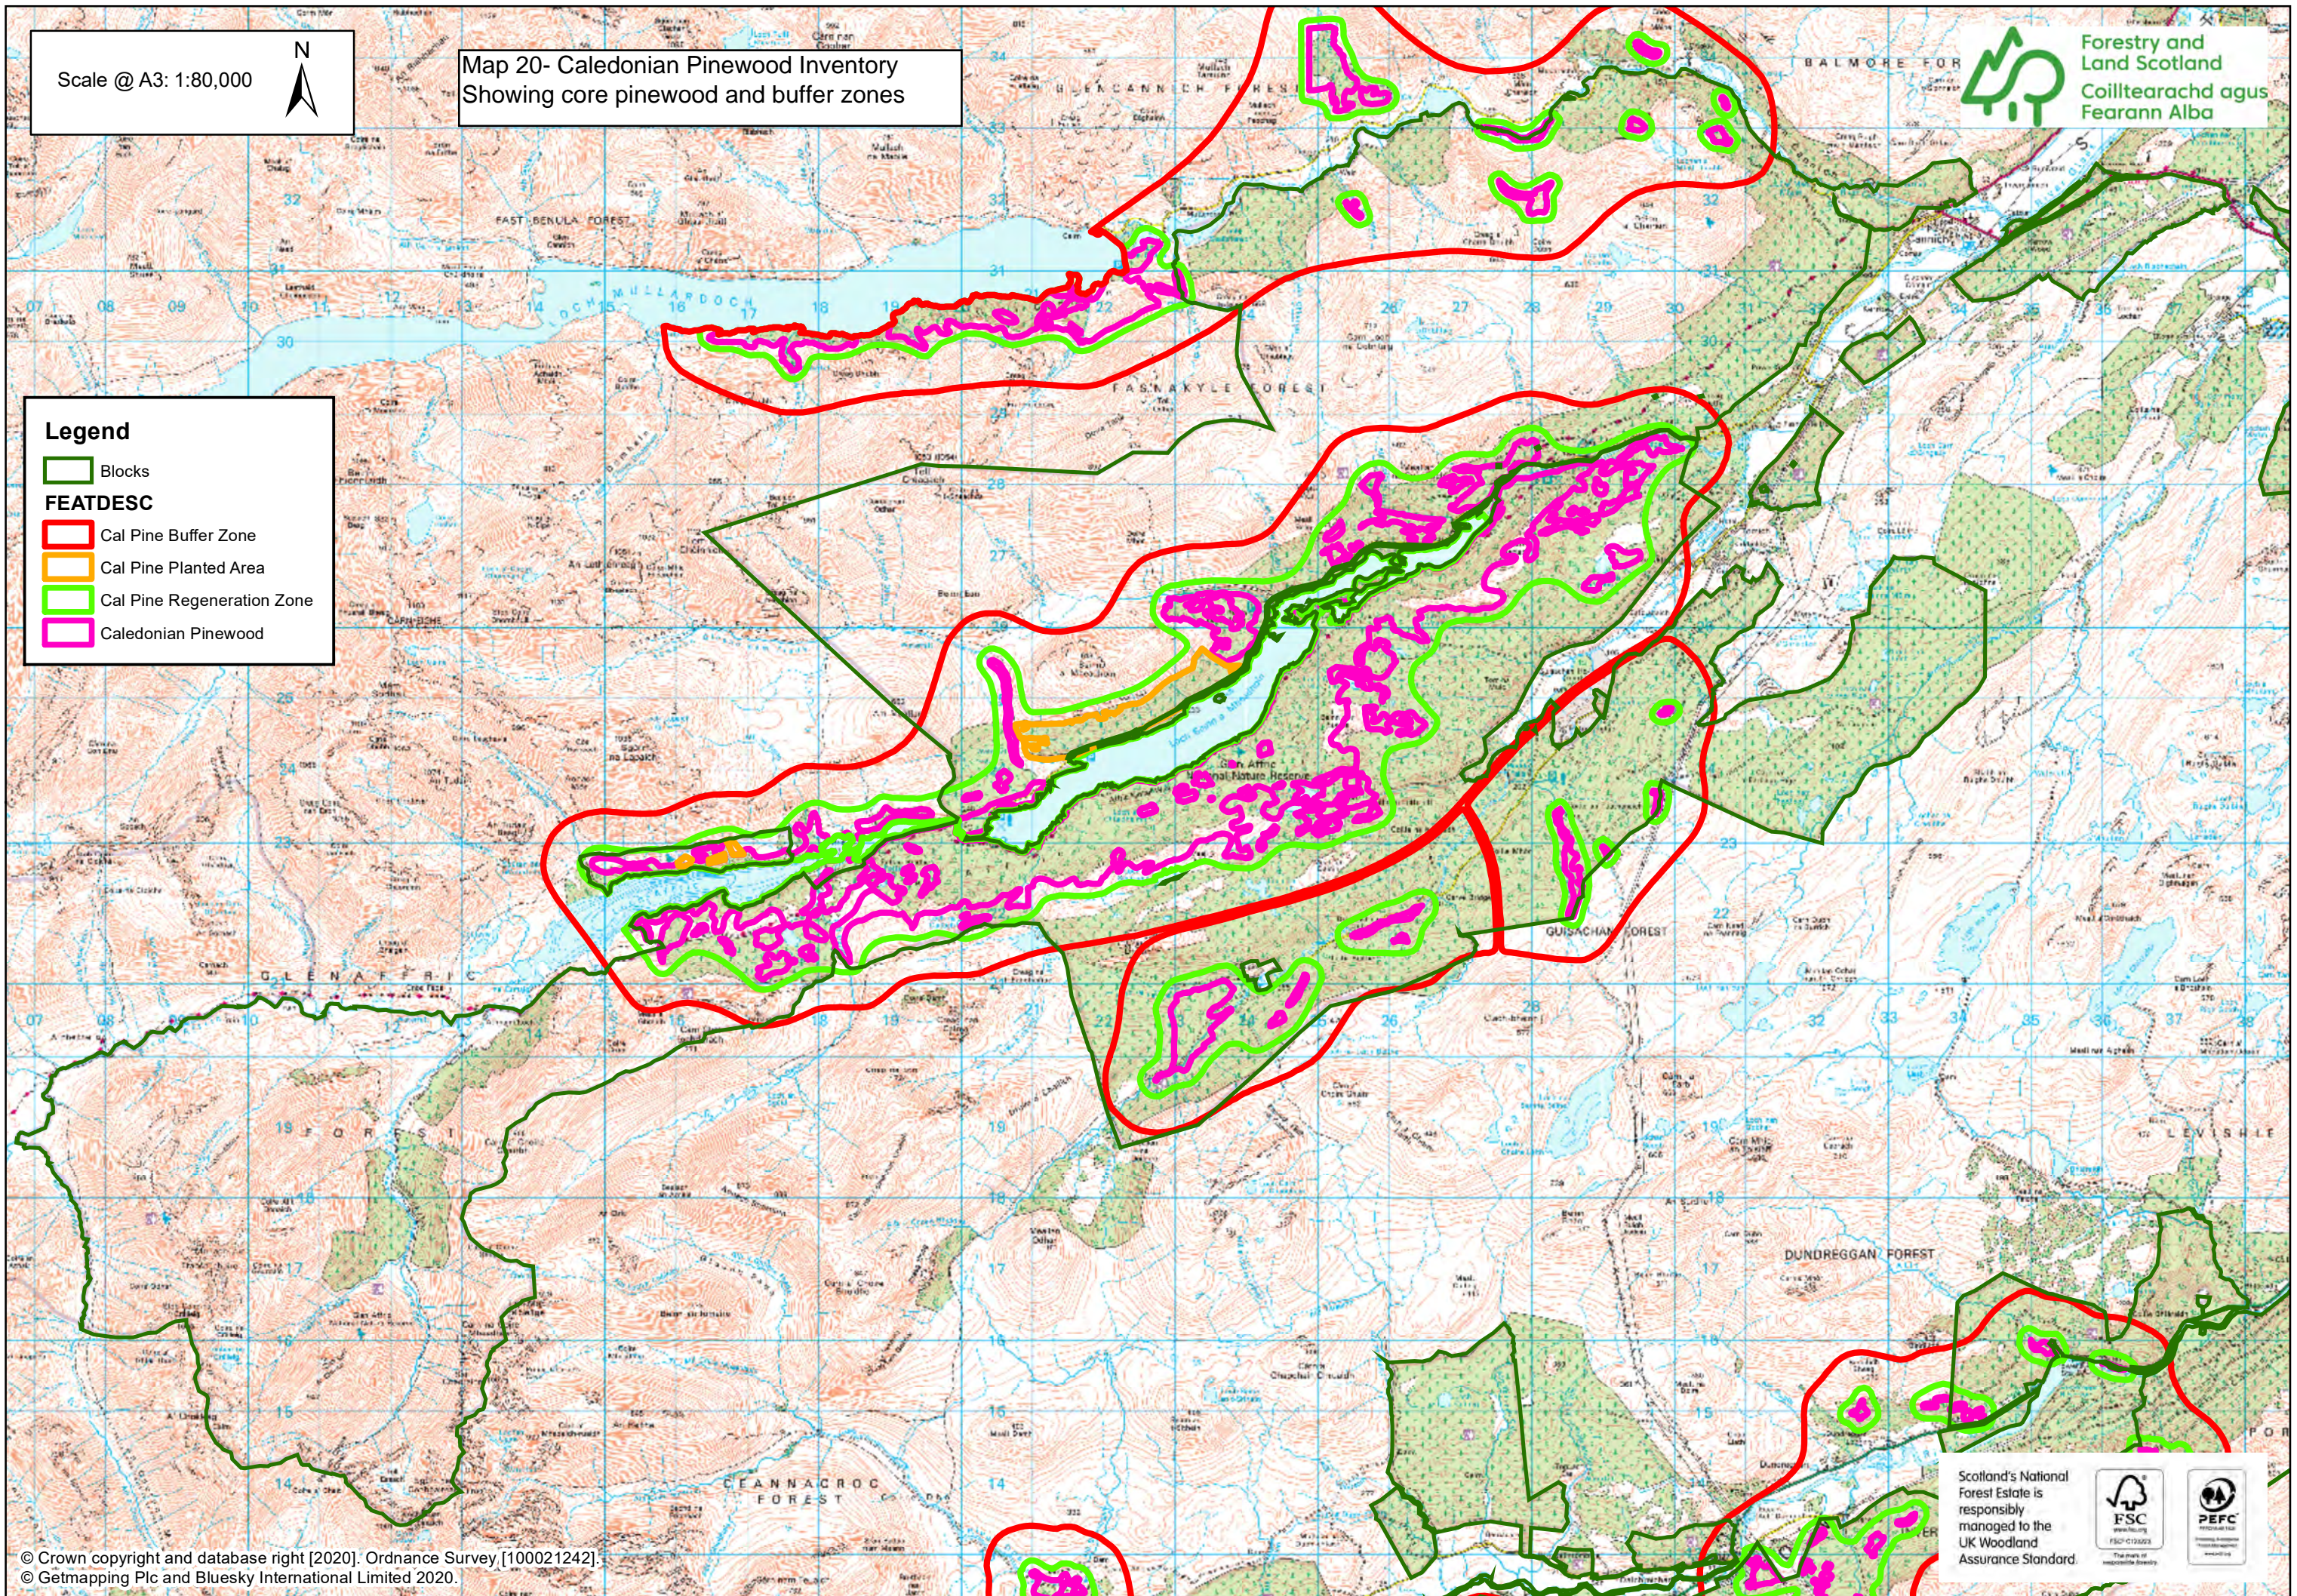

Scale @ A3: 1:80,000

Map 20- Caledonian Pinewood Inventory
Showing core pinewood and buffer zones

Legend

-  Blocks
- FEATDESC**
-  Cal Pine Buffer Zone
-  Cal Pine Planted Area
-  Cal Pine Regeneration Zone
-  Caledonian Pinewood

Scotland's National
Forest Estate is
responsibly
managed to the
UK Woodland
Assurance Standard.