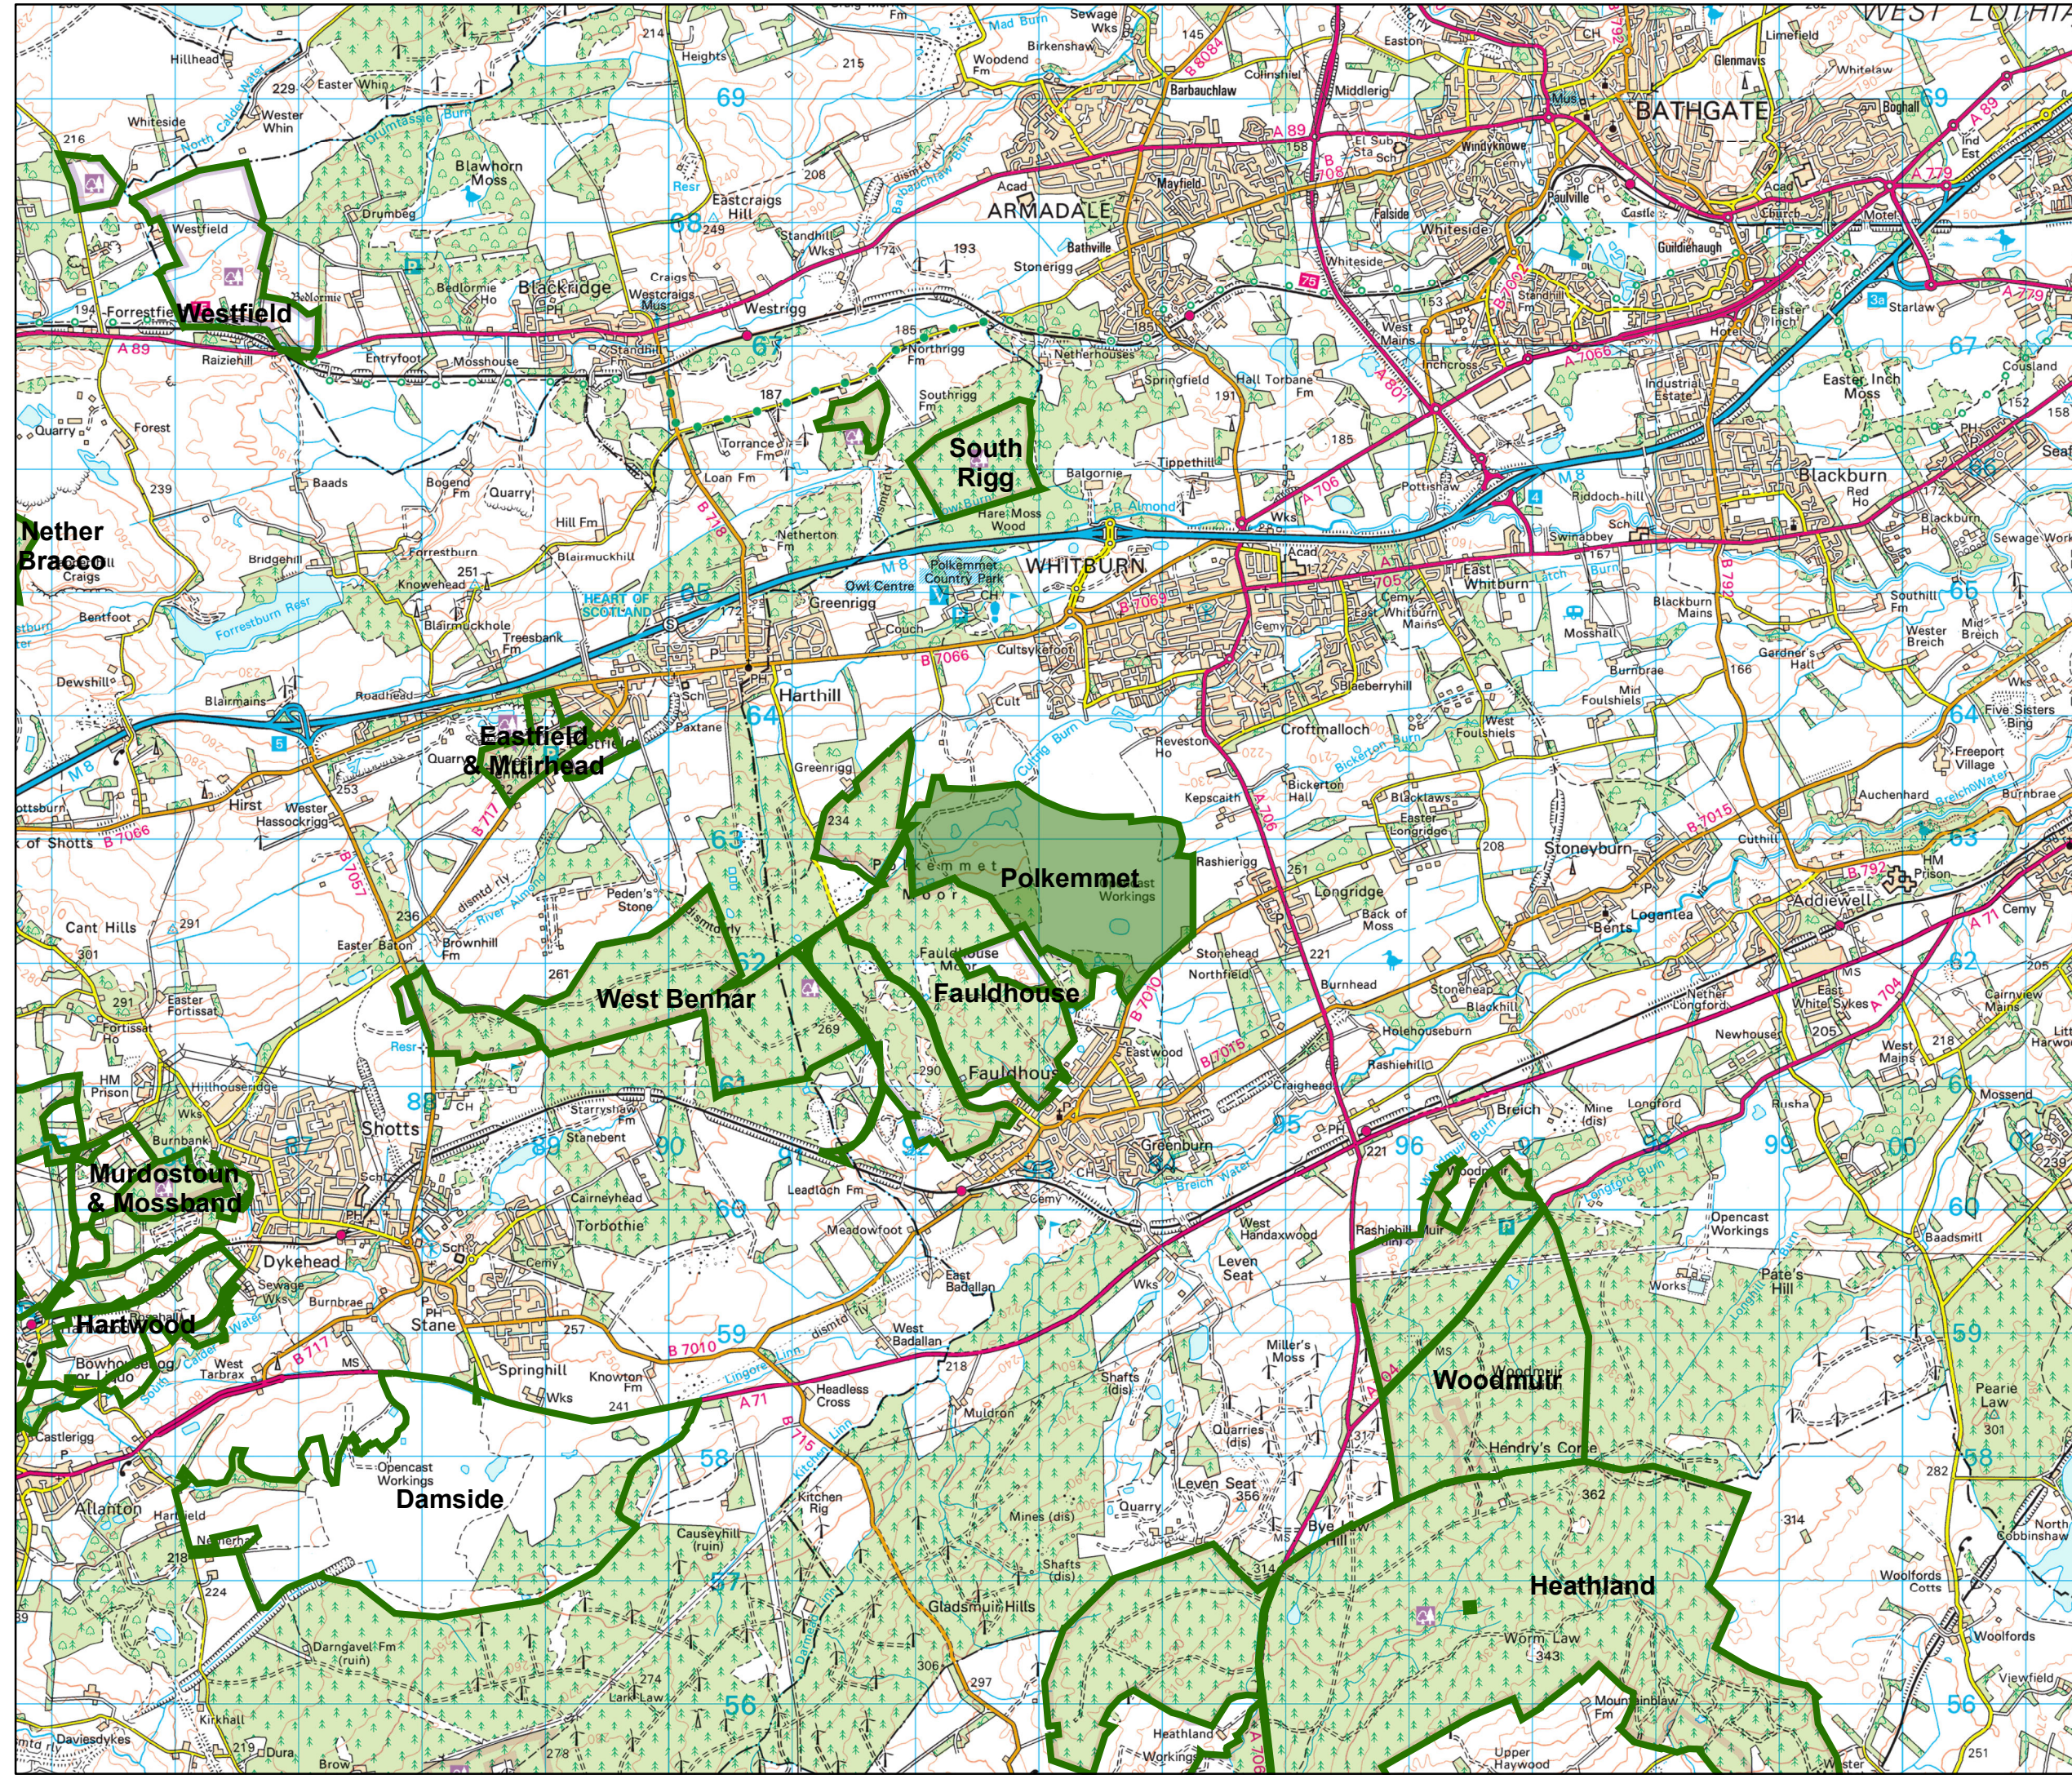

**Polkemmet Location**

Author: u322316  
Scale @ A3: 1:50,000  
Date: 03/08/2022

**Legend**

-  FLS Forest Blocks
-  Polkemmet

Reproduced by permission of Ordnance Survey on behalf of HMSO.  
© Crown copyright and database right [2022]. All rights reserved.  
Ordnance Survey Licence number [100021242].  
© Getmapping Plc and Bluesky International Limited 2022.