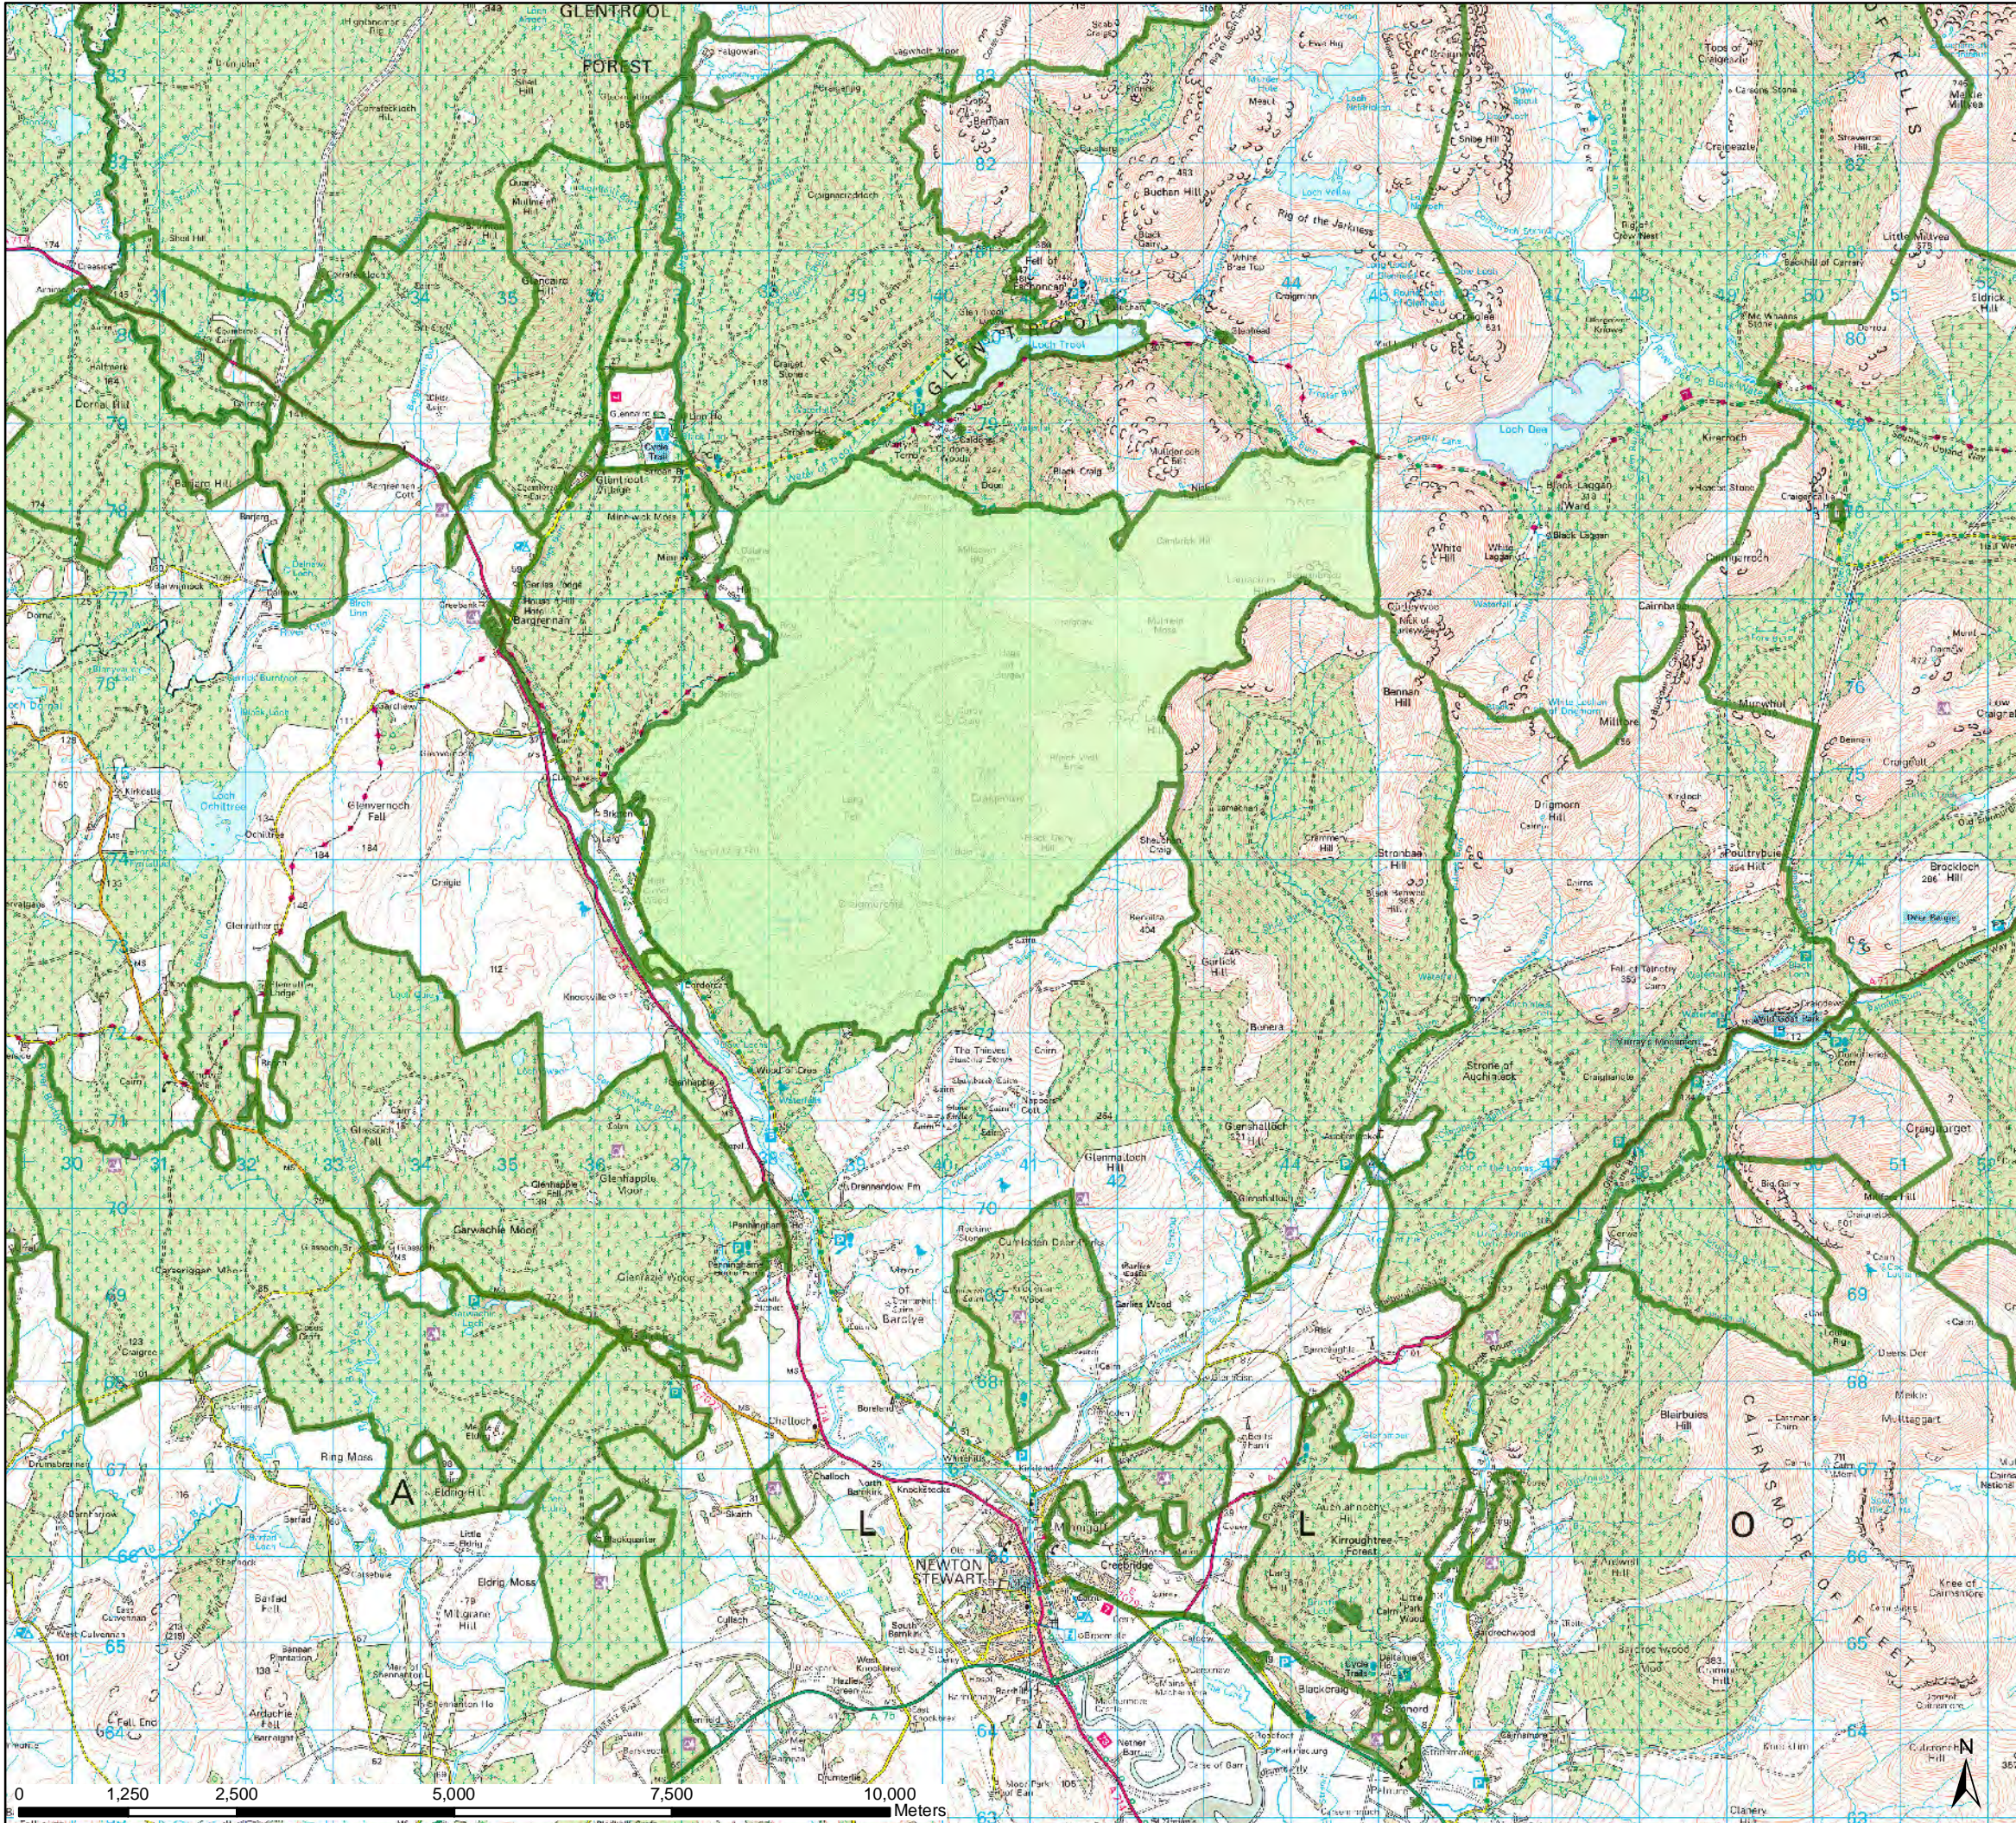

# Galloway Forest District

## Brigton Land Management Plan

Location Map

Scale @ A3 : 1:75,000

Date: 04 April 2017

### Legend

-  Brigton land management plan area
-  FC Blocks

Scotland's National Forest Estate is responsibly managed to the UK Woodland Assurance Standard.