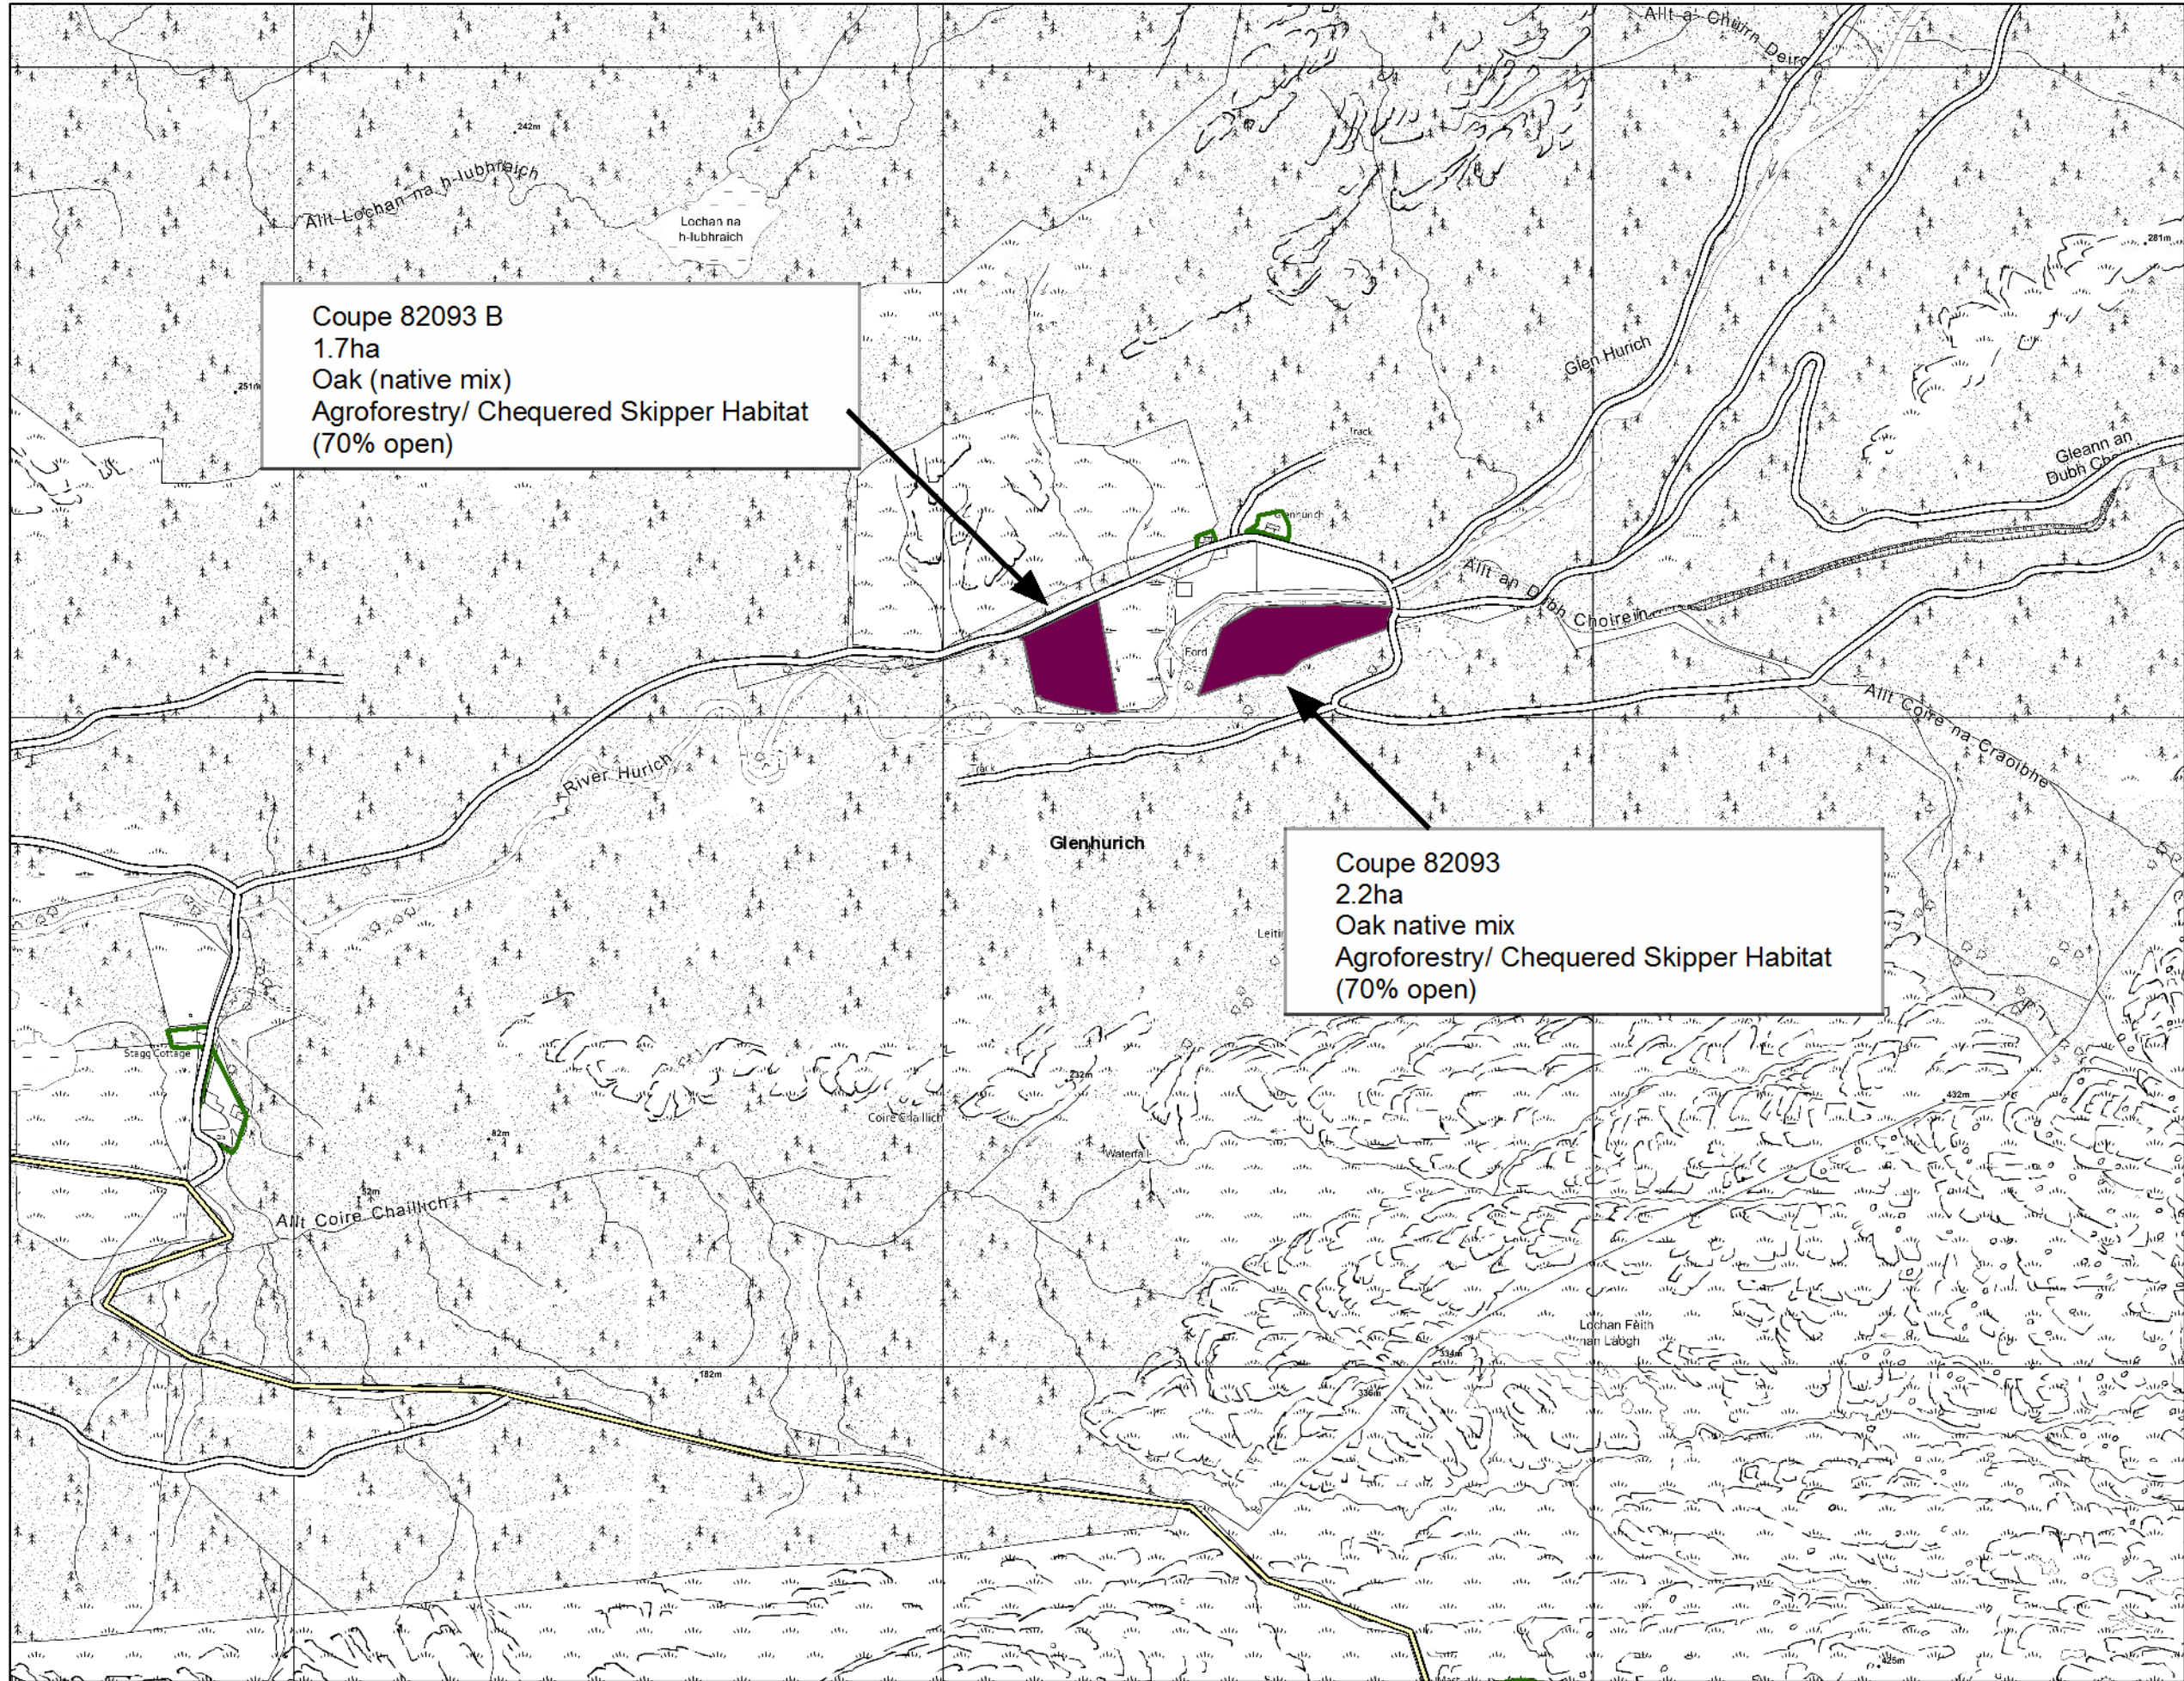

Woodland Creation

Author: Catriona MacIannan

Scale @ A3: 1:10,000

Date: 08/07/2020

Legend

Restock Areas

- Sitka spruce (SS)
- Norway spruce (NS)
- Lodgepole pine (LP)
- Scots pine (SP)
- Larch spp (EL/HL/JL)
- Douglas fir (DF)
- Mixed / other conifers (MC/XC)
- Birch (BI)
- Oak (OK)
- Ash (AH)
- Beech (BE)
- Mixed / other broadleaves (MB/XB)
- Open land

1. **Species mixture**
2. Main colour = Dominant species
   - Dots = Secondary species
   - Sitka spruce with Birch shown here

Reproduced by permission of Ordnance Survey on behalf of HMSO. © Crown copyright and database right 2020. All rights reserved. Ordnance Survey Licence number 100024925. © Getmapping Plc and Bluesky International Limited 2020.

Scotland's national forests and land are responsibly managed to the UK Woodland Assurance Standard.

Coupe 82093 B
1.7ha
Oak (native mix)
Agroforestry/ Chequered Skipper Habitat
(70% open)

Coupe 82093
2.2ha
Oak native mix
Agroforestry/ Chequered Skipper Habitat
(70% open)