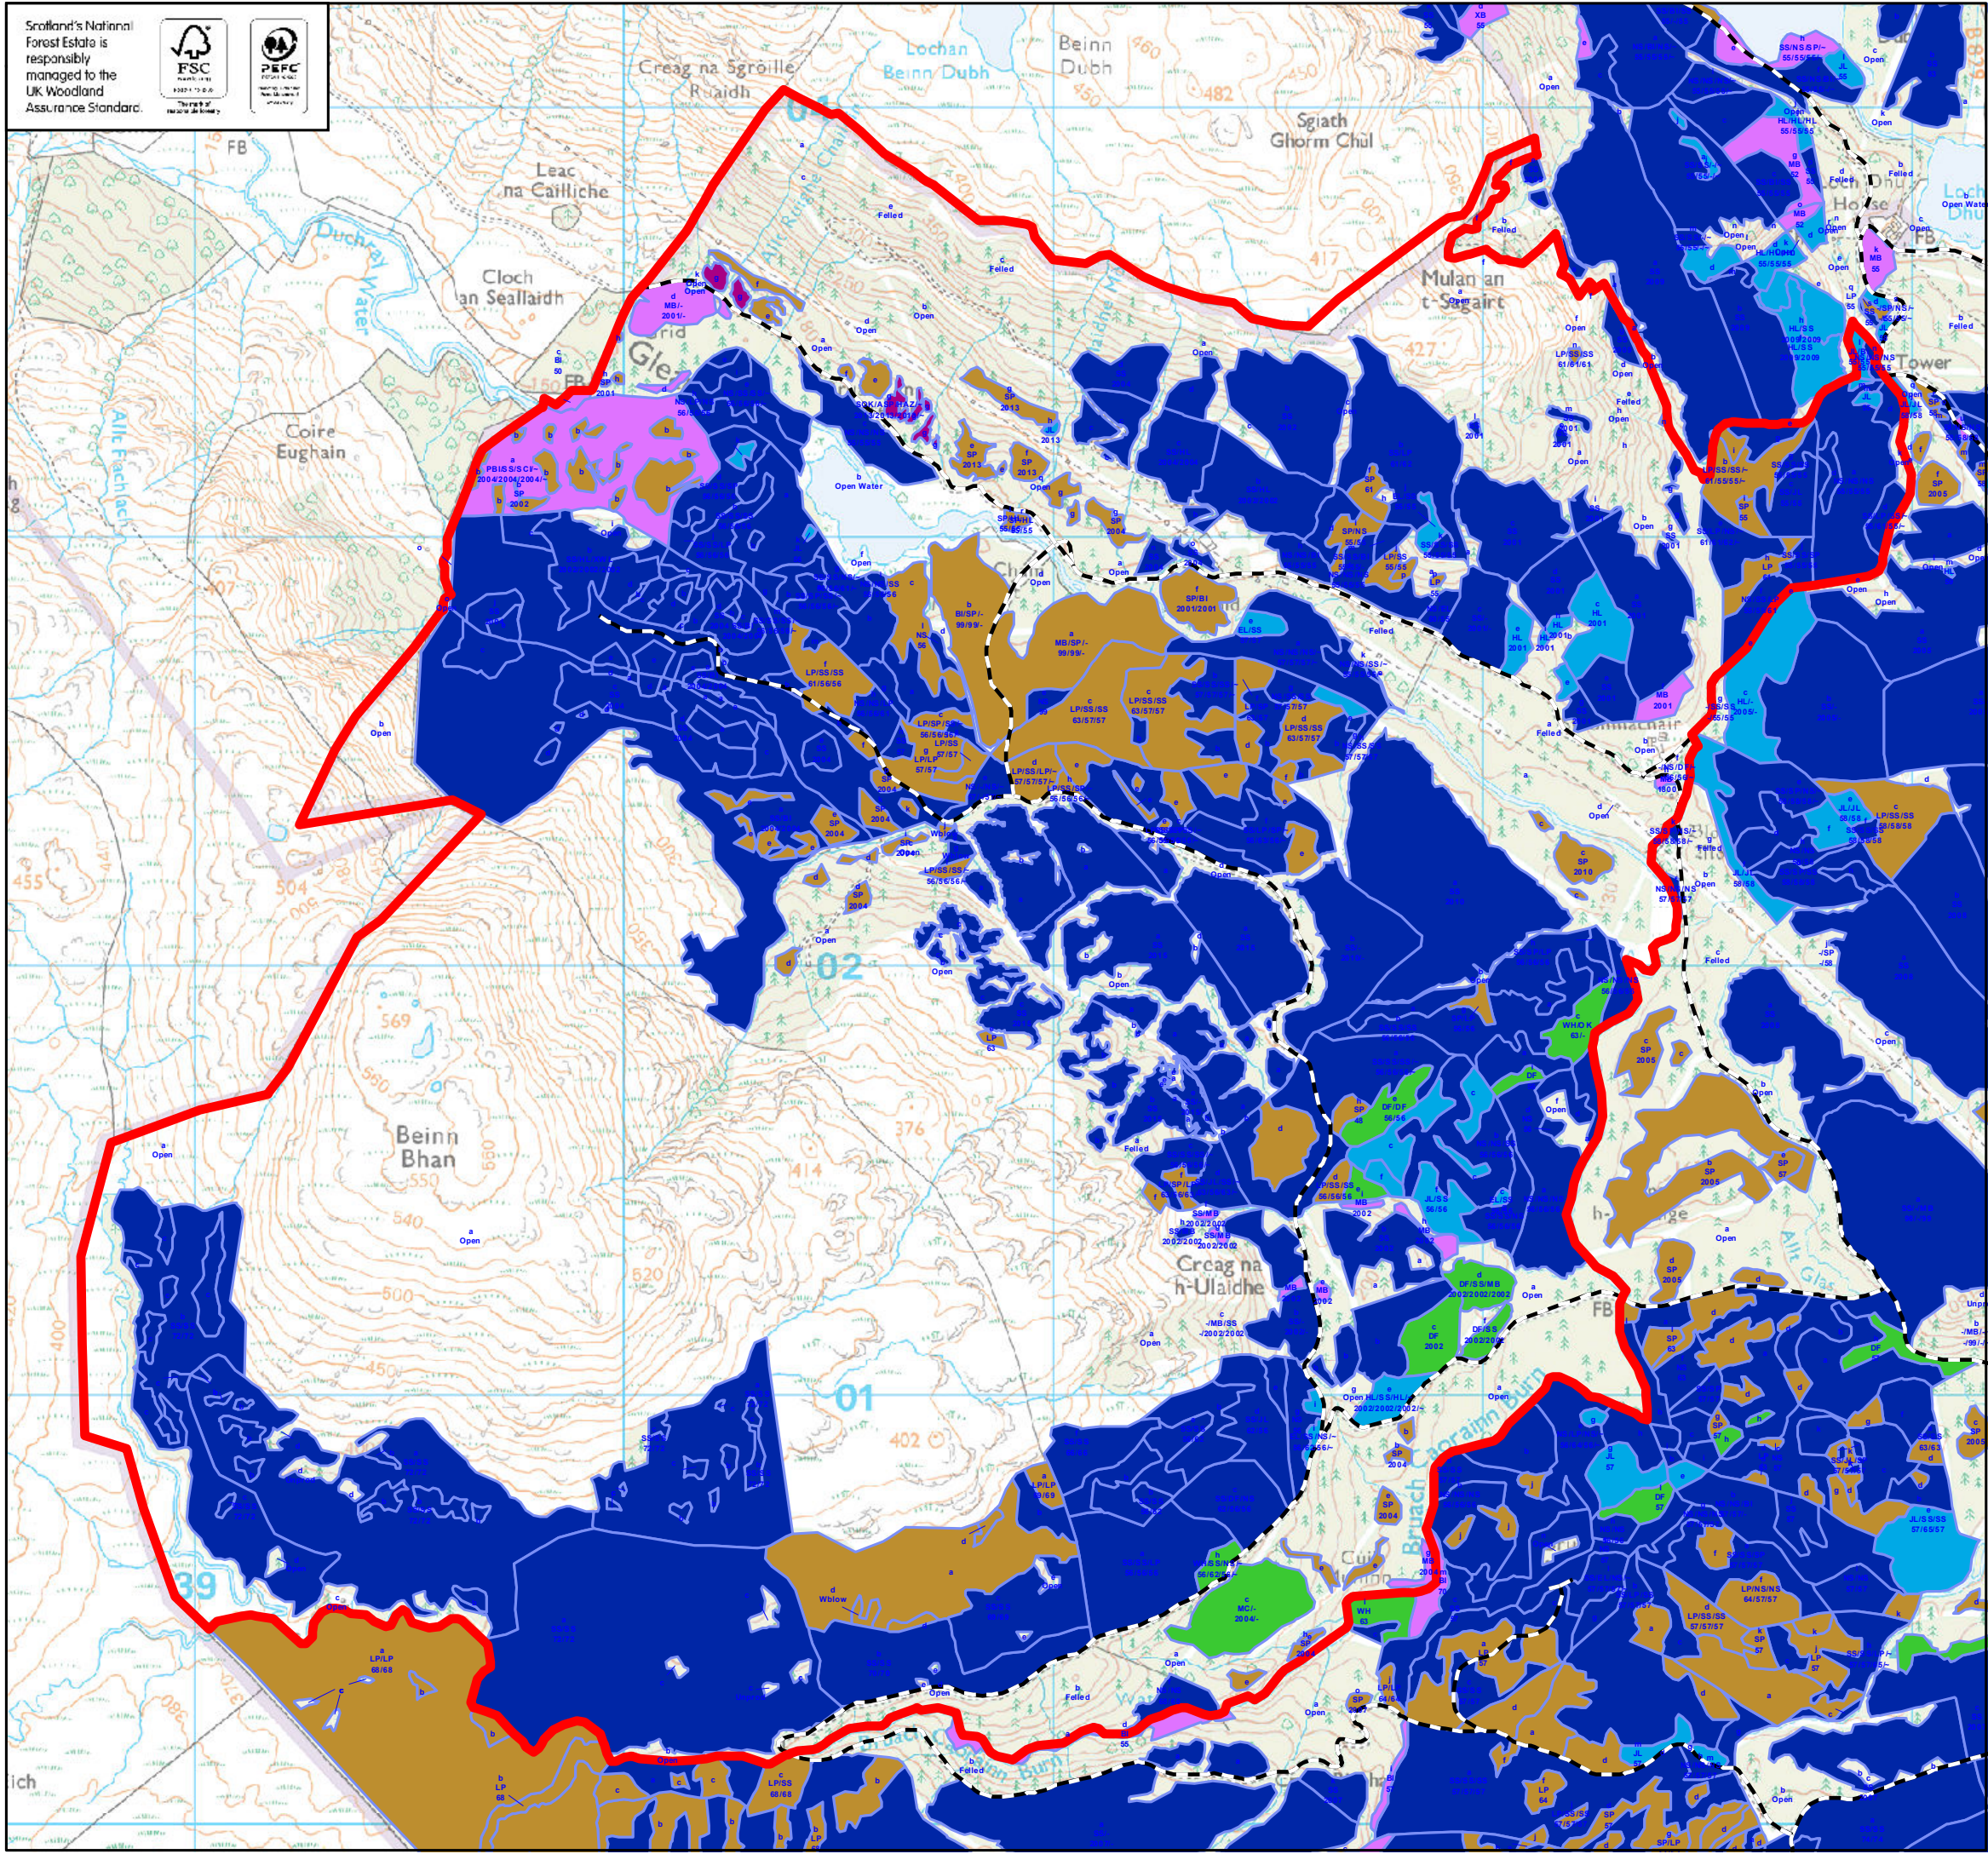

Beinn Bhan

Tree species

-  Pines
-  Spruces
-  Larches
-  Other Conifer
-  Oak
-  Beech
-  Other Broadleaves
-  Forest roads
-  Land management plan area

1:15,000
on A3 paper

Reproduced by permission of Ordnance Survey on behalf of HMSO. © Crown copyright and database right [2016]. All rights reserved. Ordnance Survey Licence number [100021242]