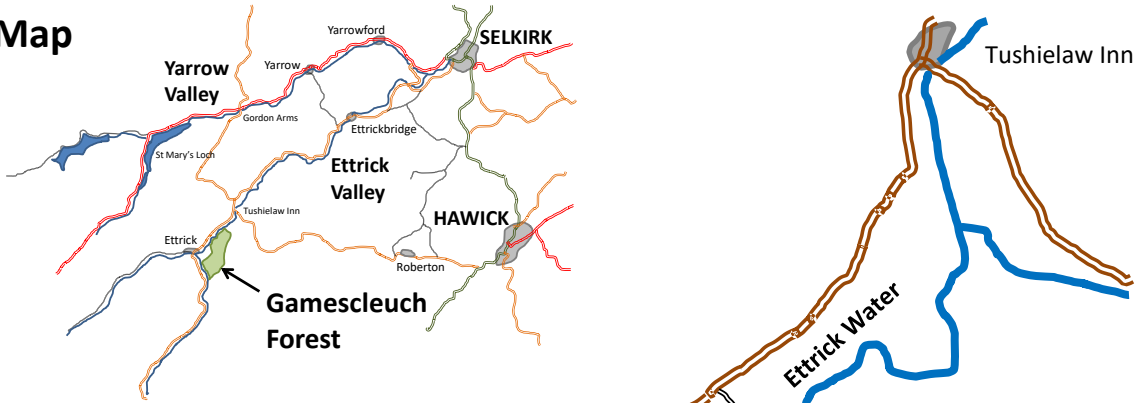

Location Map

Portion of Gamescleuch Forest (173 hectares) that could be purchased by the Community for forest and wildlife regeneration, small-scale commercial forestry, woodland craft employment and recreational opportunities

Extent of the Ettrick Marshes (42 hectares of wetland conservation area) contained within the possible Community purchase

Ettrick School
Boston Hall

Ettrick

Honey Cottage Caravan Park

Annelshope

Gamescleuch

Gamescleuch Hill

Angecroft Caravan Park

Deephope

Tina Water

Portion of Gamescleuch Forest (303 hectares) that would remain in the ownership of the Forestry Commission Scotland for commercial use

Site Map

The Ettrick Marshes and part of Gamescleuch Forest, Ettrick – an Opportunity for Community Ownership