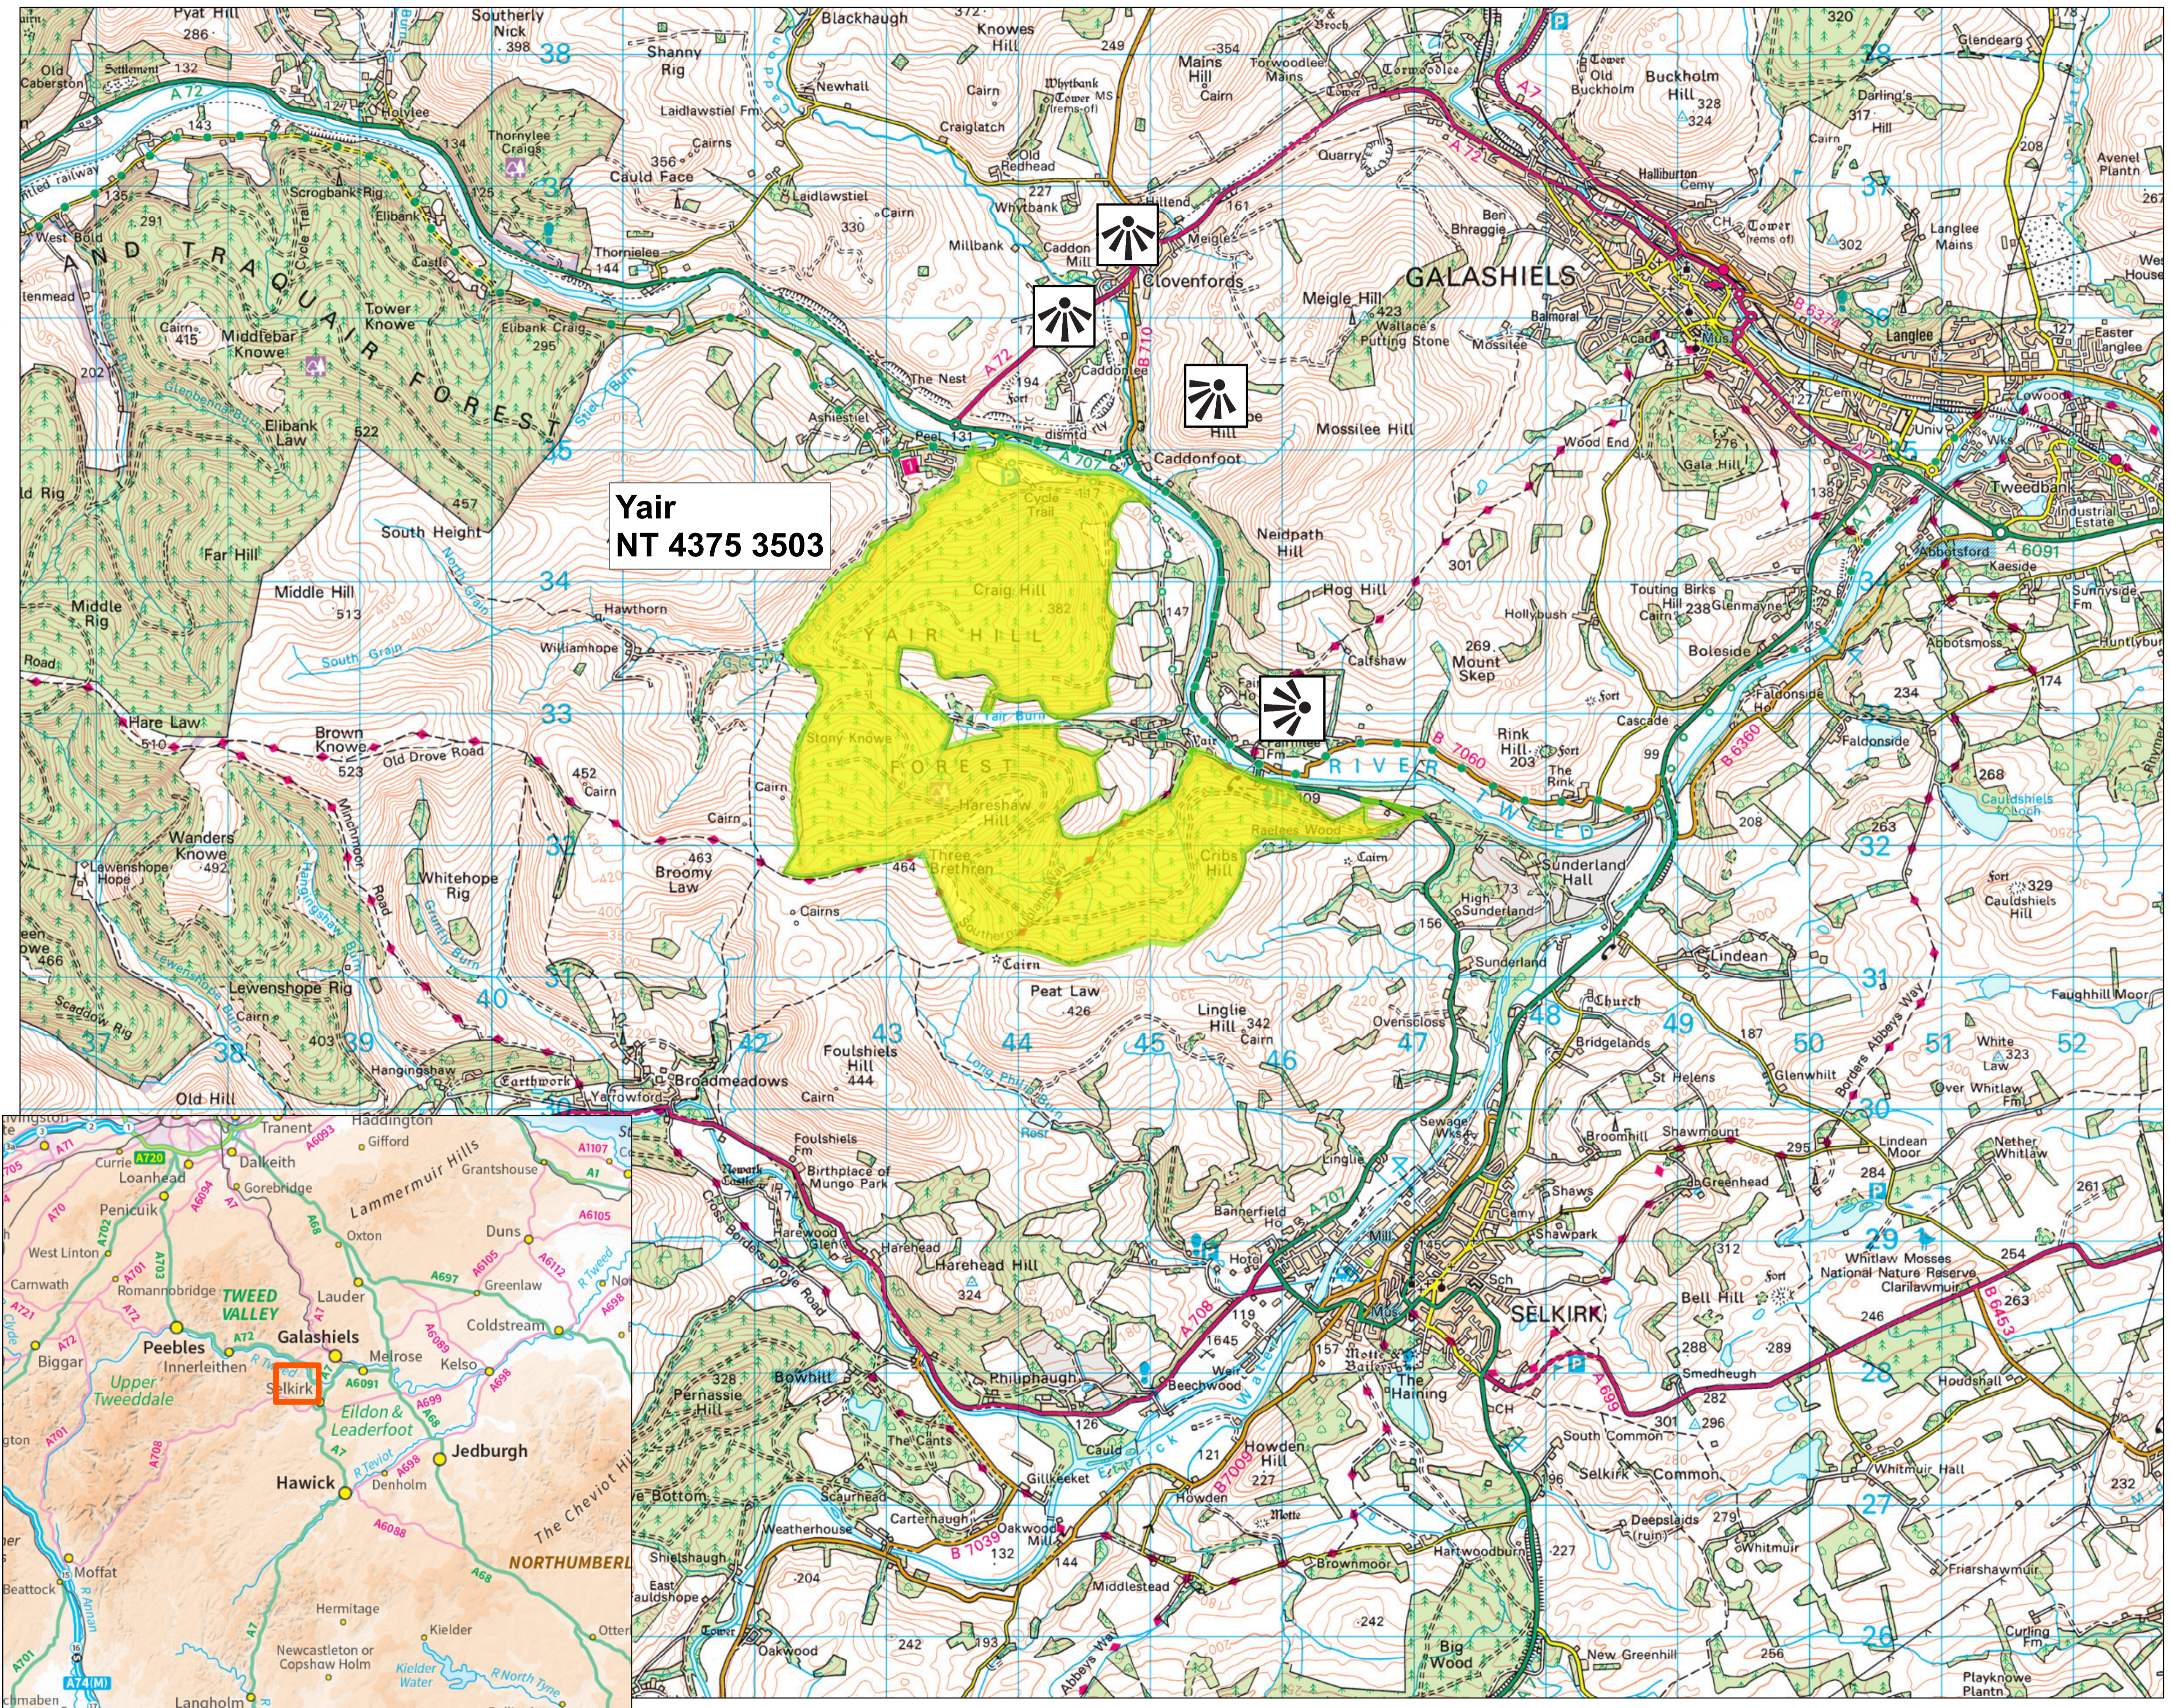

Yair
Map 1:
Location

Author: Tom Harvey

Scale @ A1: 1:25,000

Date: 15/12/2023

Reproduced by permission of Ordnance Survey on behalf of HMSO. © Crown copyright and database right [2023]. All rights reserved. Ordnance Survey Licence number [100021242]. © Getmapping Plc and Bluesky International Limited 2023.

Scotland's National
Forest Estate is
responsibly
managed to the
UK Woodland
Assurance Standard.