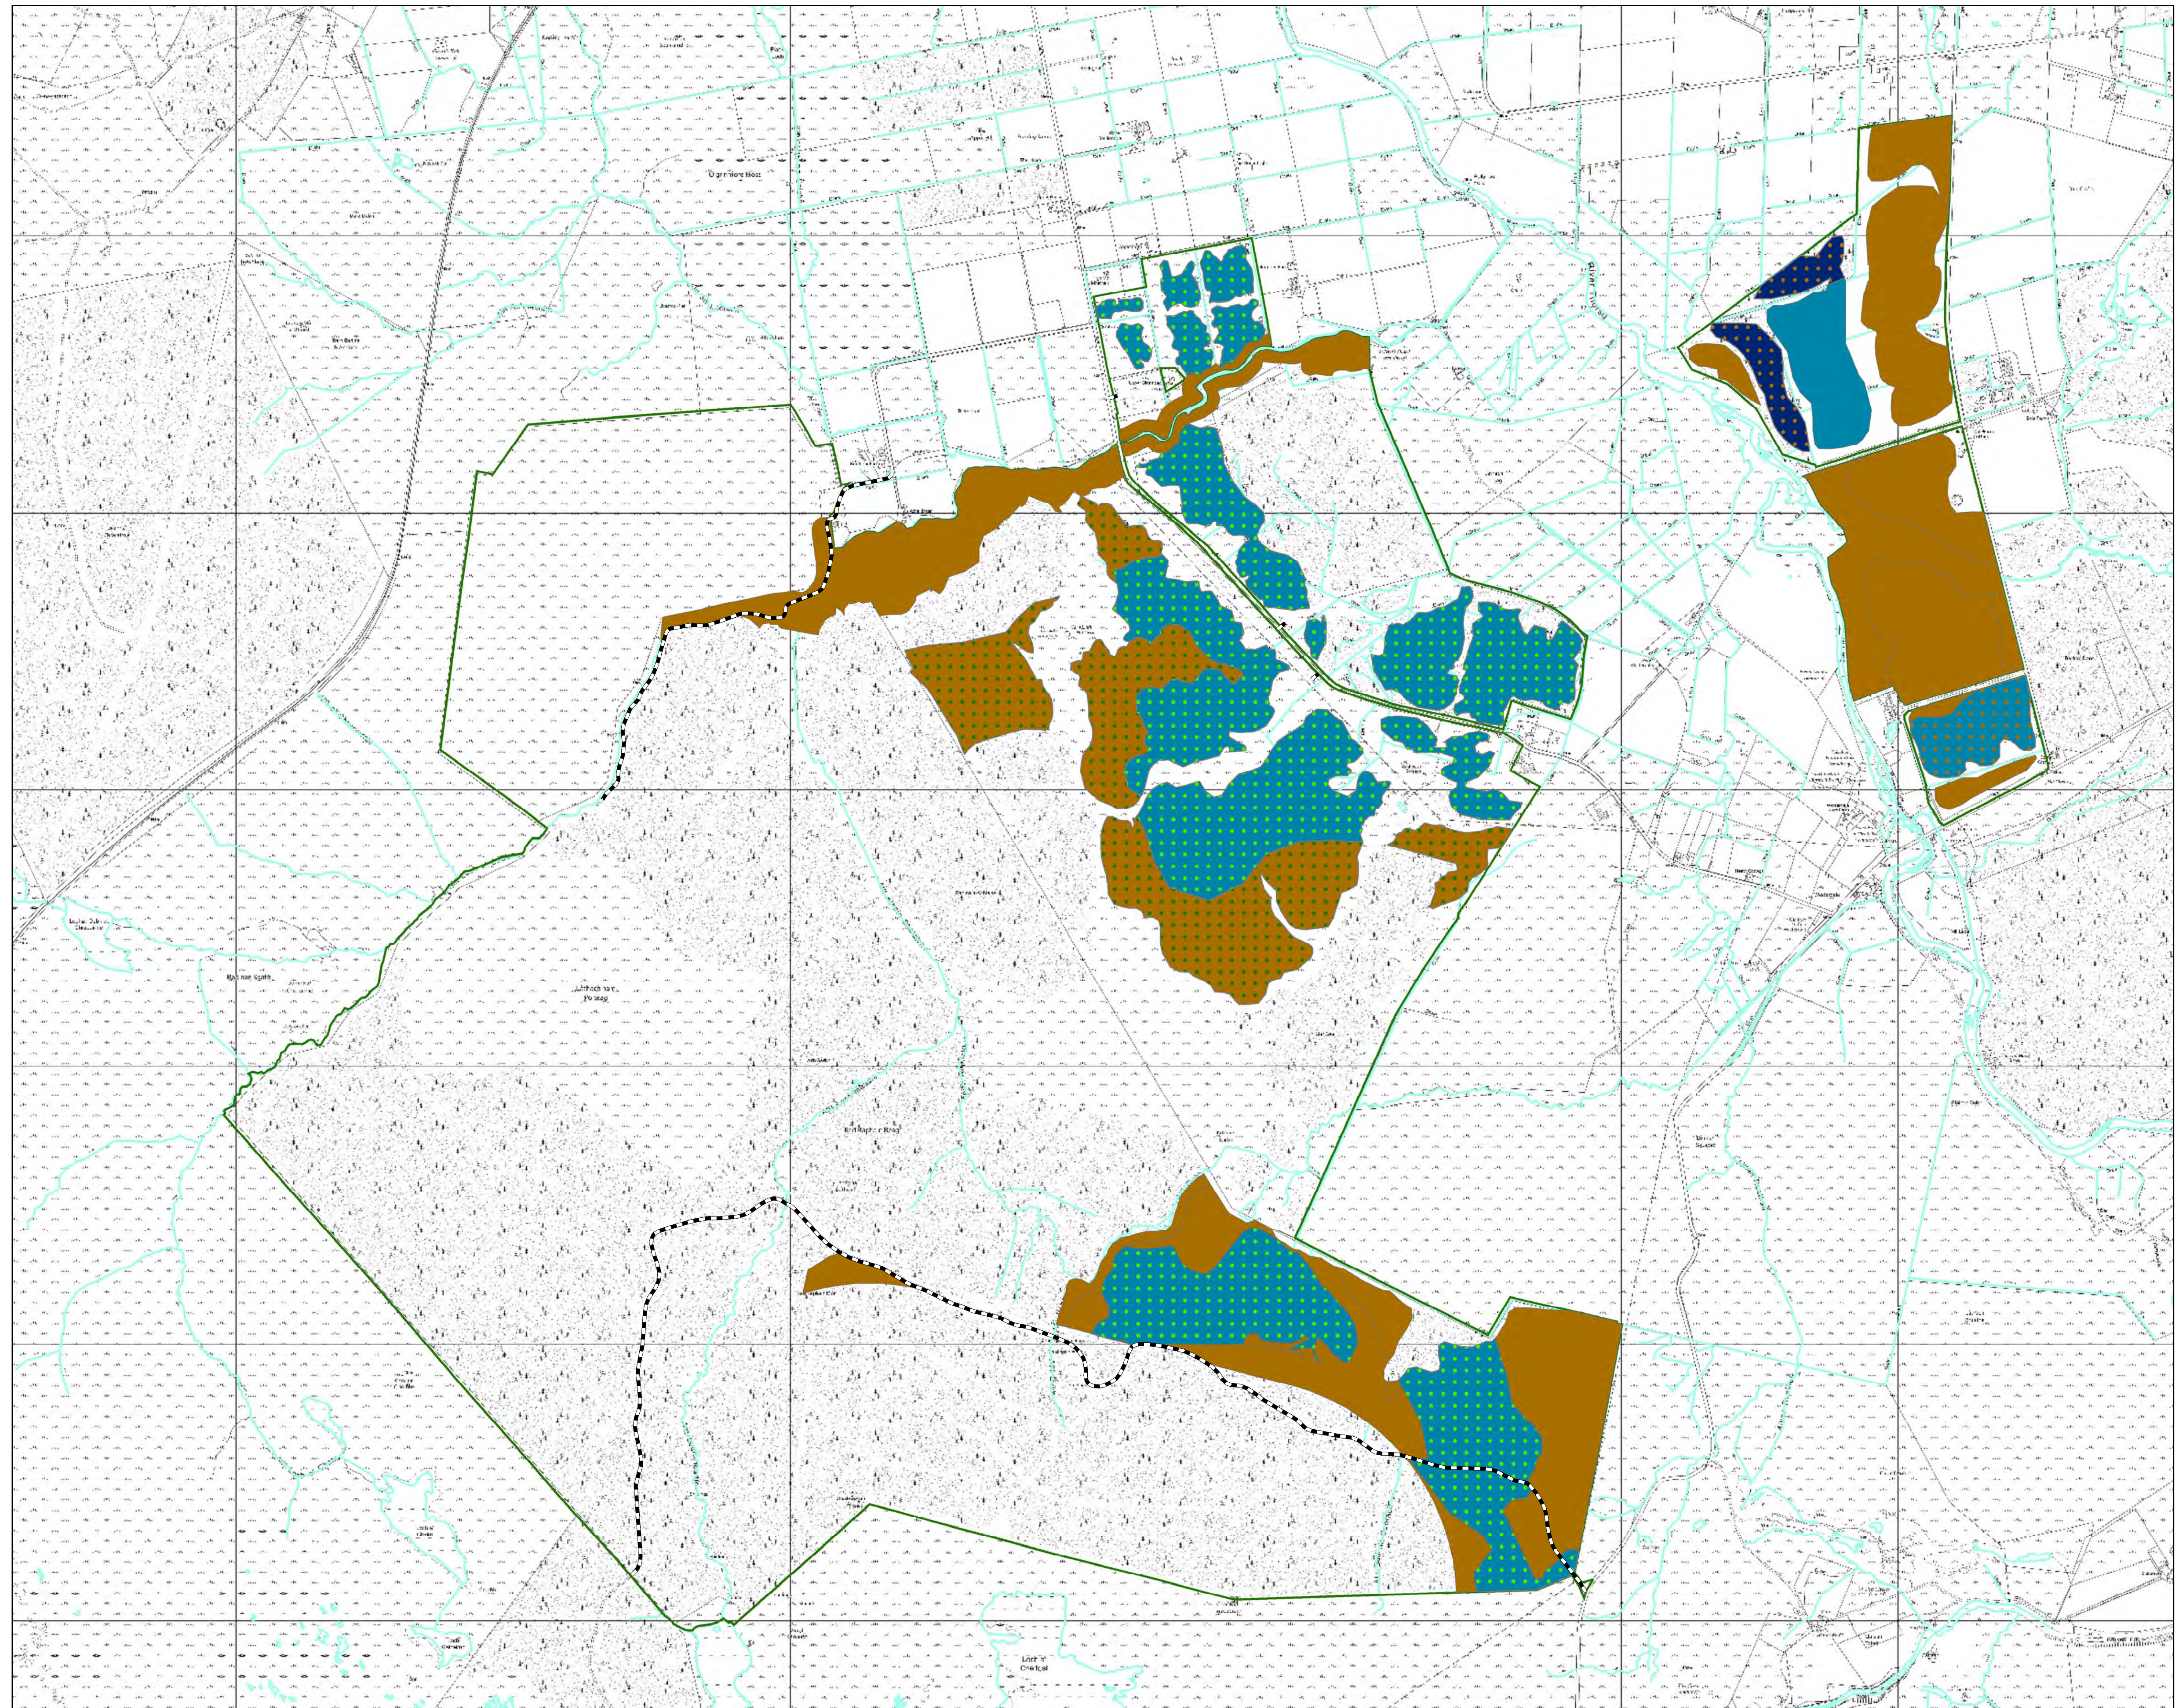

Map 12b - Future Habitat Species Braehour & Dale

Author: Eelco de Jong

Scale @ A1: 1:12,000

Date: 21/12/2022

Legend

-  Forest Roads
-  Other/Mixed Broadleaves
-  Sitka Spruce
-  Other Broadleaves with Scots Pine
-  Other Conifers with any Other Broadleaves
-  Sitka Spruce with Lodgepole Pine
-  Sitka Spruce with any Other Broadleaves
-  Open
-  Blocks
-  Watercourses

0 0.15 0.3 0.6 0.9 1.2 Km

Reproduced by permission of Ordnance Survey on behalf of HMSO. © Crown copyright and database right [2022]. All rights reserved. Ordnance Survey Licence number [100021242].
© Getmapping Plc and Bluesky International Limited 2022.