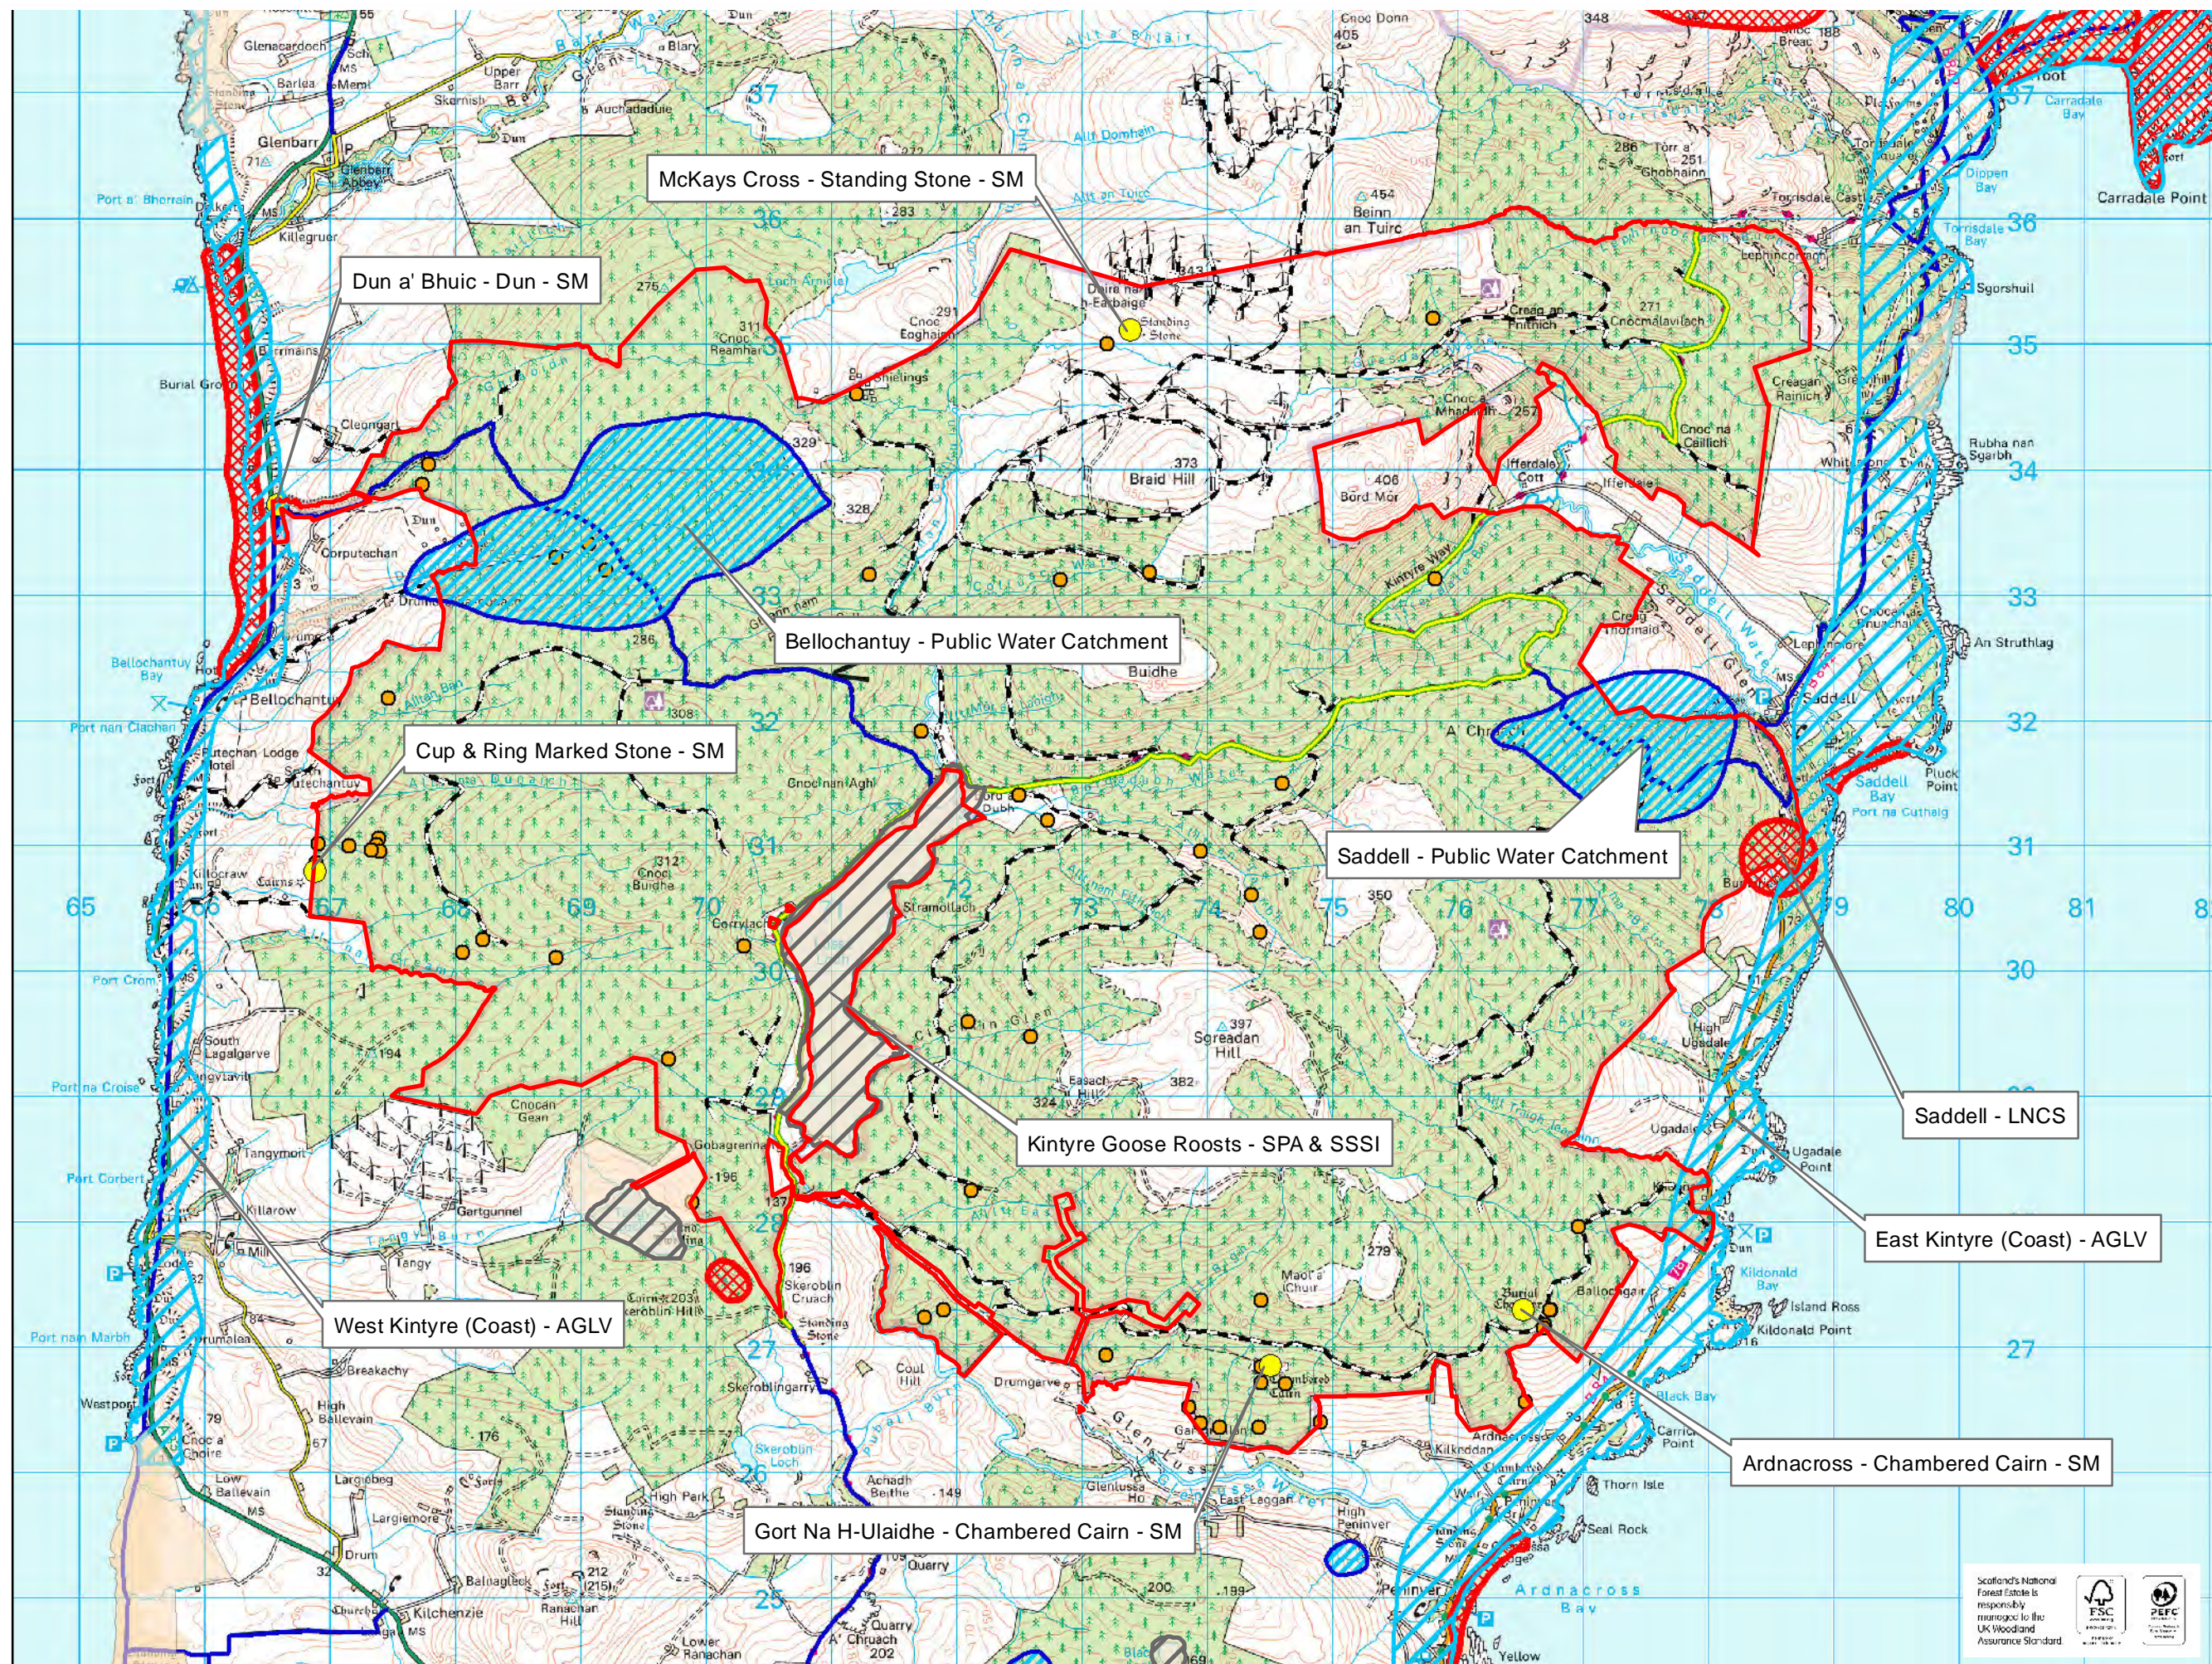

## M4 - Designations

### Legend

- Lussa LMP Boundary
- Special Protection Area
- Site of Special Scientific Interest
- Area of Great Landscape Value
- Water Catchment Area
- Local Nature Conservation Site
- Lussa - Designated
- Lussa - Undesignated
- The Kintyre Way
- CORE\_PATHS
- FC Roads

1:50,000 @ A3  
November 2017