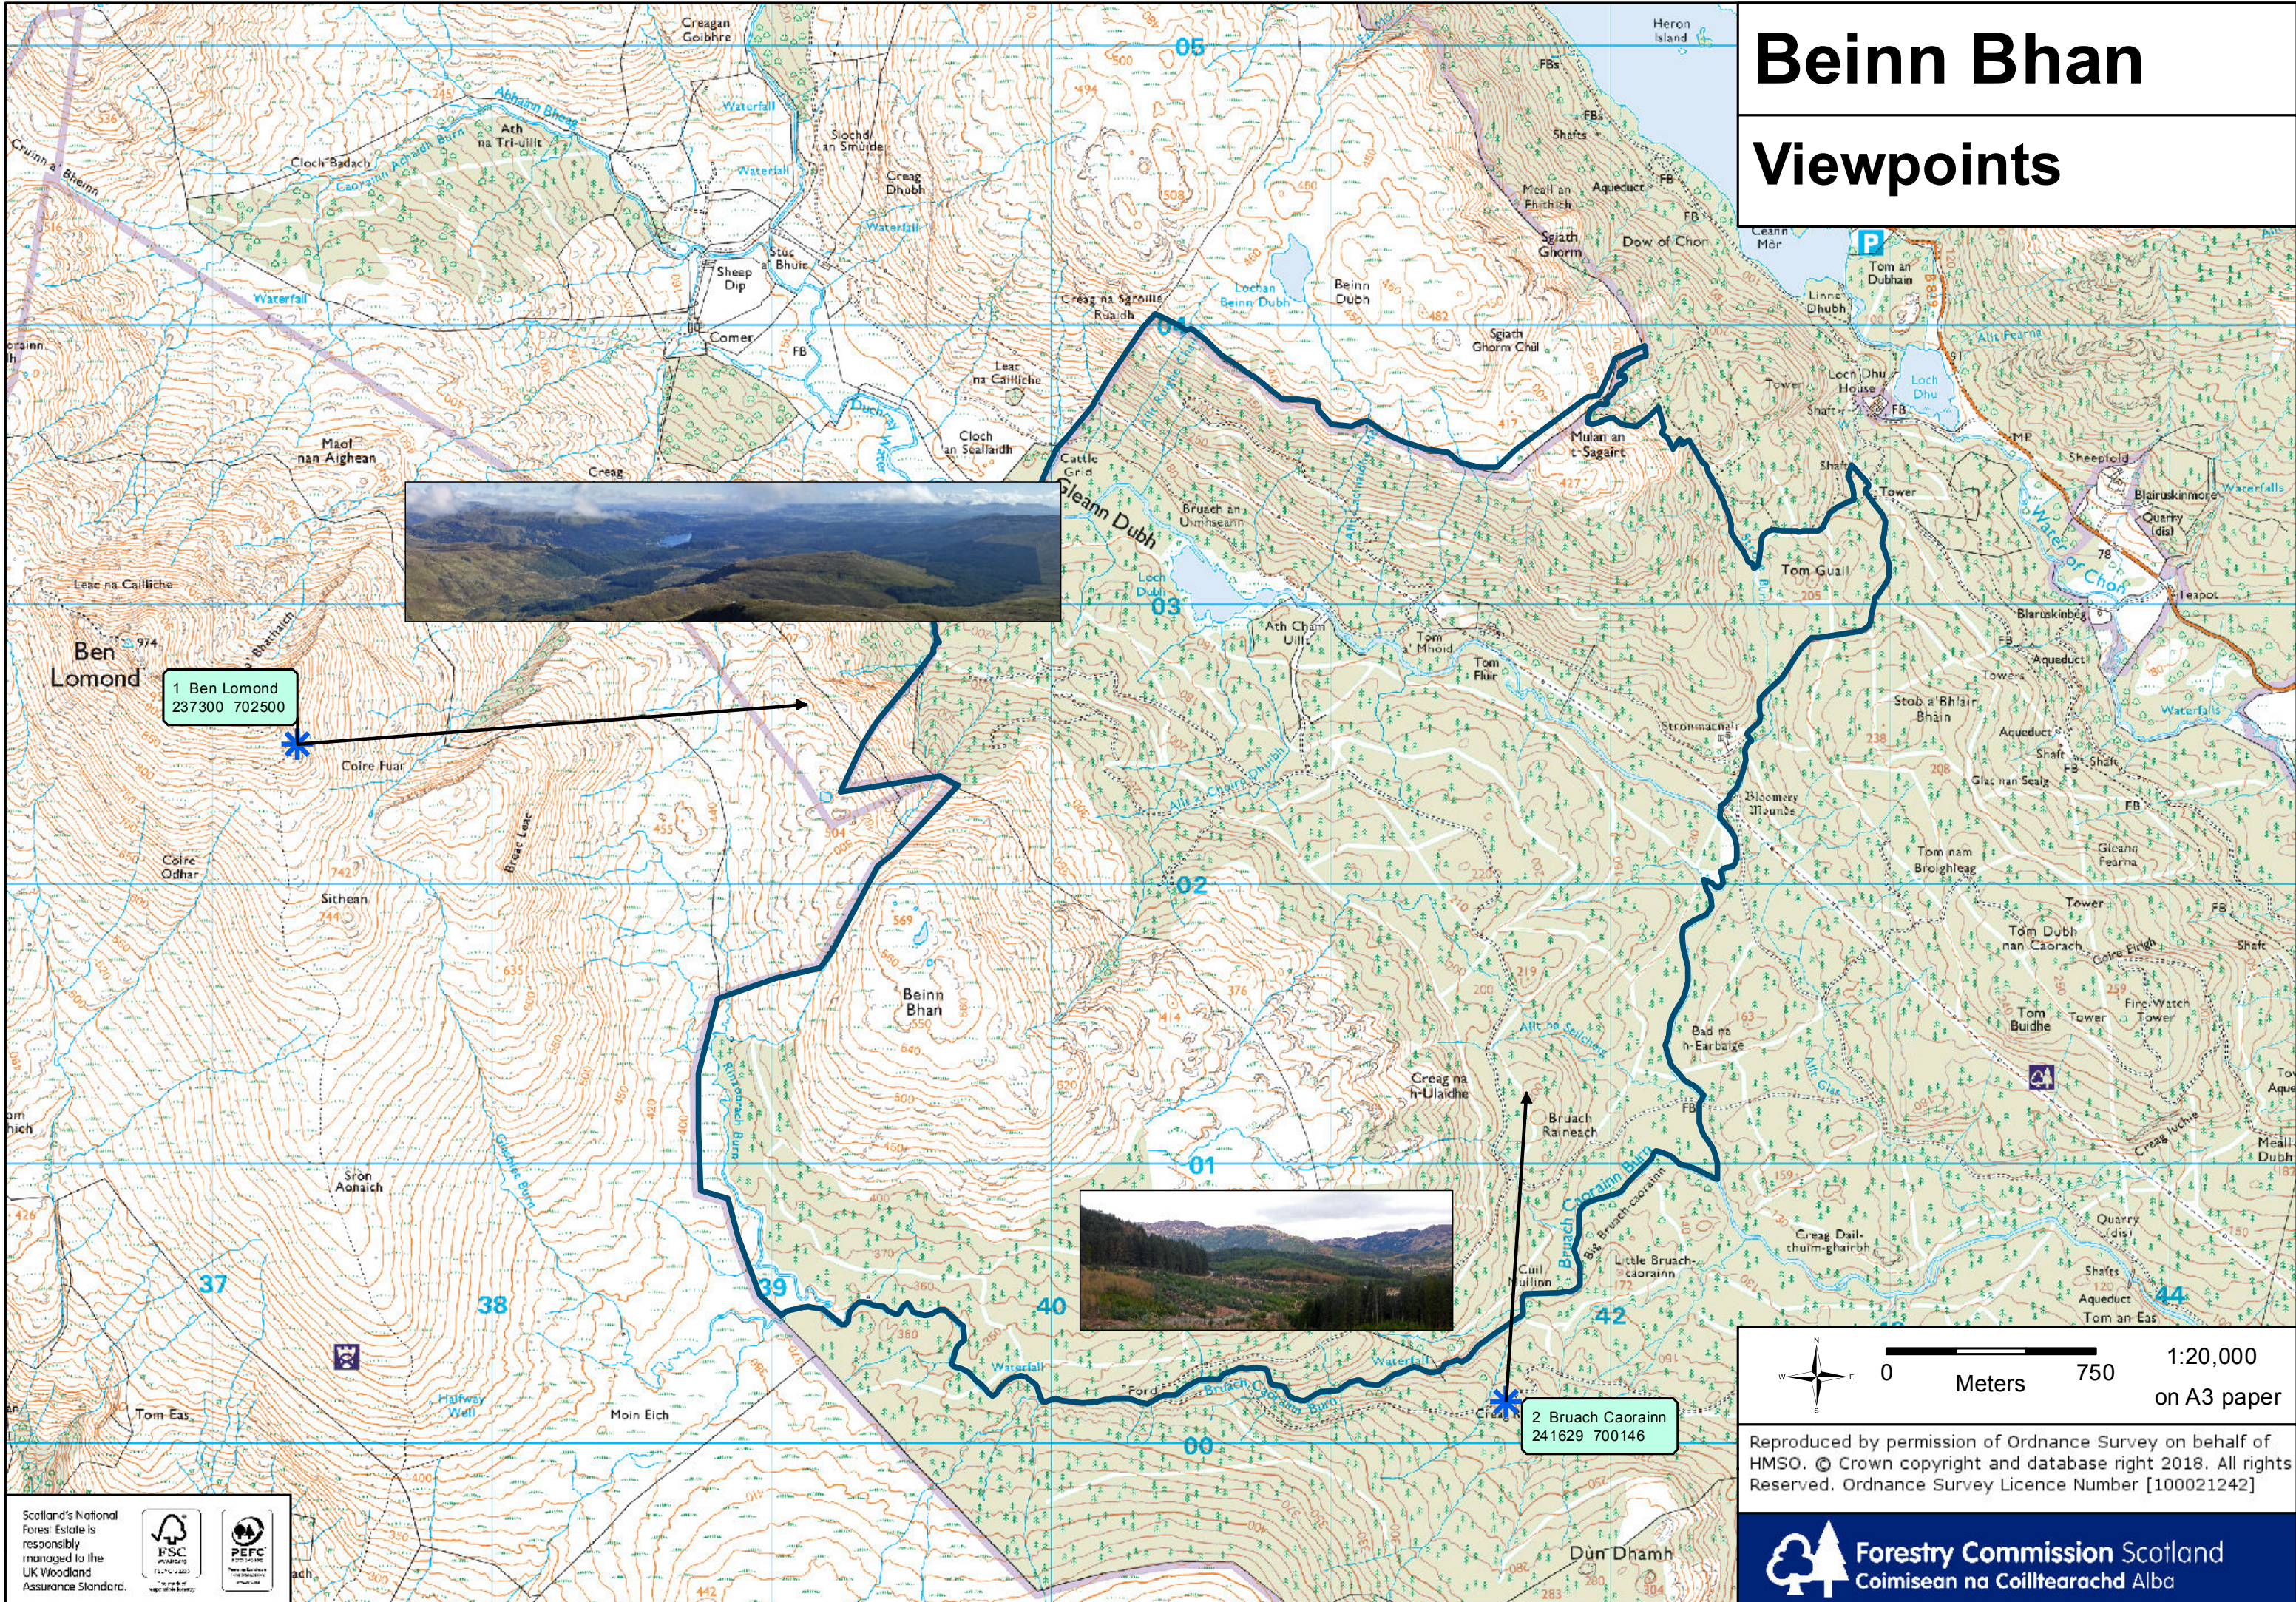

Beinn Bhan

Viewpoints

1 Ben Lomond
237300 702500

2 Bruach Caorainn
241629 700146

Reproduced by permission of Ordnance Survey on behalf of HMSO. © Crown copyright and database right 2018. All rights Reserved. Ordnance Survey Licence Number [100021242]