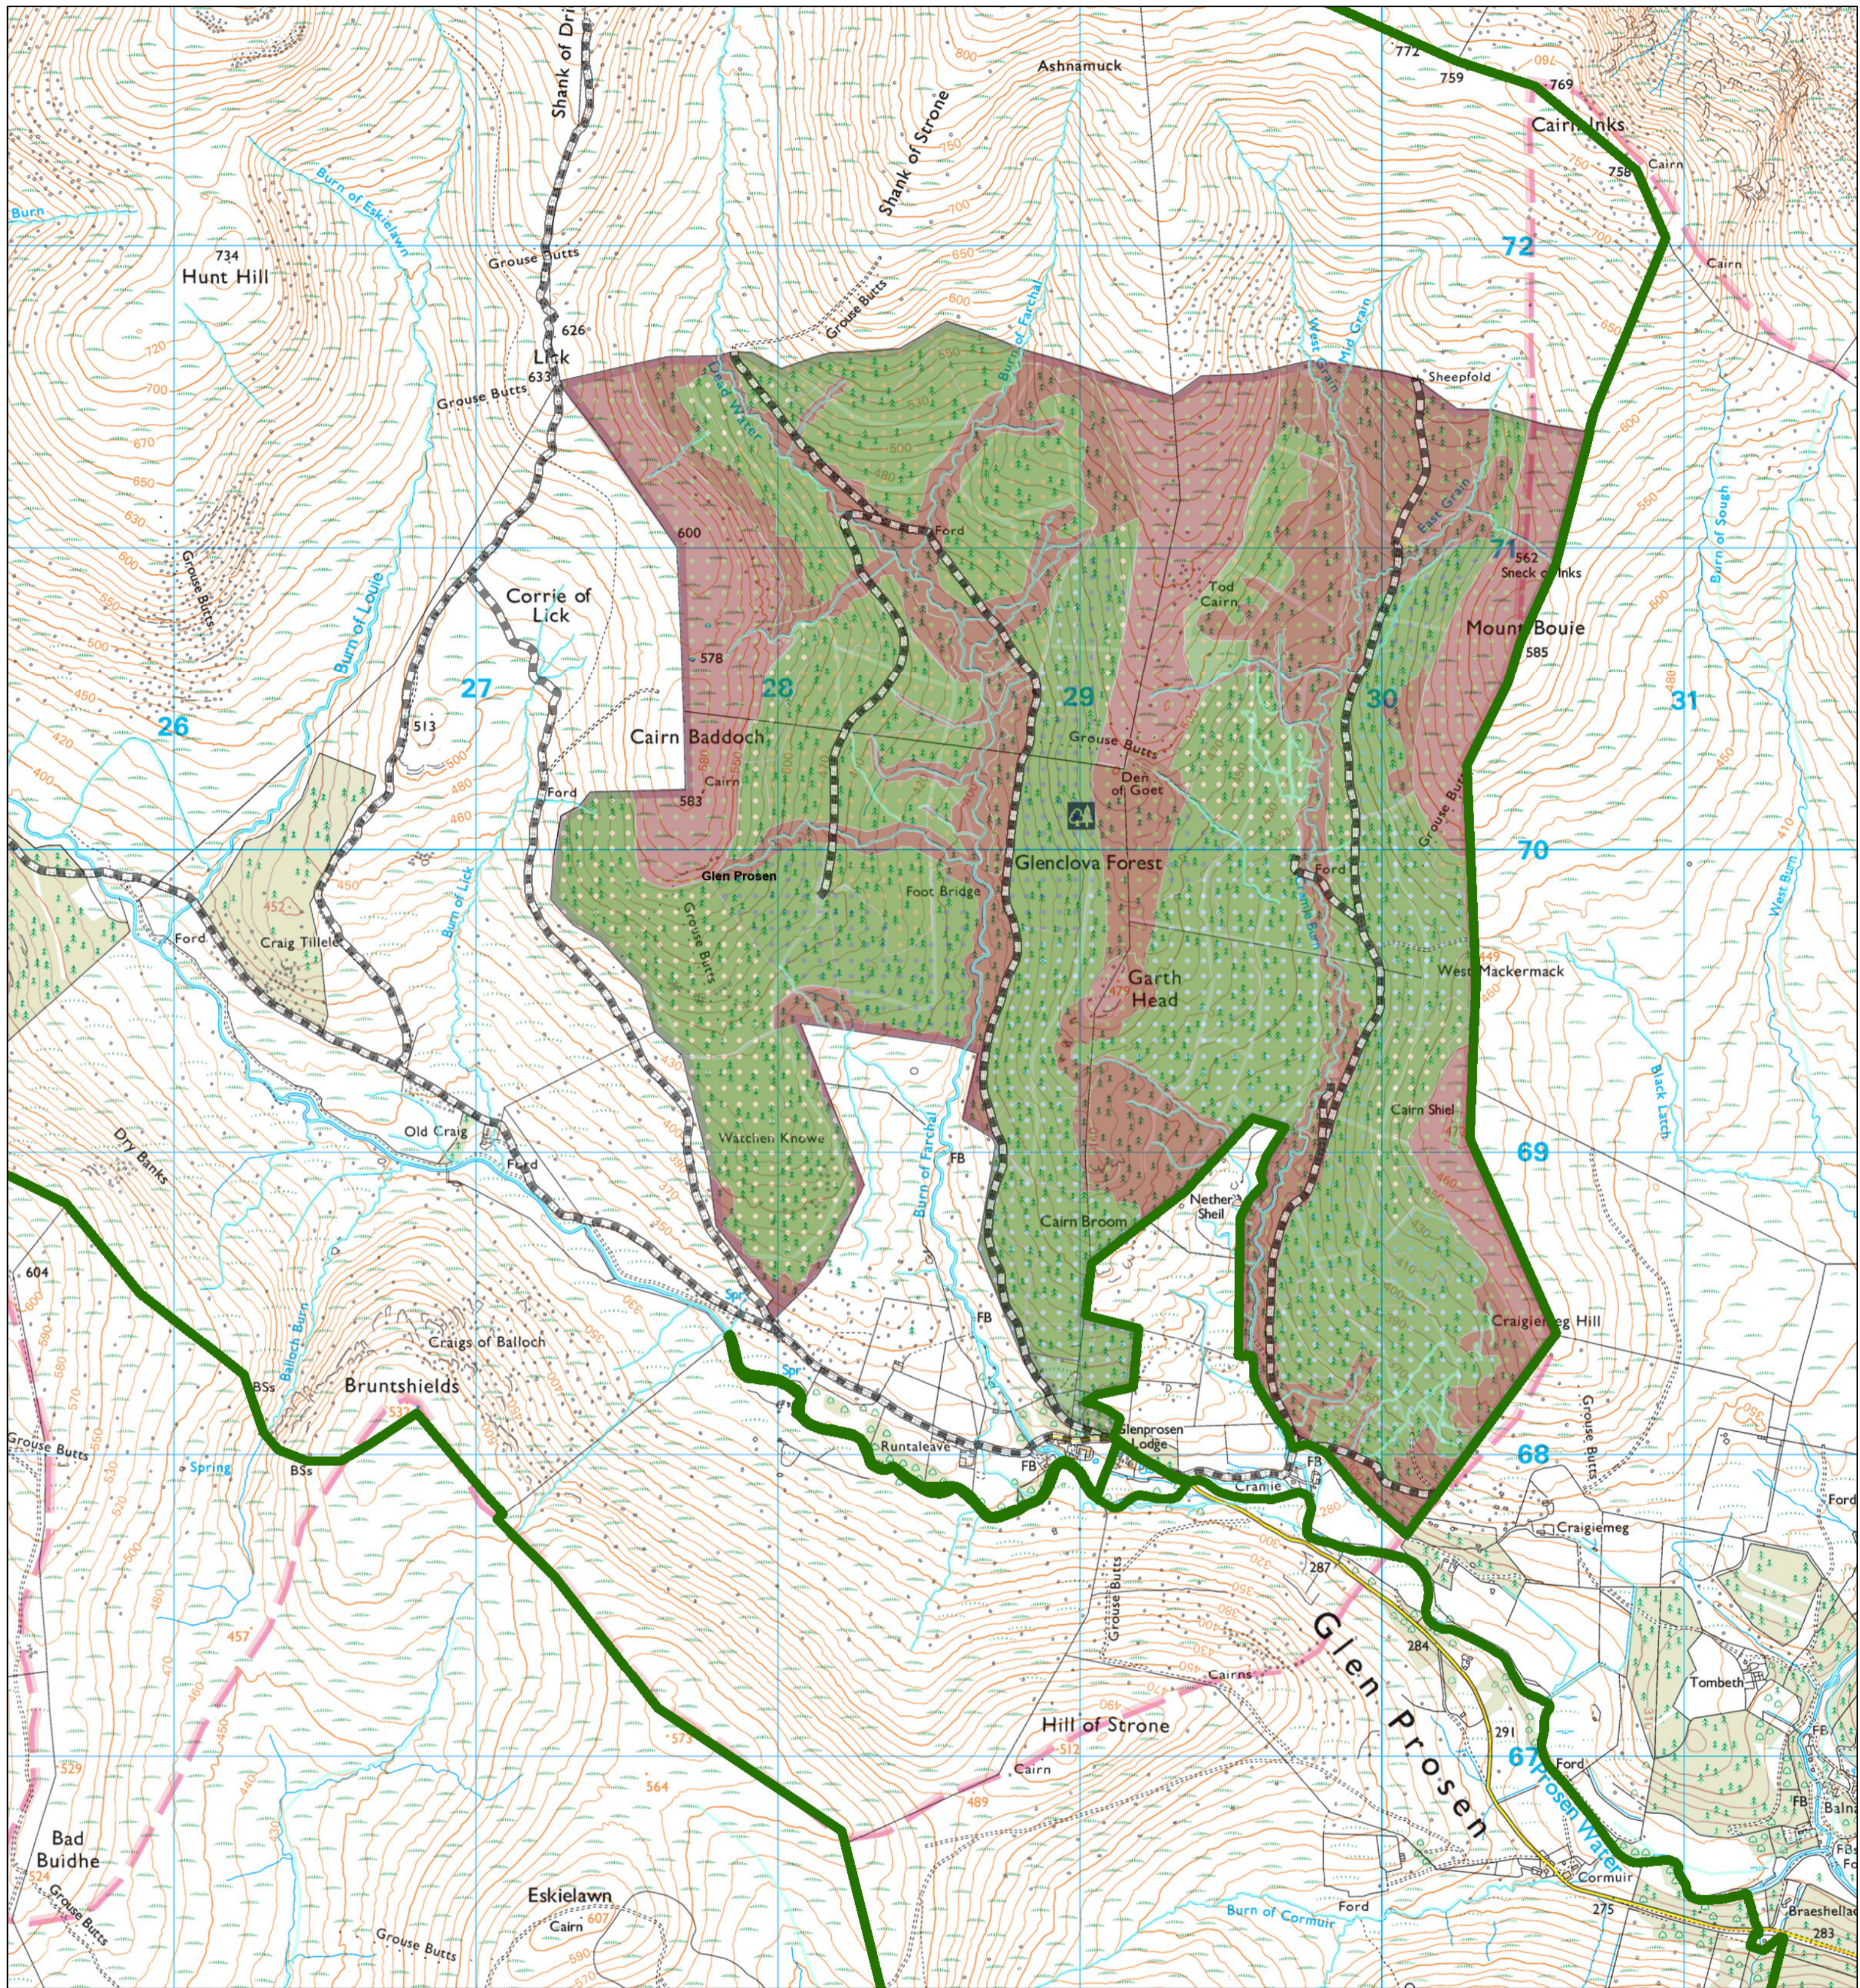

Glen Prosen Future Restock

Scale @ A2: 1:15,000

Date: 19/02/2025

Author: Sophie Cade

Restock Species Pure and Mixtures

1. Ash
   - Beech
   - Birch
   - Douglas Fir
   - Larch
   - Lodgepole Pine
   - Norway Spruce
   - Oak
   - Native Mixed/Other Broadleaves
   - Other/Mixed Broadleaves
   - Other/Mixed Conifers
   - Scots Pine
   - Sitka Spruce
   - Open
2. Species Mixture
   Main colour = Dominant species
   Dots = Secondary species
   Sitka spruce with Birch shown here

Reproduced by permission of Ordnance Survey on behalf of HMSO. © Crown copyright and database right 2025. All rights reserved. Ordnance Survey Licence number AC0000820350. © Bluesky International Ltd and Getmapping Plc 2025.

Scotland's national forests and land are responsibly managed to the UK Woodland Assurance Standard.