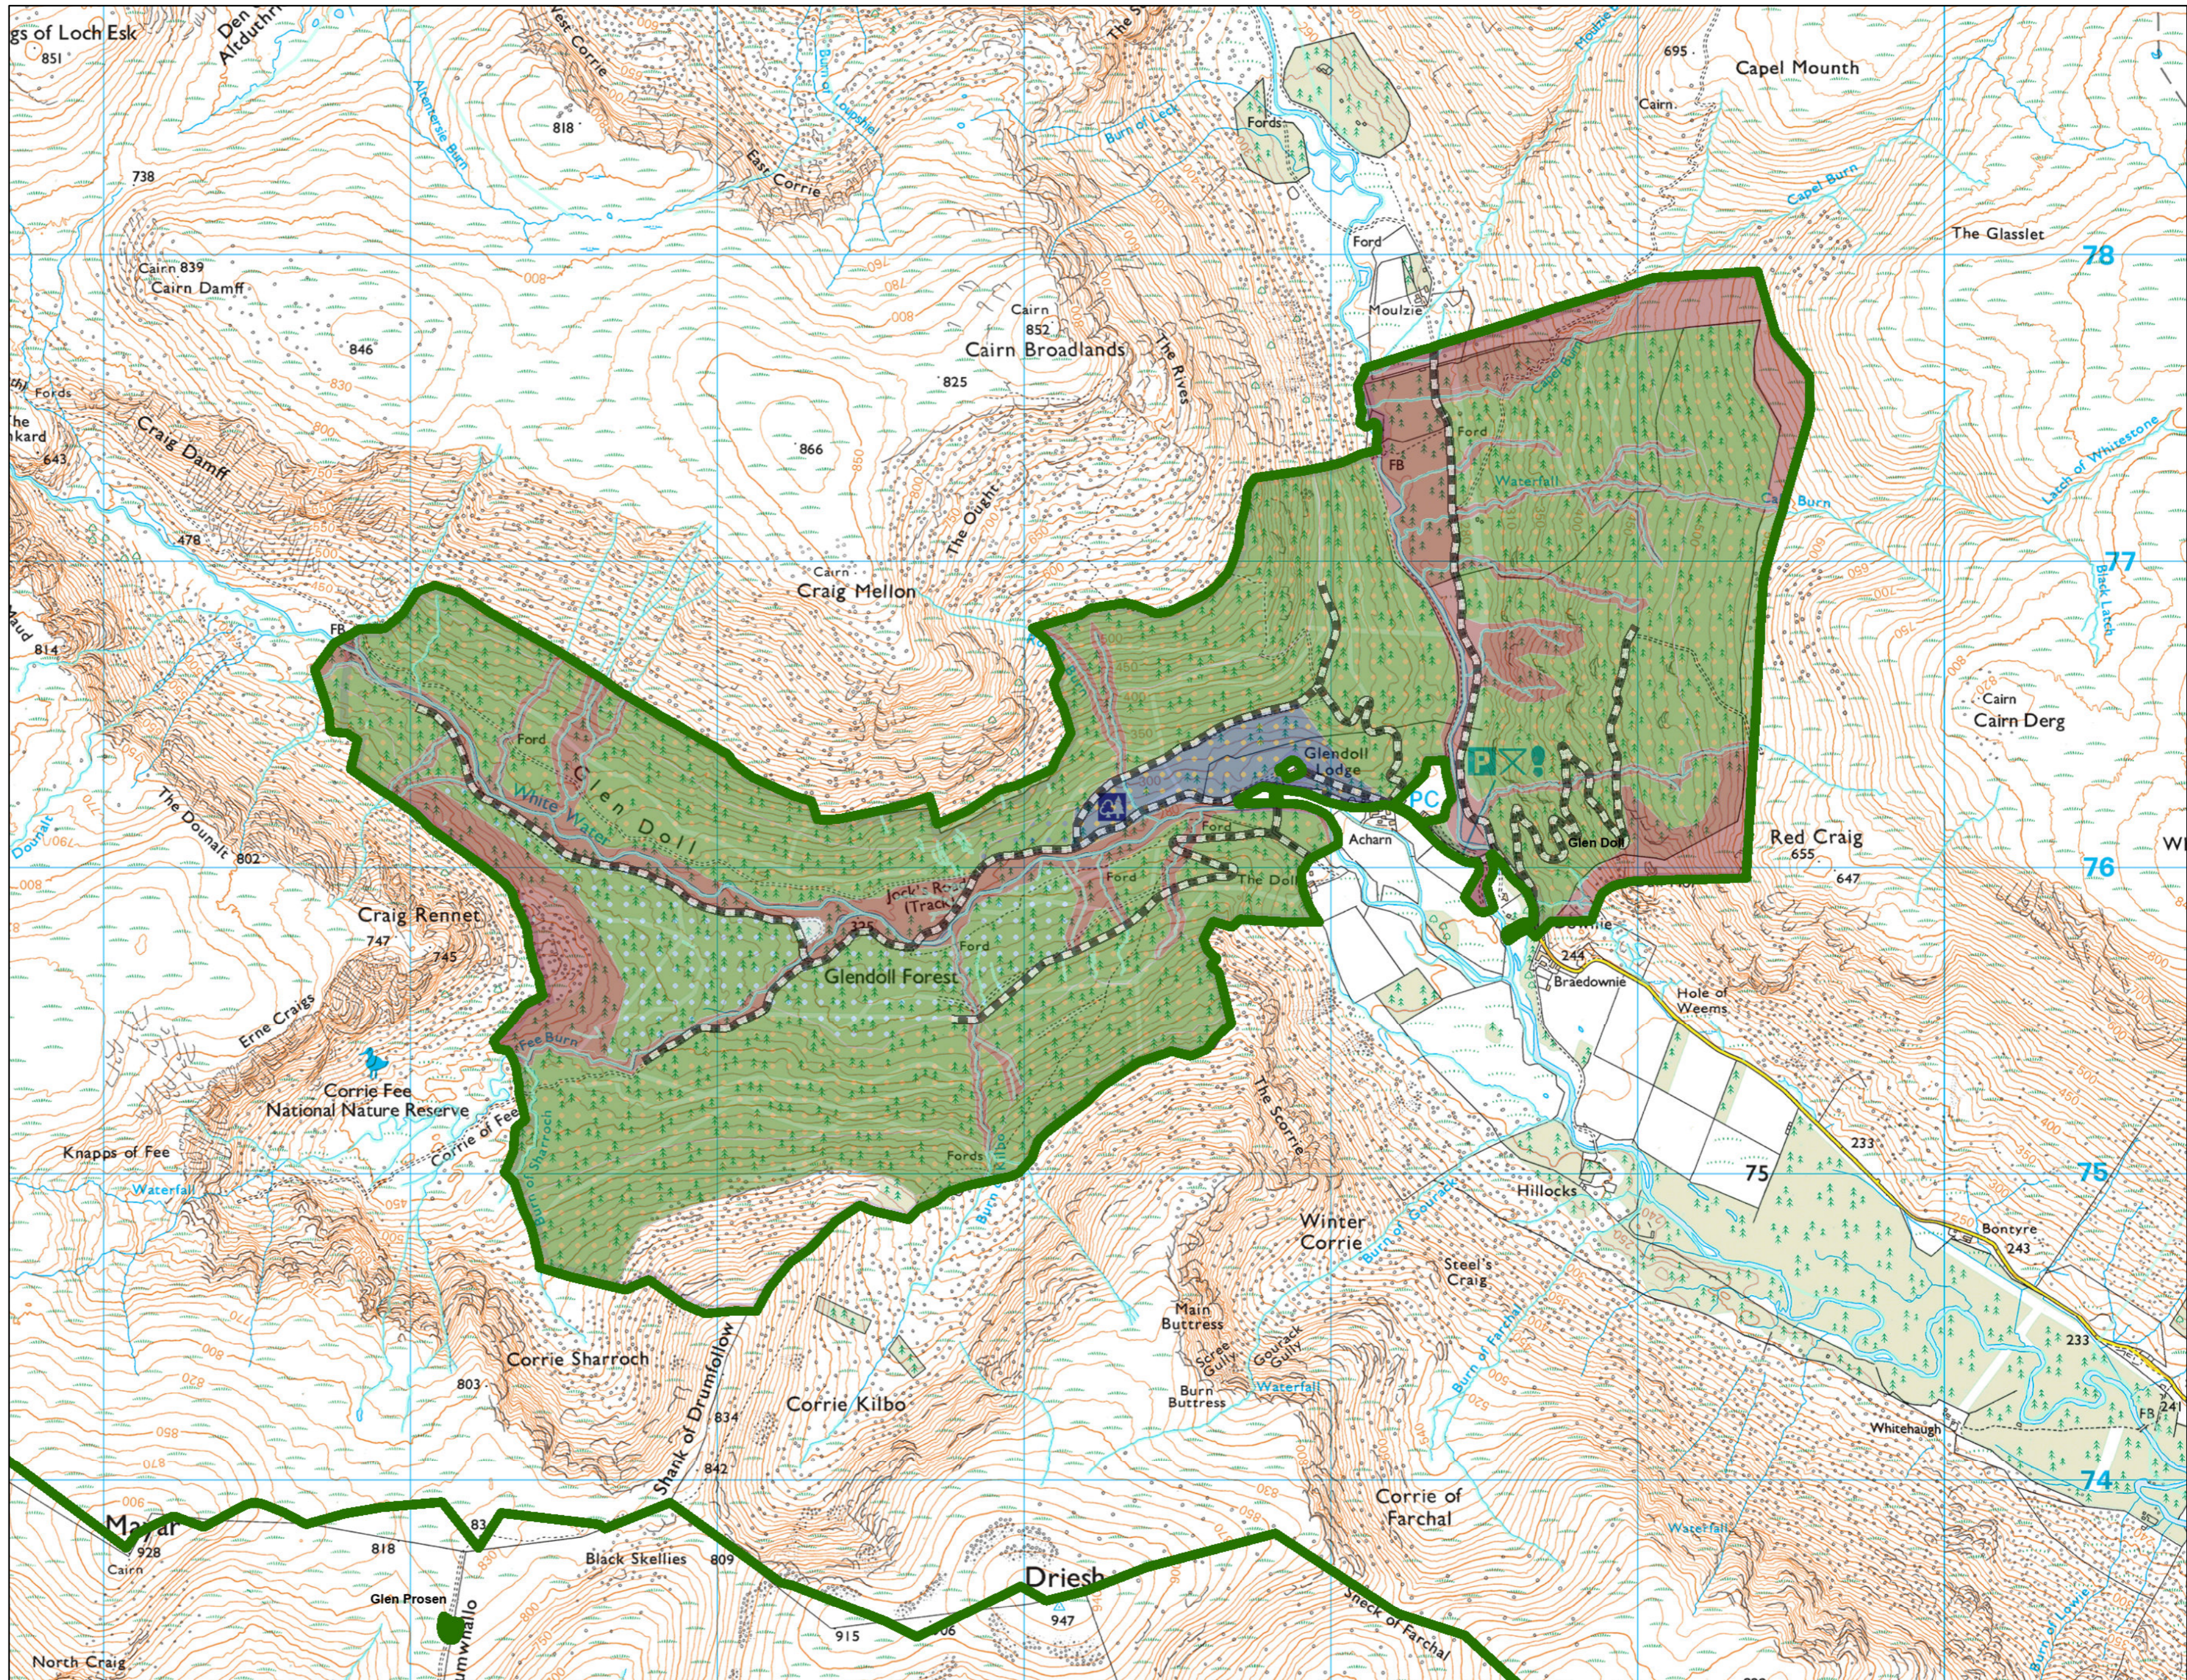

Glen Doll Future Restock

Author: Sophie Cade

Scale @ A2: 1:15,000

Date: 19/02/2025

Restock Species Pure and Mixtures

- Ash
 - Beech
 - Birch
 - Douglas Fir
 - Larch
 - Lodgepole Pine
 - Norway Spruce
 - Oak
 - Native Mixed/Other Broadleaves
 - Other/Mixed Broadleaves
 - Other/Mixed Conifers
 - Scots Pine
 - Sitka Spruce
 - Open
- Species Mixture
- Main colour = Dominant species
 - Dots = Secondary species
 - Sitka spruce with Birch shown here

Reproduced by permission of Ordnance Survey on behalf of HMSO.
 © Crown copyright and database right 2025. All rights reserved.
 Ordnance Survey Licence number AC0000820350.
 © Bluesky International Ltd and Getmapping Plc 2025.

- Ash
 - Beech
 - Birch
 - Douglas Fir
 - Larch
 - Lodgepole Pine
 - Norway Spruce
 - Oak
 - Native Mixed/Other Broadleaves
 - Other/Mixed Broadleaves
 - Other/Mixed Conifers
 - Scots Pine
 - Sitka Spruce
 - Open
- Species Mixture
 Main colour = Dominant species
 Dots = Secondary species
 Sitka spruce with Birch shown here