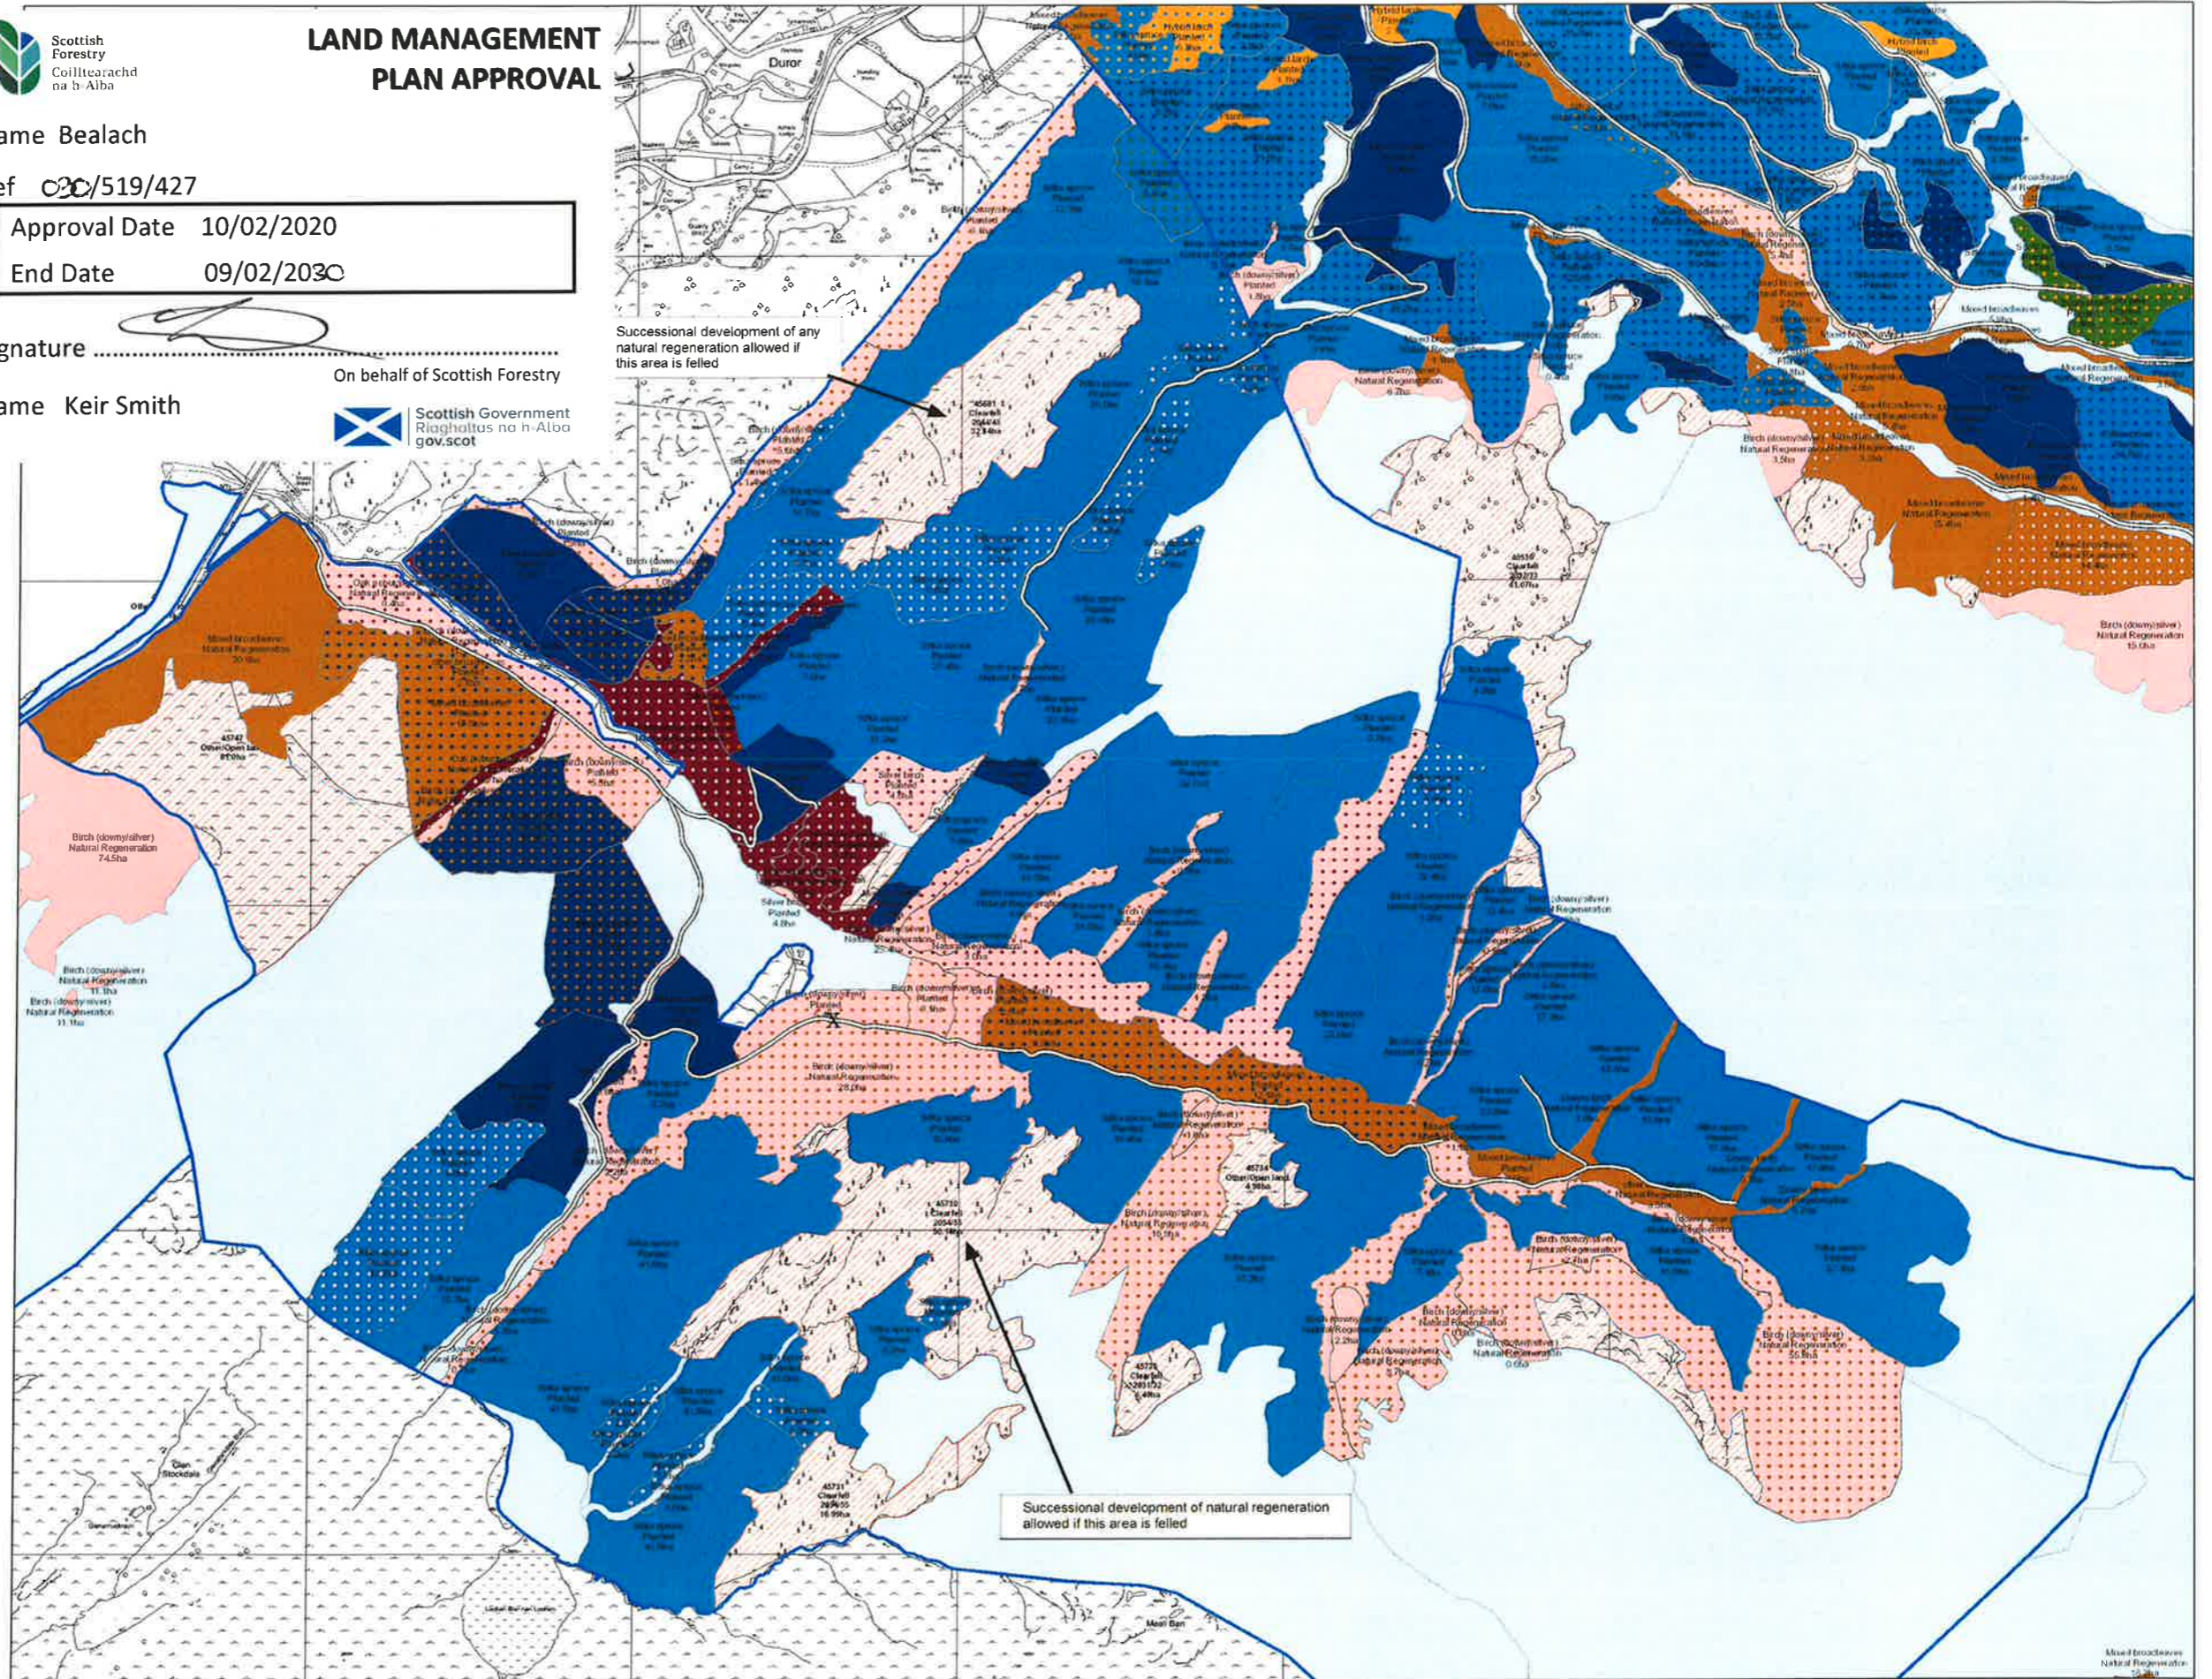

Bealach Restock - pure & mixed

LAND MANAGEMENT PLAN APPROVAL

Author: Mandie Currie
Scale @ A1: 1:10,000
Date: 16/12/2019

Name Bealach

Ref C20/519/427

Approval Date 10/02/2020
End Date 09/02/2030

Legend

Restock Areas

- Sitka spruce (SS)
Norway spruce (NS)
Lodgepole pine (LP)
Scots pine (SP)
Larch spp (EL/HL/JL)
Douglas fir (DF)
Mixed / other conifers (MC/XC)
Birch (BI)
Oak (OK)
Ash (AH)
Beech (BE)
Mixed / other broadleaves (MB/XB)
Open land

Species mixture
Main colour = Dominant species
Dots = Secondary species
Sitka spruce with Birch shown here

X = NM 9847 5175

Signature
Name Keir Smith
On behalf of Scottish Forestry

Reproduced by permission of Ordnance Survey on behalf of HMSO.
© Crown copyright and database right 2019. All rights reserved.
Ordnance Survey Licence number 10024925
© Getmapping Plc and Bluesky International Limited 2019.