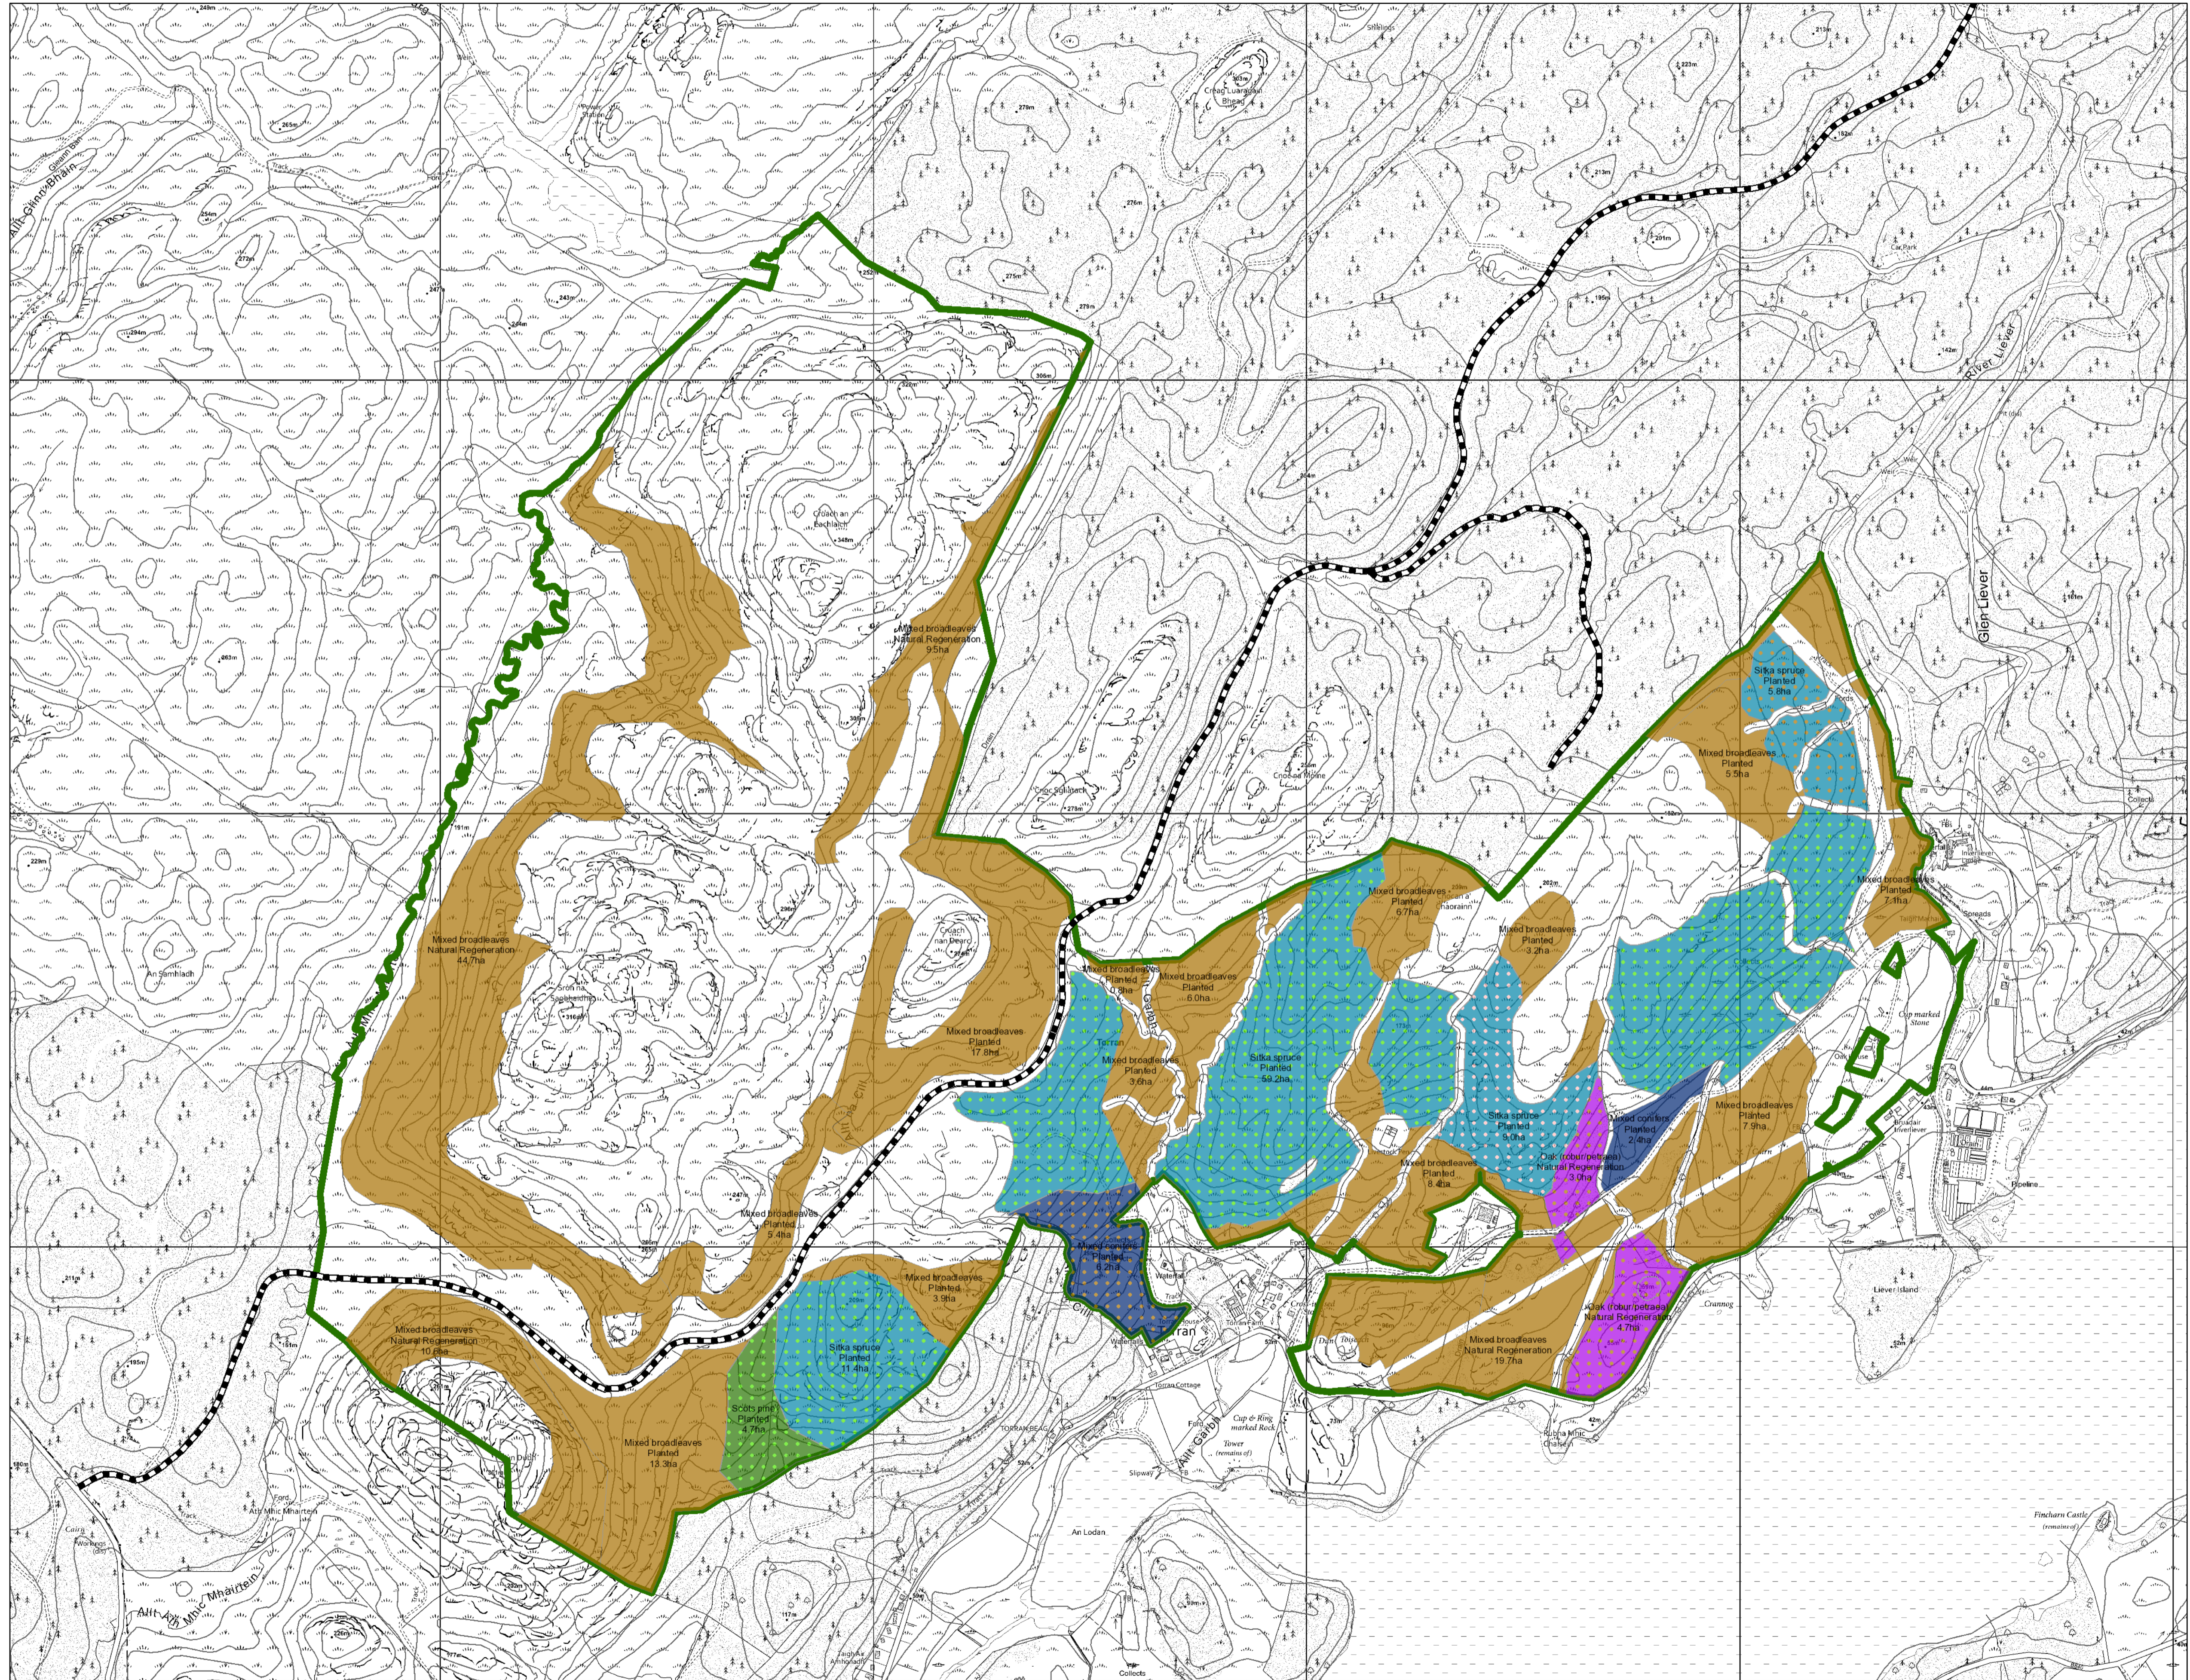

Torran proposals

Author: Jeni West

Scale @ A1: 1:7,500

Date: 28/09/2022

Legend

Forest Roads

■ Forest Roads

Blocks

■ Blocks

OS 50k Contours (GB)

— OS 50k Contours (GB)

Species - Pure and Mixtures

- Ash
- Beech
- Birch
- Douglas Fir
- Larch
- Lodgepole Pine
- Norway Spruce
- Oak
- Native Mixed/Other Broadleaves
- Other/Mixed Broadleaves
- Other/Mixed Conifers
- Scots Pine
- Sitka Spruce

0 0.050.1 0.2 0.3 0.4 km

Reproduced by permission of Ordnance Survey on behalf of HMSO.
© Crown copyright and database right 2022. All rights reserved.
Ordnance Survey Licence number 100024925.
© Getmapping Plc and Bluesky International Limited 2022.