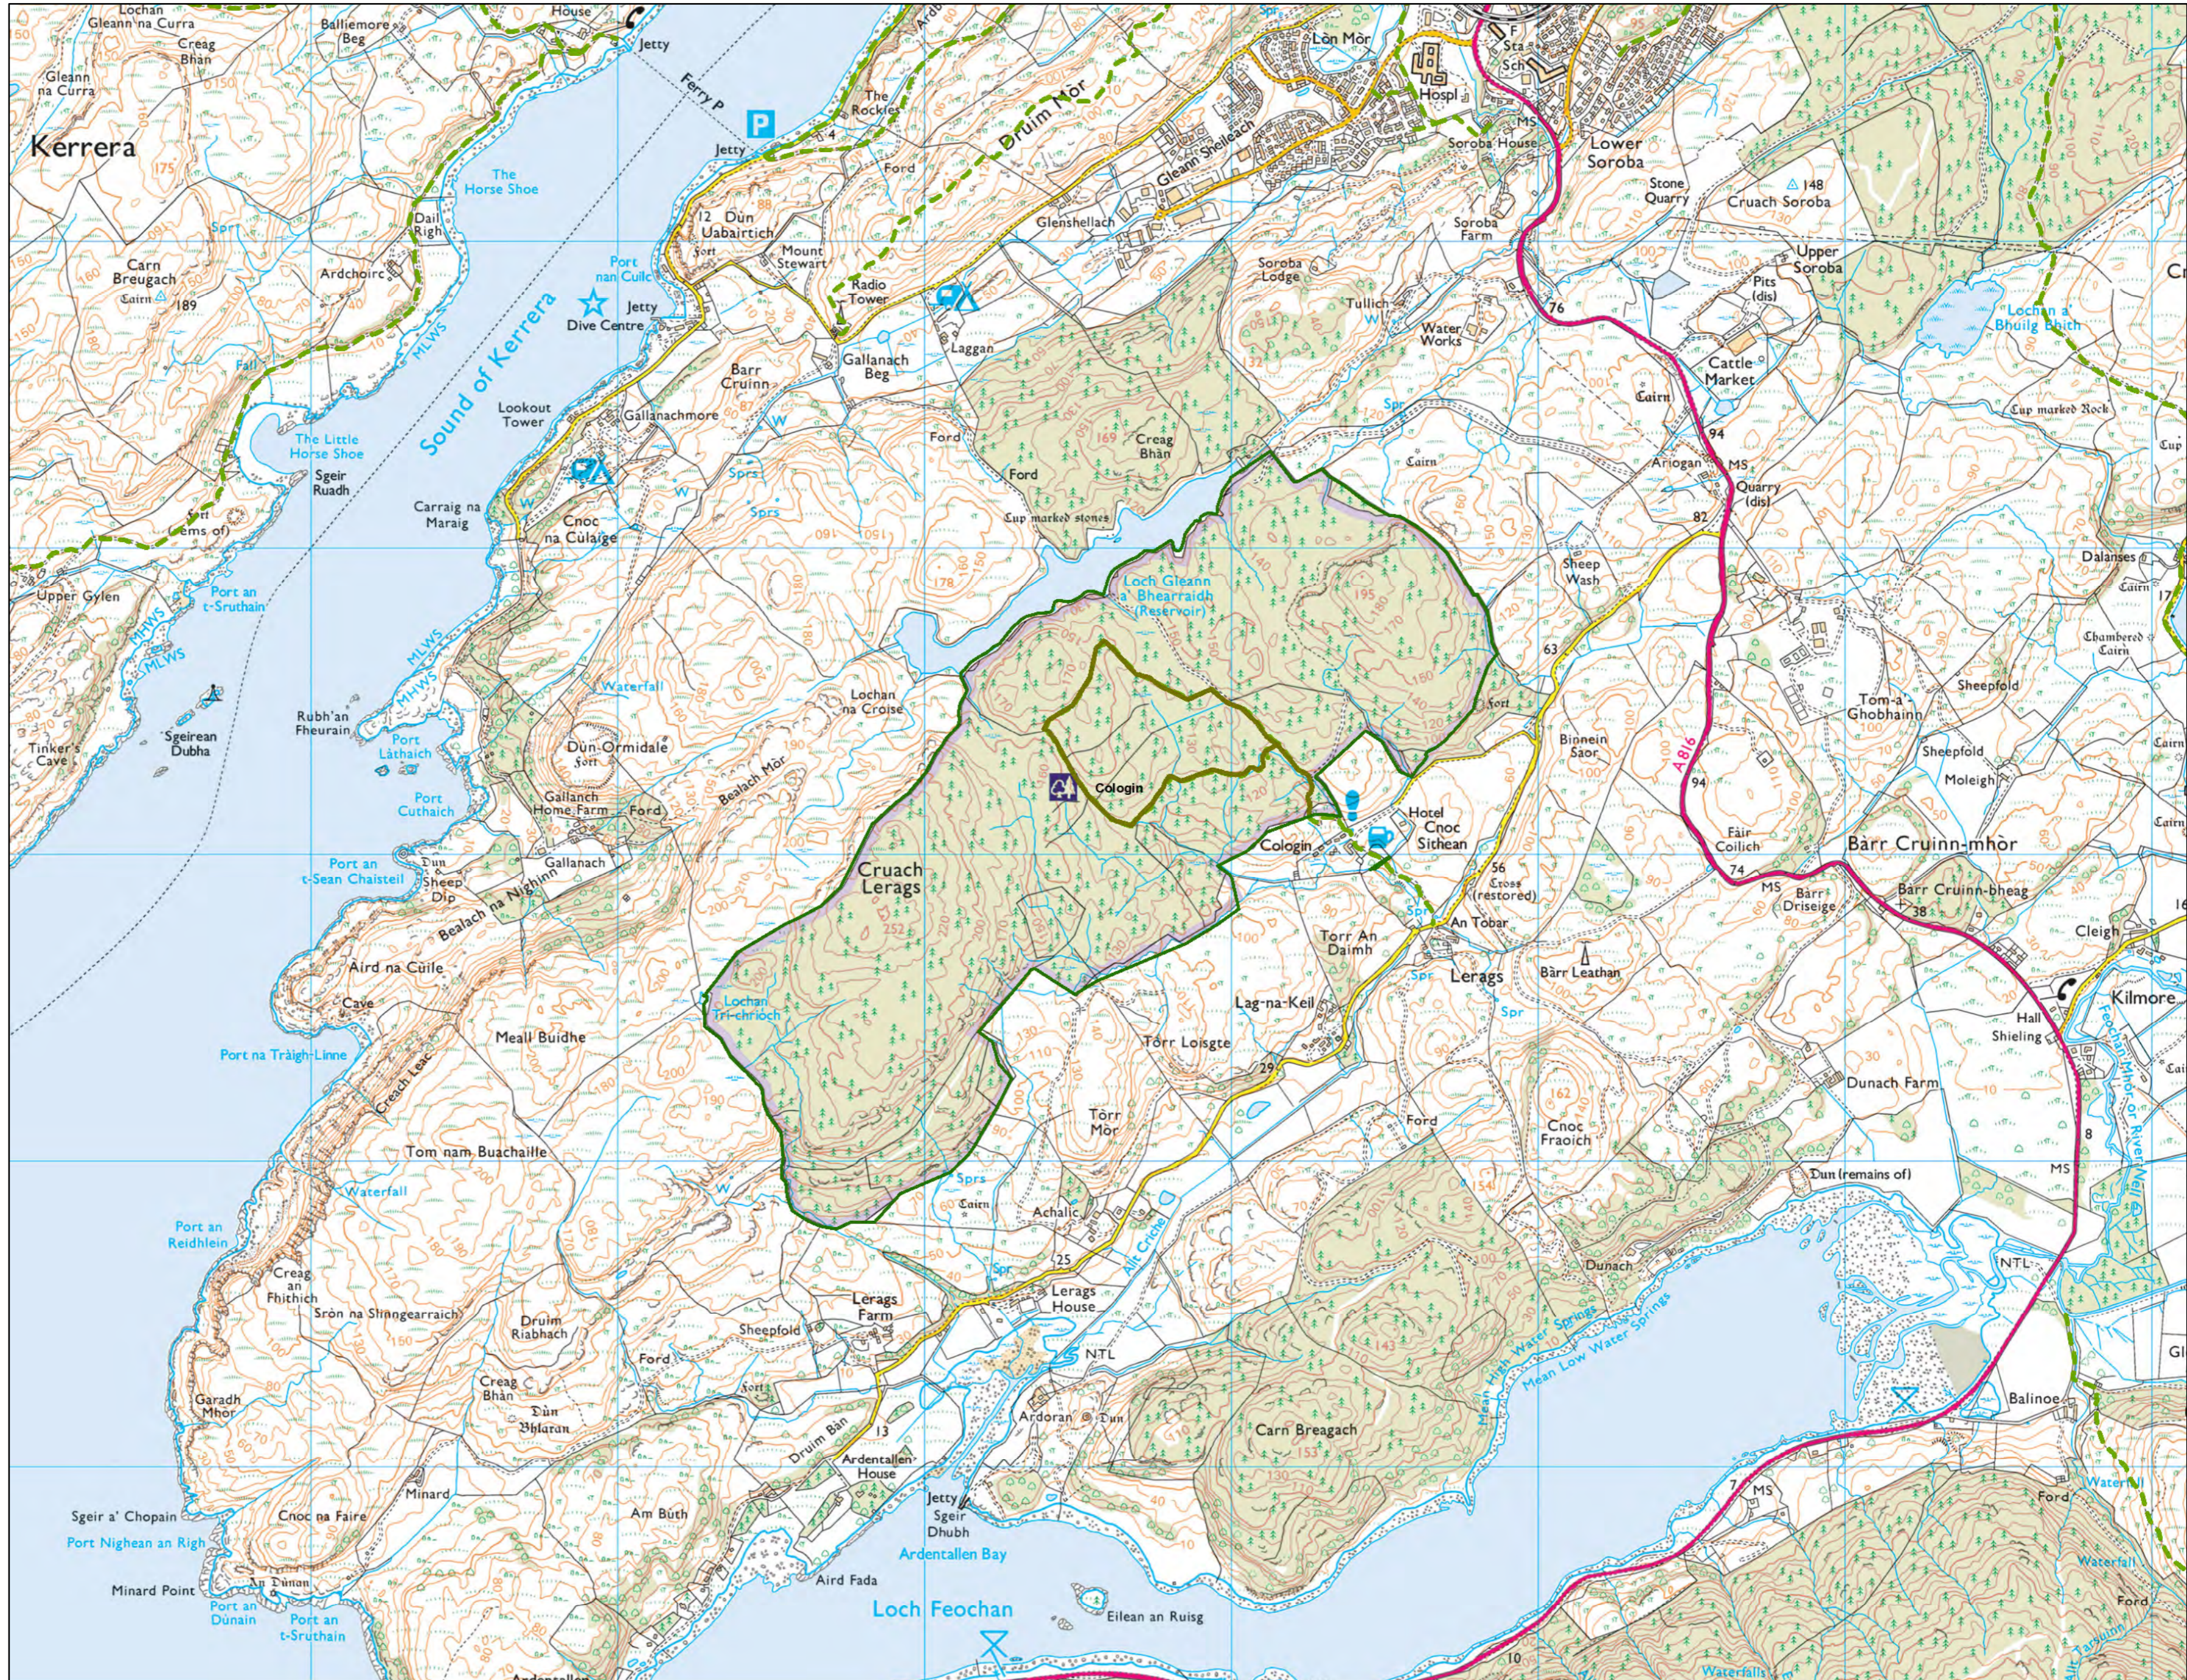

Map_3.13 Recreation

Author: Roger Wilson

Scale @ A2: 1:15,000

Date: 10/02/2021

Legend

Blocks

Blocks

Rec - Linear Assets

Rec - Linear Assets

Core Paths (Scot.)

Core Paths (Scot.)

Reproduced by permission of Ordnance Survey on behalf of HMSO. © Crown copyright and database right 2021. All rights reserved. Ordnance Survey Licence number 100024925. © Getmapping Plc and Bluesky International Limited 2021.