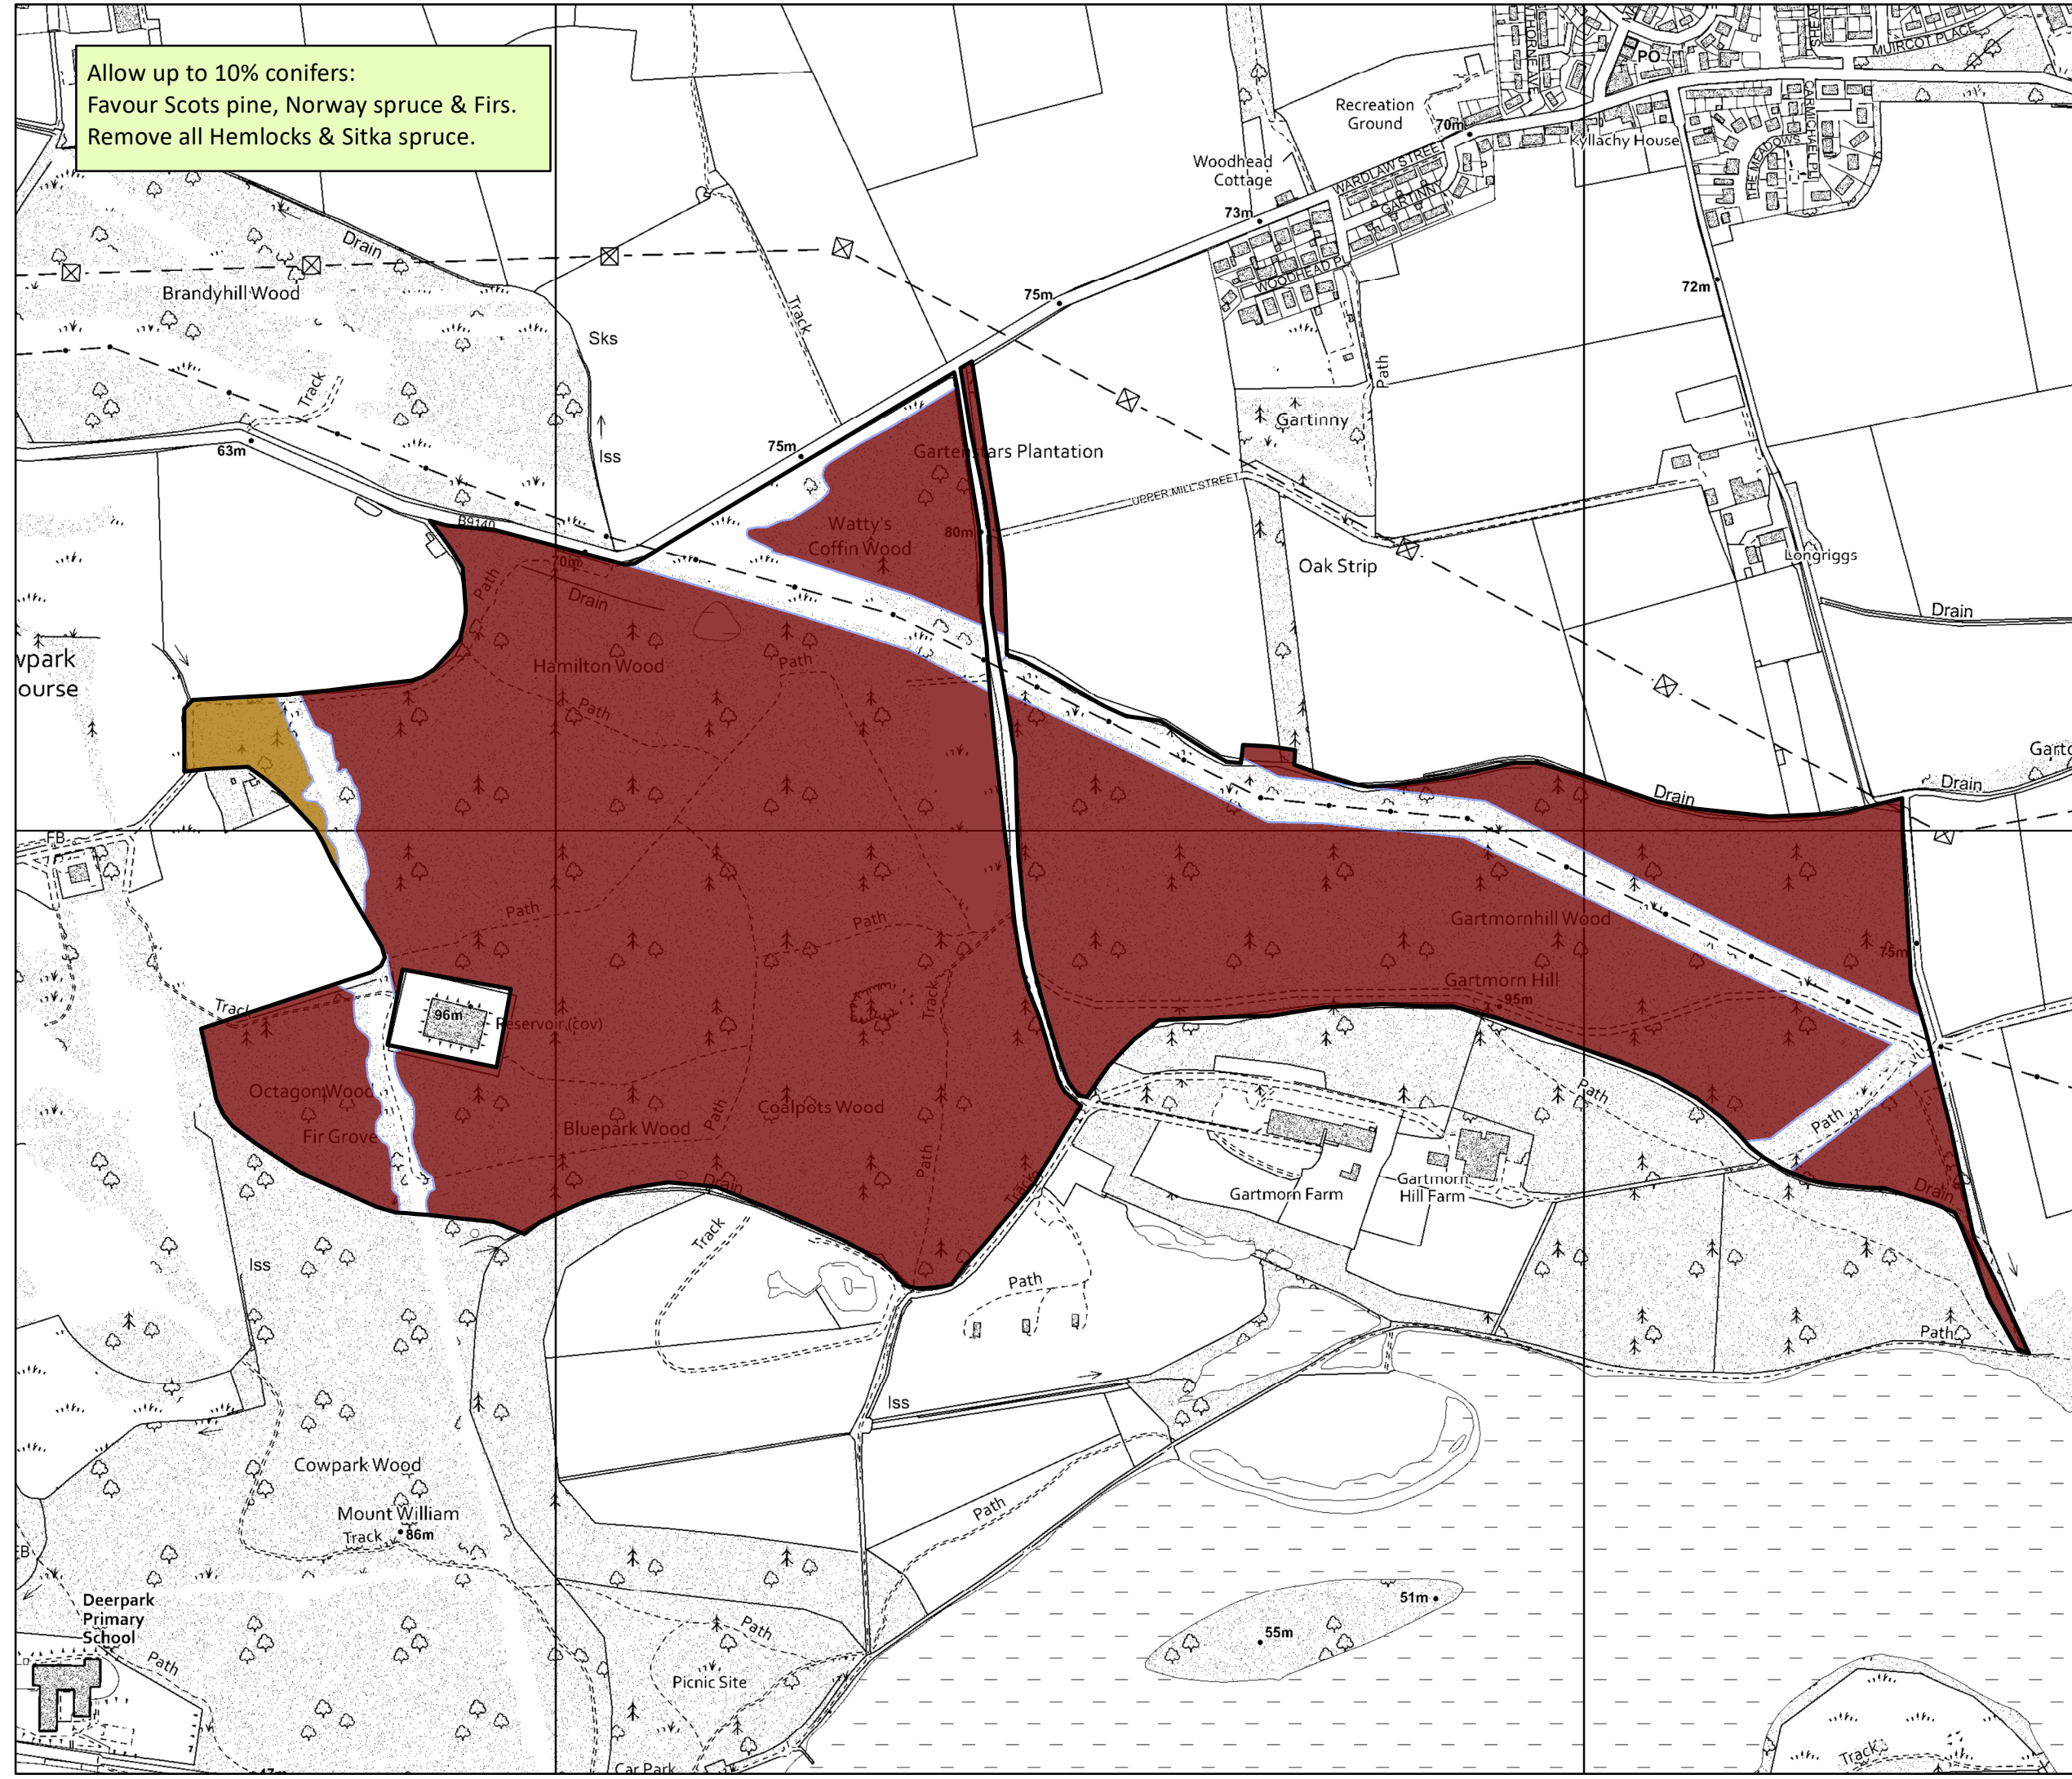

**Gartmorn Forest
Land Management Plan 2023-2033**

Map 17 Future Habitats & Species Plan

Author: Central Region Planning Team
Scale @ A3: 1:6,000 1 cm = 60 meters
Date: 12/04/2023

- Legend**
-  Gartmorn LMP boundary
 -  Open Successional
 -  Native Mixed/Other Broadleaves
 -  Other/Mixed Broadleaves

Allow up to 10% conifers:
Favour Scots pine, Norway spruce & Firs.
Remove all Hemlocks & Sitka spruce.

0 0.0276.055 0.11 0.165 0.22 Km

Reproduced by permission of Ordnance Survey on behalf of HMSO.
© Crown copyright and database right [2023]. All rights reserved.
Ordnance Survey Licence number [100021242].
© Getmapping Plc and Bluesky International Limited 2023.