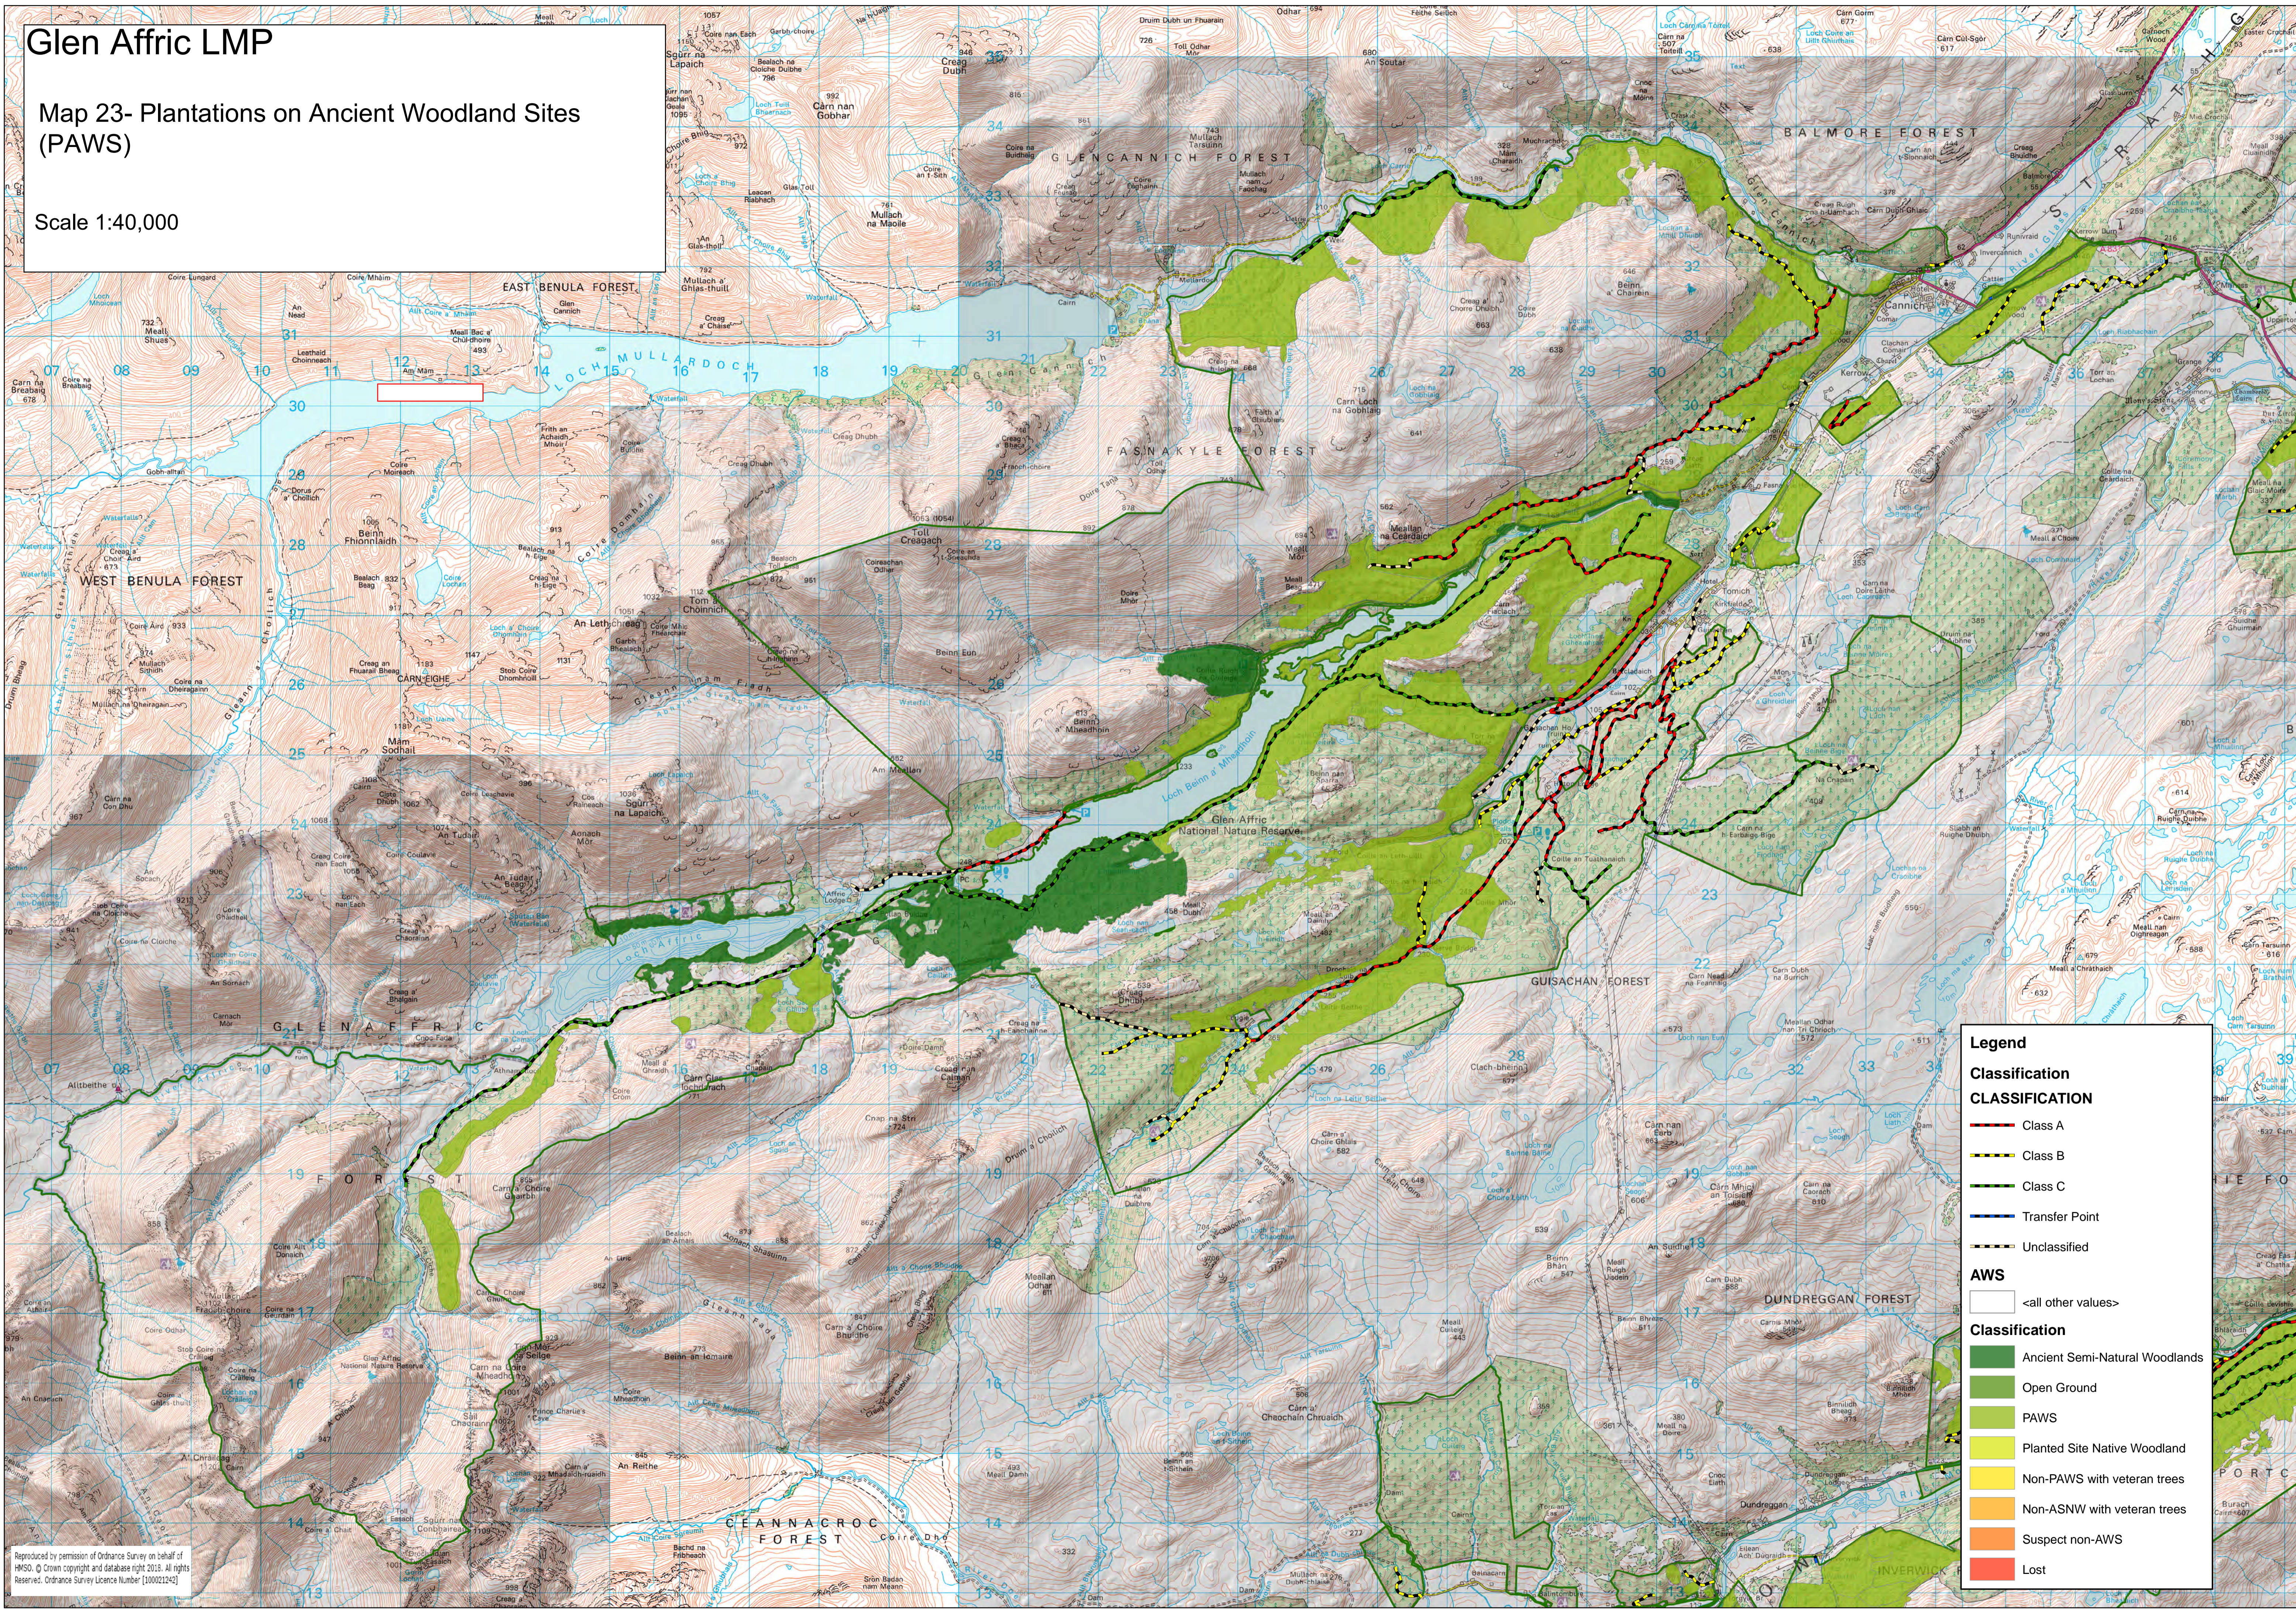

Glen Affric LMP

Map 23- Plantations on Ancient Woodland Sites (PAWS)

Scale 1:40,000

Legend

Classification

CLASSIFICATION

- Class A
- Class B
- Class C
- Transfer Point
- Unclassified

AWS

- <all other values>

Classification

- Ancient Semi-Natural Woodlands
- Open Ground
- PAWS
- Planted Site Native Woodland
- Non-PAWS with veteran trees
- Non-ASNW with veteran trees
- Suspect non-AWS
- Lost