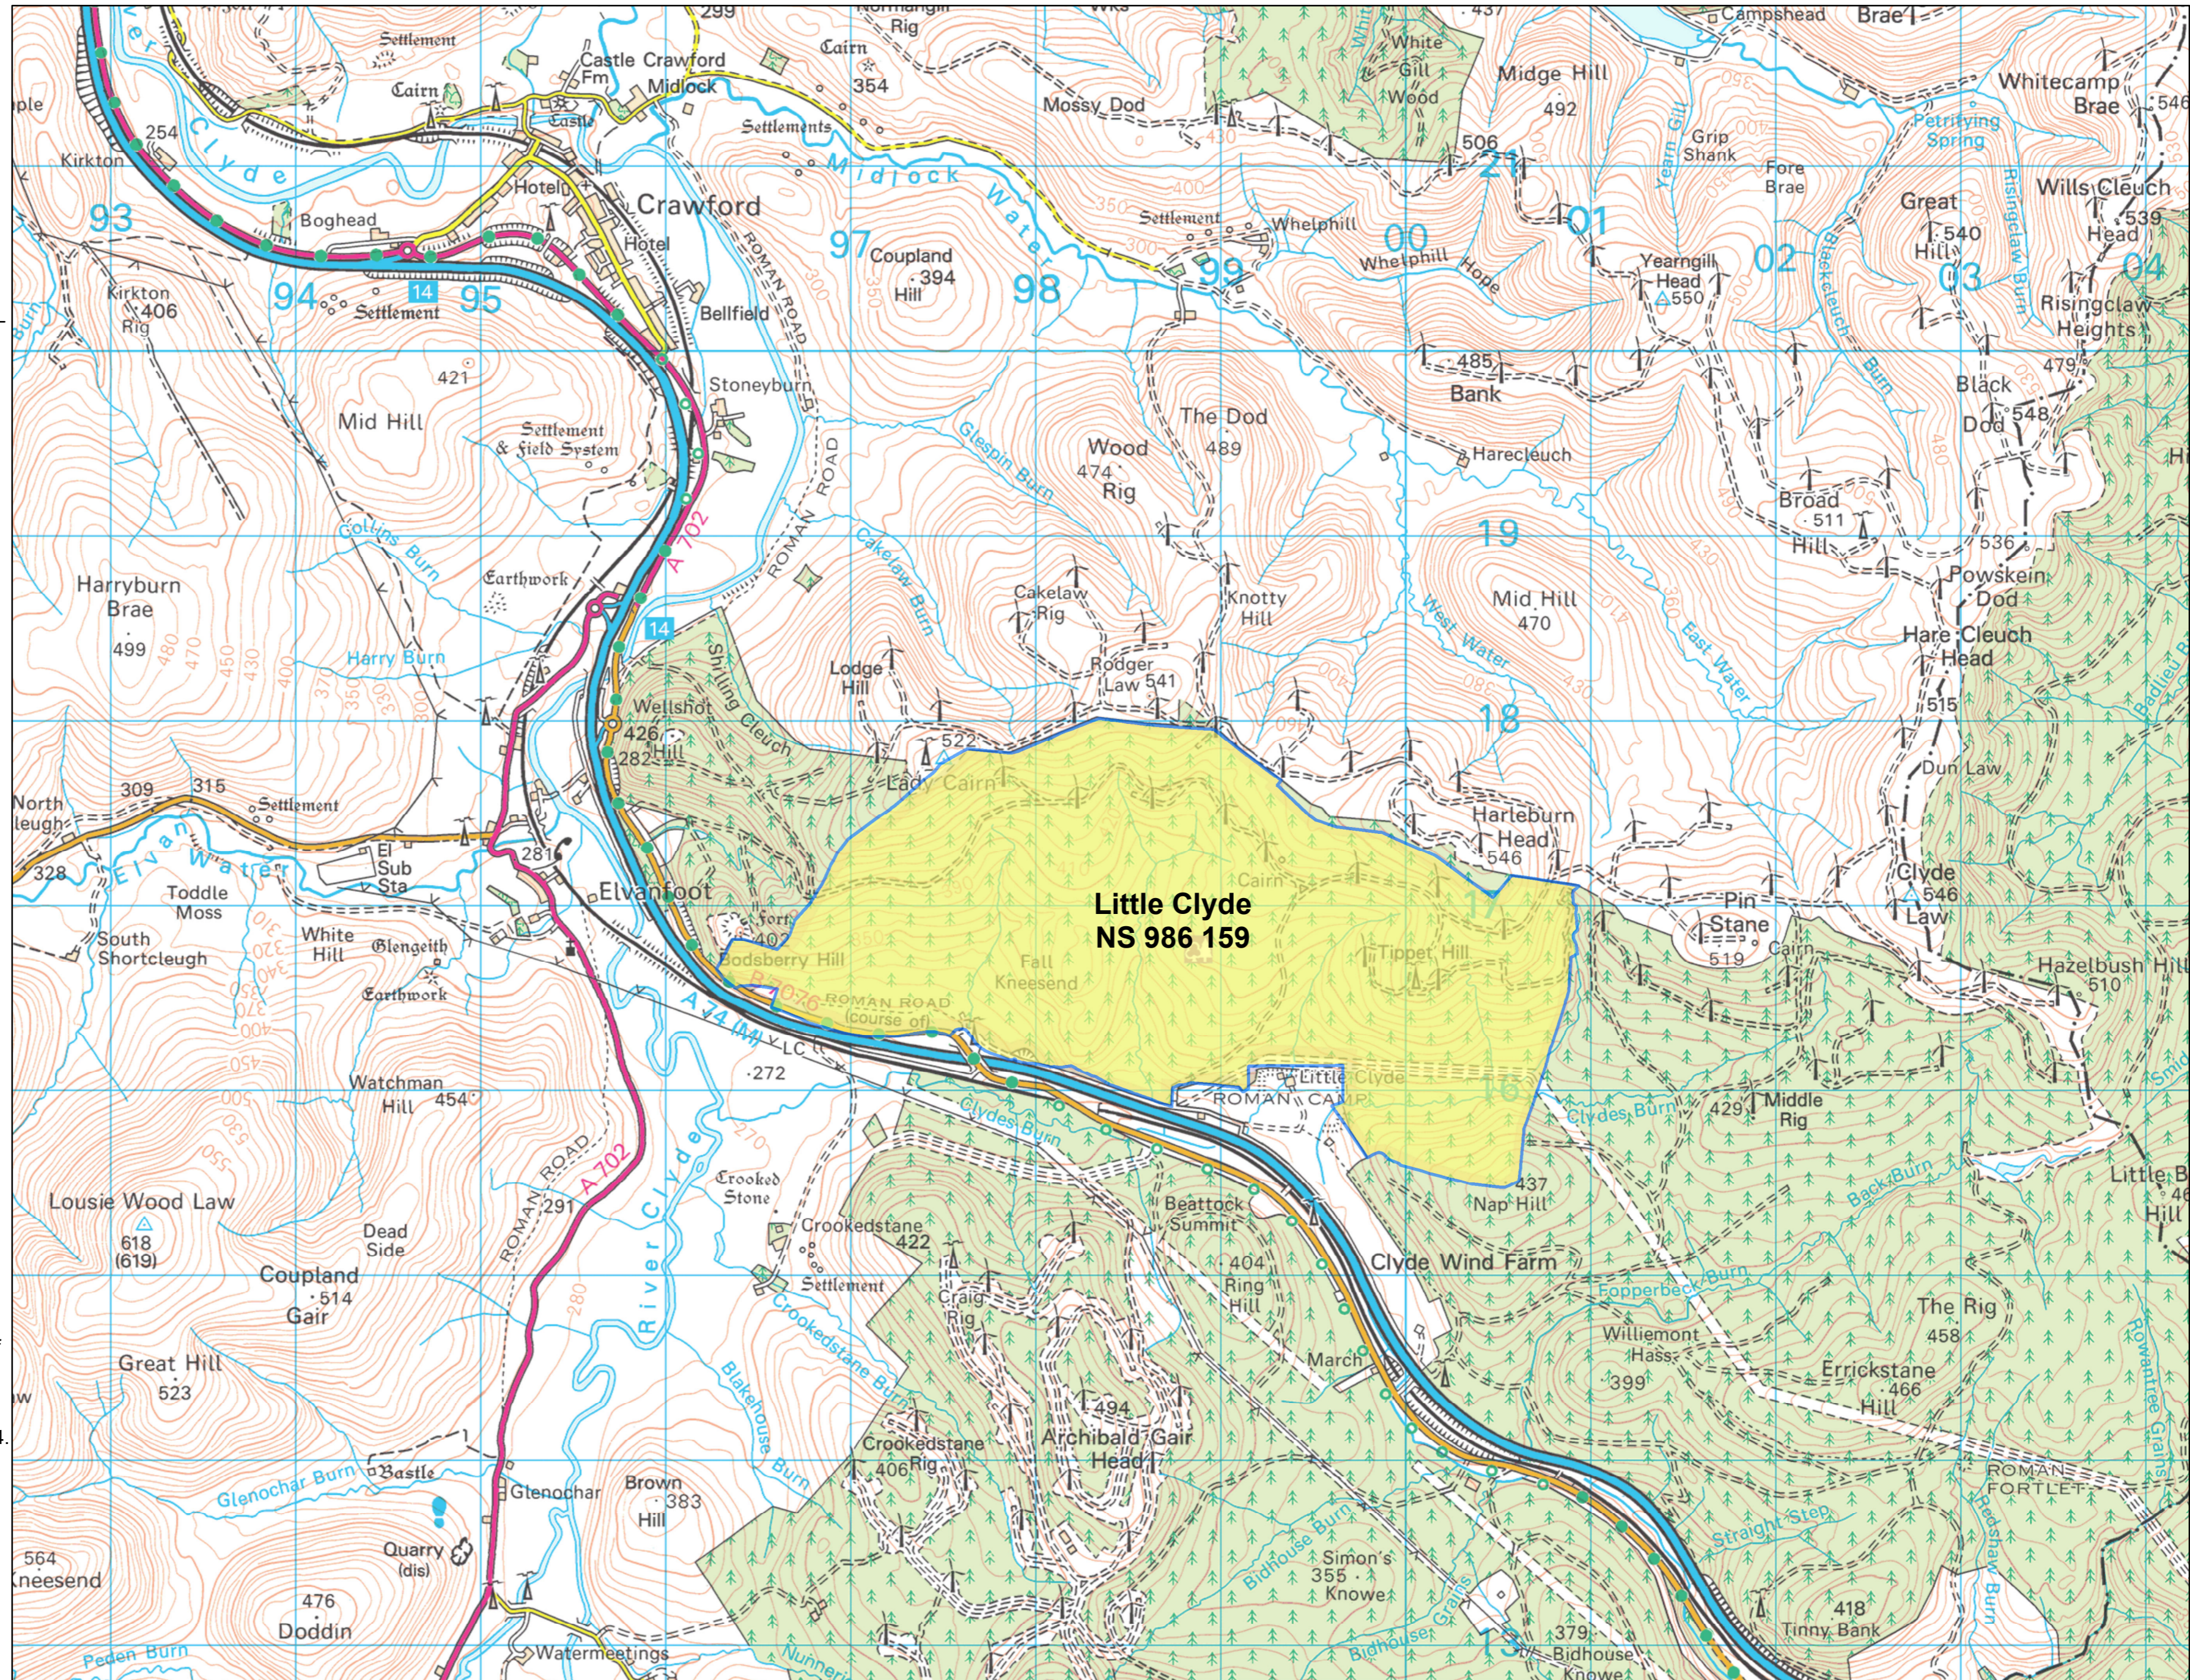

Little Clyde LMP 2024-2034
Map 1: Location

Author: David.Darroch

Scale @ A2: 1:25,000

Date: 27/03/2024

Legend

 Little Clyde
LMP area

Reproduced by permission of Ordnance Survey on behalf of HMSO. © Crown copyright and database right [2024]. All rights reserved. Ordnance Survey Licence number [100021242]. © Getmapping Plc and Bluesky International Limited 2024.