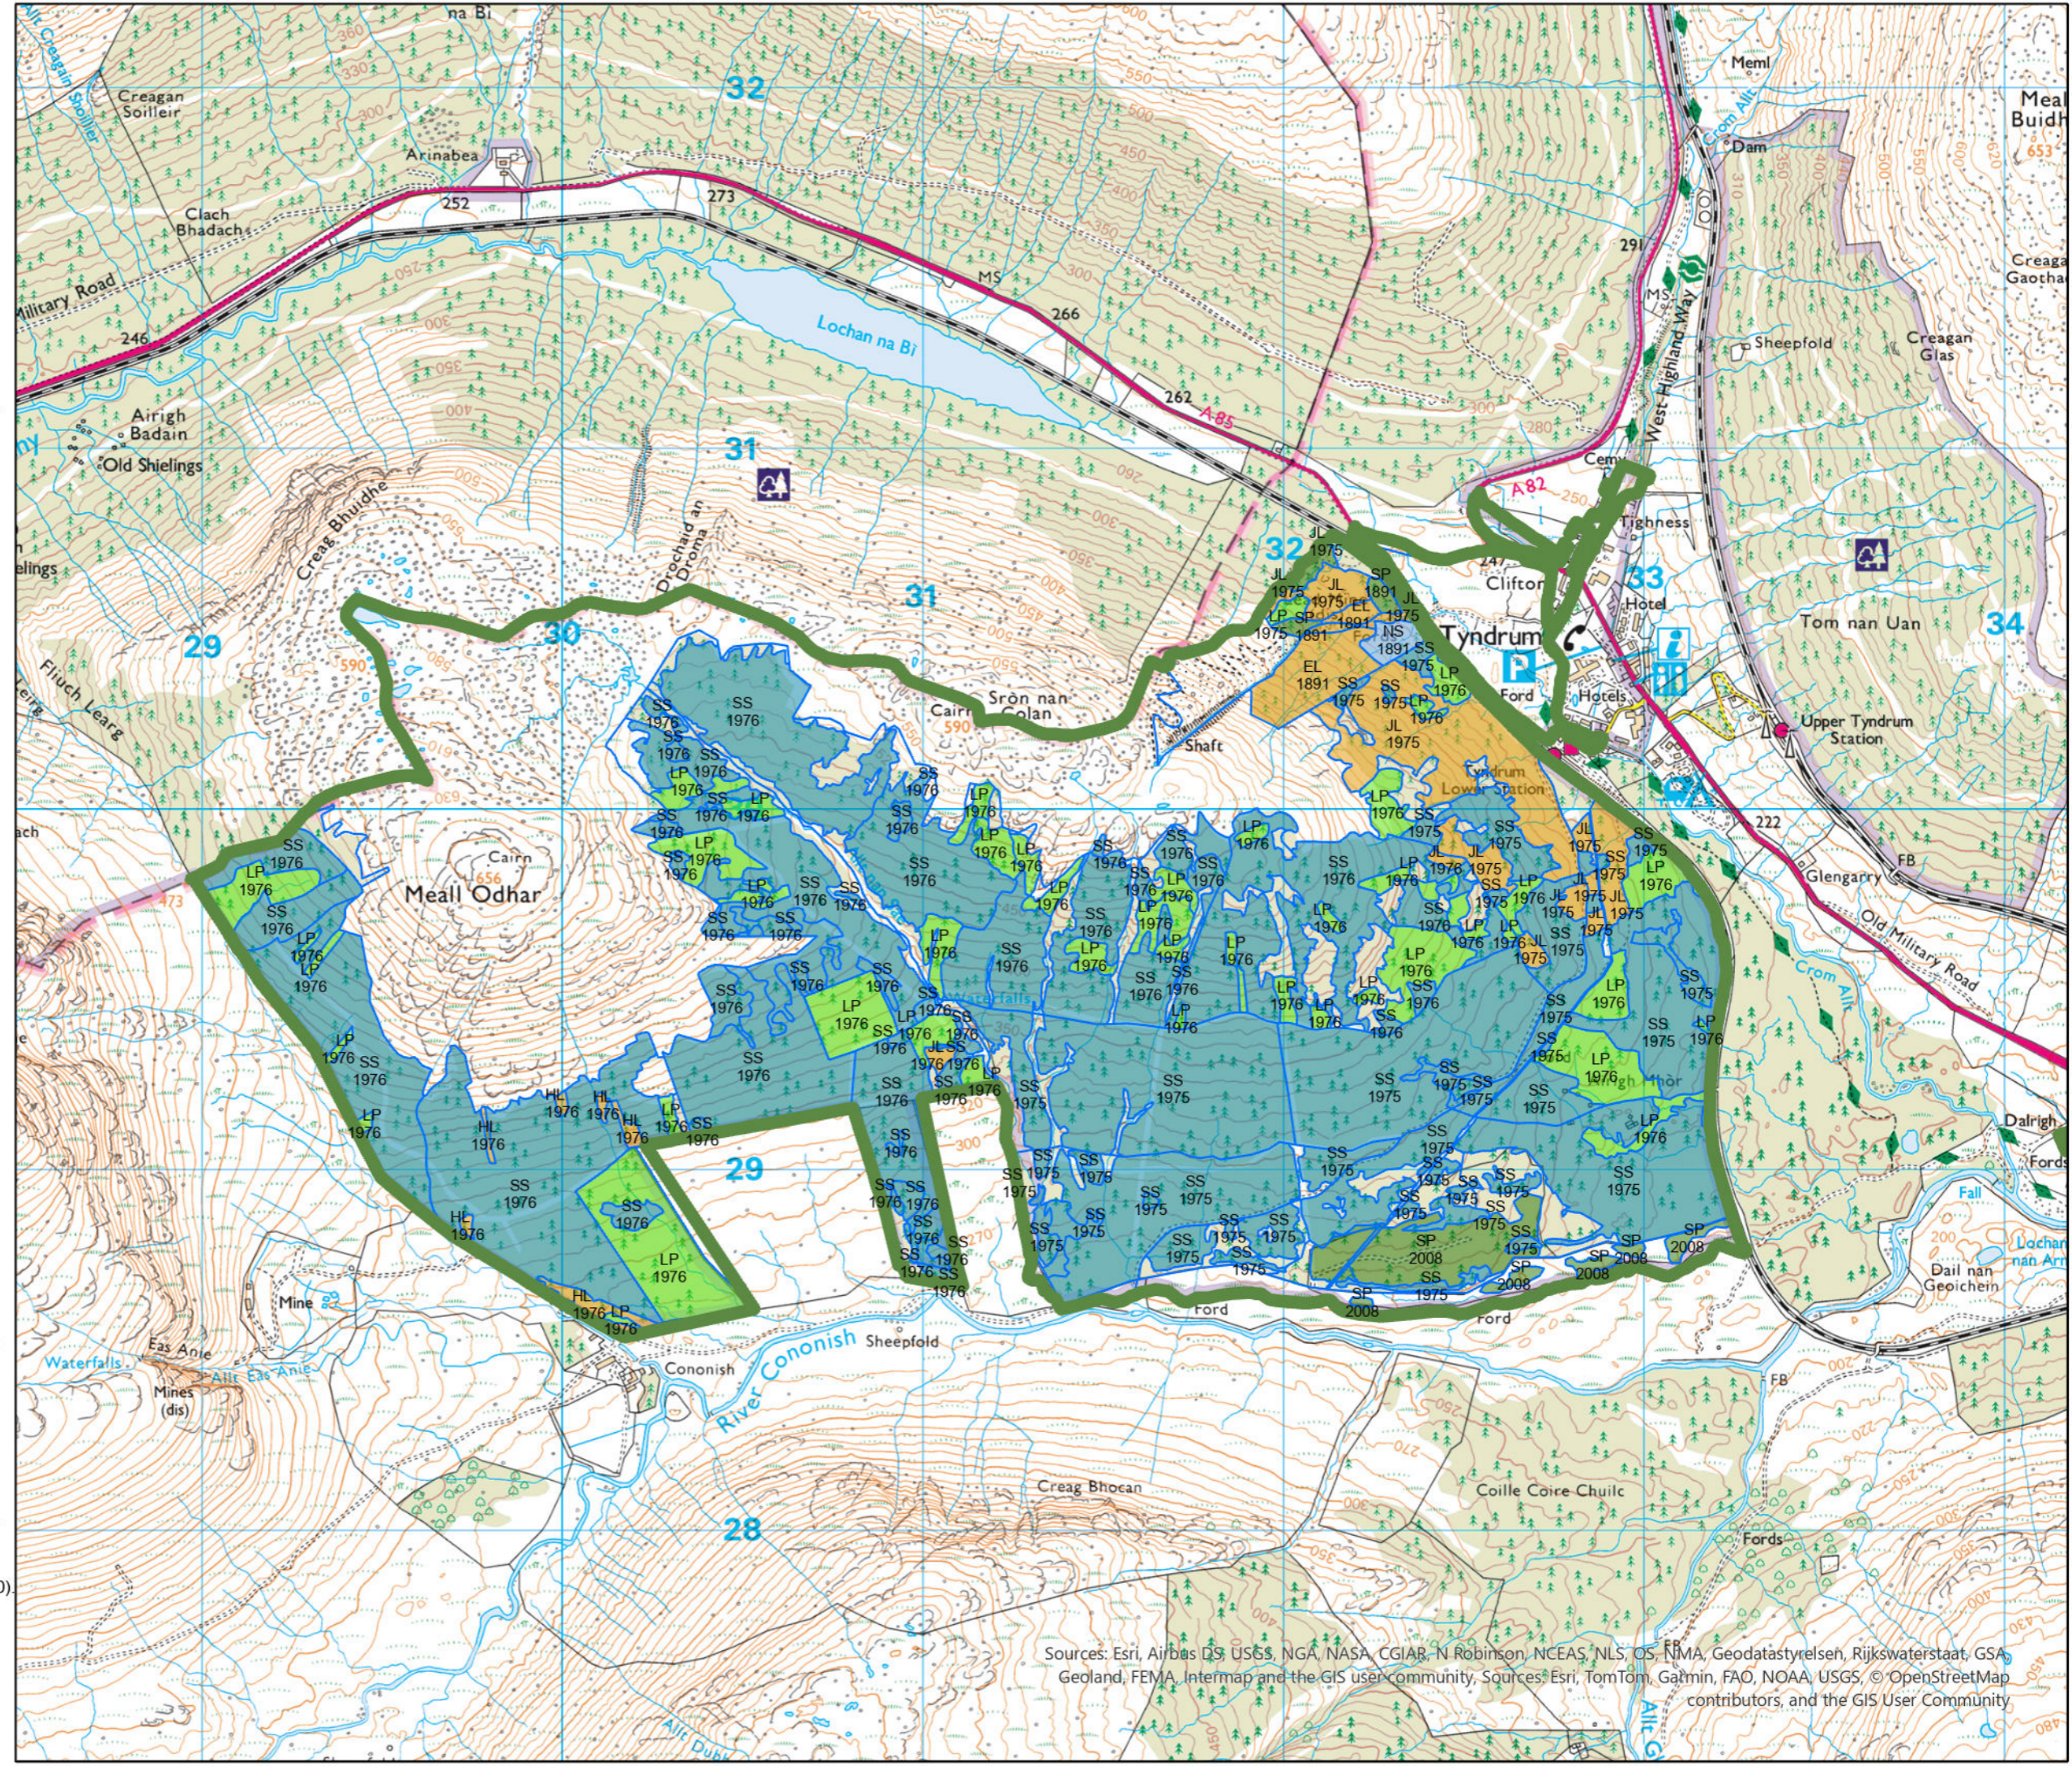

M2: Current Species

Author: FLS Planning
Scale @ A3: 1:17,000
Date: 1/30/2025

Legend

-  Plan Area
-  Larch
-  Lodgepole Pine
-  Norway Spruce
-  Scots Pine
-  Sitka Spruce
-  Open

Reproduced by permission of Ordnance Survey on behalf of HMSO.
© Crown copyright and database right [2025]. All rights reserved.
Ordnance Survey Licence number [100024925].
© Getmapping Plc and Bluesky International Limited 2025.

Declaration by FLS as an Operator.
All timber arising from the FLS National Forests and
Land represents a negligible risk under EUTR (No 995/210).

Sources: Esri, Airbas DS, USGS, NGA, NASA, CGIAR, N Robinson, NCEAS, NLS, OS, NMA, Geodatastyrelsen, Rijkswaterstaat, GSA, Geoland, FEMA, Intermap and the GIS user community, Sources: Esri, TomTom, Garmin, FAO, NOAA, USGS, © OpenStreetMap contributors, and the GIS User Community