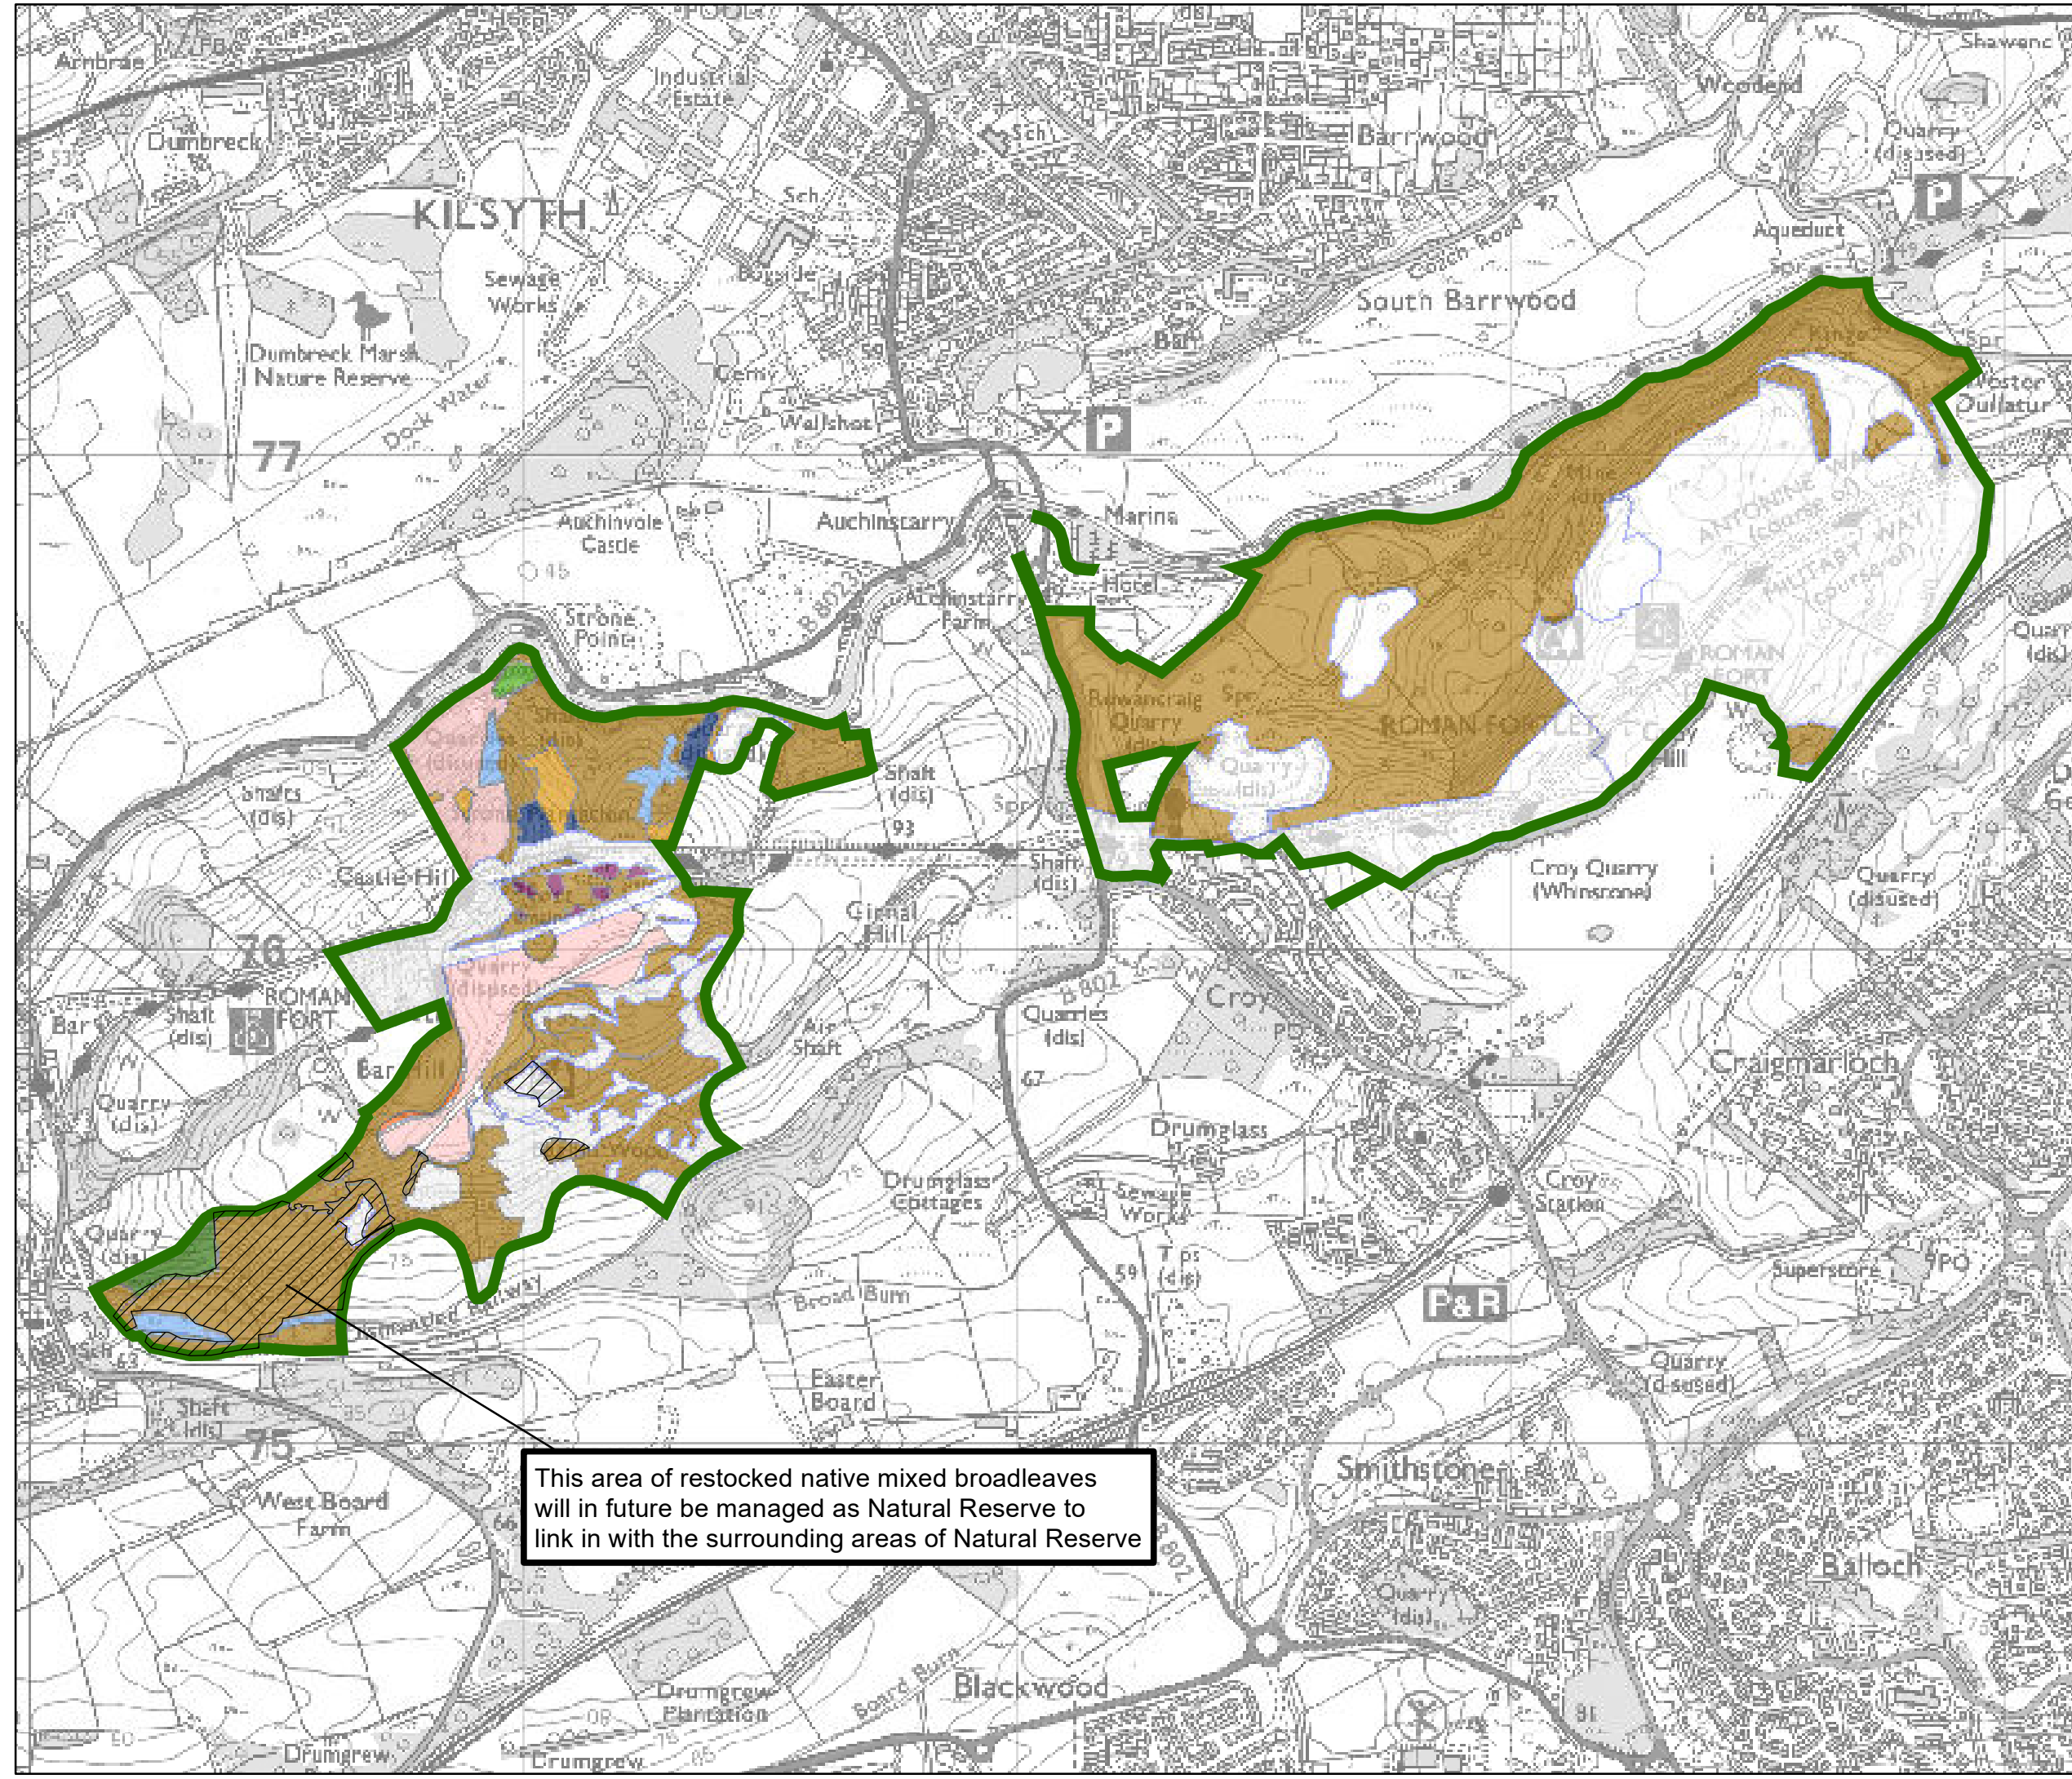

**FUTURE HABITATS AND SPECIES**

Author: u321351  
Scale @ A3: 1:12,500  
Date: 09/04/2021

- Legend**
-  Blocks
  -  Open
  -  Beech
  -  Birch
  -  Oak
  -  Other Broadleaves
  -  Other Conifers
  -  Larch
  -  Lodgepole Pine
  -  Norway Spruce
  -  Scots Pine
  -  Area for SF approval

Reproduced by permission of Ordnance Survey on behalf of HMSO.  
© Crown copyright and database right [2021]. All rights reserved.  
Ordnance Survey Licence number [100021242].  
© Getmapping Plc and Bluesky International Limited 2021.

This area of restocked native mixed broadleaves will in future be managed as Natural Reserve to link in with the surrounding areas of Natural Reserve