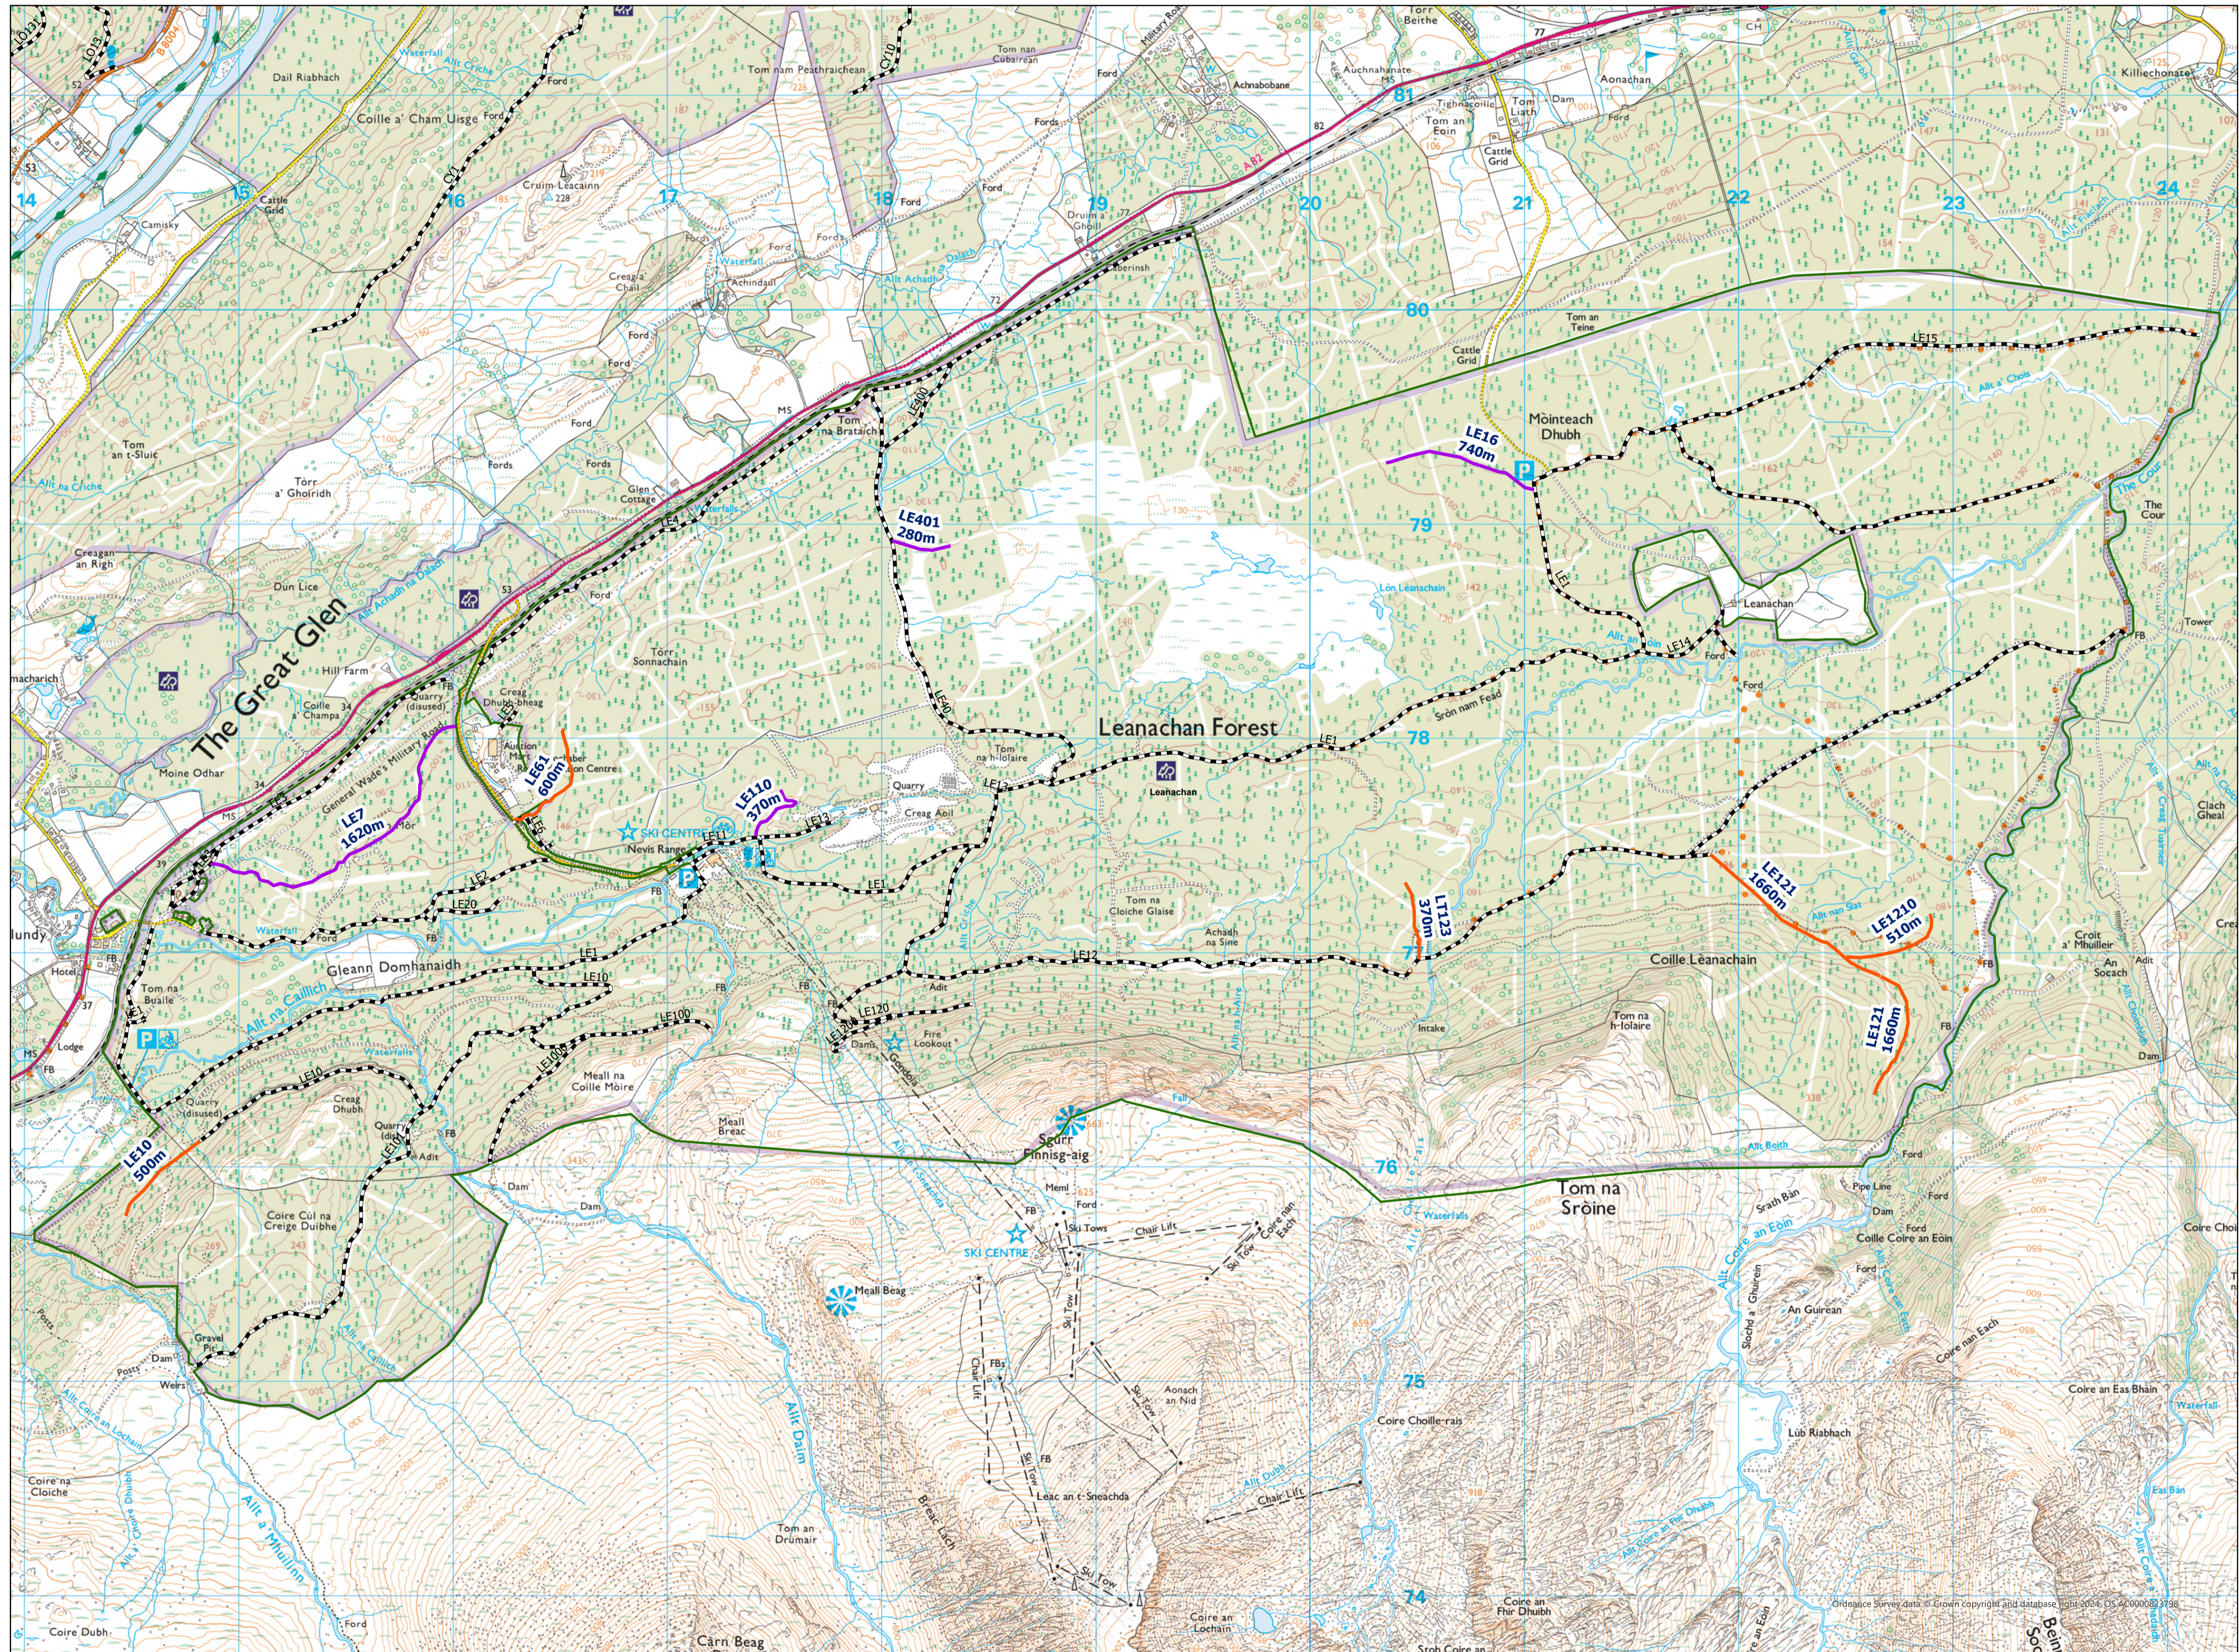

A1Landscape
Leanachan
Land Management Plan

Scale: 1:15,000

Date: 12/12/2024

- ▬ Leanachan Forest
- - - Forest Roads
- ▬ Planned Roads - Screening Opinion Obtained
- ▬ Planned Roads - Screening Opinion Requested

© Crown copyright and database right [2024].
All rights reserved. Ordnance Survey Licence
number AC0000820350
© Getmapping Plc and Bluesky International Limited 2024.

Declaration by FLS as an Operator.
All timber arising from the FLS National Forests and
Land represents a negligible risk under EUTR (No 995/210).