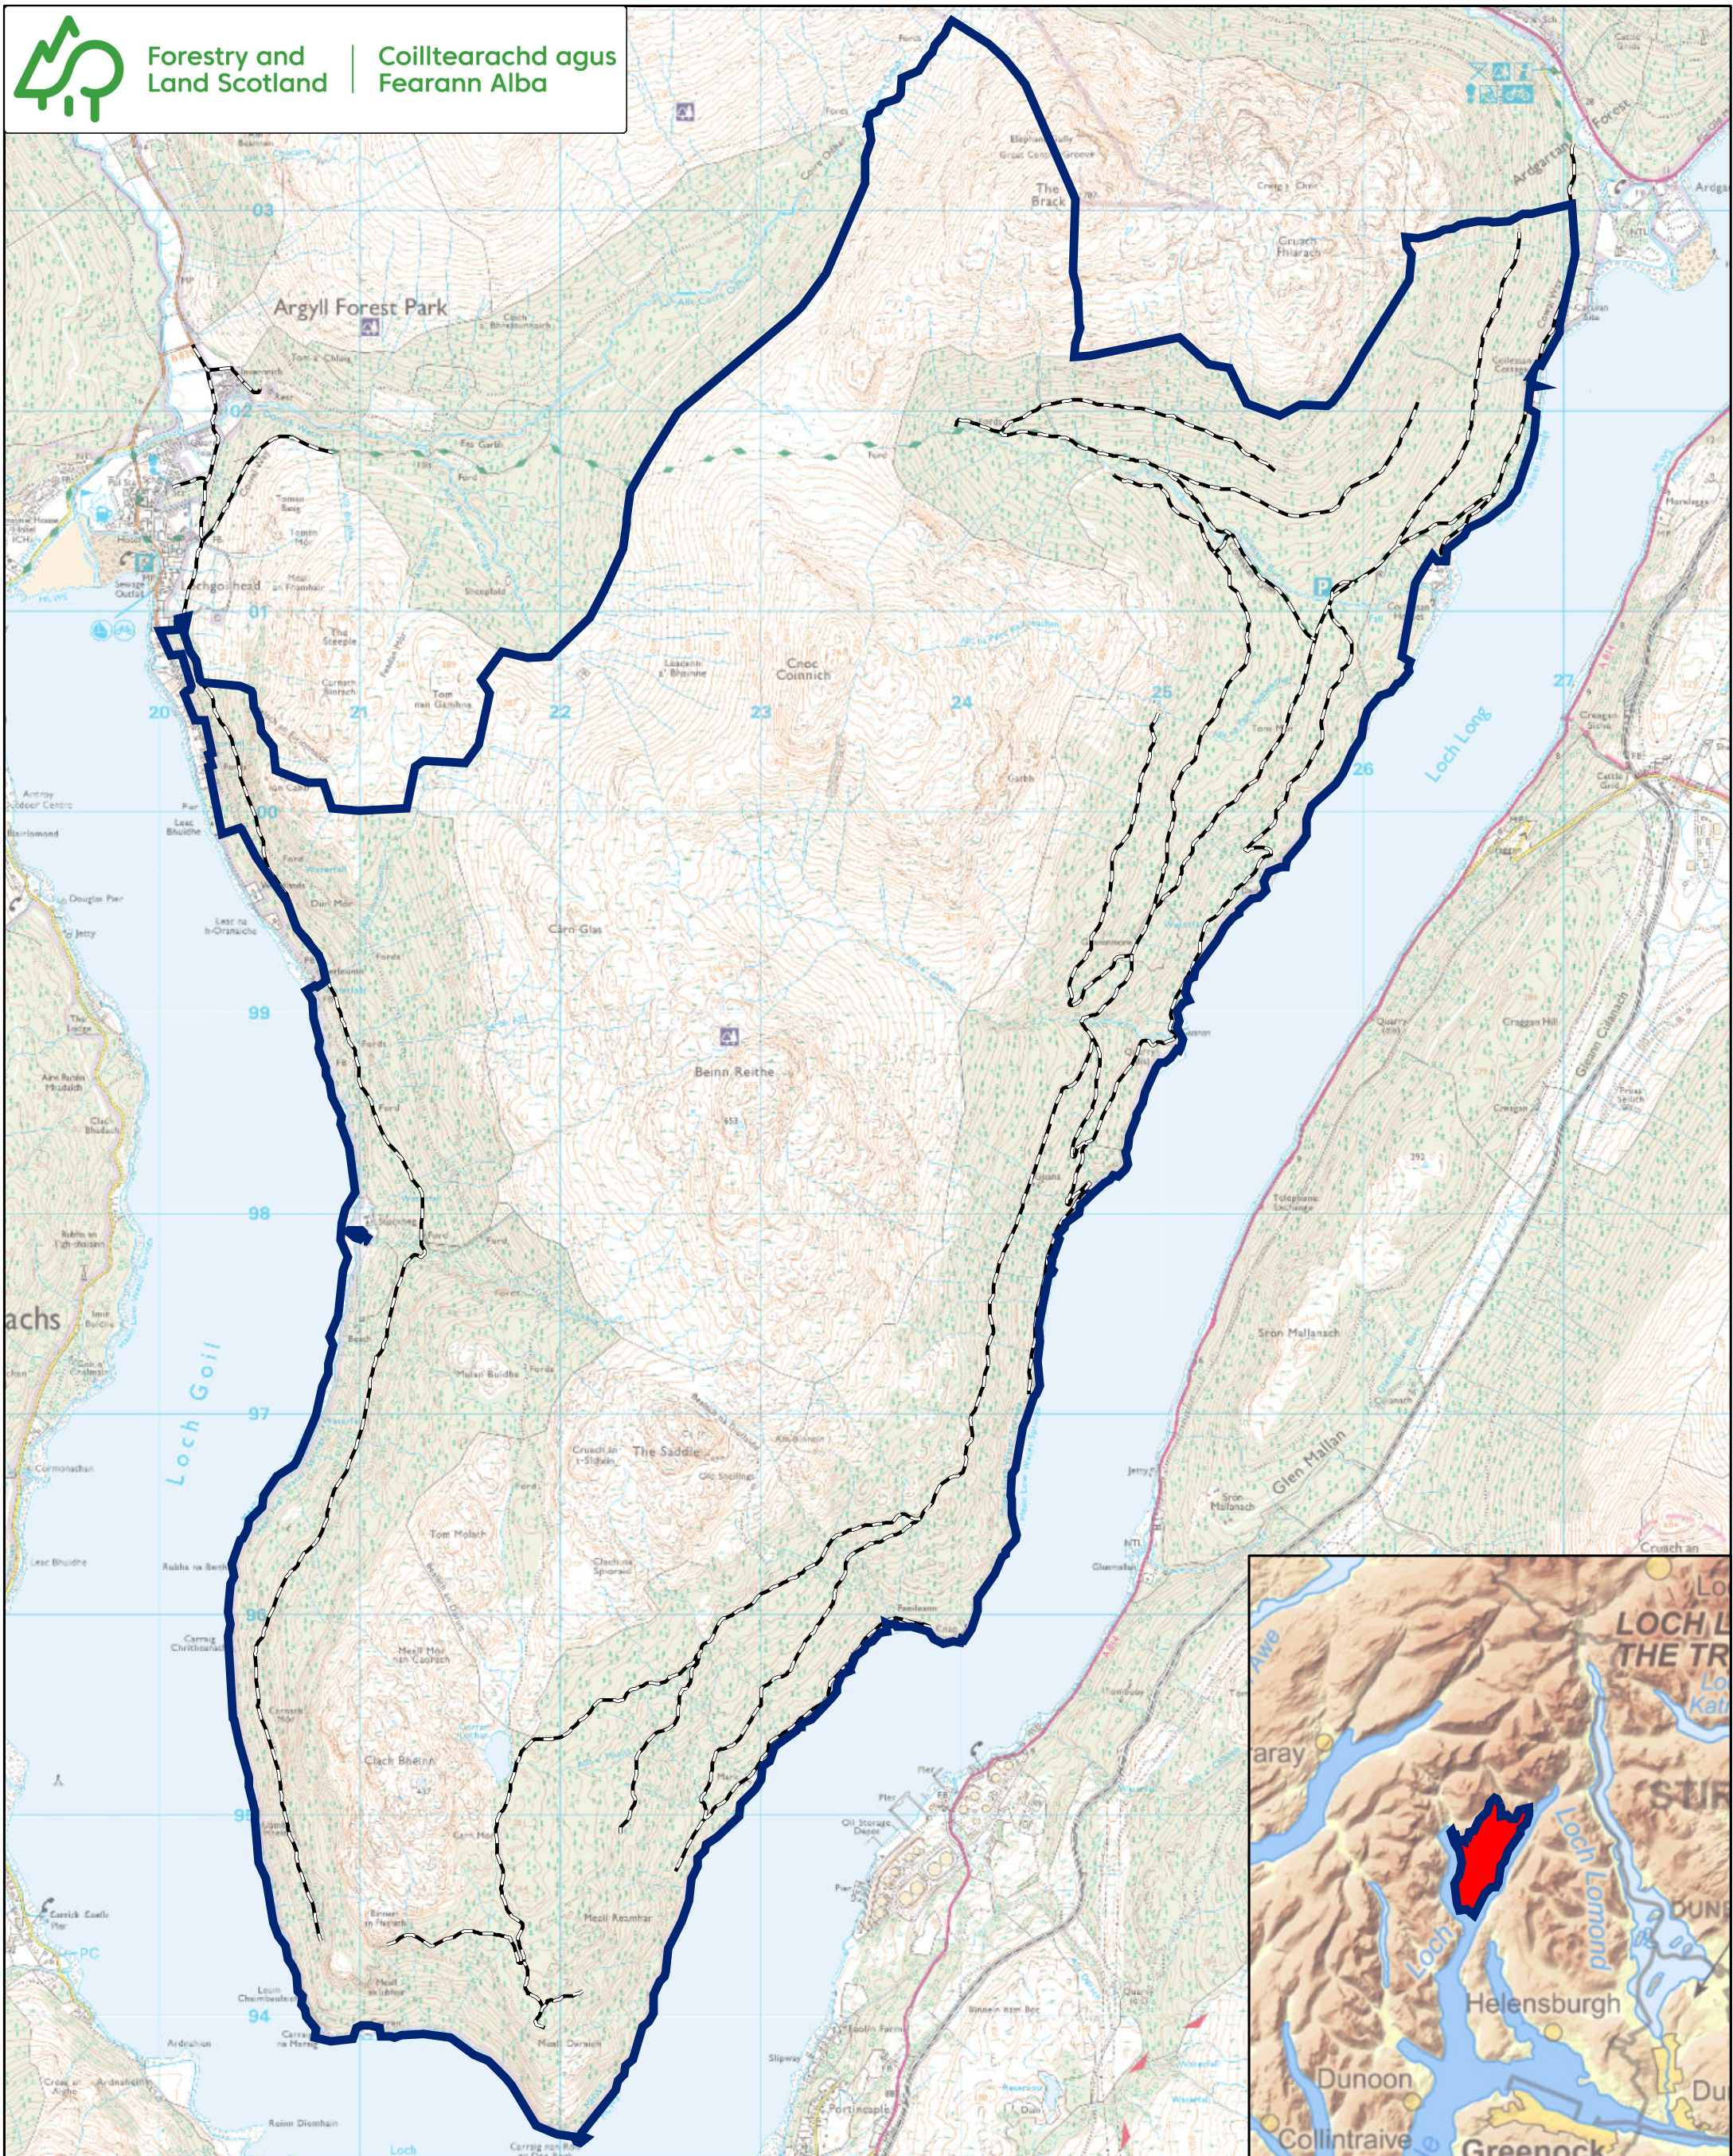

Forestry and Land Scotland

Coilltearachd agus Fearann Alba

CENTRAL REGION
Ardgarten Land Management Plan: location and topography

Scale @ A3: 1:30,000

Date: 20/11/2019

Author: Stephen Murphy

Reproduced by permission of Ordnance Survey on behalf of HMSO. © Crown copyright and database right [2019]. All rights reserved. Ordnance Survey Licence number [100021242]. © Getmapping Plc and Bluesky International Limited 2019.