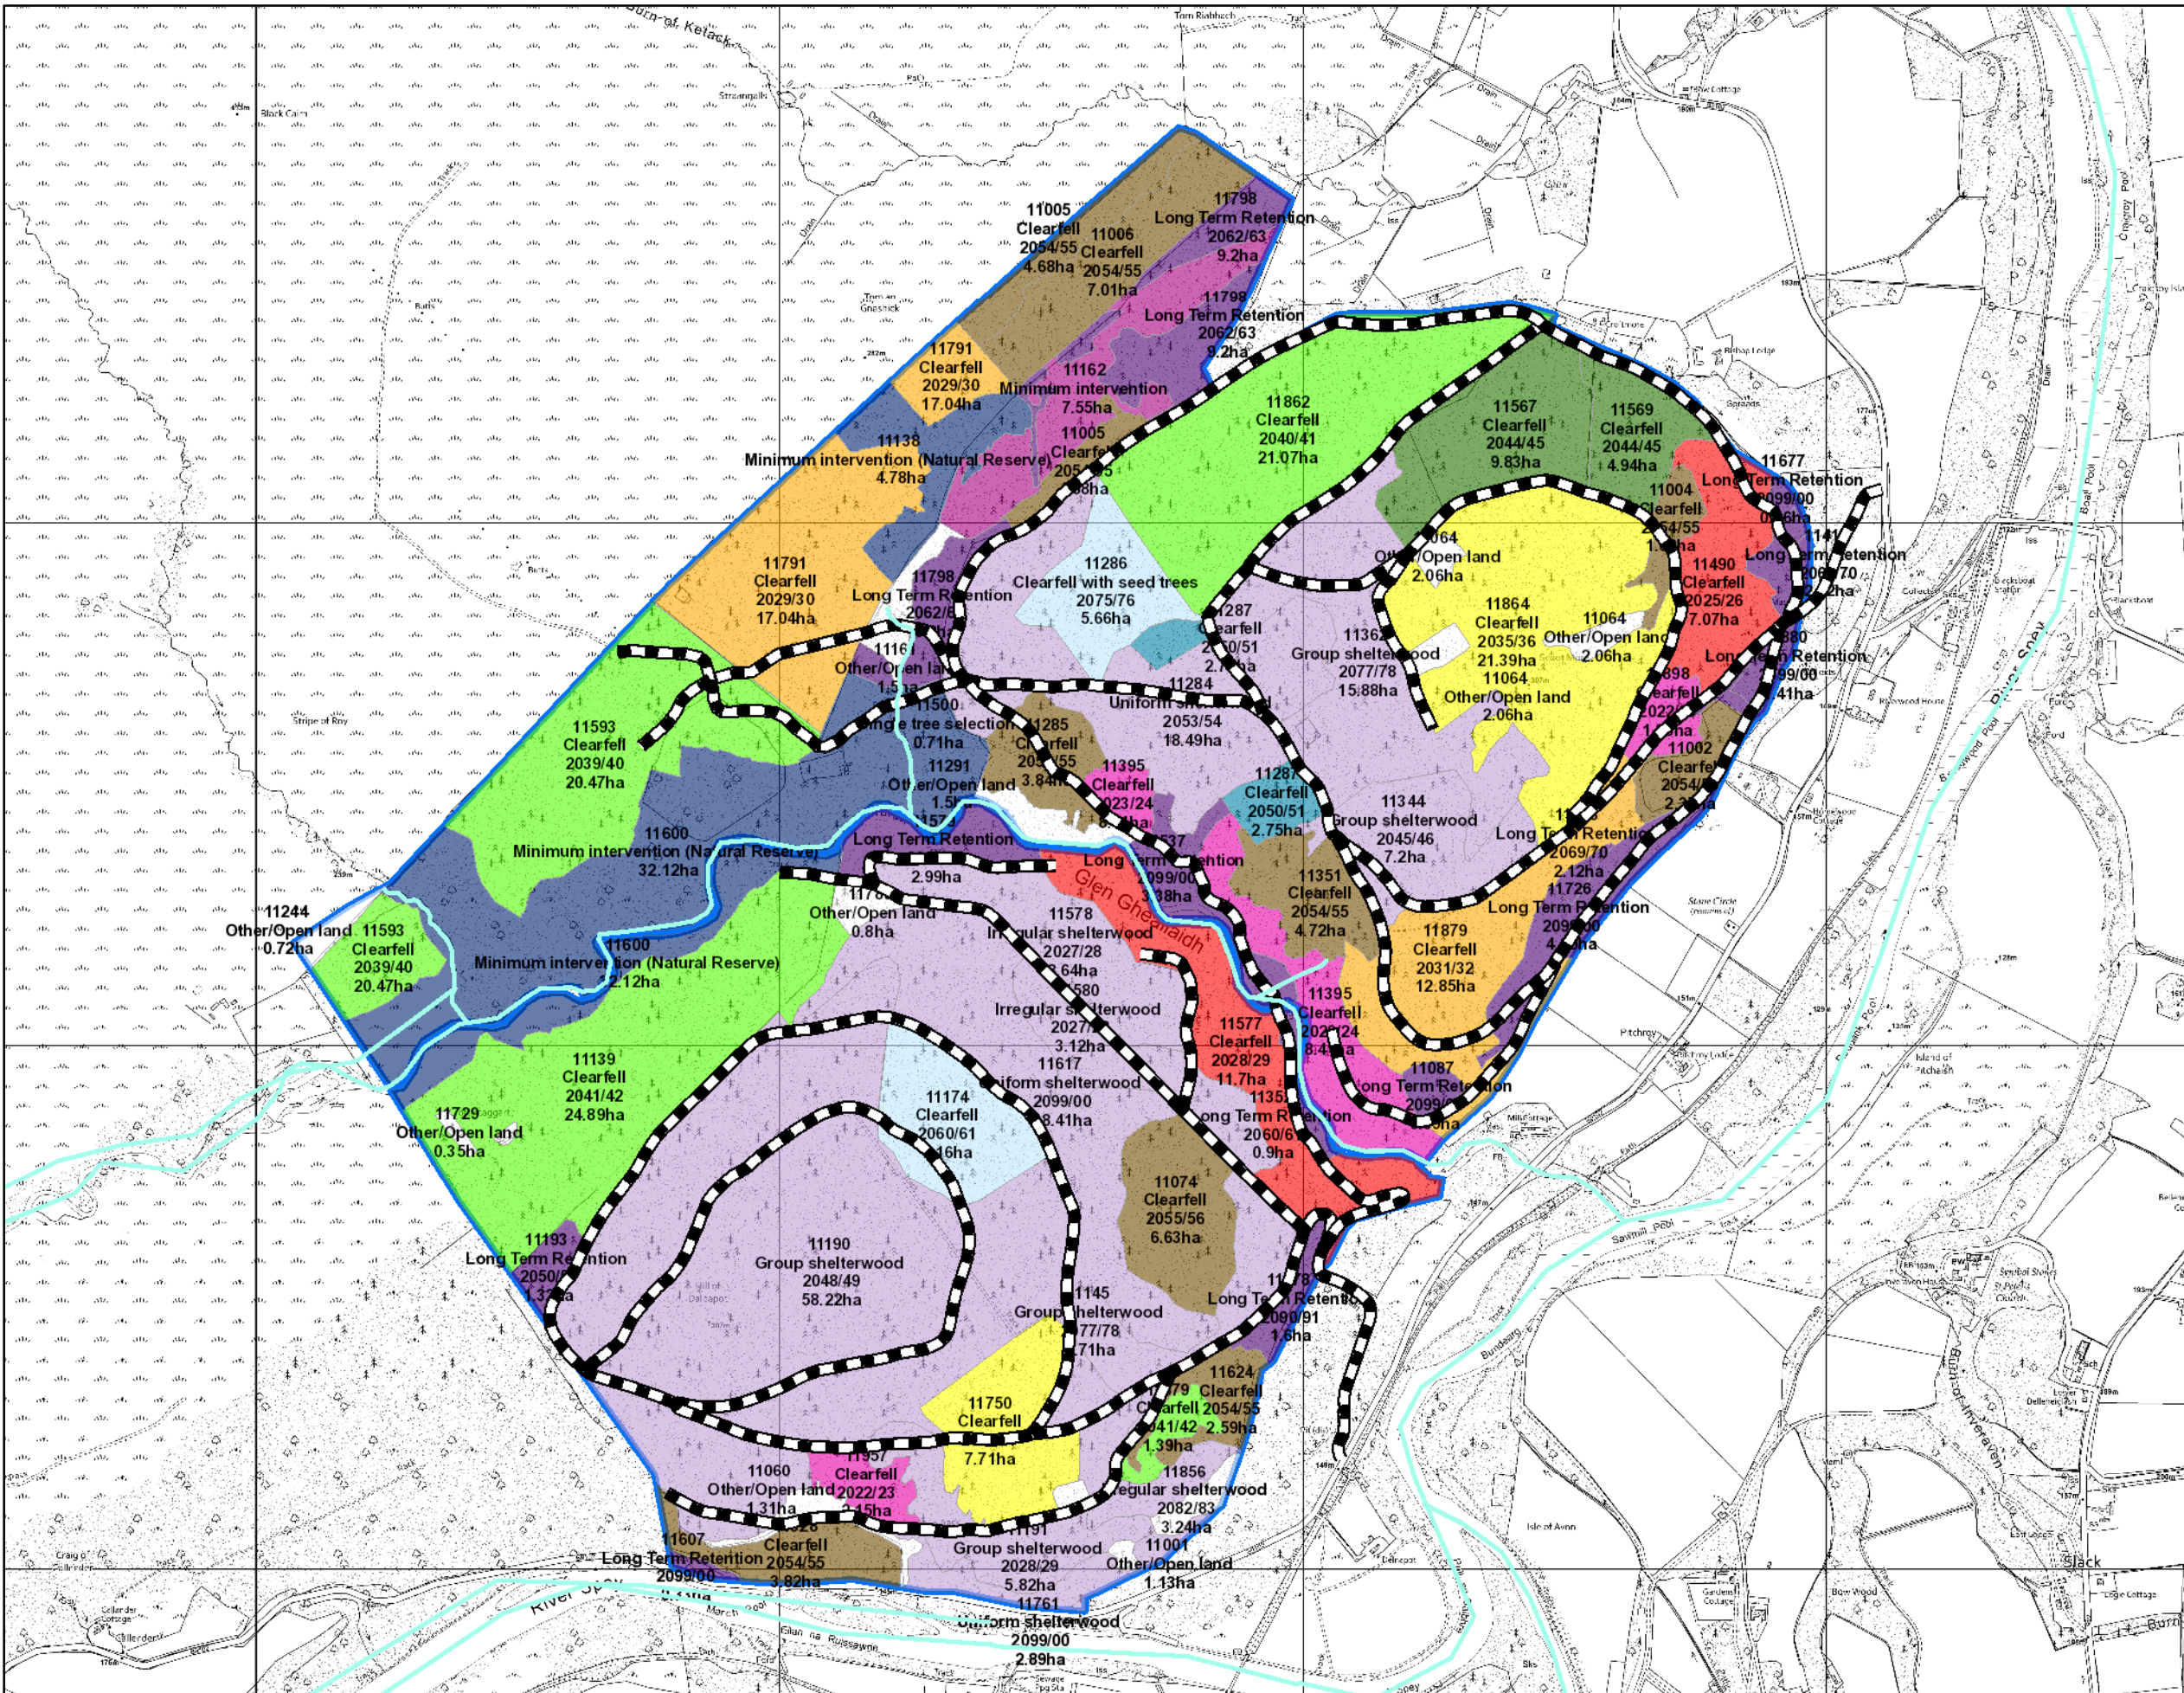

Map 4 - Management Coupes

Author: Eelco De Jong
Scale @ A3: 1:12,500
Date: 14/02/2025

Legend
Watercourses
Forest Roads
Scenario Management Coupes (Felling Year)
Land Management Plan Areas

Reproduced by permission of Ordnance Survey on behalf of HMSO.
© Crown copyright and database right 2025. All rights reserved.
Ordnance Survey Licence number AC000820350.
© Getmapping Plc and Bluesky International Limited 2025.

Scotland's national forests and land are responsibly managed to the UK Woodland Assurance Standard.