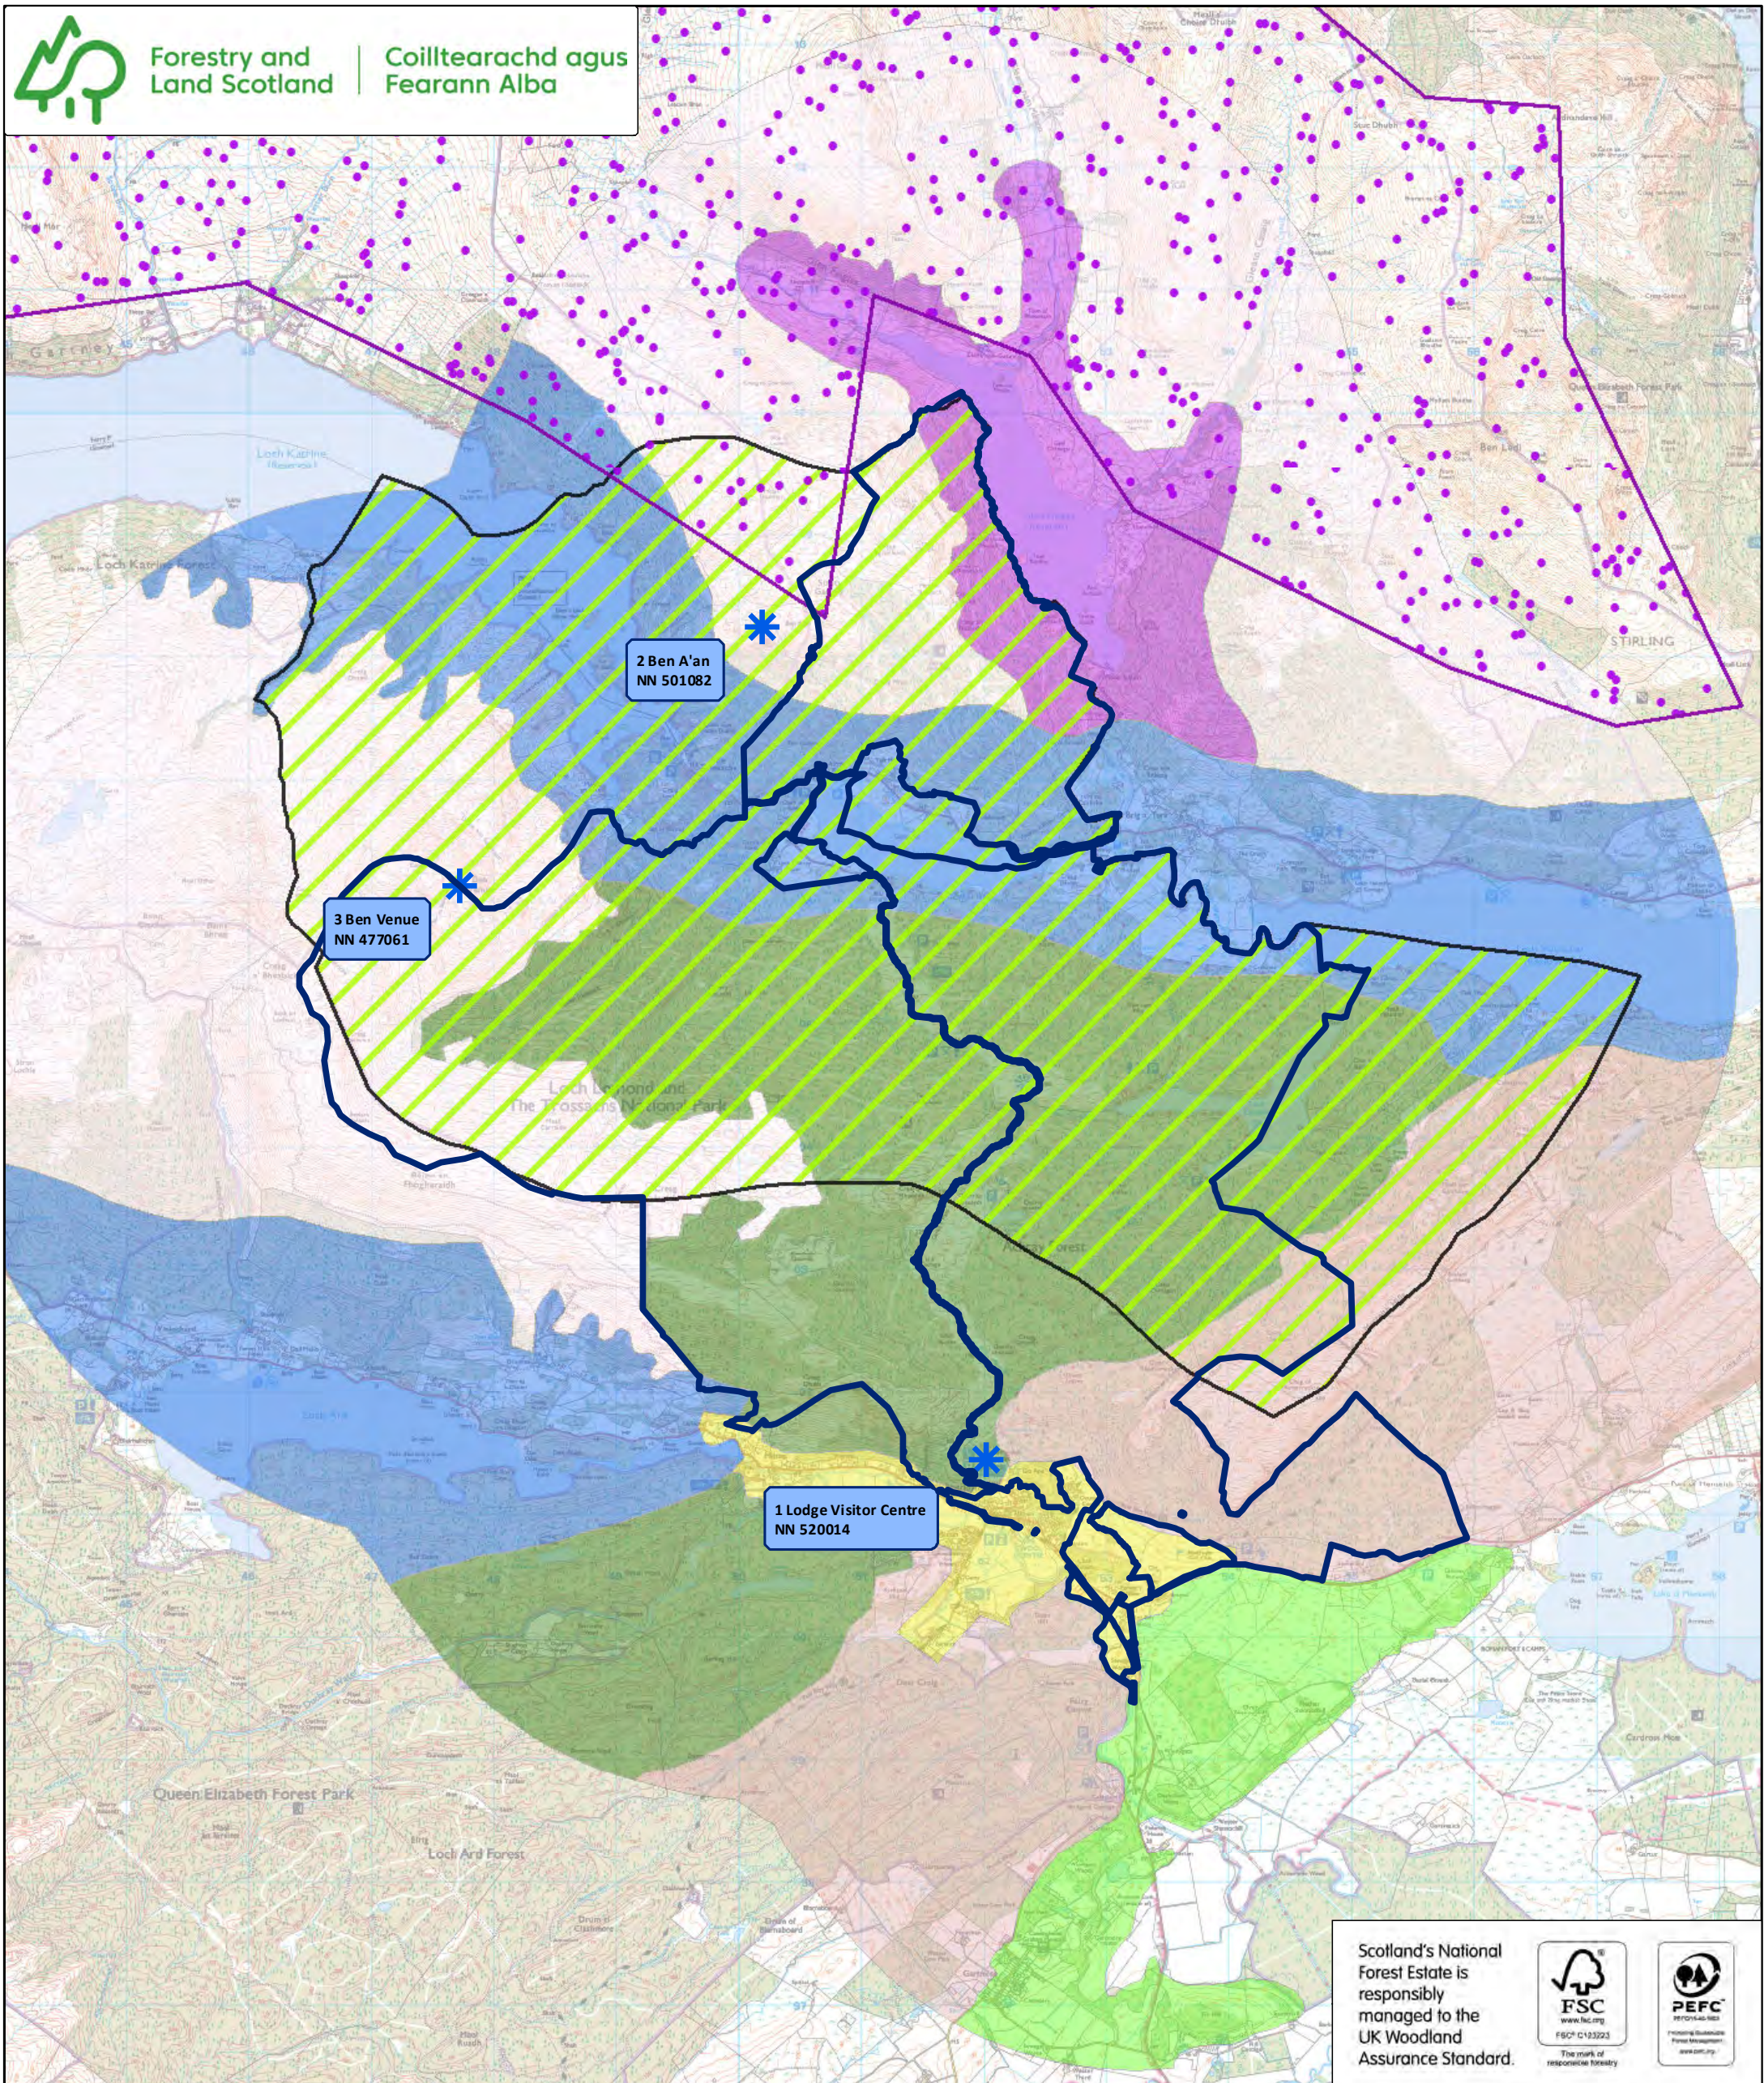

Forestry and Land Scotland

Coilltearachd agus Fearann Alba

Scotland's National Forest Estate is responsibly managed to the UK Woodland Assurance Standard.

Achray Land Management Plan M15 Landscape character and designations

Scale @ A3: 1:50,000
Date: 01/03/2022
Author: Stephen Murphy

Landscape character type

- Ridges and Knolls with Estates
- Parallel Ridges - Loch Lomond & the Trossachs
- Rolling Forested Plateau
- Straths and Glens
- Straths and Glens with Lochs
- Upland Glens - Loch Lomond & the Trossachs
- Highland Summits

- National Scenic Area
- Wild land area
- Viewpoints
- Land management plan area