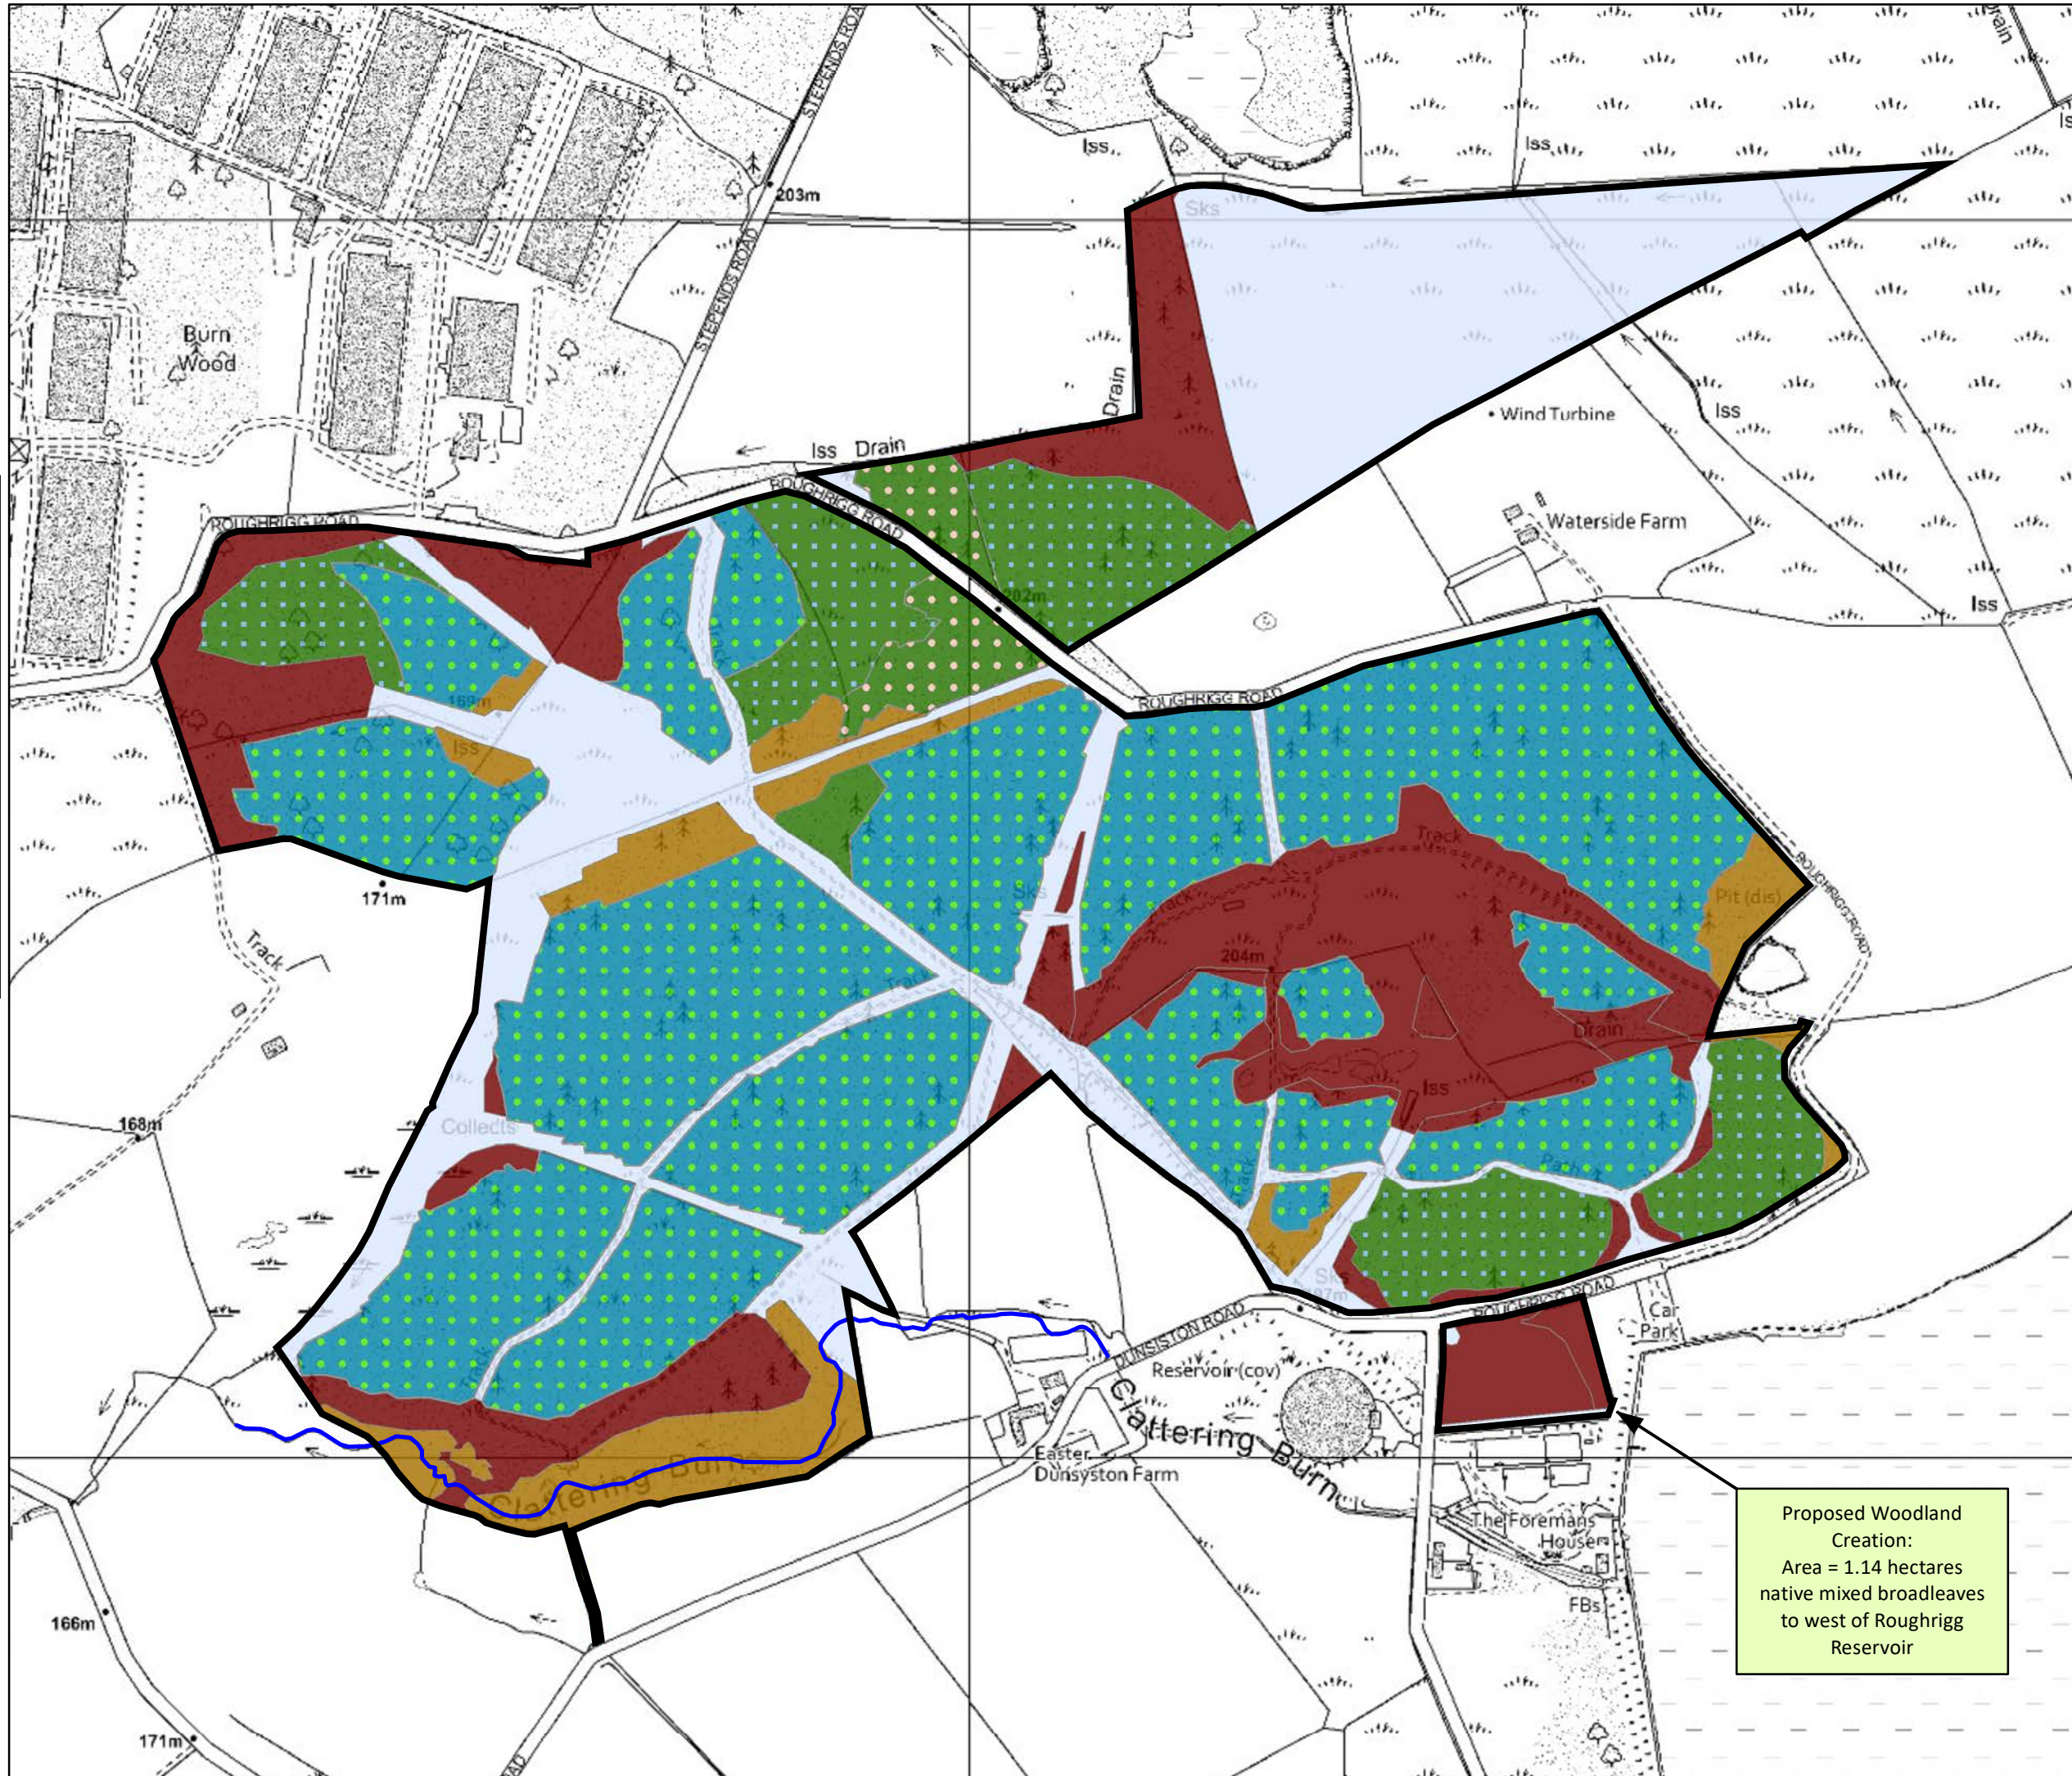

Scale @ A3: 1:5,000

Date: 23/06/2022

Legend

-  Blocks
-  Watercourses
-  Native Mixed Broadleaves
-  Other/Mixed Broadleaves
-  Scots Pine
-  Amenity Scots Pine with Birch
-  Scots Pine with Norway Spruce
-  Sitka Spruce with Lodgepole Pine
-  Open