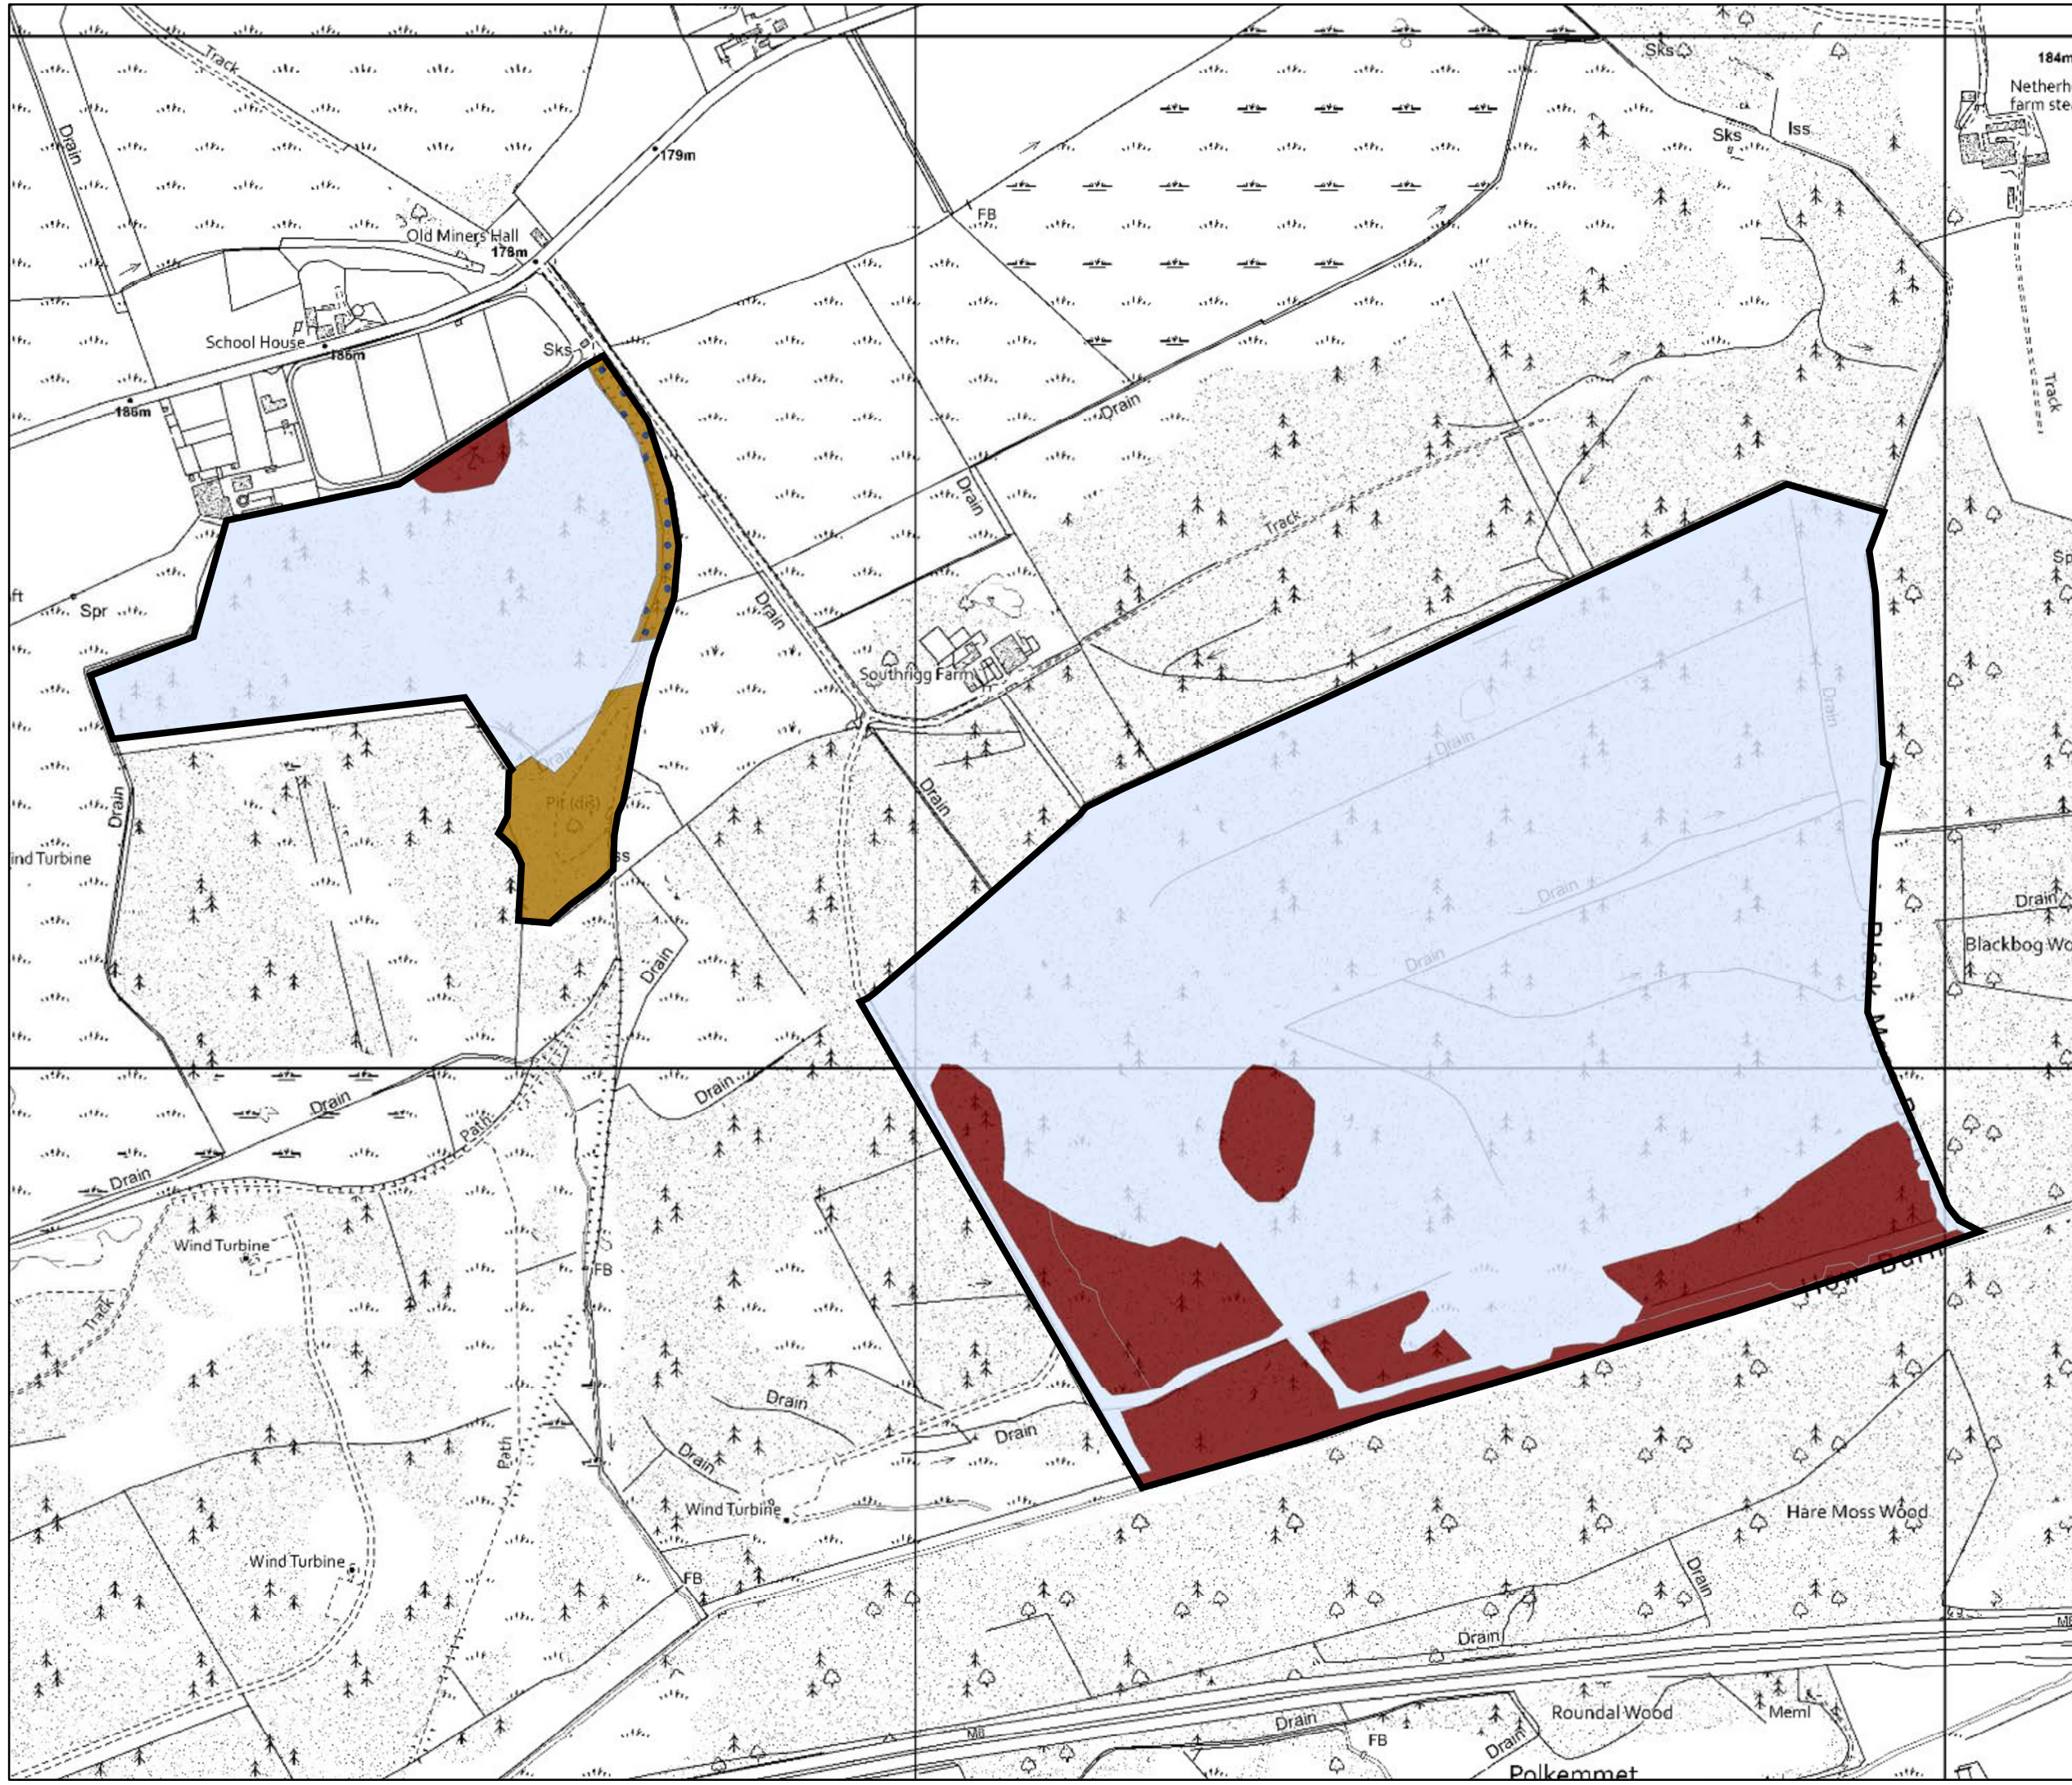

Scotland's National Forest Estate is responsibly managed to the UK Woodland Assurance Standard.

Heart of Scotland LMP

Map 11H Southrigg
Future Habitats & Species

Author: Central Region Planning Team

Scale @ A3: 1:6,000

Date: 23/06/2022

Legend

-  Blocks
-  Watercourses
-  Native Mixed Broadleaves
-  Other/Mixed Broadleaves
-  Mixed broadleaves/Mixed conifers
-  Open

Reproduced by permission of Ordnance Survey on behalf of HMSO.
© Crown copyright and database right [2022]. All rights reserved.
Ordnance Survey Licence number [100021242].
© Getmapping Plc and Bluesky International Limited 2022.