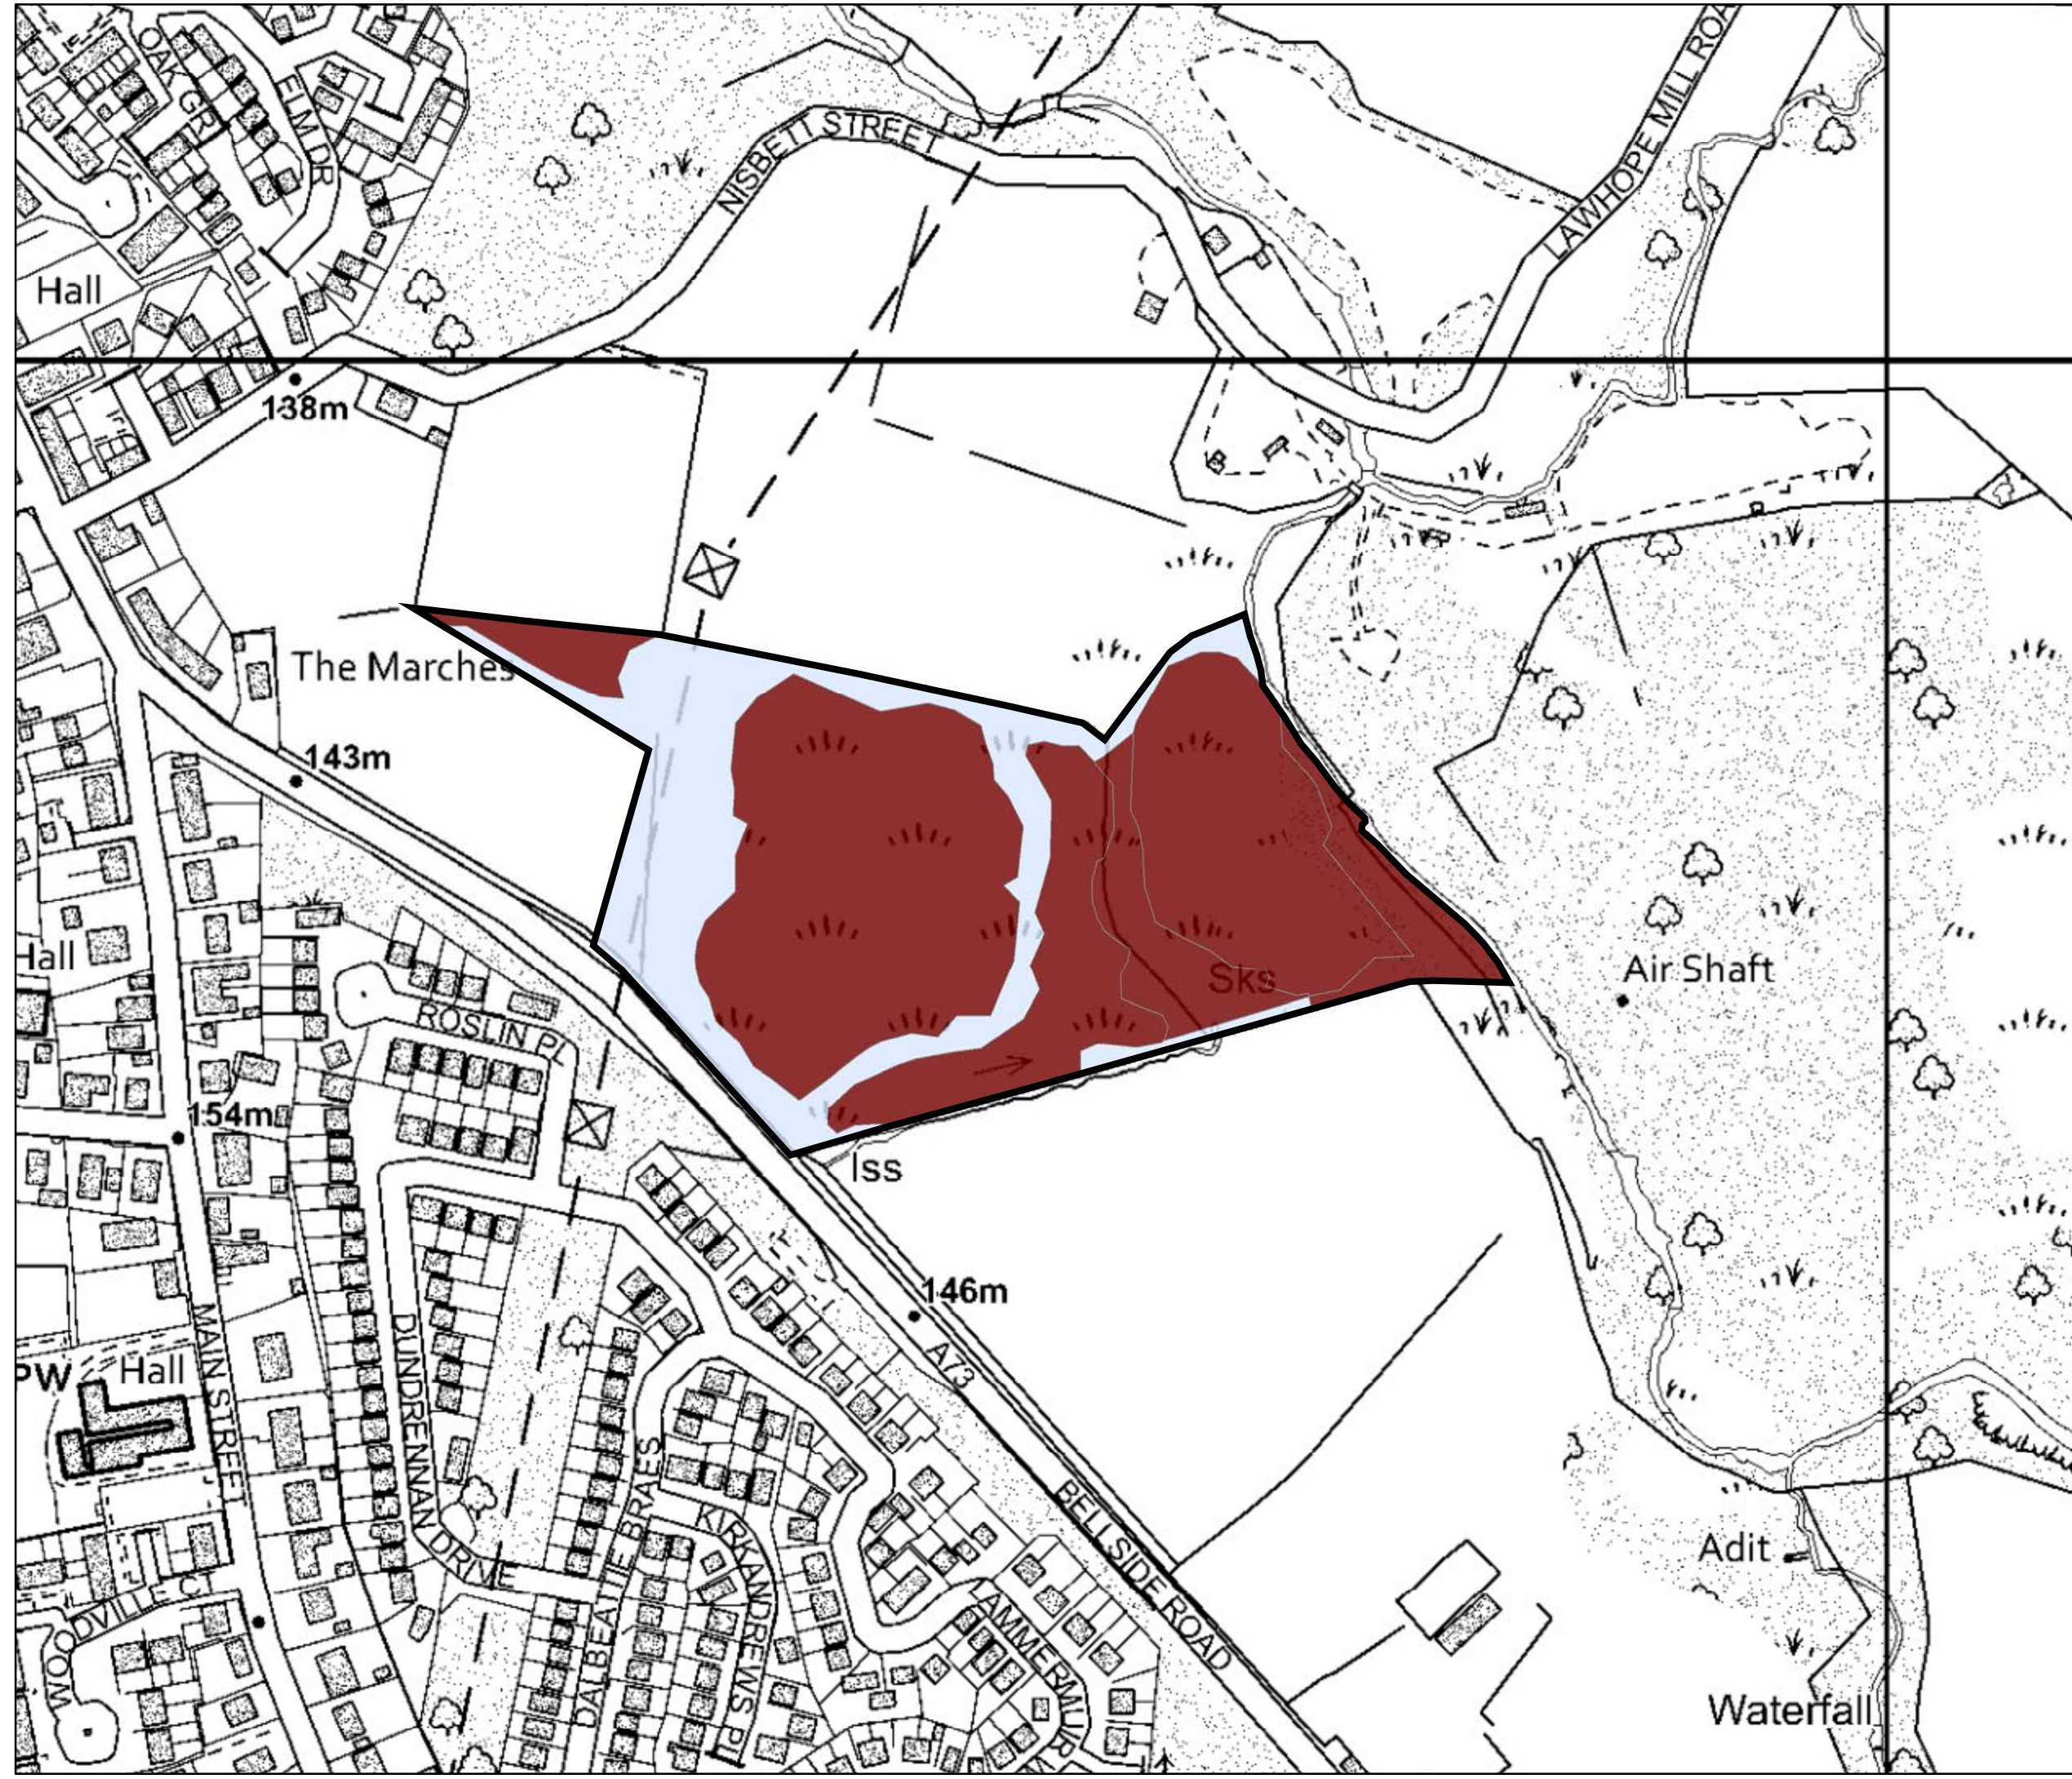

Heart of Scotland LMP

Map 11E Chapelhall
Future Habitats & Species

Author: Central Region Planning Team

Scale @ A3: 1:2,500

Date: 23/06/2022

Legend

- Blocks
- Watercourses
- Native Mixed Broadleaves
- Open

Reproduced by permission of Ordnance Survey on behalf of HMSO.
© Crown copyright and database right [2022]. All rights reserved.
Ordnance Survey Licence number [100021242].
© Getmapping Plc and Bluesky International Limited 2022.

Scotland's National Forest Estate is responsibly managed to the UK Woodland Assurance Standard.