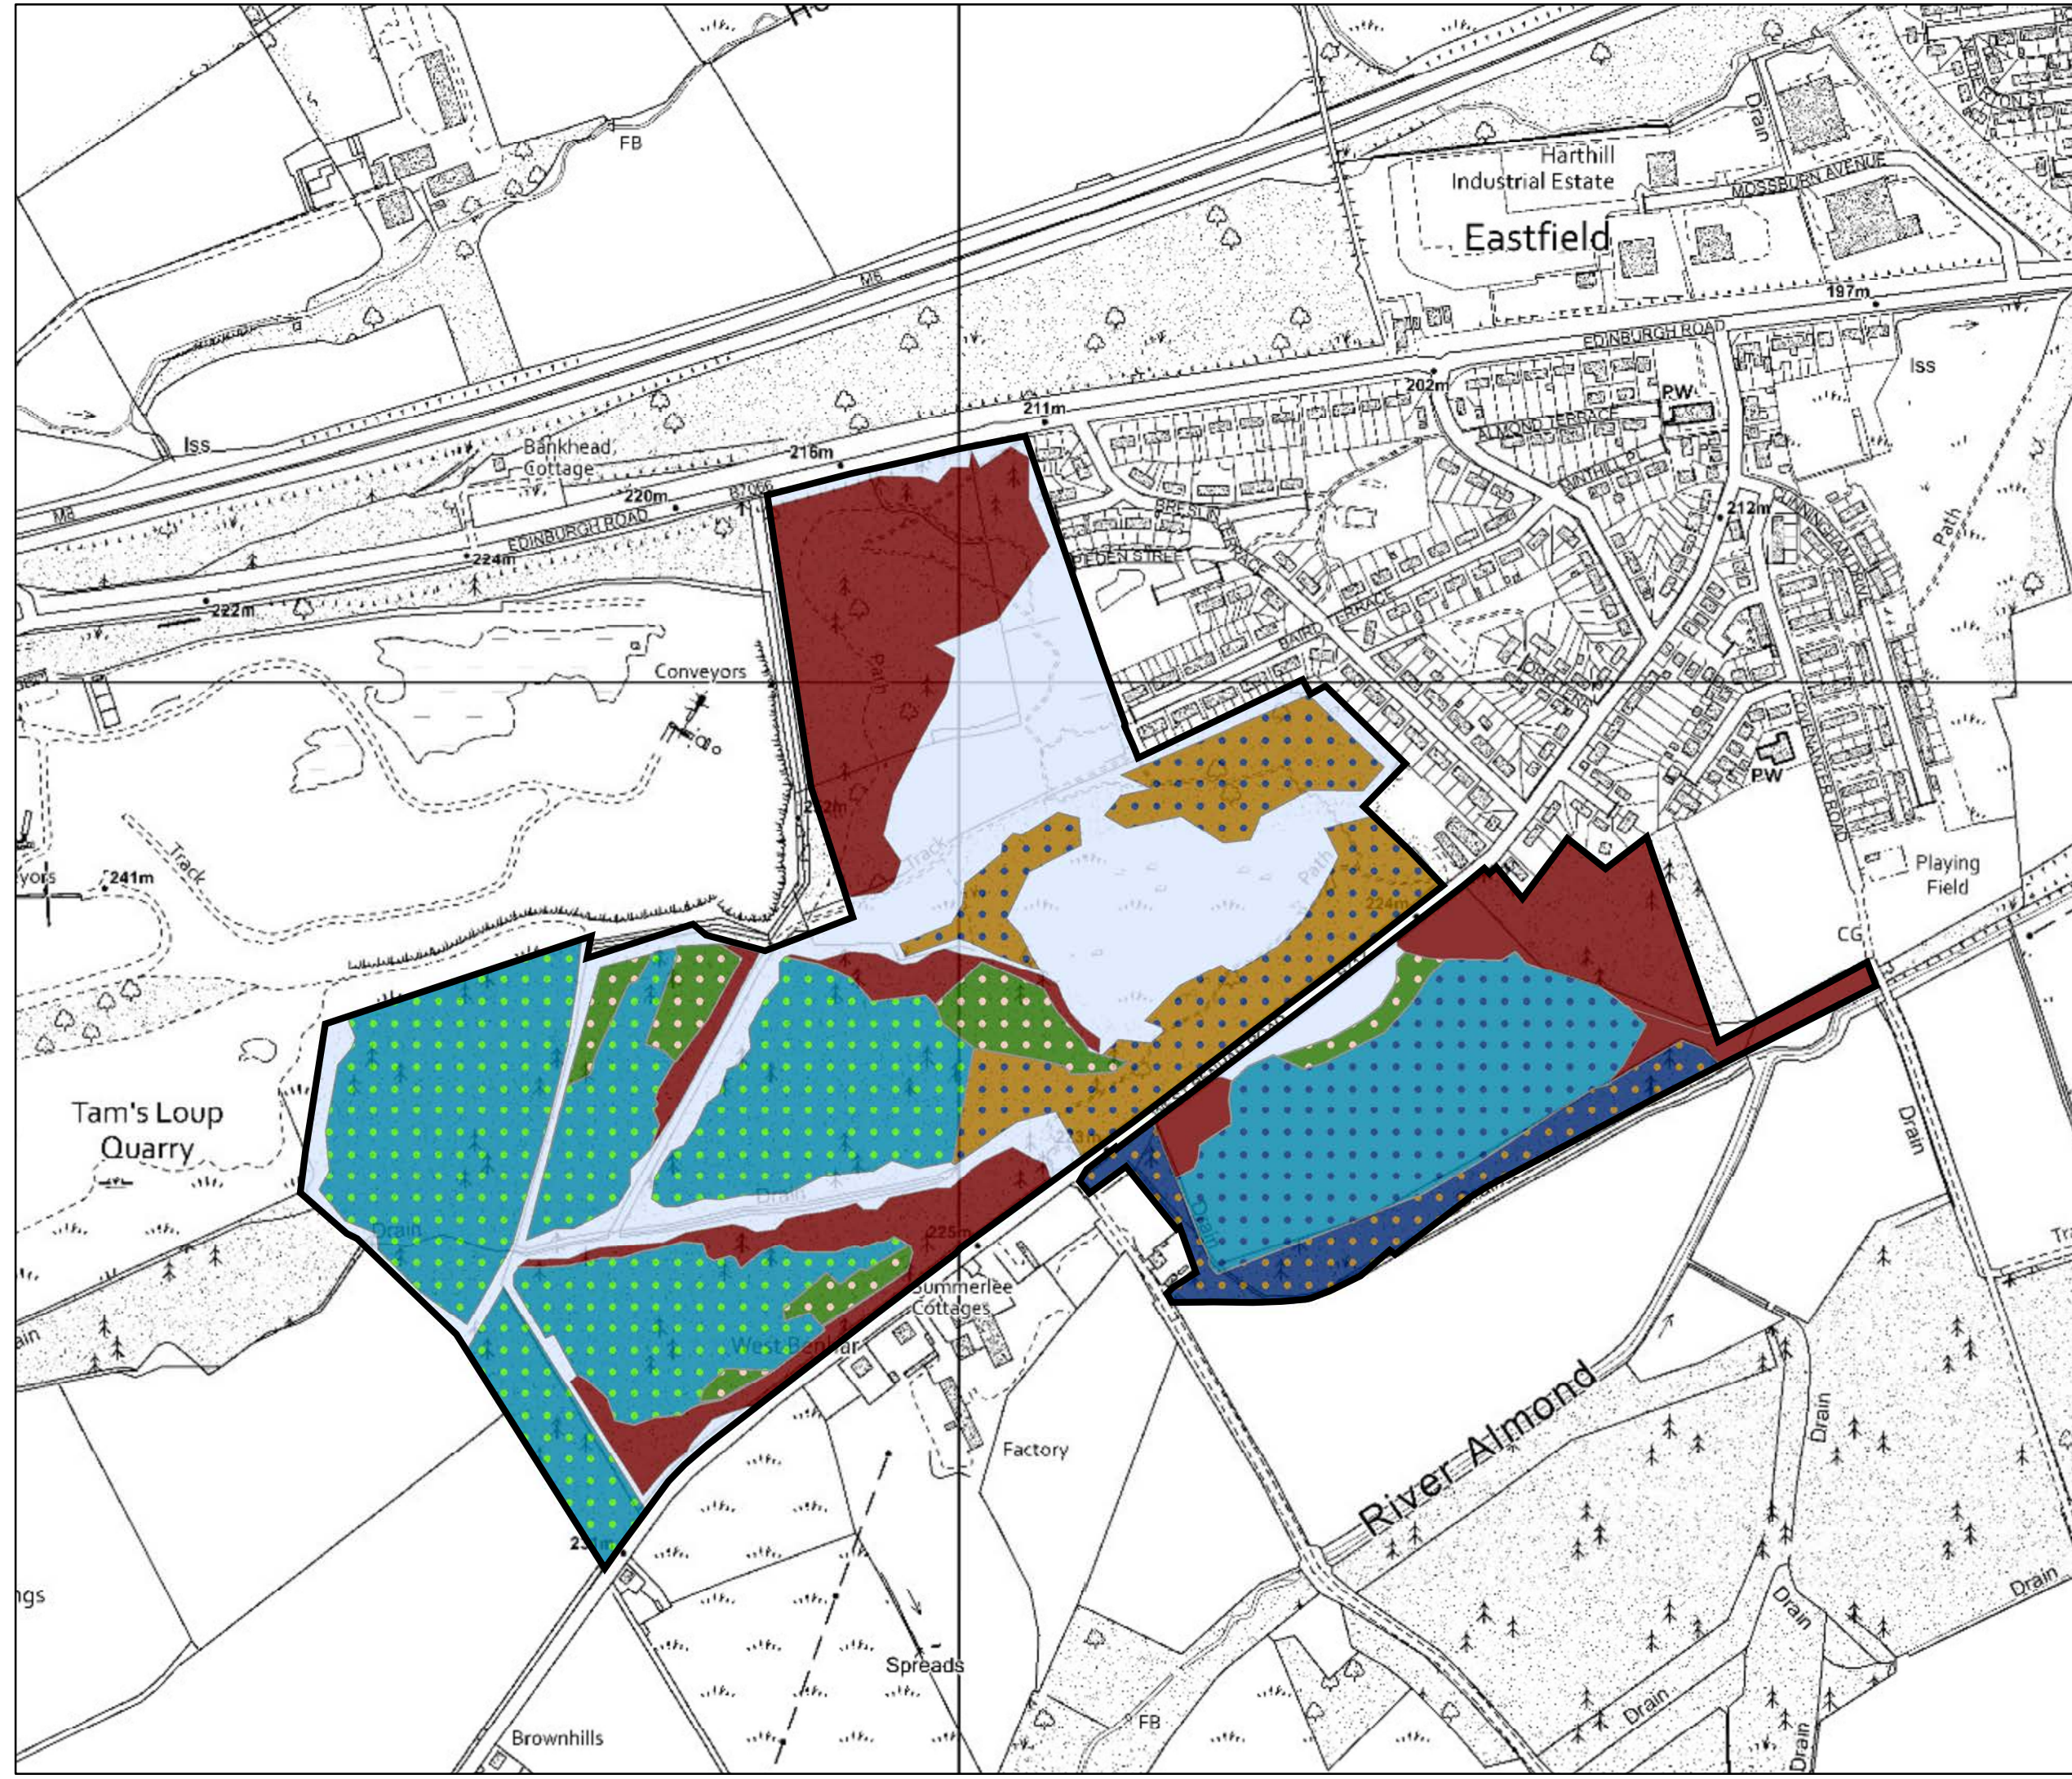

Heart of Scotland LMP

Map 11G Eastfield
Future Habitats & Species

Author: Central Region Planning Team

Scale @ A3: 1:5,000

Date: 23/06/2022

Legend

- Blocks
- Watercourses
- Native Mixed Broadleaves
- Mixed broadleaves/Mixed conifers
- Amenity Scots pine/Mixed broadleaves
- Amenity Scots Pine with Birch
- Sitka Spruce with Lodgepole Pine
- Sitka Spruce/Noble fir/Norway spruce
- Open

Reproduced by permission of Ordnance Survey on behalf of HMSO.
© Crown copyright and database right [2022]. All rights reserved.
Ordnance Survey Licence number [100021242].
© Getmapping Plc and Bluesky International Limited 2022.

Scotland's National Forest Estate is responsibly managed to the UK Woodland Assurance Standard.