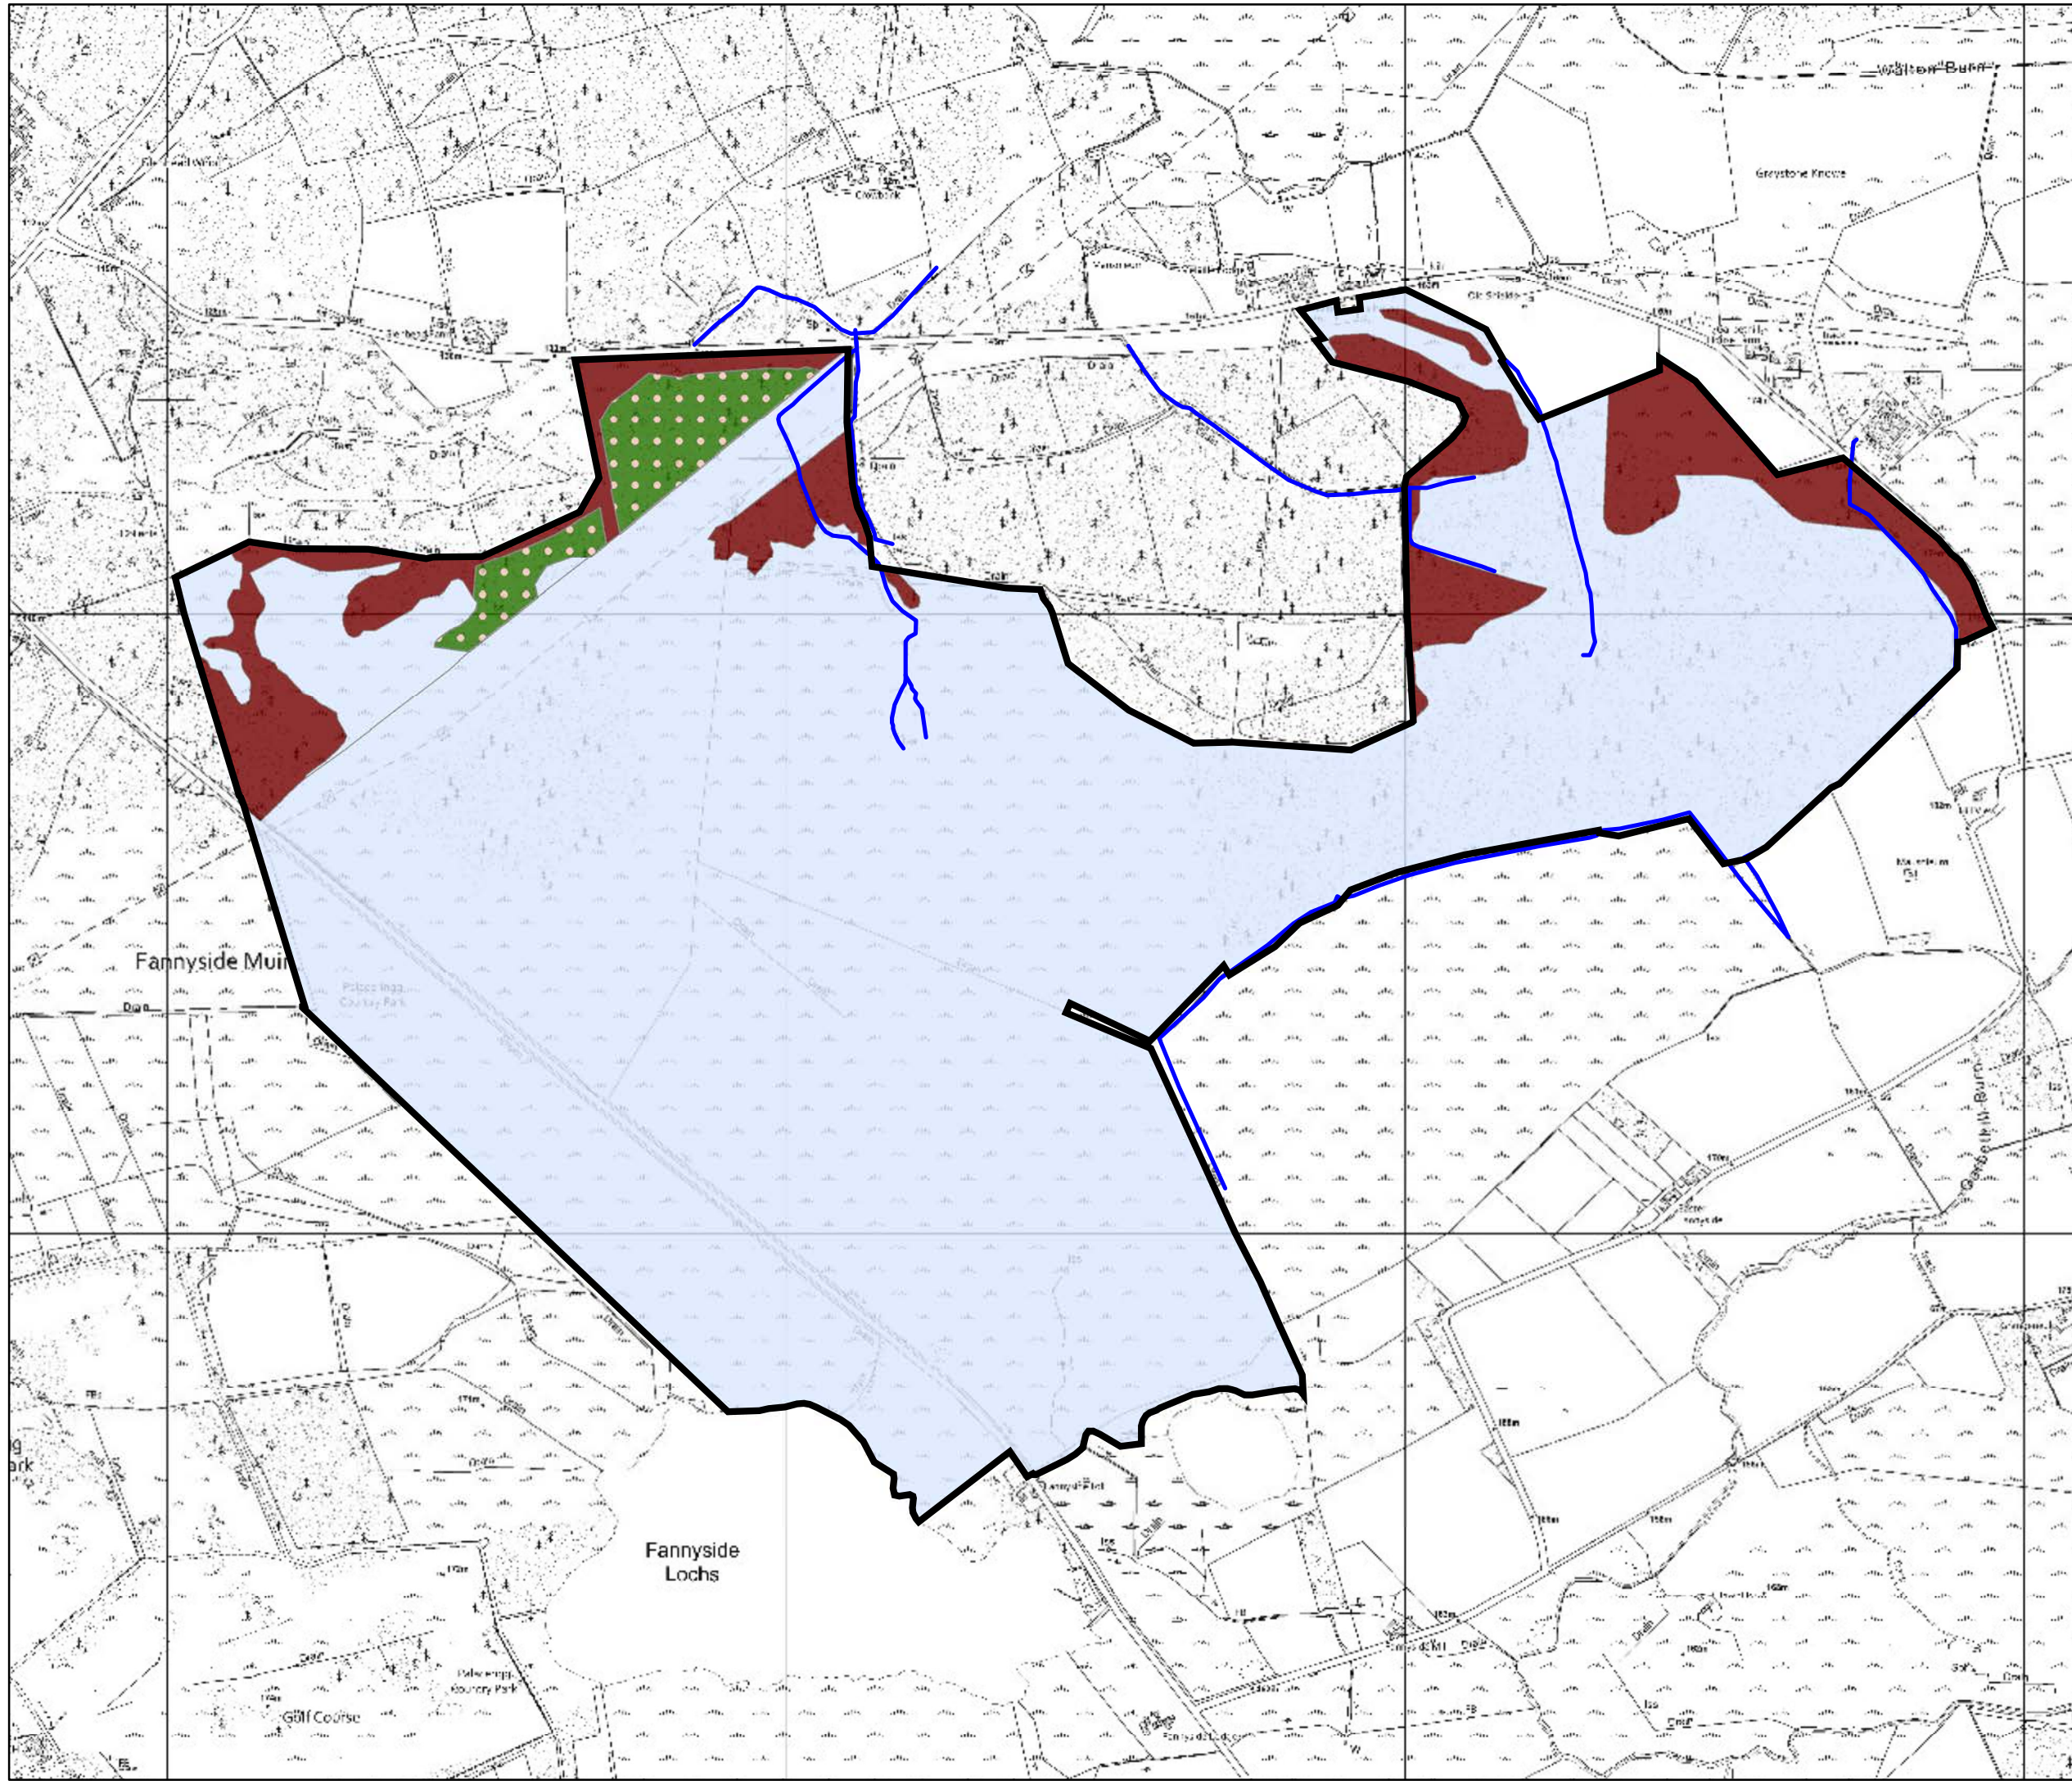

Heart of Scotland LMP

**Map 11A Arns/Fannyside
Future Habitats & Species**

Author: Central Region Planning Team

Scale @ A3: 1:10,000

Date: 23/06/2022

Legend

-  Blocks
-  Watercourses
-  Native Mixed Broadleaves
-  Amenity Scots Pine with Birch
-  Open