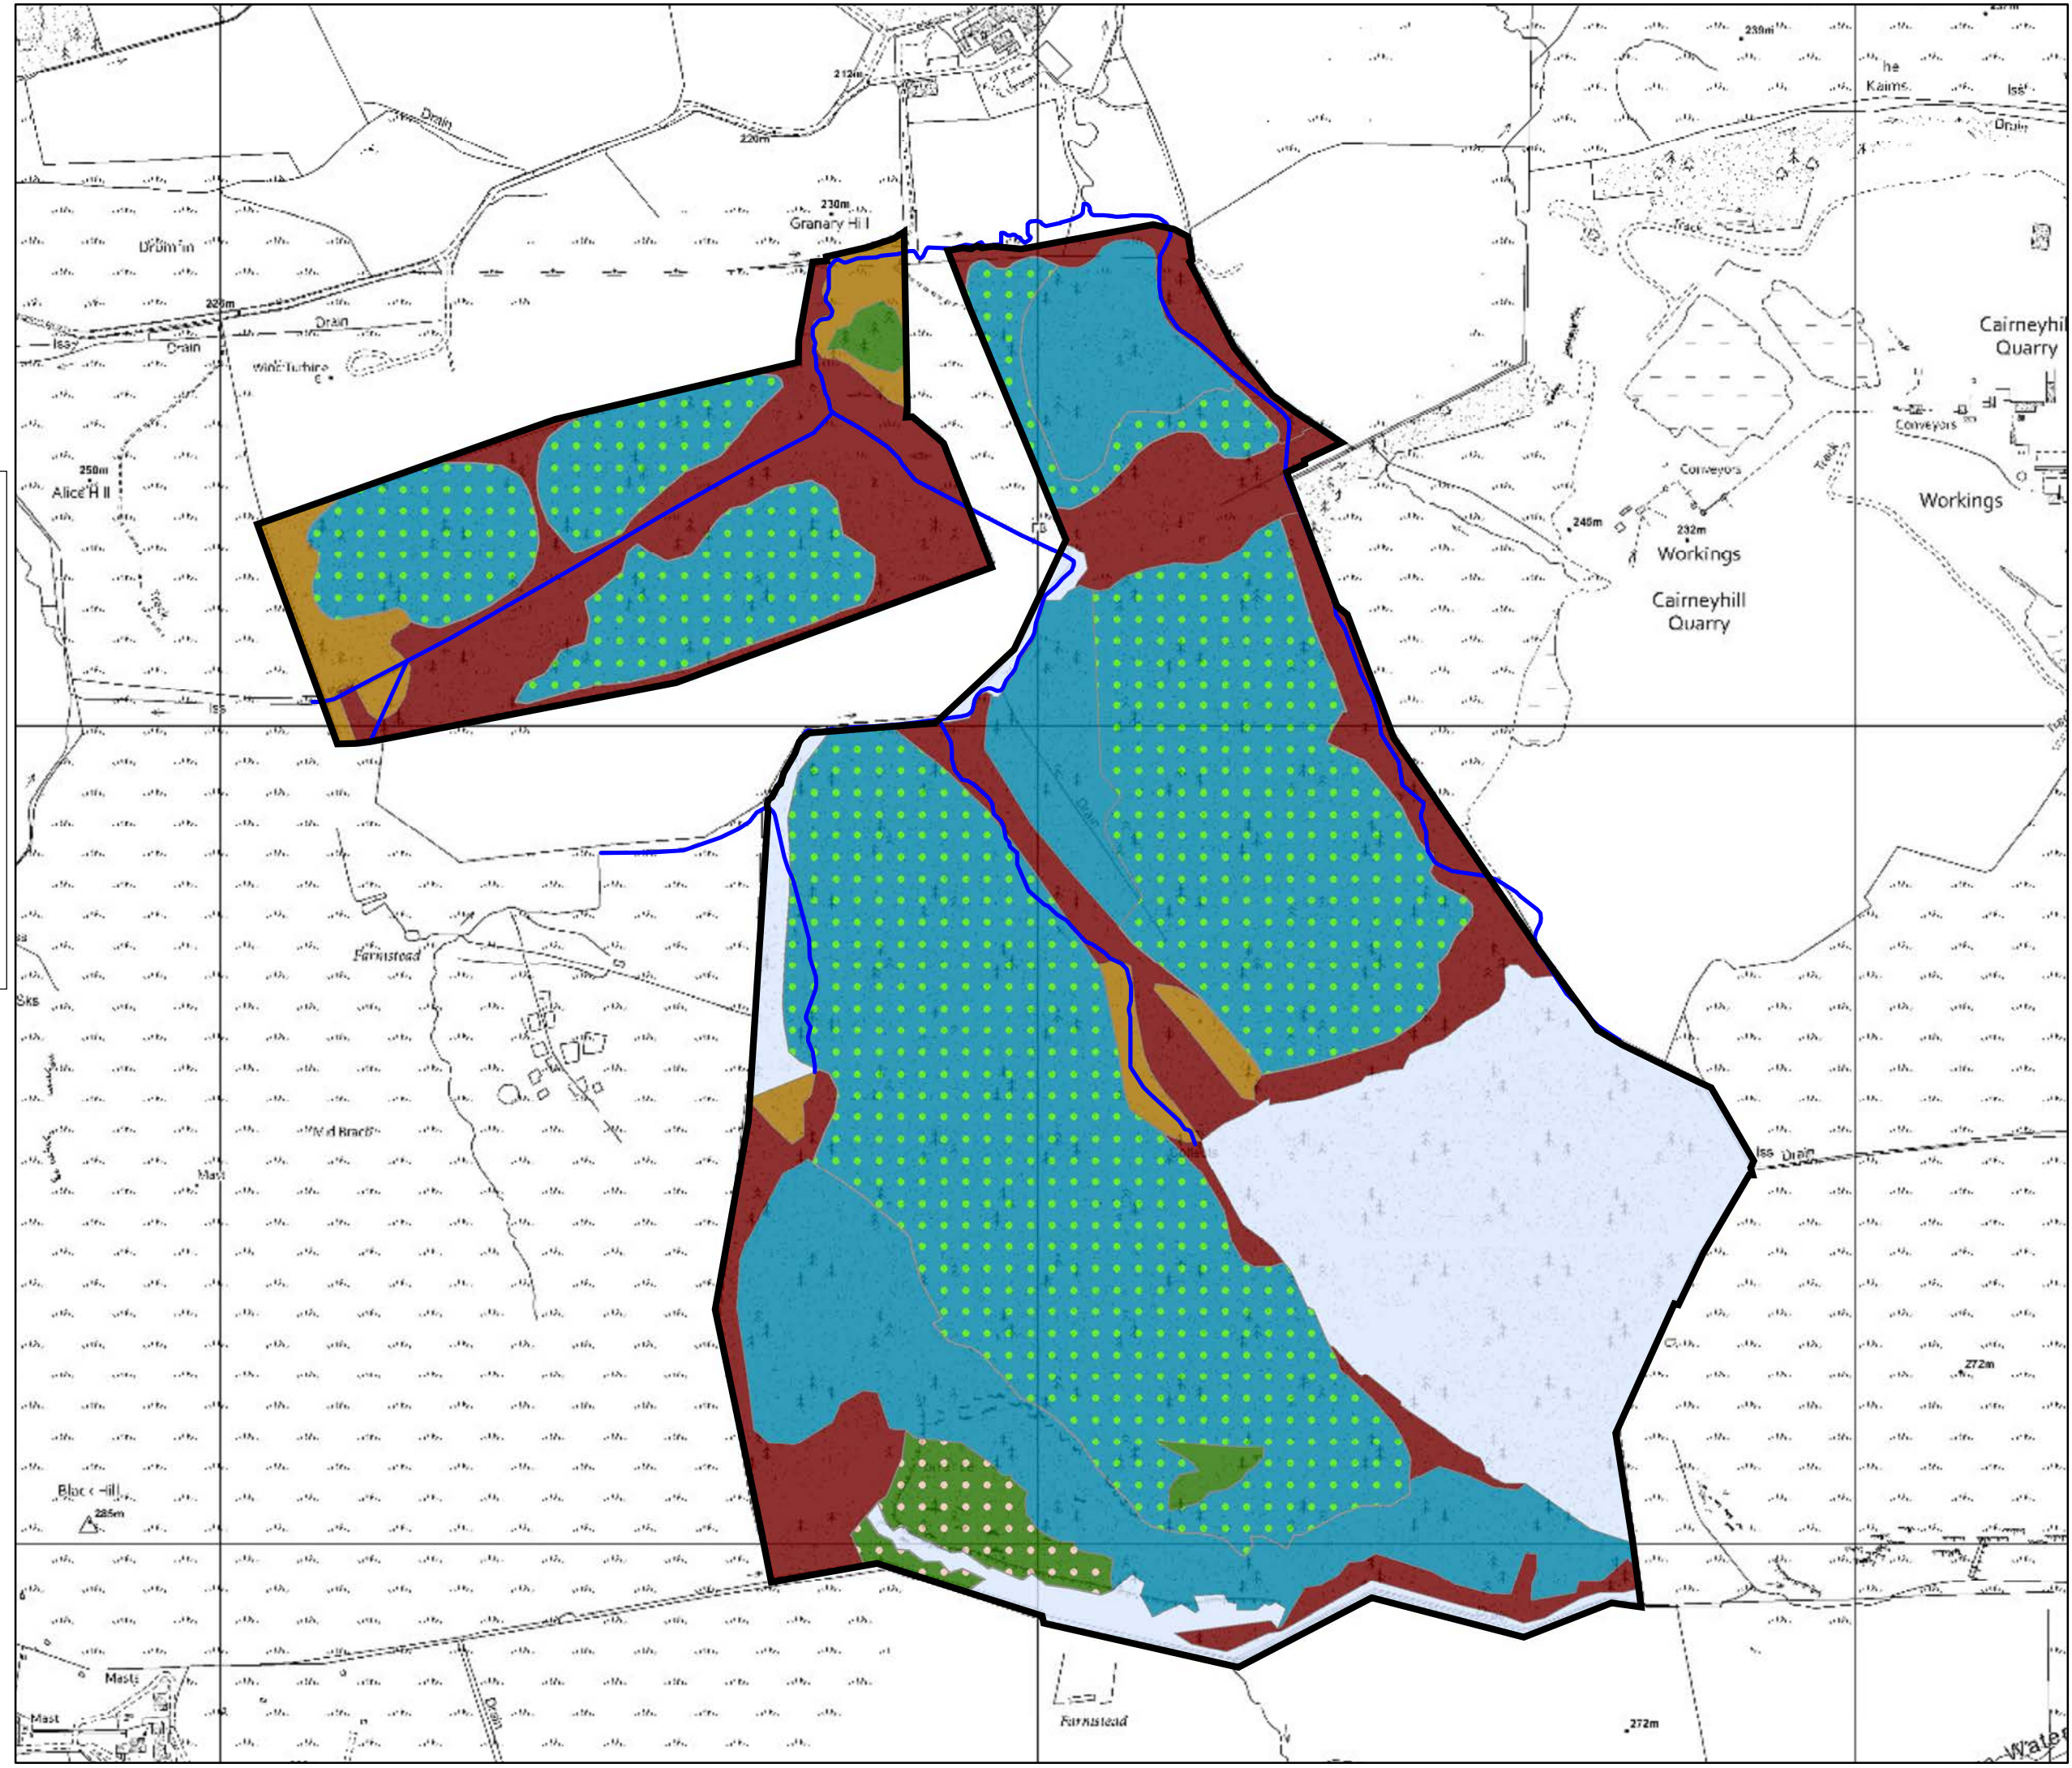

Heart of Scotland LMP

Map 11F Nether Bracco Future Habitats & Species

Author: Central Region Planning Team

Scale @ A3: 1:7,500

Date: 23/06/2022

Legend

- Blocks
- Watercourses
- Native Mixed Broadleaves
- Other/Mixed Broadleaves
- Scots Pine
- Sitka Spruce
- Amenity Scots Pine with Birch
- Sitka Spruce with Lodgepole Pine
- Open

Reproduced by permission of Ordnance Survey on behalf of HMSO.
© Crown copyright and database right [2022]. All rights reserved.
Ordnance Survey Licence number [100021242].
© Getmapping Plc and Bluesky International Limited 2022.