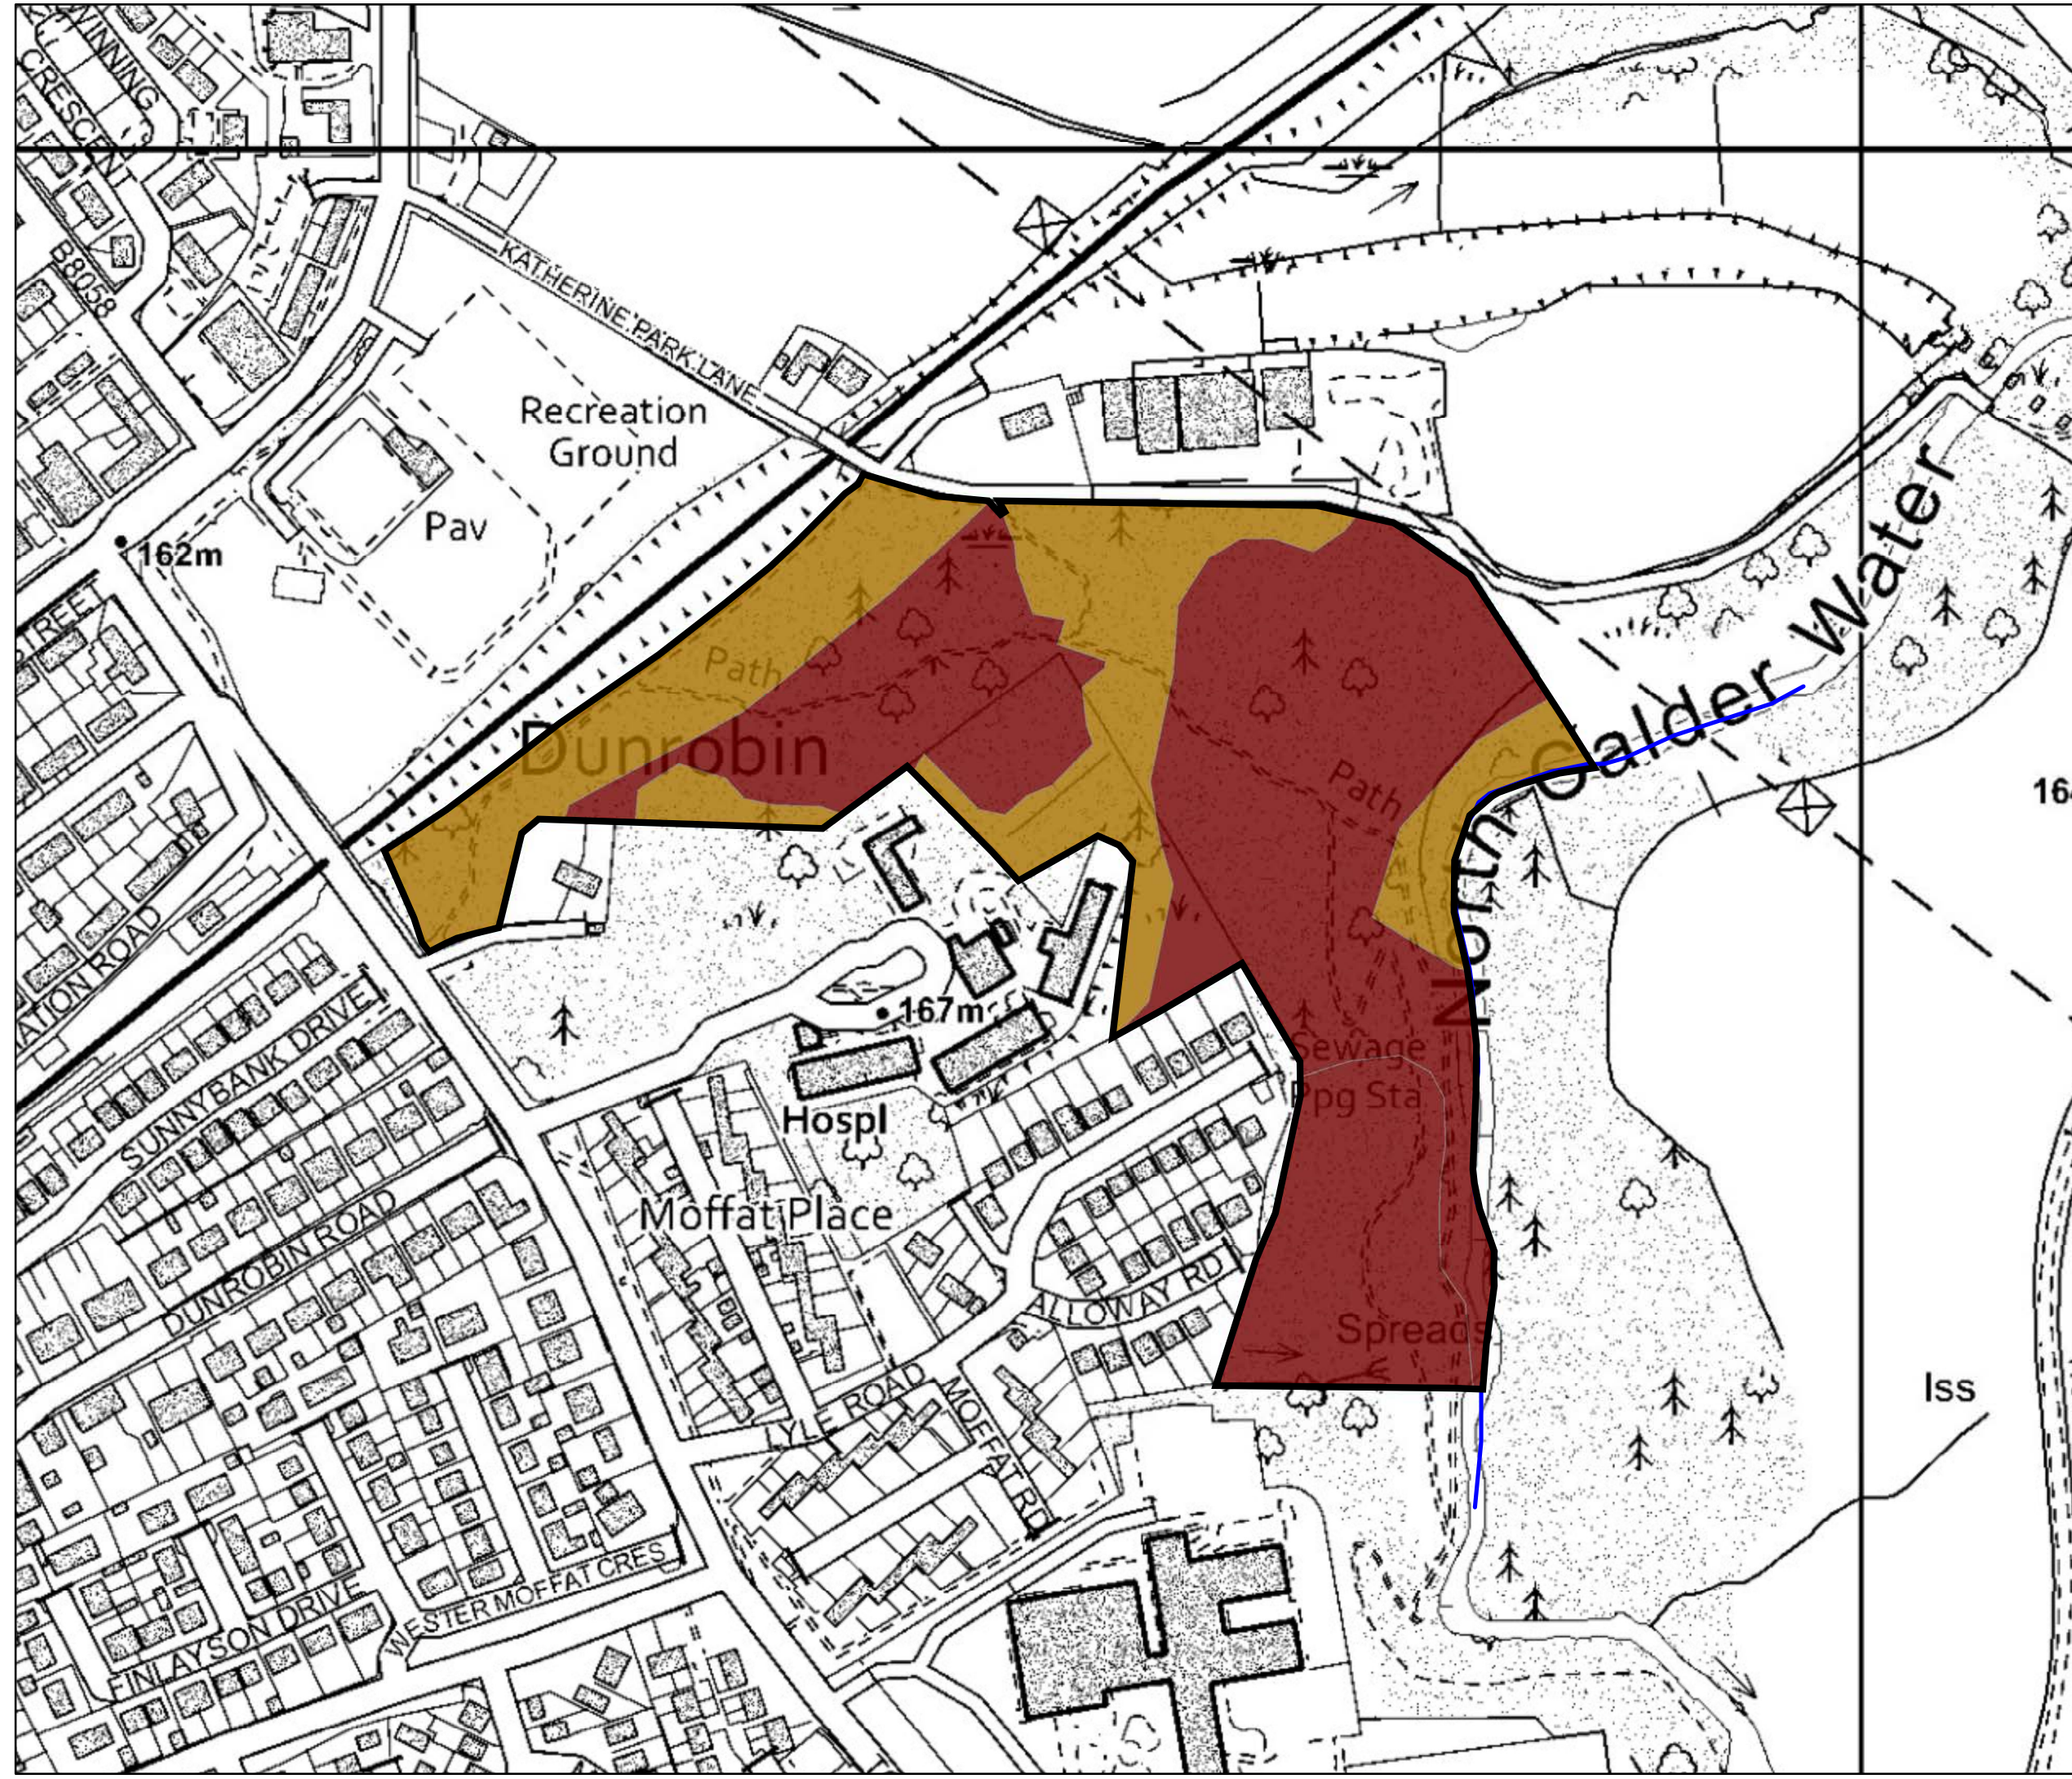

Heart of Scotland LMP

**Map 11C Wester Moffat
Future Habitats & Species**

Author: Central Region Planning Team

Scale @ A3: 1:2,500

Date: 23/06/2022

Legend

- Blocks
- Watercourses
- Native Mixed Broadleaves
- Other/Mixed Broadleaves

Reproduced by permission of Ordnance Survey on behalf of HMSO.
© Crown copyright and database right [2022]. All rights reserved.
Ordnance Survey Licence number [100021242].
© Getmapping Plc and Bluesky International Limited 2022.

Scotland's National
Forest Estate is
responsibly
managed to the
UK Woodland
Assurance Standard.