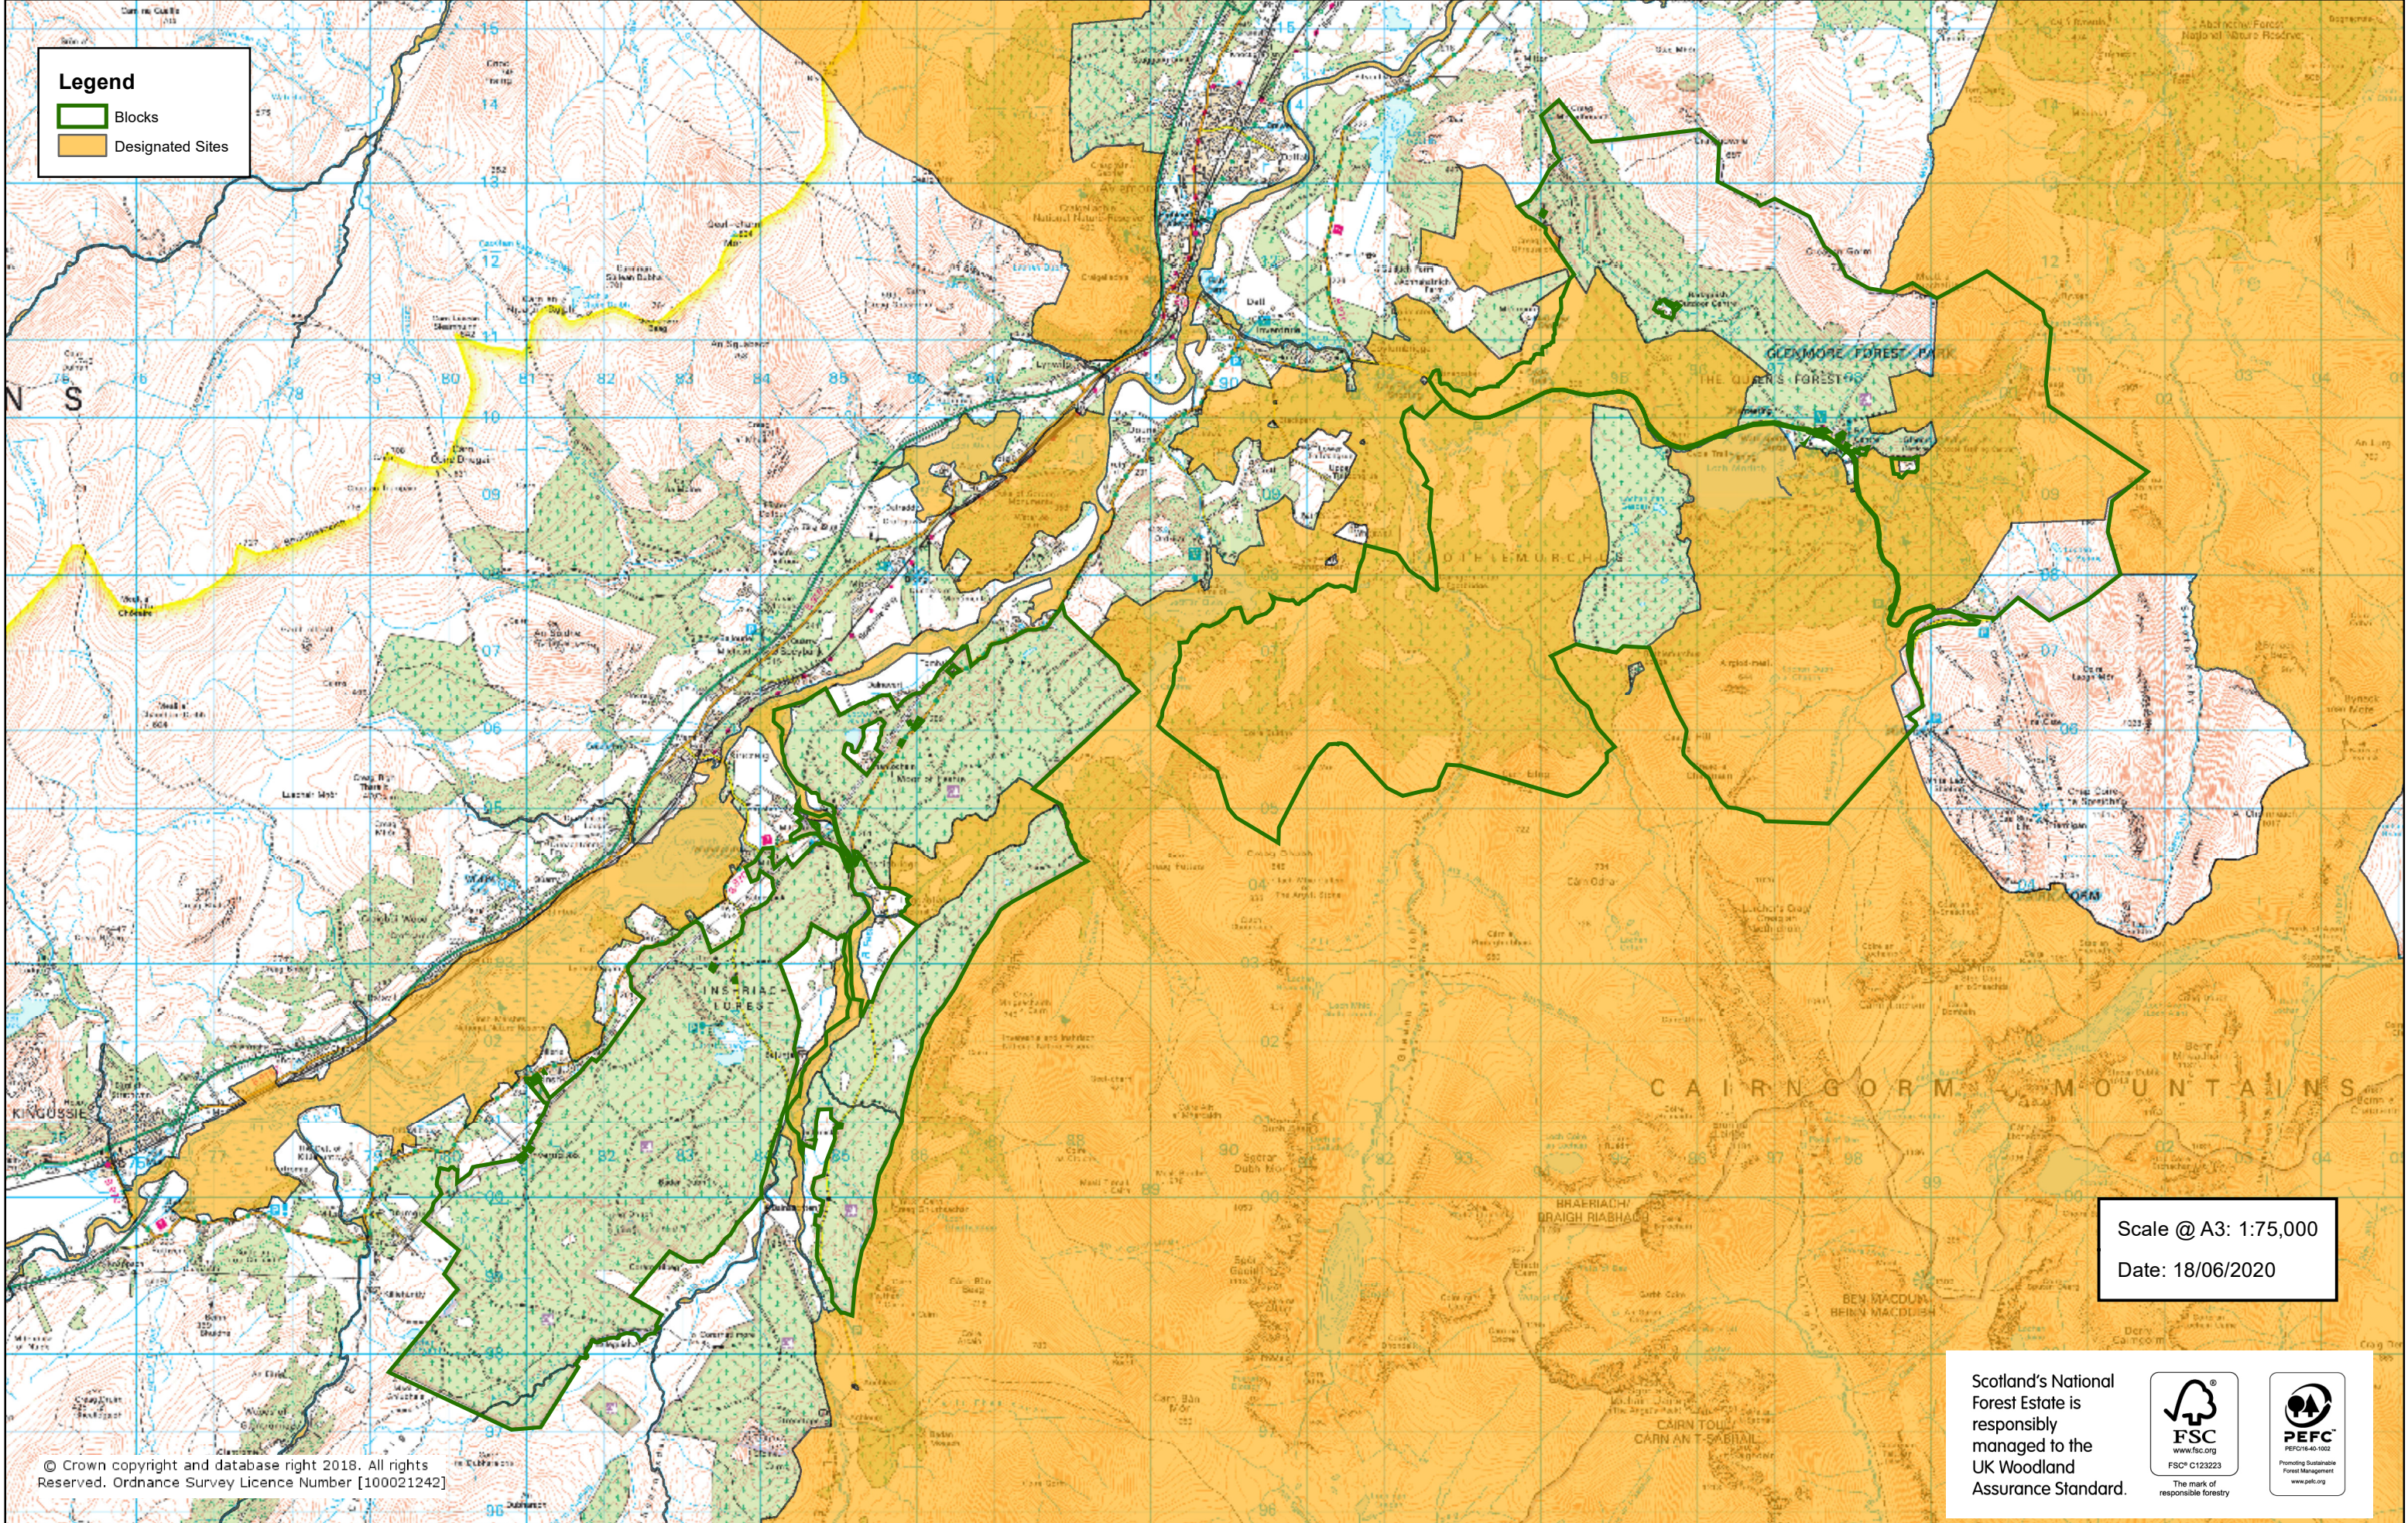

Strathspey LMP
Designations (SPA, SAC
and SSSI combined)

Legend

- Blocks
- Designated Sites

Scale @ A3: 1:75,000
Date: 18/06/2020

Scotland's National Forest Estate is responsibly managed to the UK Woodland Assurance Standard.