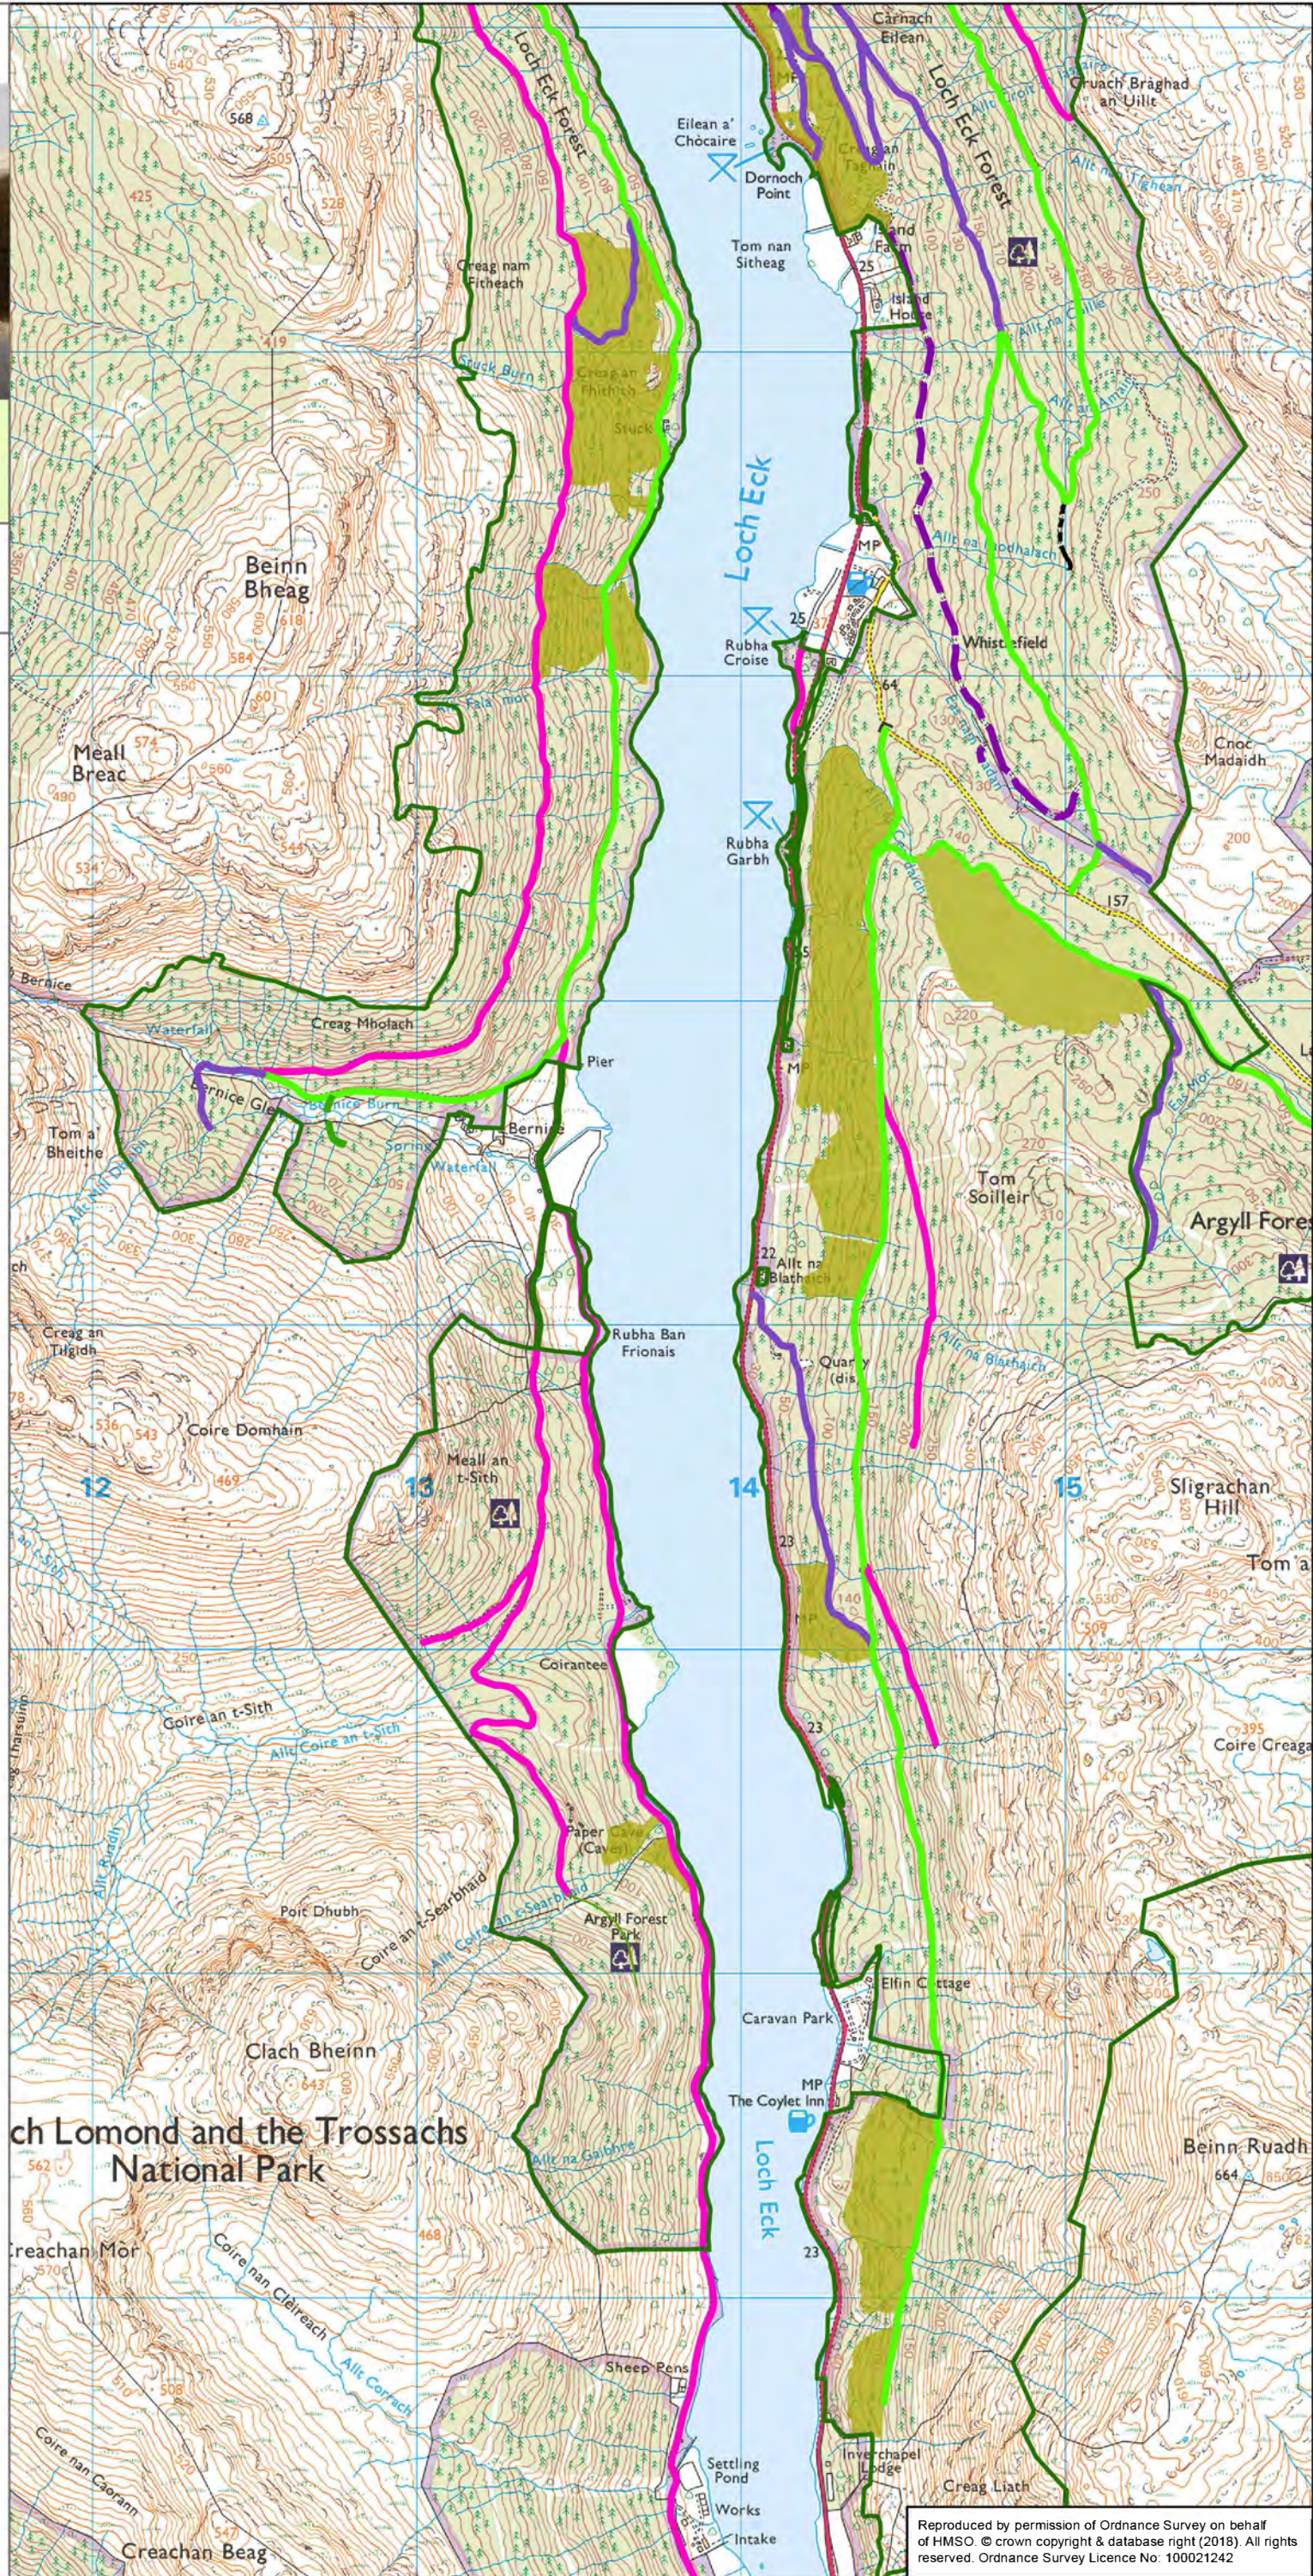

Loch Eck Land Management Plan

M12b Thinning Areas 2021 to 2030 South

Legend

- Loch_Eck_LMP_Boundary

Forest Road Class

- Class A
- Class B
- Class C
- New
- Unassigned
- Unclassified
- Indicative Thinning Areas 2021 to 2030

Scottish Forestry
Coilltearachd na h-Alba

LAND MANAGEMENT PLAN

Map relevant to: Loch Eck
 Ref. No.: LMP-04-2019
 Map: 12b Thinning South

Owner/Lessee
 Signature: _____
 Date: _____

On behalf of Scottish Forestry
 Signature: *B. Baird*
 Date: 28/07/2020