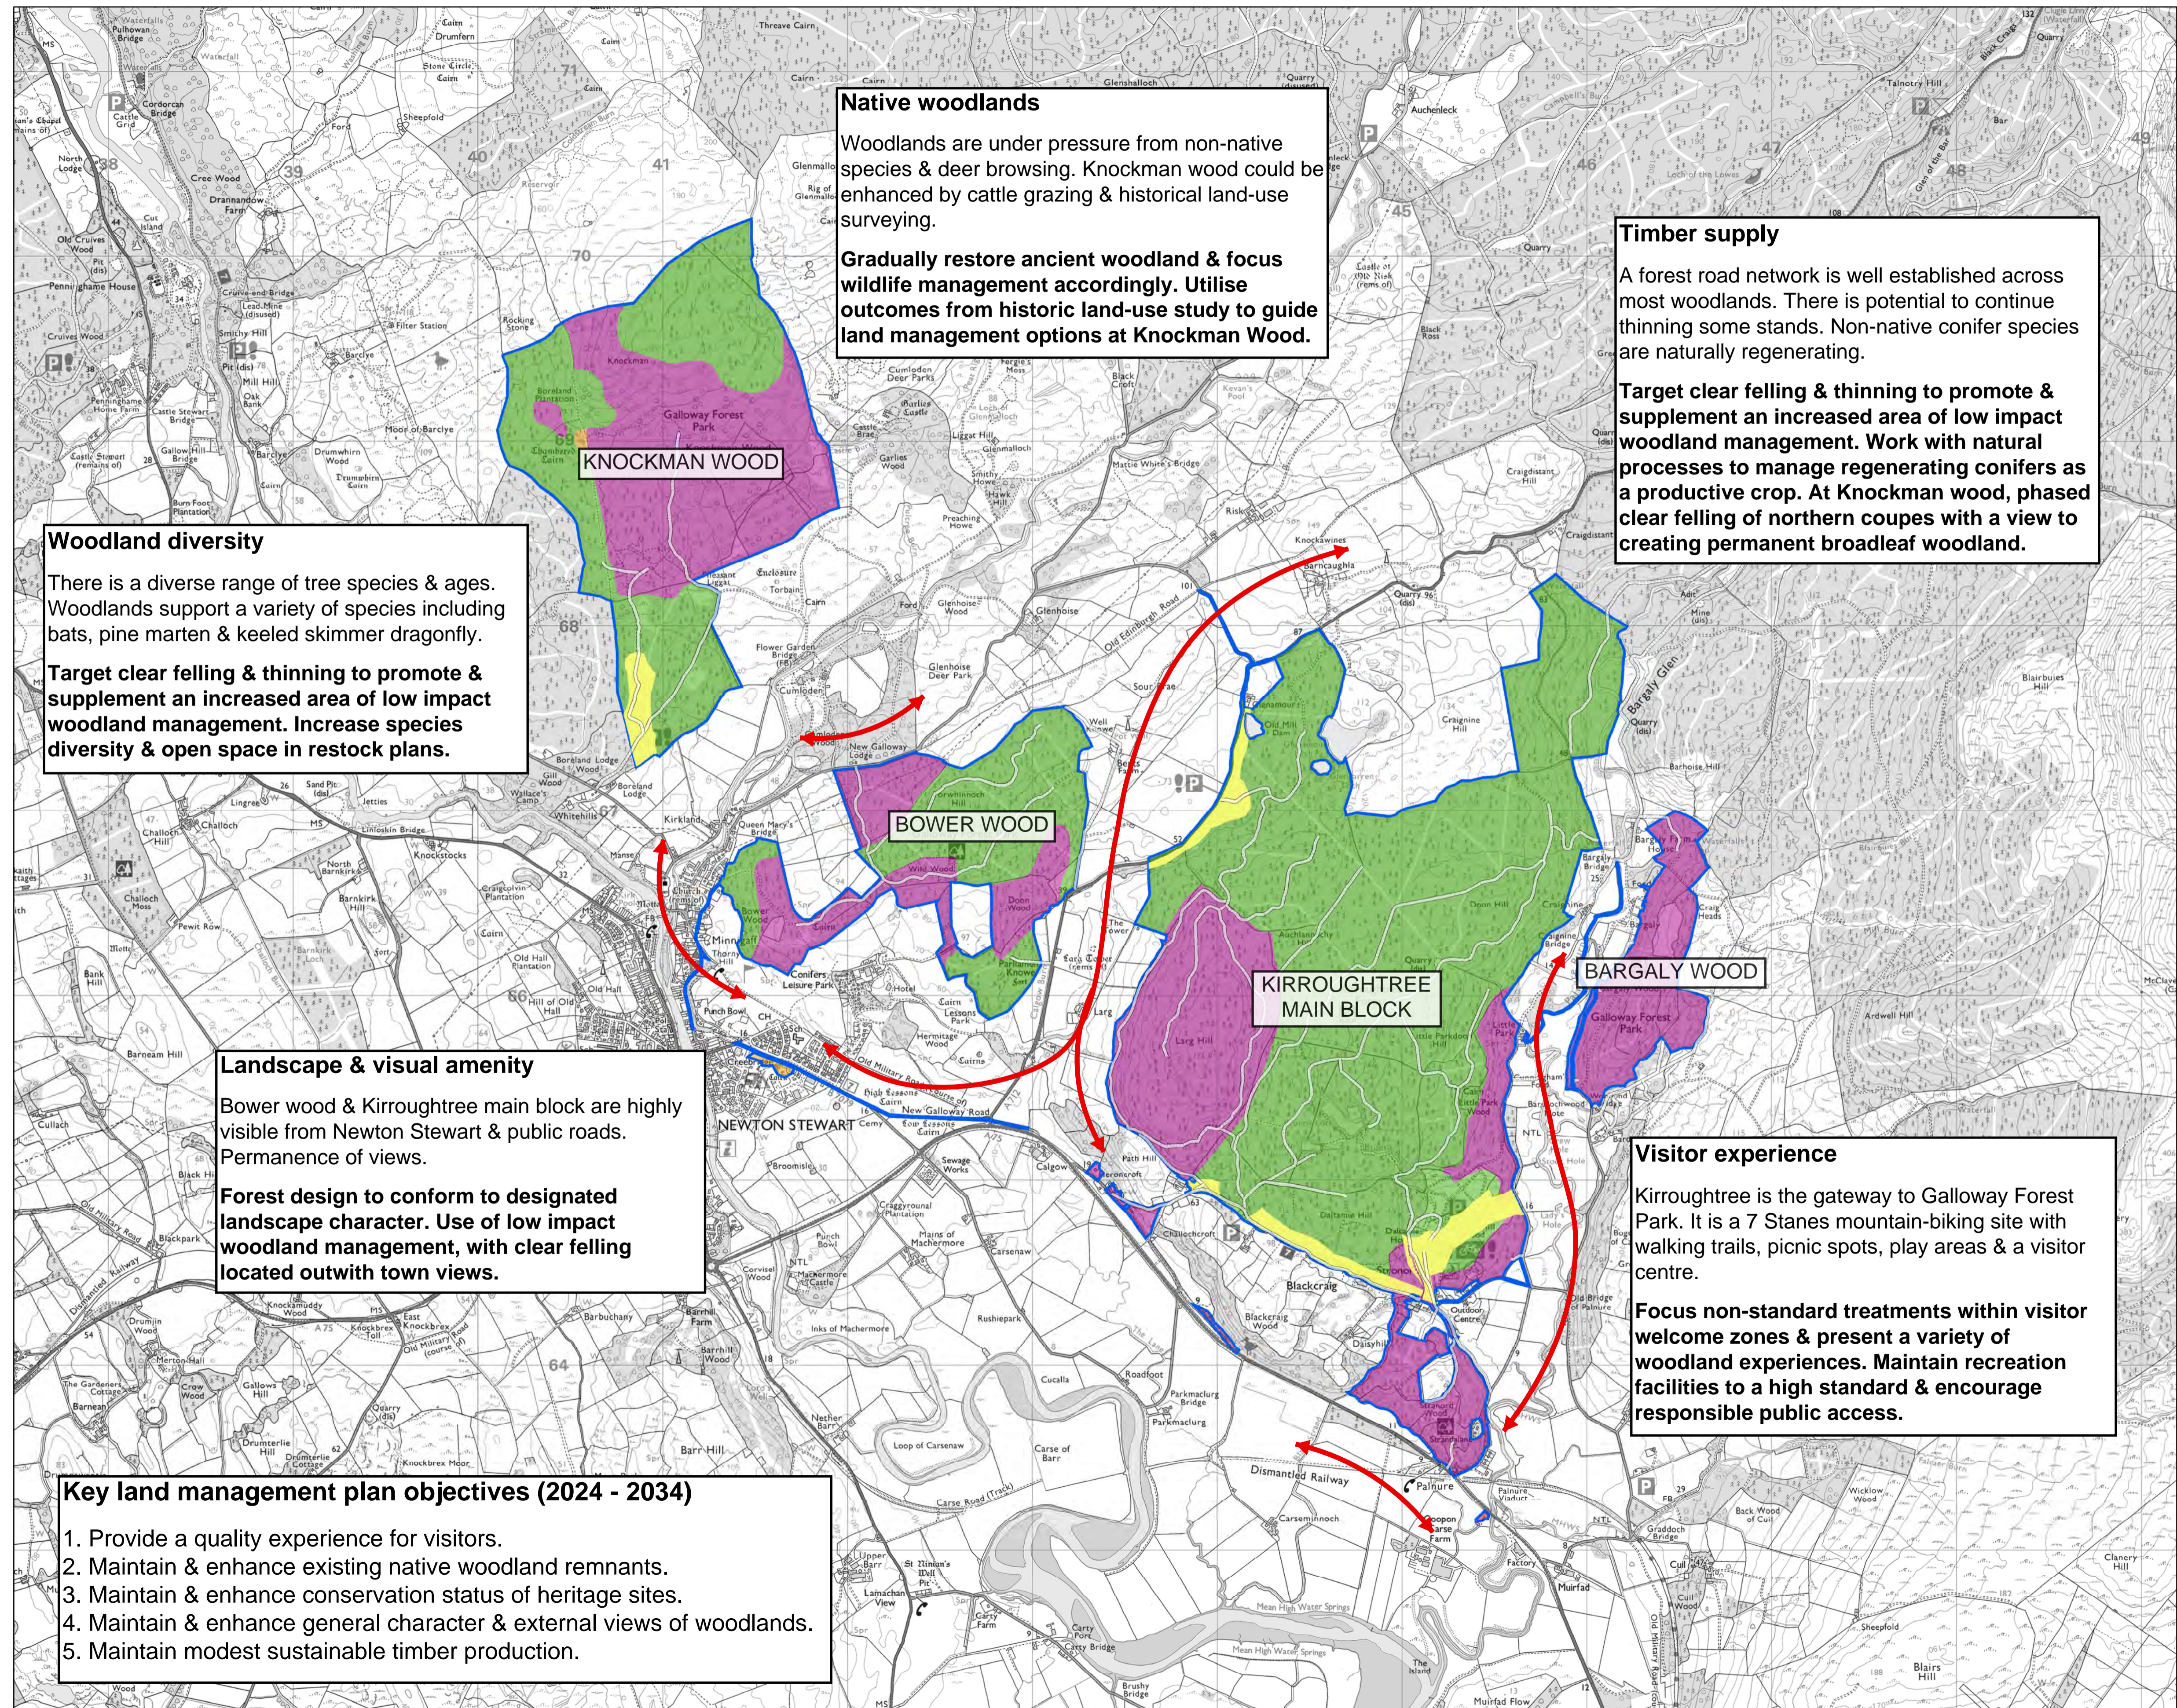

Kirroughtree LMP 2024 - 2034
Map 3 - Concept
FINAL

Author: Carol Finch

Scale @ A1: 18,000

Date: April 2024

Legend

-  Forest road
-  Visitor welcome zone
-  Native woodland restoration
-  Heritage sites
-  Timber production
-  Areas with key external views of woodlands
-  Kirroughtree block

Reproduced by permission of Ordnance Survey on behalf of HMSO. © Crown copyright and database right [2022]. All rights reserved. Ordnance Survey Licence number [100021242].
© Getmapping Plc and Bluesky International Limited 2022.