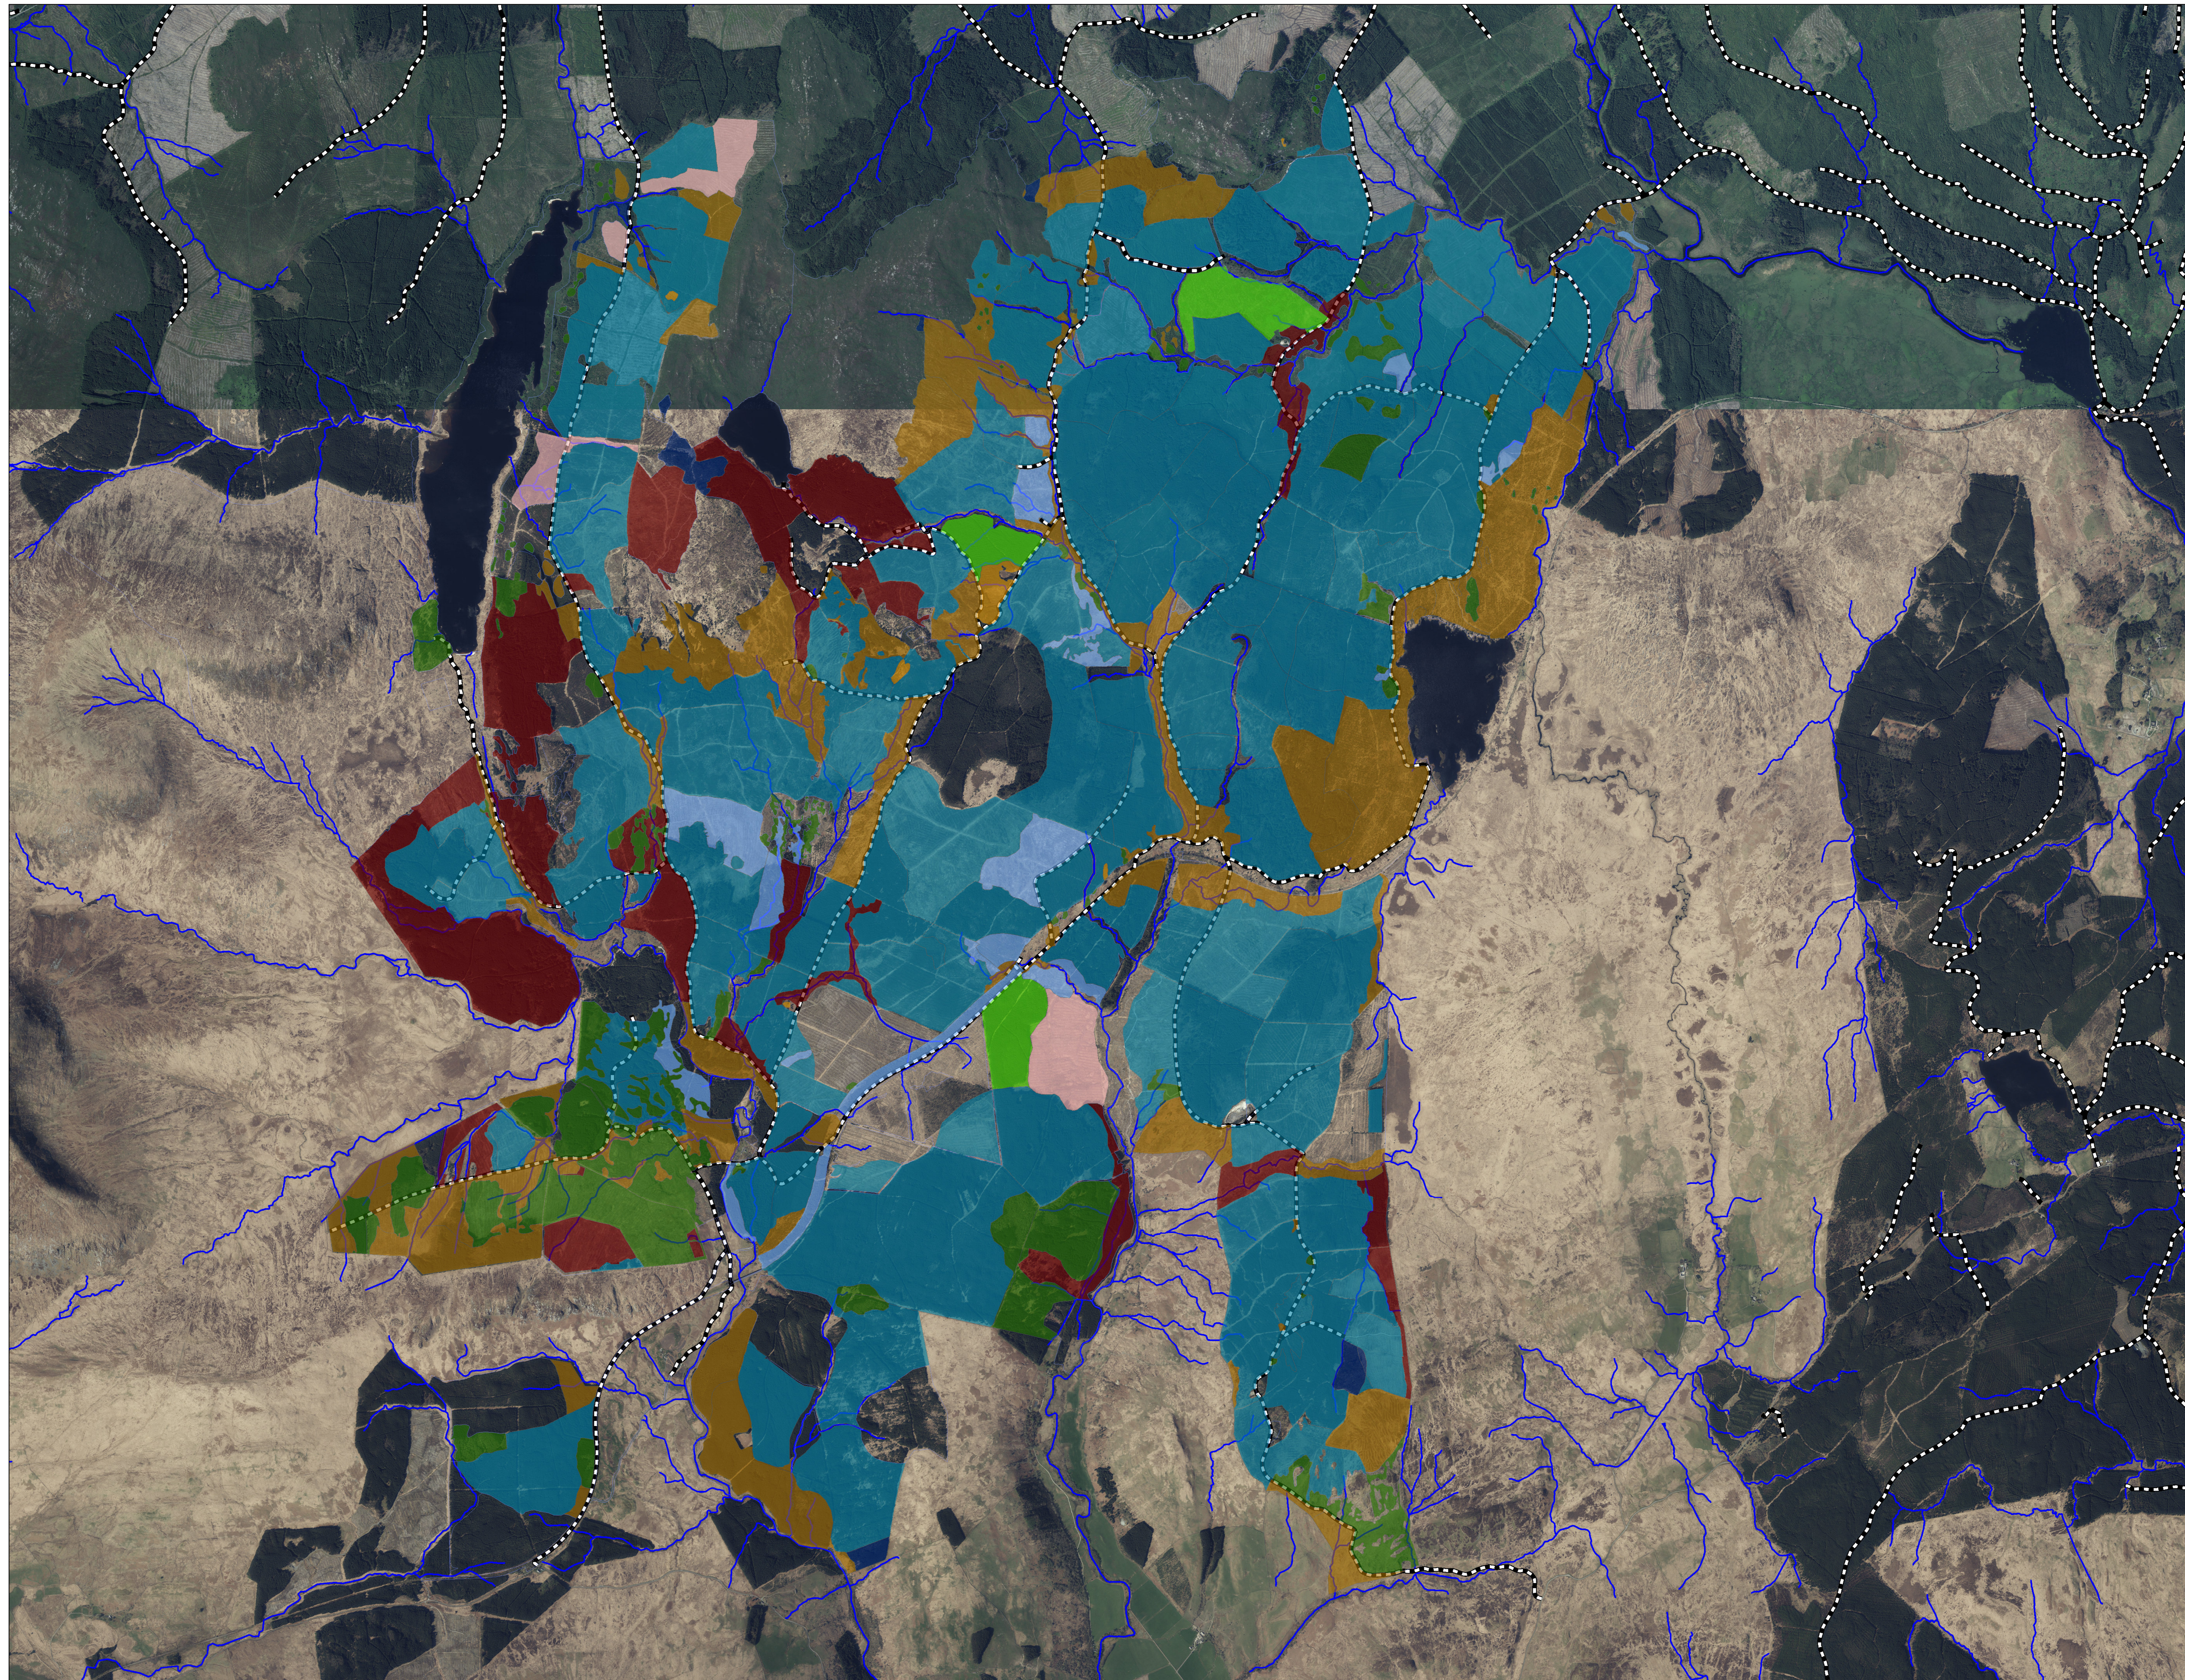

Fleet Basin-Habitats Map06

Author: Stephen Stables

Scale @ A0: 1:15,000

Date: 30/05/2023

Legend

Scenario Restock Areas

- Ash
 - Beech
 - Birch
 - Oak
 - Native Mixed/Other Broadleaves
 - Other/Mixed Broadleaves
 - Other/Mixed Conifers
 - Douglas Fir
 - Larch
 - Lodgepole Pine
 - Norway Spruce
 - Scots Pine
 - Sitka Spruce
 - No Species
- Forest Roads**
- Forest Roads
 - Watercourses

Reproduced by permission of Ordnance Survey on behalf of HMSO.
© Crown copyright and database right 2023. All rights reserved.
Ordnance Survey Licence number 100024925.
© Getmapping Plc and Bluesky International Limited 2023.

Scotland's national forests and land are responsibly managed to the UK Woodland Assurance Standard.