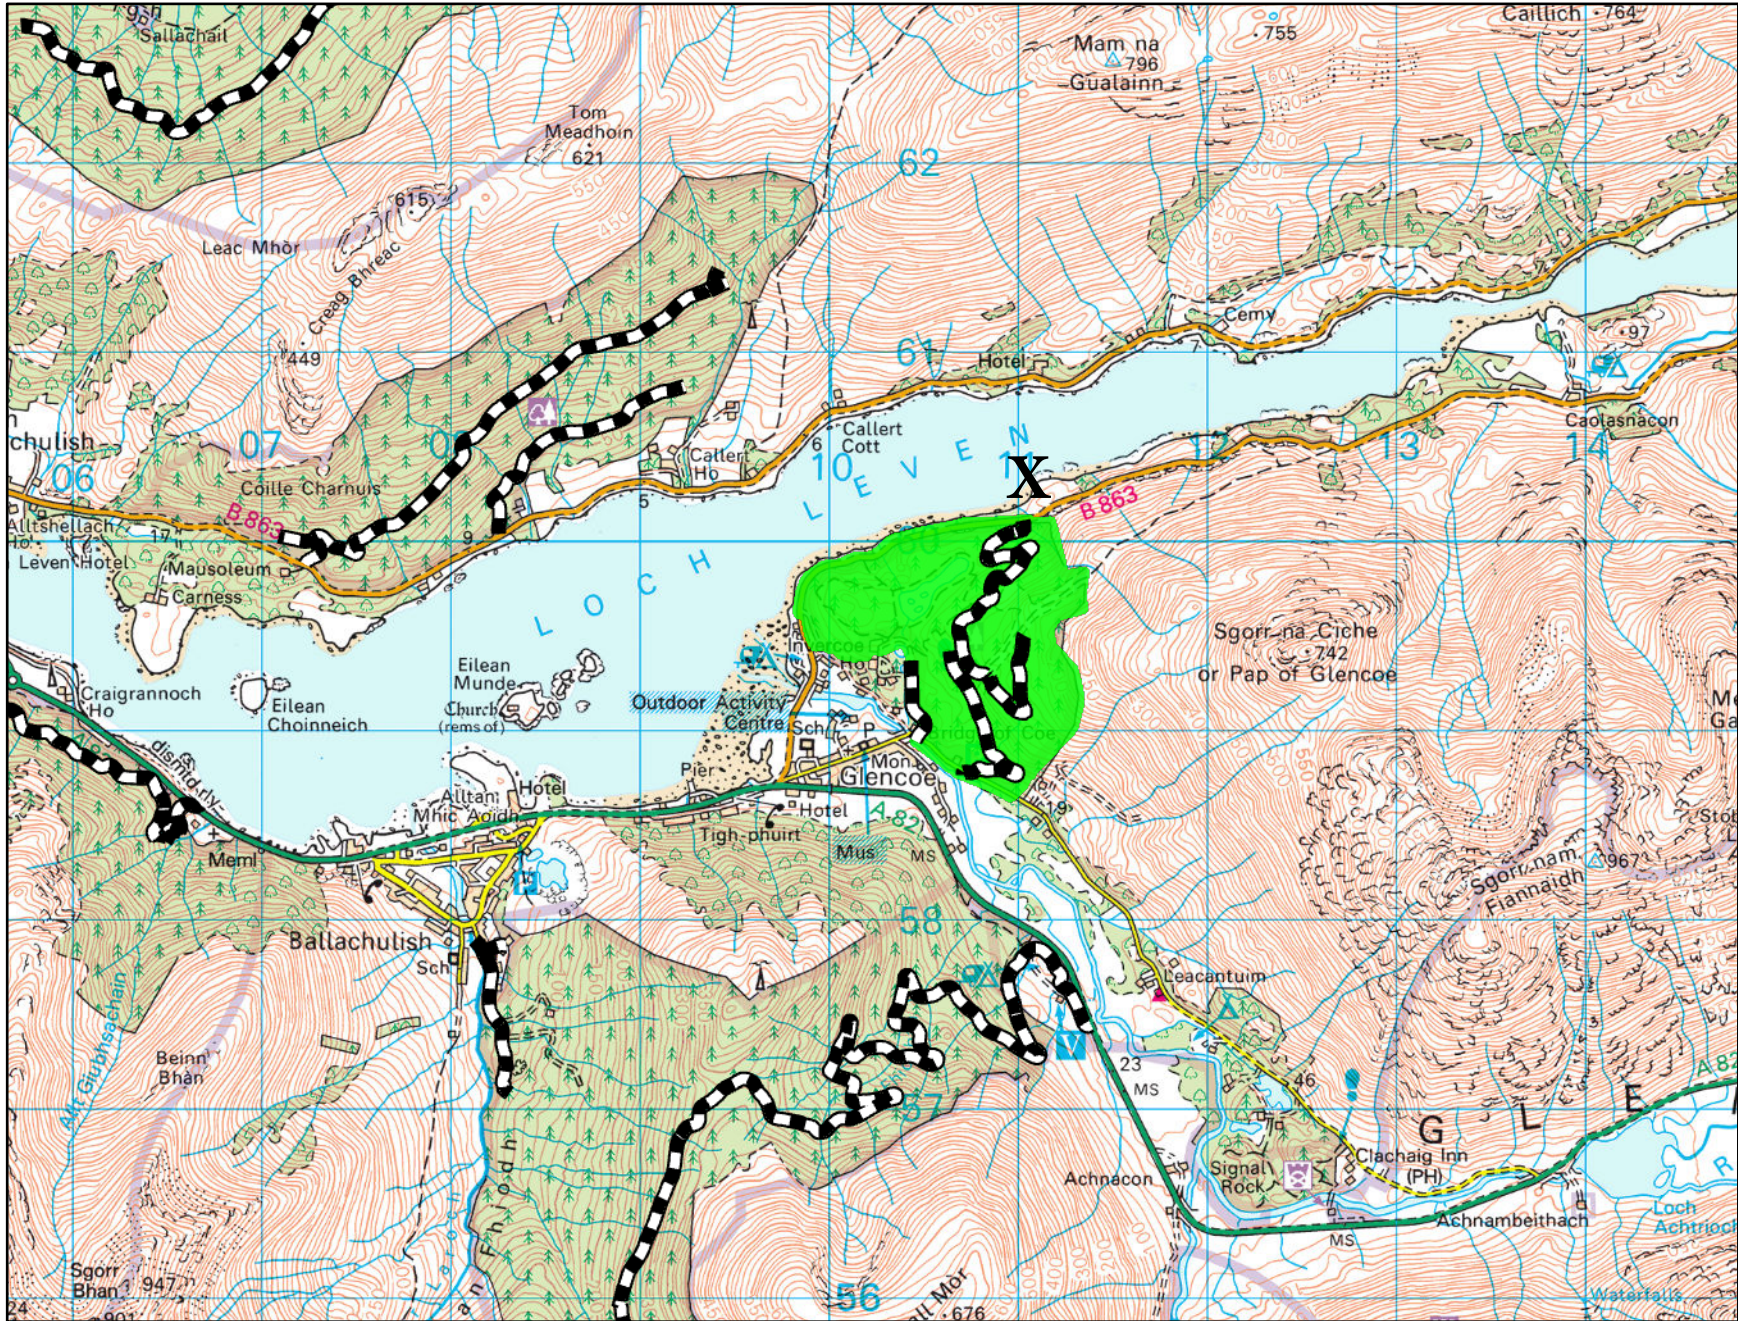

Location map

Author: Susannah Hughes

Scale @ A4: 1:40,000

Date: 20/08/2025

Legend

Forest Roads

FLS land

X NN 110 601

Reproduced by permission of Ordnance Survey on behalf of HMSO. © Crown copyright and database right 2025. All rights reserved. Ordnance Survey Licence number AC0000820350. © Getmapping Plc and Bluesky International Limited 2025.