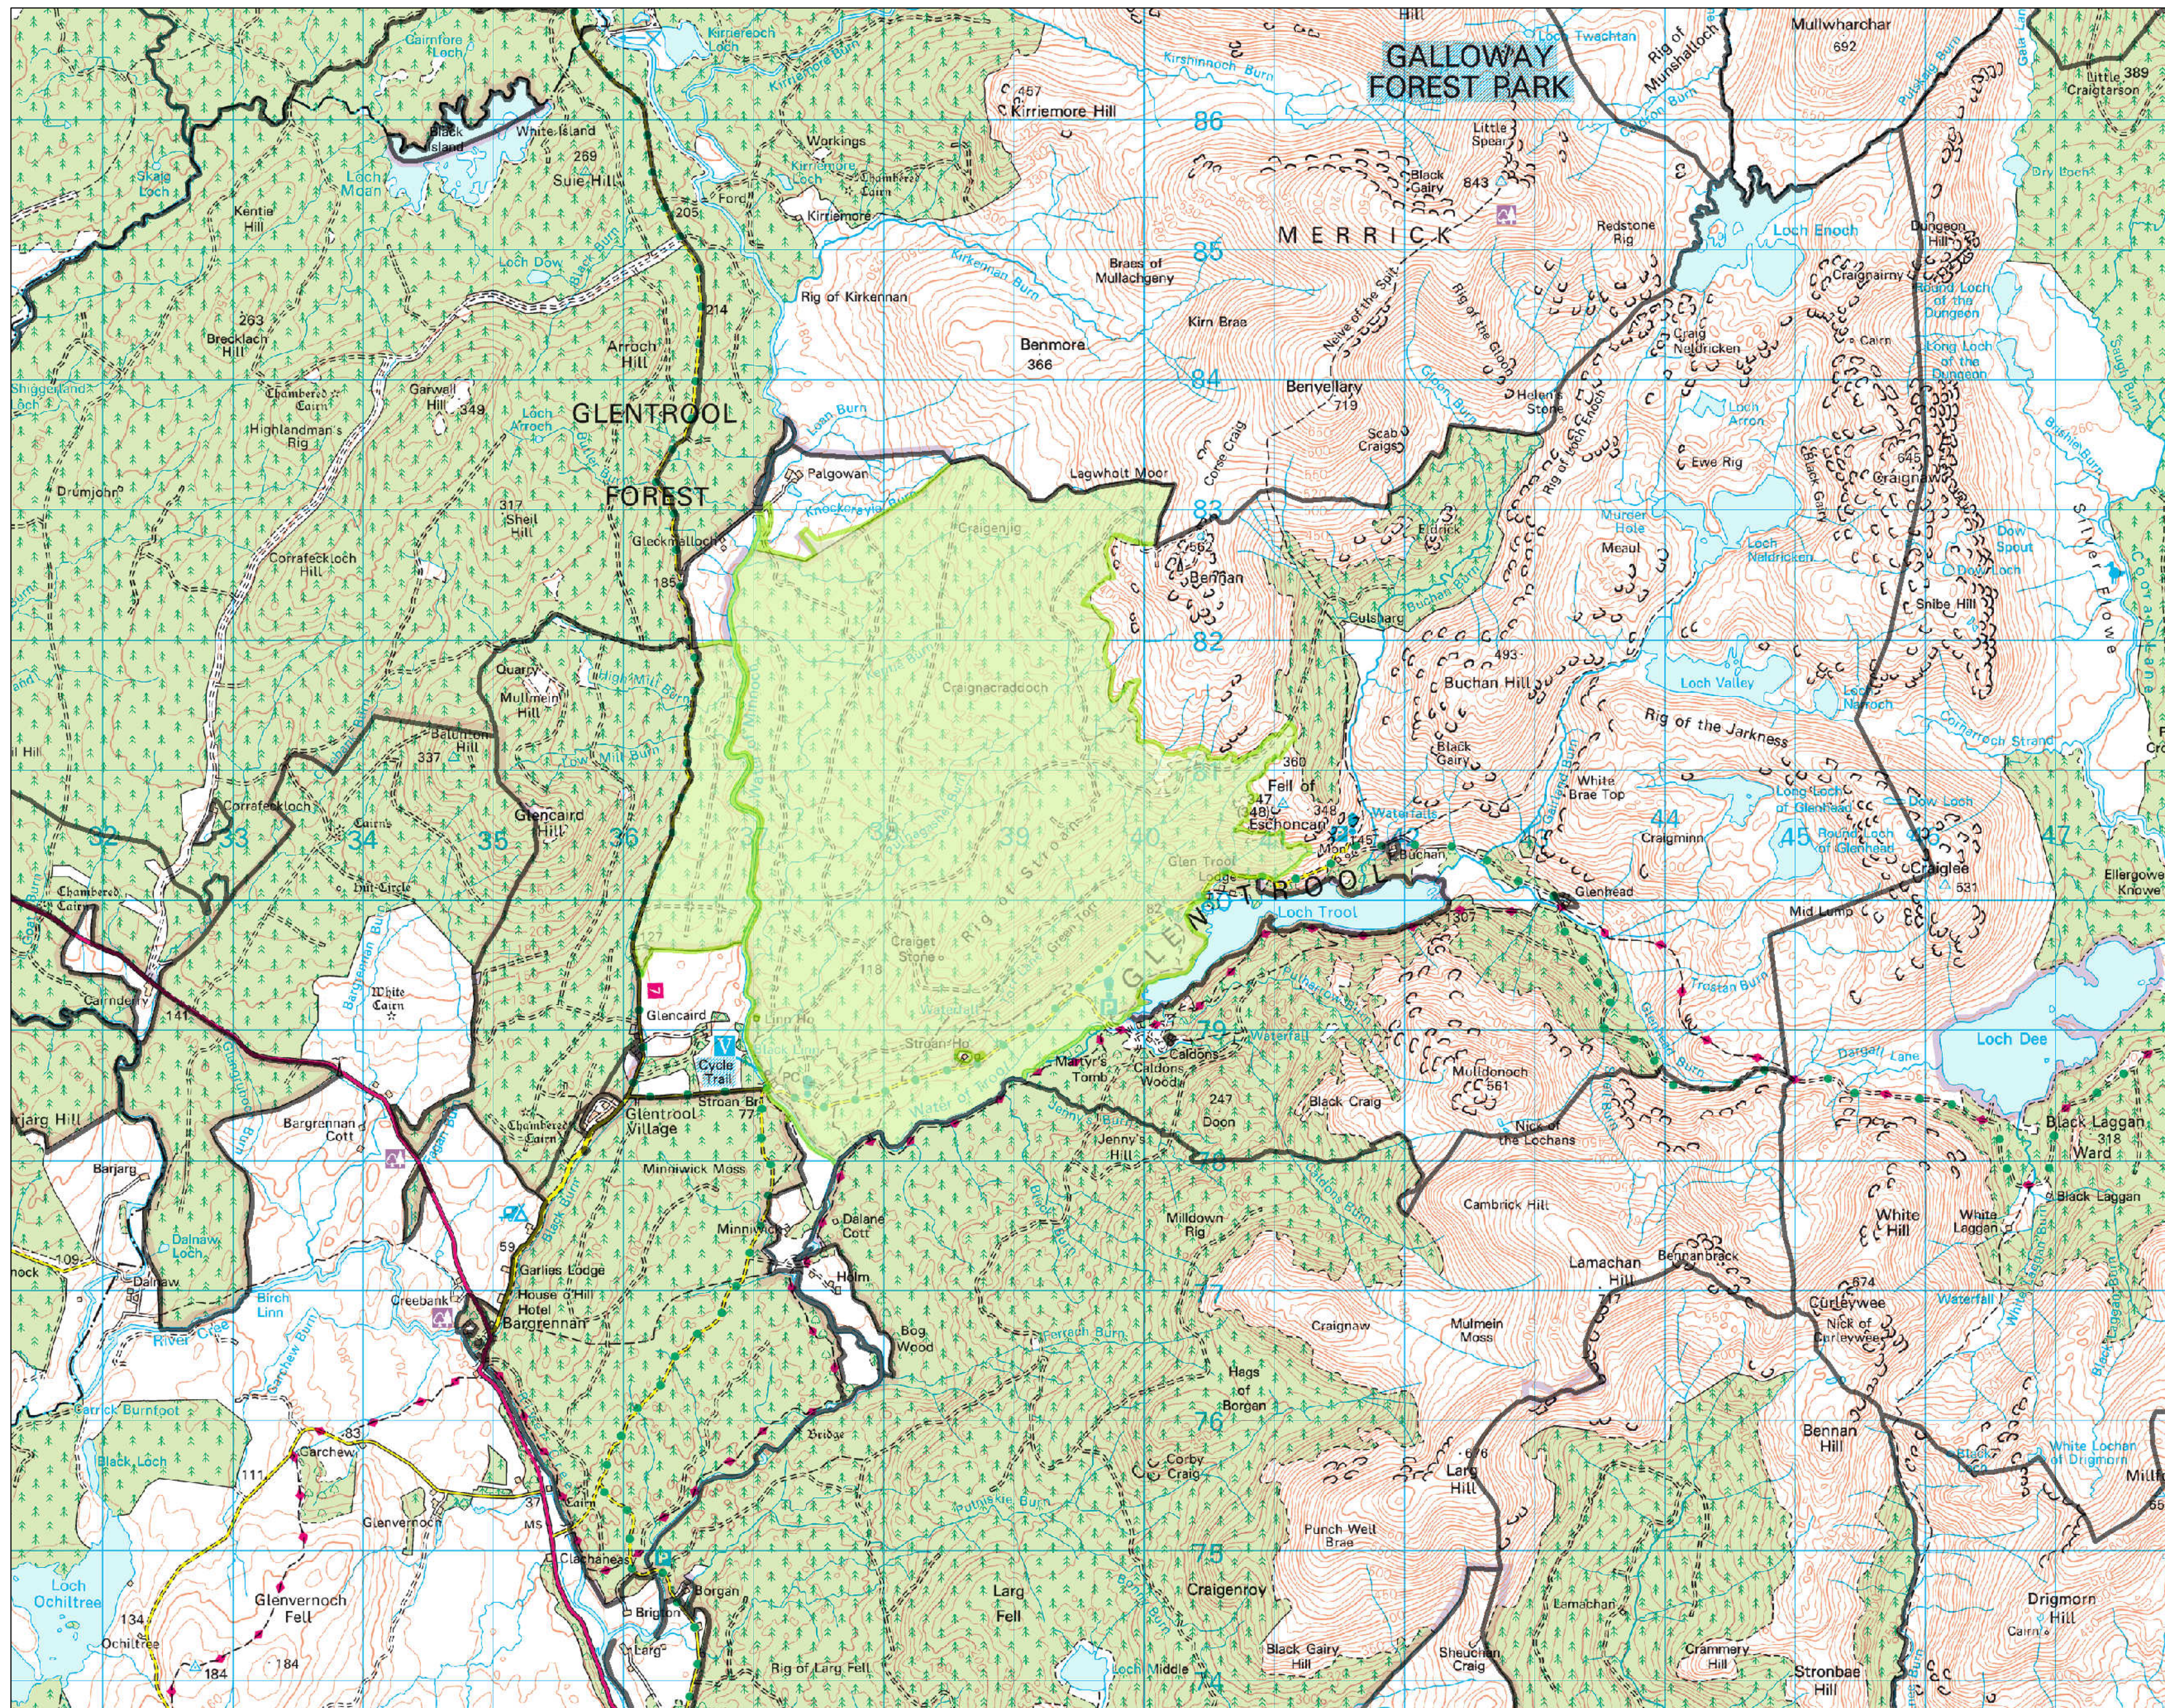

South Region (west)

Kirriedarroch Land Management Plan

Location Map

1:25,000

Date: 08 January 2019

Scotland's National Forest Estate is responsibly managed to the UK Woodland Assurance Standard.

Reproduced by permission of Ordnance Survey on behalf of HMSO. © Crown copyright and database right 2018. All rights Reserved. Ordnance Survey Licence Number[100021242]

Legend

Forest block

- Kirriedarroch land management plan area
- FES blocks