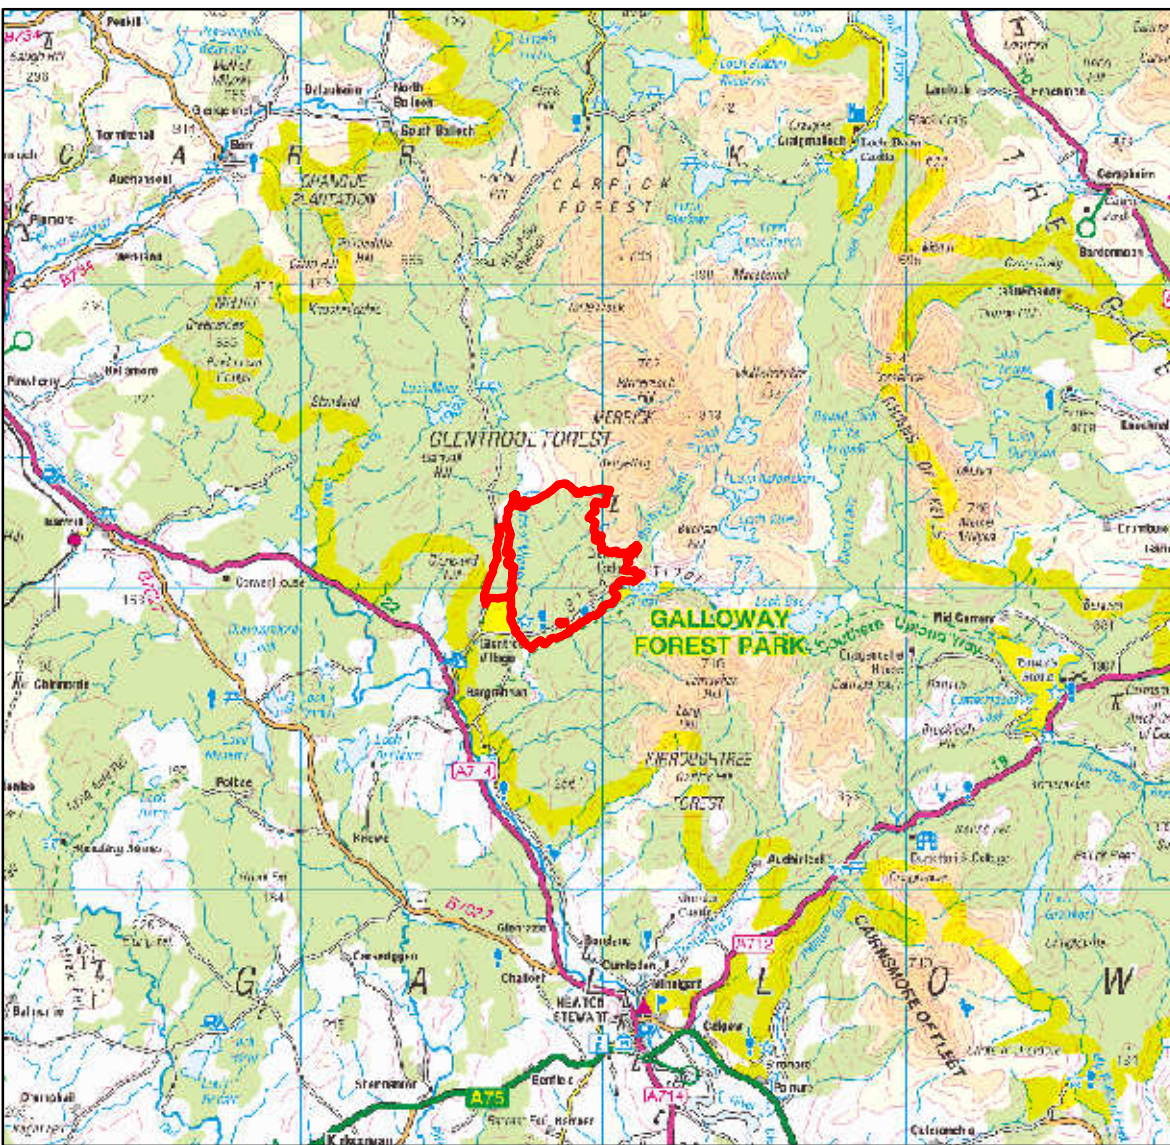

South Region (west)

Kirriedarroch Land Management Plan

Location Map

1:25,000

Date: 08 January 2019

Scotland's National Forest Estate is responsibly managed to the UK Woodland Assurance Standard.

Reproduced by permission of Ordnance Survey on behalf of HMSO. © Crown copyright and database right 2018. All rights Reserved. Ordnance Survey Licence Number[100021242]

Legend

Forest block

- Kirriedarroch land management plan area
- FES blocks