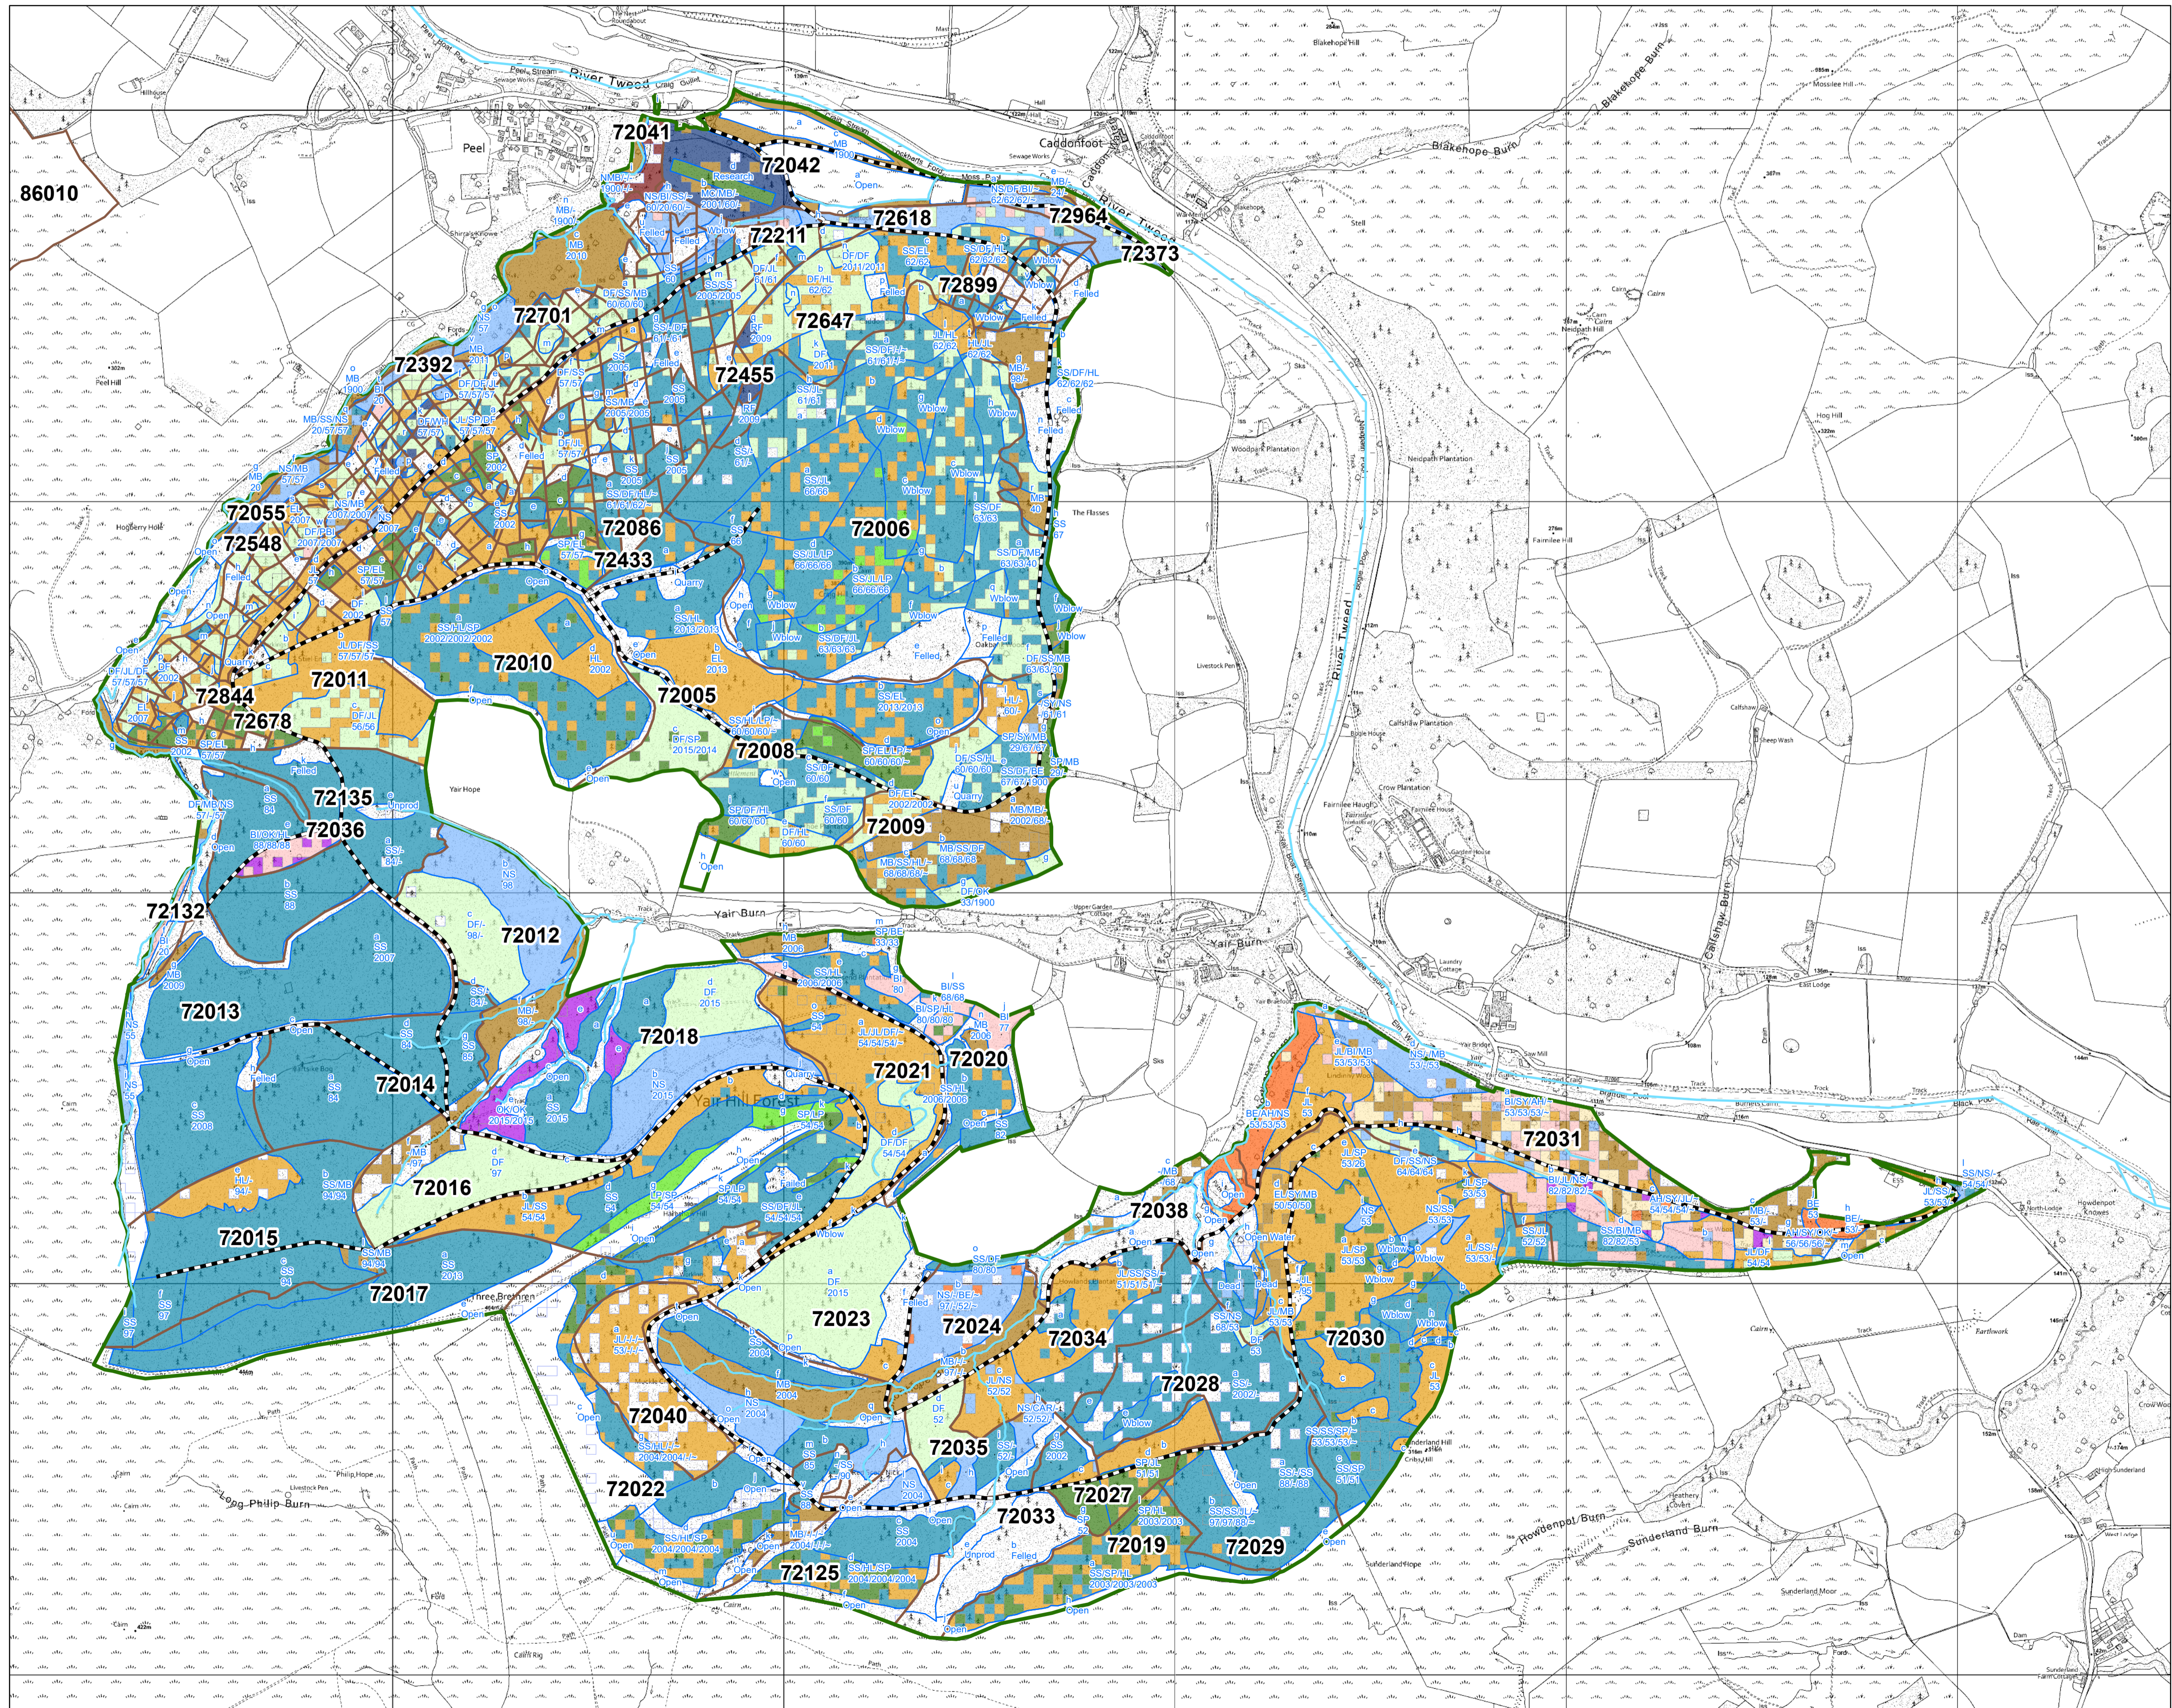

Yair
Map 8:
Current Woodland
Composition

Author: u320694

Scale @ A1: 1:8,500

Date: 09/11/2023

-  Watercourses
-  Plan Area
-  Forest Roads
-  Management Coupes
-  Sub-compartments
-  Ash
-  Beech
-  Birch
-  Oak
-  Native Mixed/Other Broadleaves
-  Other/Mixed Broadleaves
-  Other/Mixed Conifers
-  Douglas Fir
-  Larch
-  Lodgepole Pine
-  Norway Spruce
-  Scots Pine
-  Sitka Spruce
-  No Species

Reproduced by permission of Ordnance Survey on behalf of HMSO. © Crown copyright and database right [2023]. All rights reserved. Ordnance Survey Licence number [100021242]. © Getmapping Plc and Bluesky International Limited 2023.