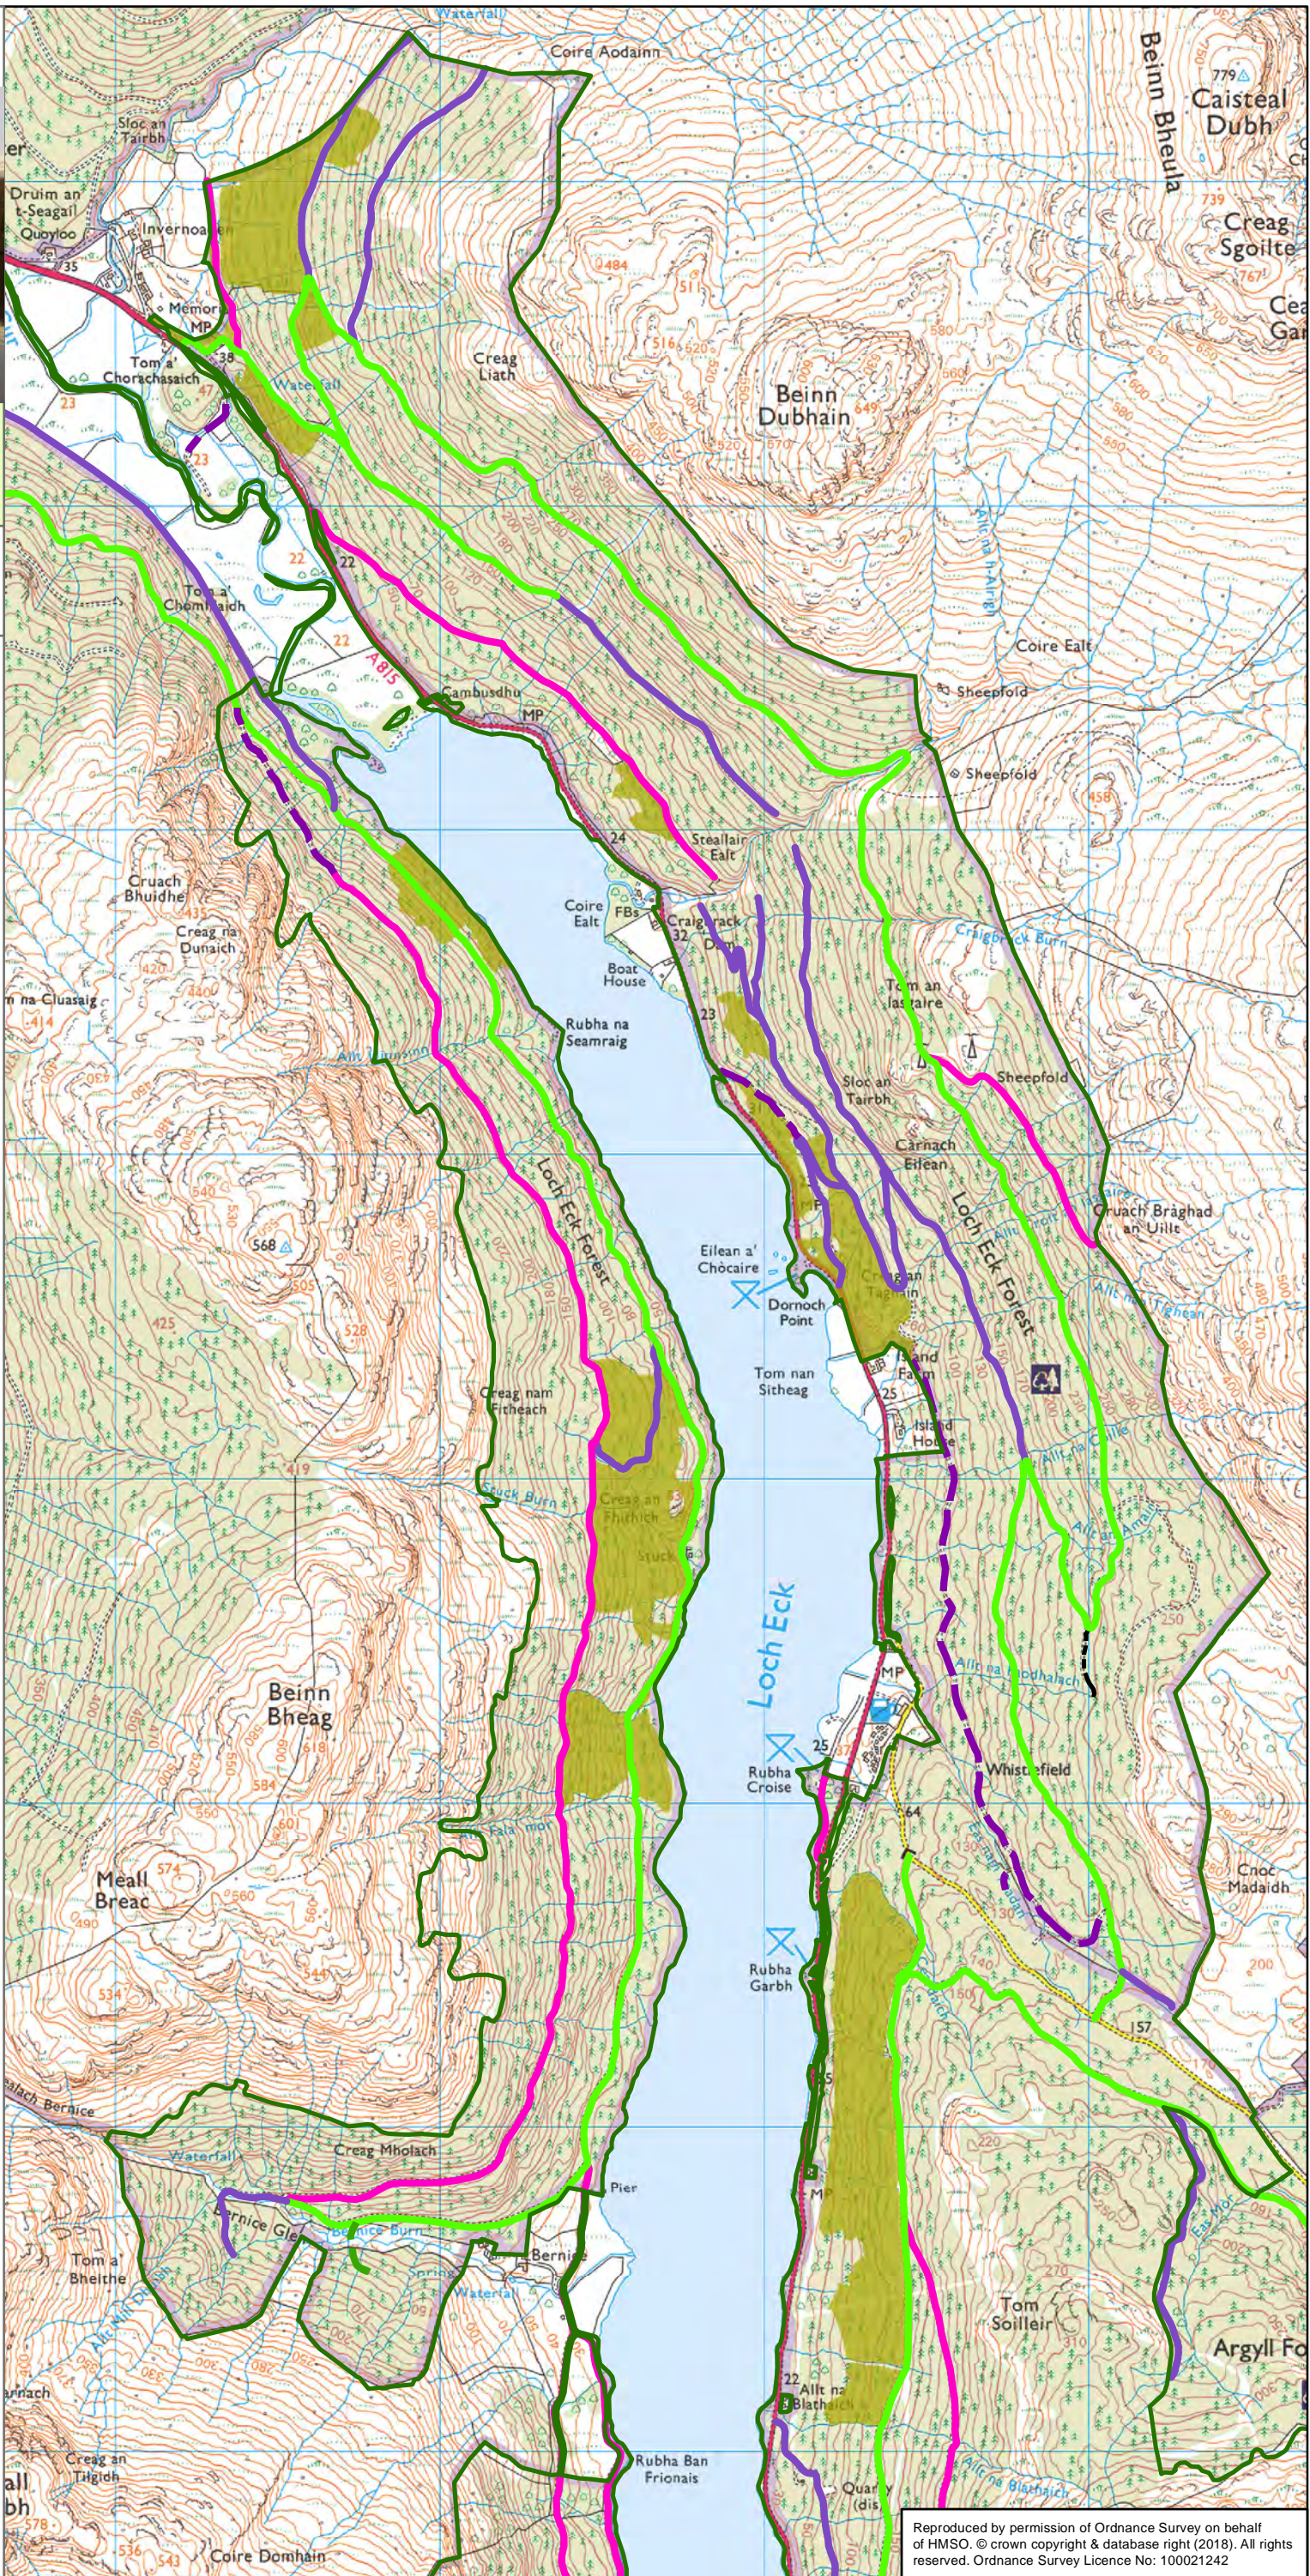

Loch Eck Land Management Plan

M12a Thinning Areas 2021 to 2030

North Legend

- Loch_Eck_LMP_Boundary
- Forest Road Class**
- Class A
- Class B
- Class C
- New
- Unassigned
- Unclassified
- Indicative Thinning Areas 2021 to 2030

Scottish Forestry
Coilltearachd na h-Alba

LAND MANAGEMENT PLAN

Map relevant to: Loch Eck

Ref. No: LMP-04-2019

Map: M12a Thinning North

Owner/Lessee

Signature: _____

Date: _____

On behalf of Scottish Forestry

Signature: *B. ...*

Date: 28/07/2020

08/04/2018

Scale: 1:20,000 @ A3

Reproduced by permission of Ordnance Survey on behalf of HMSO. © crown copyright & database right (2018). All rights reserved. Ordnance Survey Licence No: 100021242