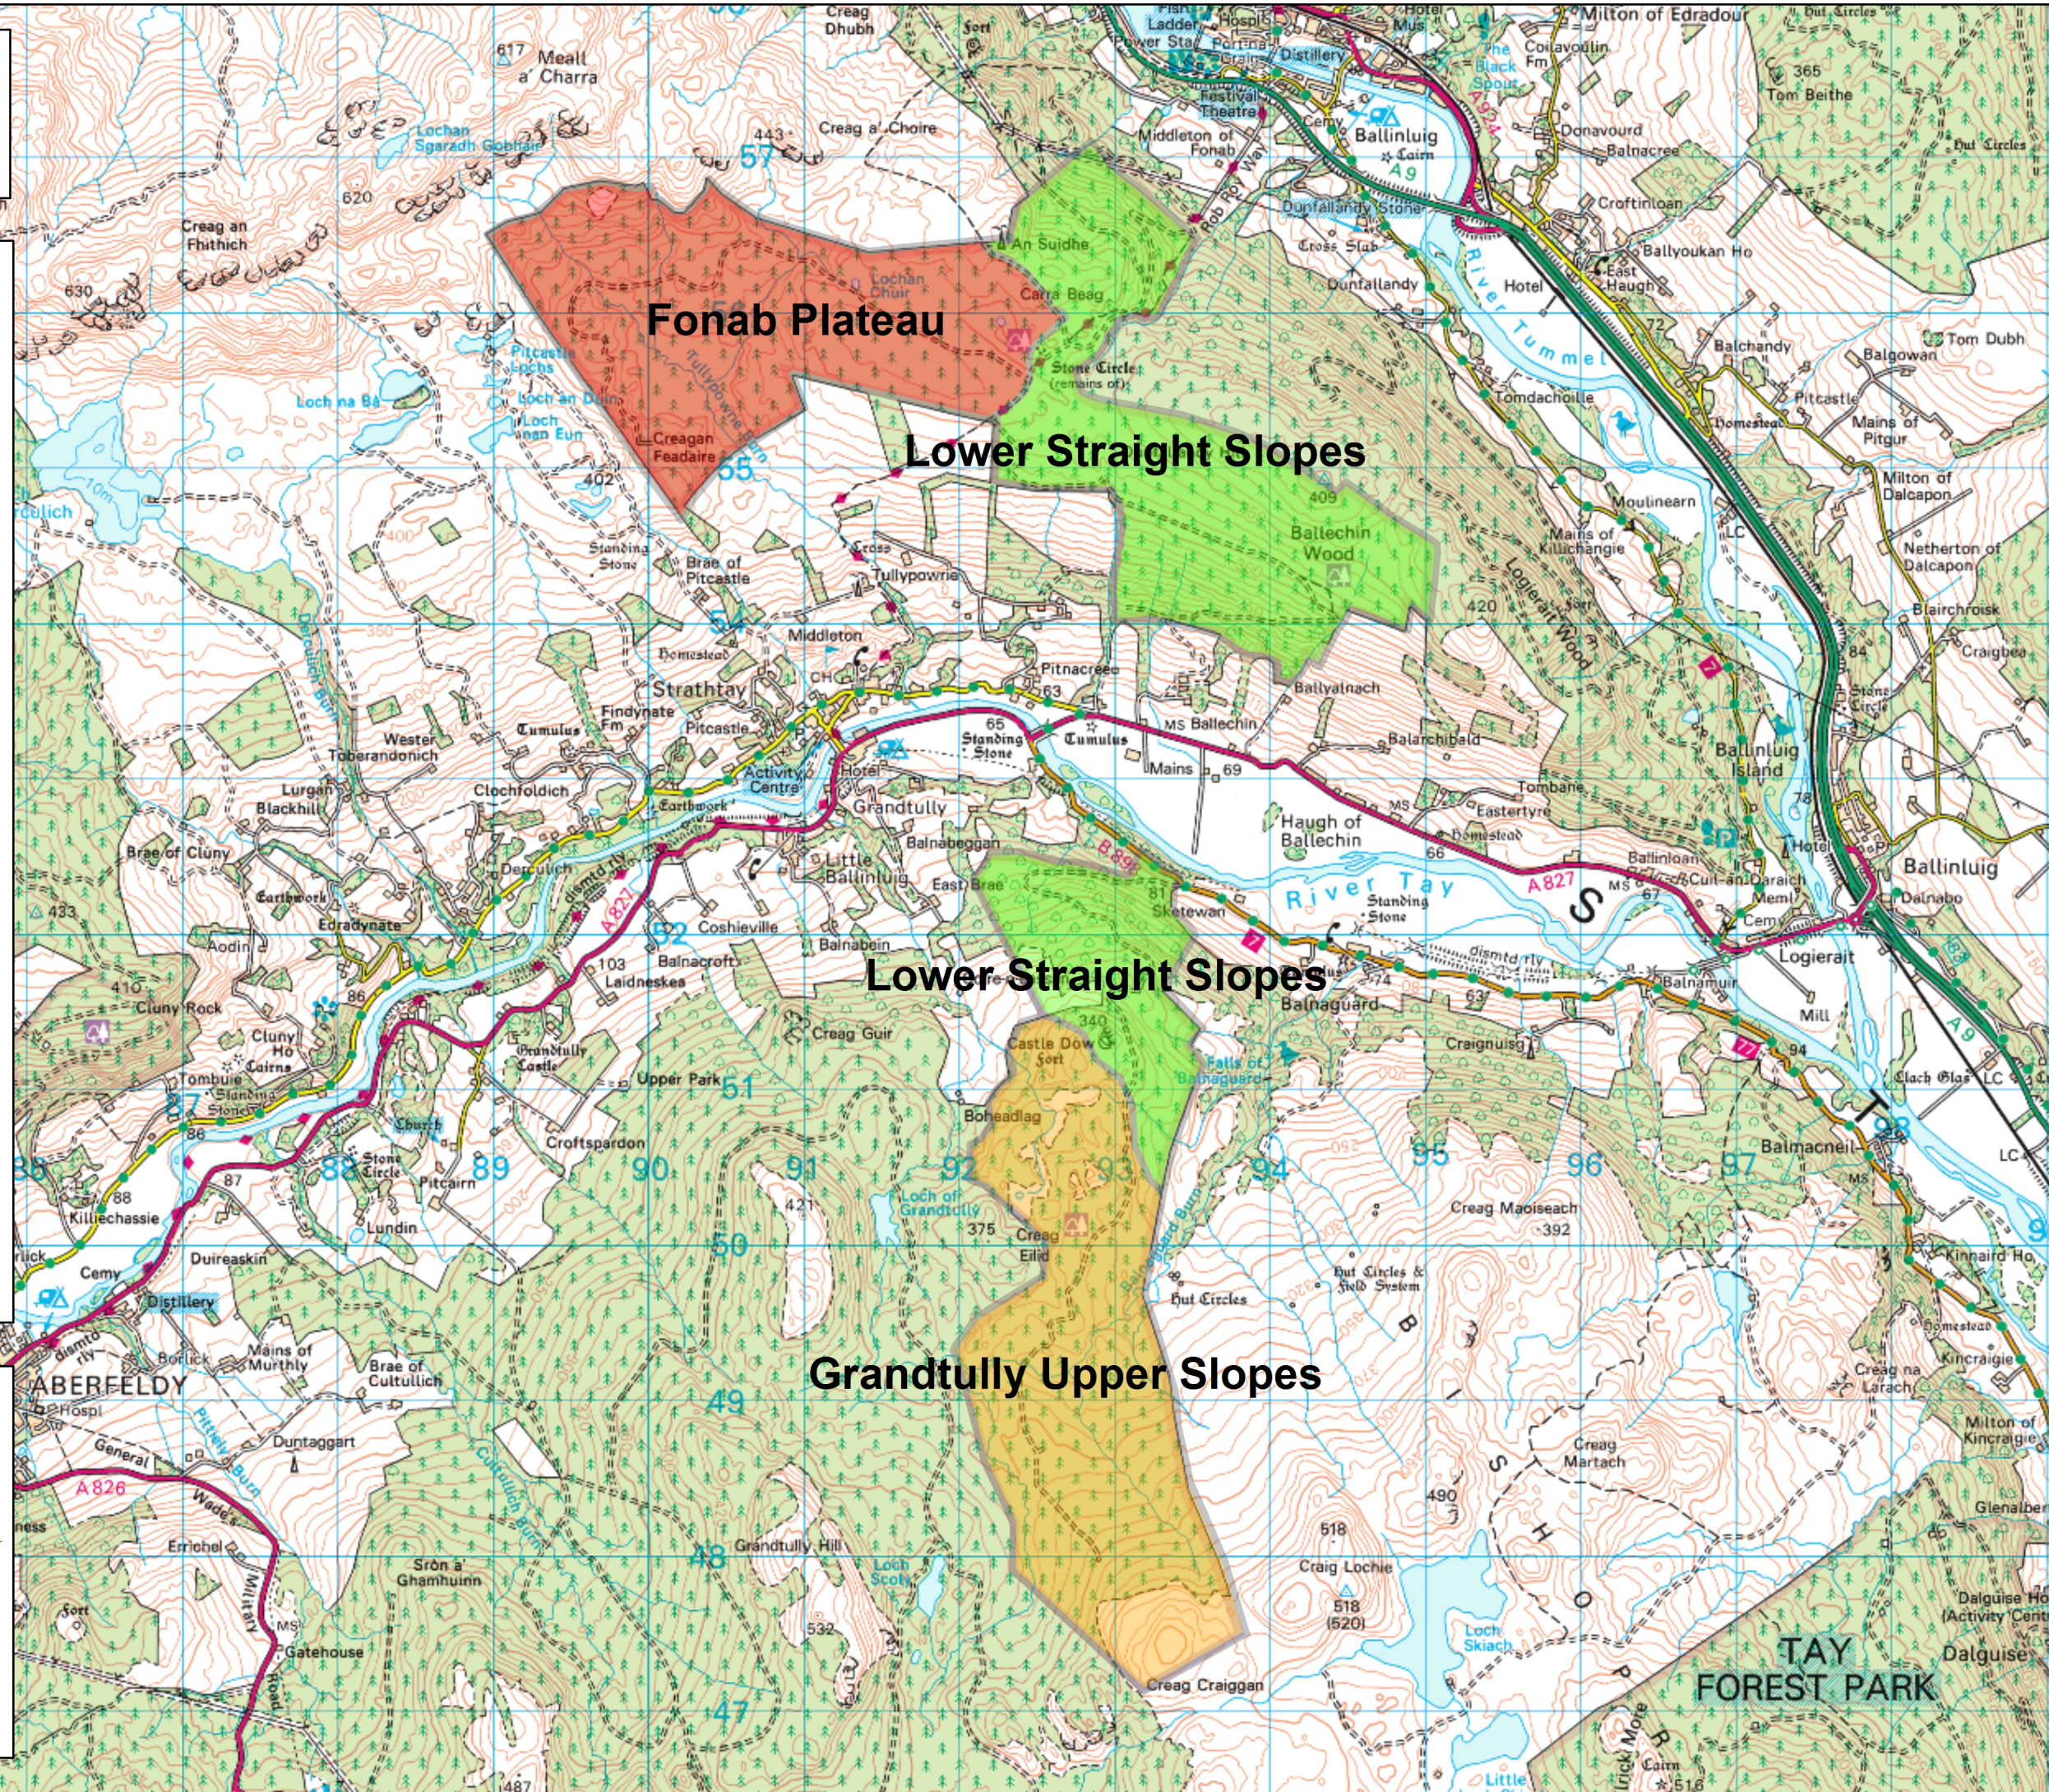

Forestry and
Land Scotland
Coilltearachd agus
Fearann Alba

Fonab & Grandtully Zones

Legend

Zone

-  Fonab Plateau
-  Grandtully Upper Slopes
-  Lower Straight Slopes

Reproduced by permission of Ordnance Survey on behalf of HMSO.
© Crown copyright and database right [2020]. All rights reserved.
Ordnance Survey Licence number [100021242].
© Getmapping Plc and Bluesky International Limited 2020.

Scotland's National
Forest Estate is
responsibly
managed to the
UK Woodland
Assurance Standard.

**TAY
FOREST PARK**